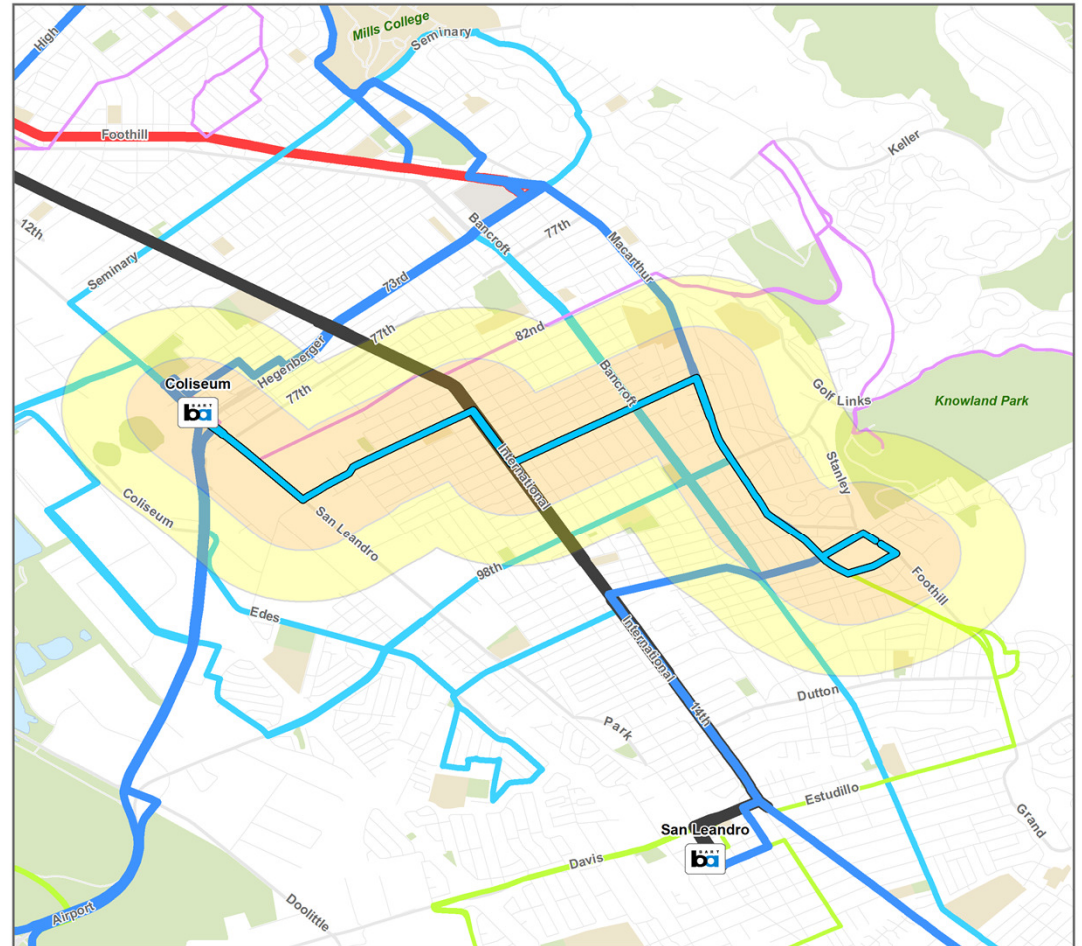

L13 85th Ave/90th Ave Coliseum BART – Foothill Square

尖峰班距	基本班距	行駛時間跨度
20	20	6:00 am
		11:00 pm

活動中心:

- Foothill Square
- Oakland Coliseum

主要交通樞紐銜接點:

- Coliseum BART
- Lake Merritt BART

頻繁網路銜接點:

- Mission Blvd (M2)
- International (M7)*
- MacArthur (M5)
- 73 73rd-Hegenberger

**Replaced with International Bus Rapid Transit (2017)*

北/東線: From Coliseum BART via San Leandro, L 85th Ave, R International, L 90th Ave, R MacArthur Blvd, L 106th, R Foothill

西/南線: From Foothill Square via Foothill, R 108th, R MacArthur, L 90th, R International, L 85th, L San Leandro, R 75th Ave, L Snell, L 69th Ave, L San Leandro to Coliseum BART

公車班次間隔 __ 分鐘

- 5 - 8
- 10 - 12
- 15
- 20
- 30
- 40 - 60

可達目的地

- 1/4 英里以內地區
- 1/2 英里以內地區

0 0.5 1 Miles

Created by AC Transit
August 12, 2015