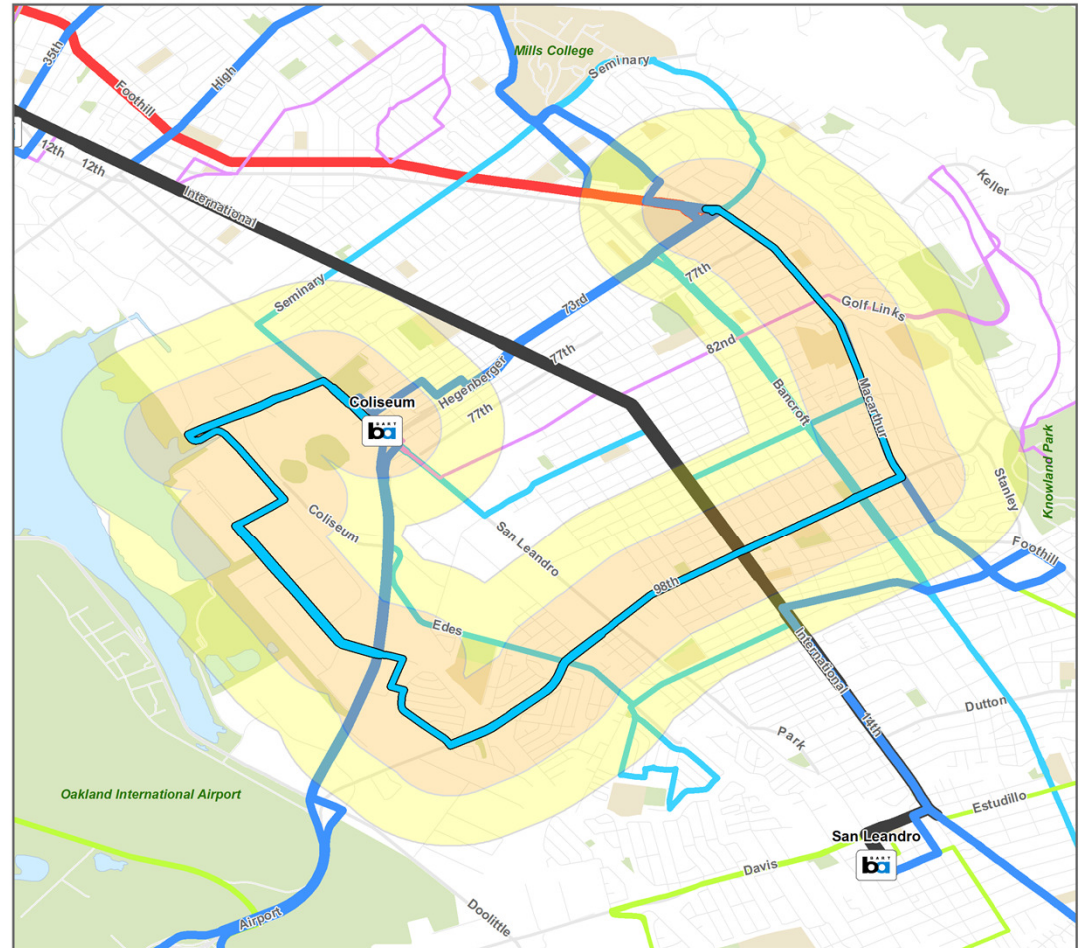

L14 98th Ave

Coliseum BART – Eastmont Transit Center

尖峰班距	基本班距	行駛時間跨度
20	20	6:00 am
		11:00 pm

活動中心:

- Castlemont High
- Eastmont Towne Center
- Hegenberger Gateway Shopping
- Oakland Coliseum

主要交通樞紐銜接點:

- Coliseum BART
- Eastmont Transit Center

頻繁網路銜接點:

- Mission Blvd (M2)
- International (M7)*
- 40 Foothill
- 57 MacArthur
- 73 73rd/Hegenberger
- **NL** San Francisco

**Replaced with International Bus Rapid Transit (2017)*

北/東線: From Coliseum BART via San Leandro, L 66th Ave, L Oakport, R Hassler, L Edgewater into Hegenberger Loop, R Hegenberger Loop, L Cairo, R Empire, L 98th, L MacArthur, L 73rd, R into Eastmont Transit Center

西/南線: From Eastmont Transit Center, R Foothill, R MacArthur, R 98th Ave, R Empire, L Cairo, R Hegenberger Loop, L Hegenberger Loop, into Edgewater, R Hassler, L Oakport, R 66th Ave, R San Leandro St, L 69th Ave, R Snell, R 75th, R San Leandro.

公車班次間隔 ___ 分鐘

- 5 - 8
- 10 - 12
- 15
- 20
- 30
- 40 - 60

可達目的地

- 1/4 英里以內地區
- 1/2 英里以內地區

0 0.5 1 Miles

Created by AC Transit
August 12, 2015