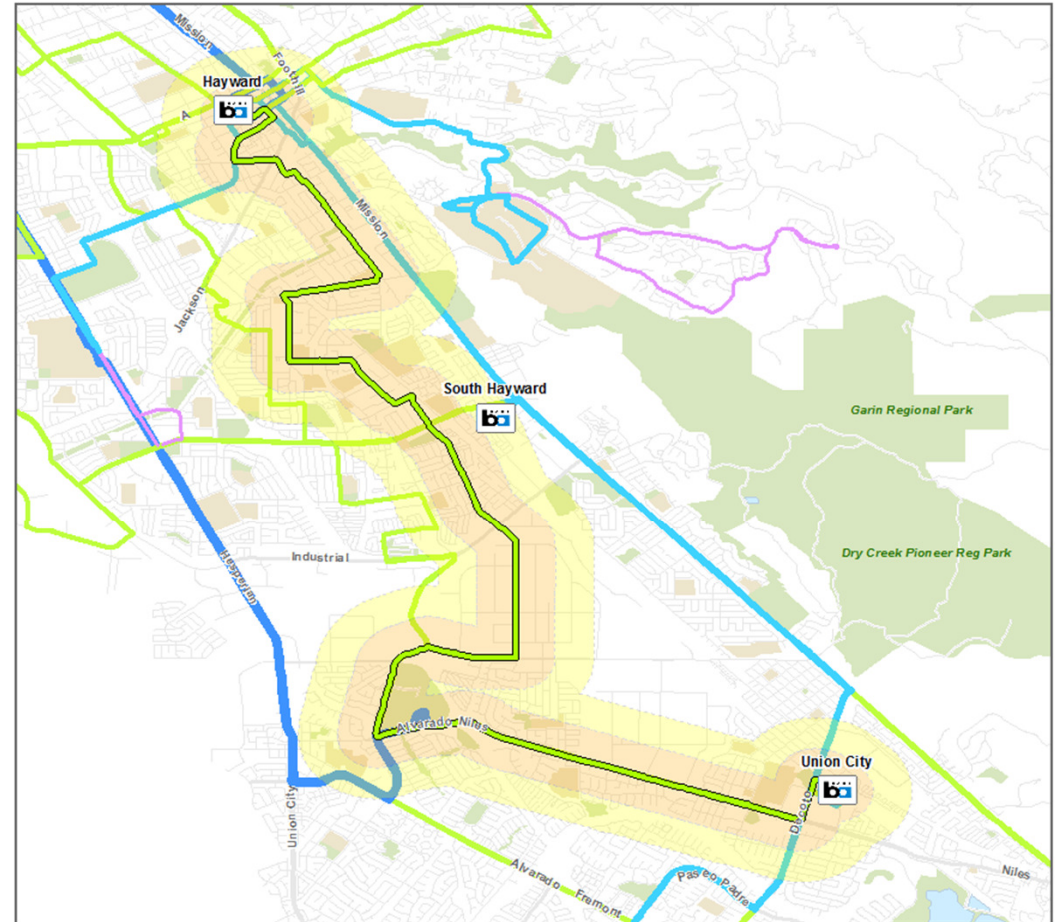

L4-Whitman/Huntwood Hayward BART – Union City BART

尖峰班距	基本班距	行駛時間跨度
30	30	6:00 am
		10:00 pm

活動中心:

- Downtown Hayward
- Union Landing
- Union City BART
- South Hayward Industrial Area

主要交通樞紐銜接點:

- Hayward BART
- South Hayward BART
- Union Landing Transit Center
- Union City BART

頻繁網路銜接點:

- Hesperian Blvd (M1)
- Mission Blvd (M3)

北/東線: From Union City BART, L Decoto, R Alvarado Niles, R Union Landing Transit Center, R Dyer into Whipple, L Huntwood, L Harris, R Manon, L Schafer, R Gading, R Harder, L Jane, L Whitman into Alves, L Leighton, R Silva, L Meek, R D St, R Tennyson, South Hayward BART, R Whitman, L Meek, R D St, L Watkins, Hayward BART.

西/南線: From Hayward BART, R Watkins, R D St, L Meek, R Sylva, L Leighton, R Alves into Whitman, R Harder, L Gading, L Schafer, R Manon, L Harris, R Huntwood, R Whipple into Dyer, L Alvarado Niles, L Union Landing Transit Center, L Alvarado Niles, L Decoto, R Union City BART.

公車班次間隔 ___ 分鐘

可達目的地

0 0.5 1 Miles

Created by AC Transit
August 12, 2015