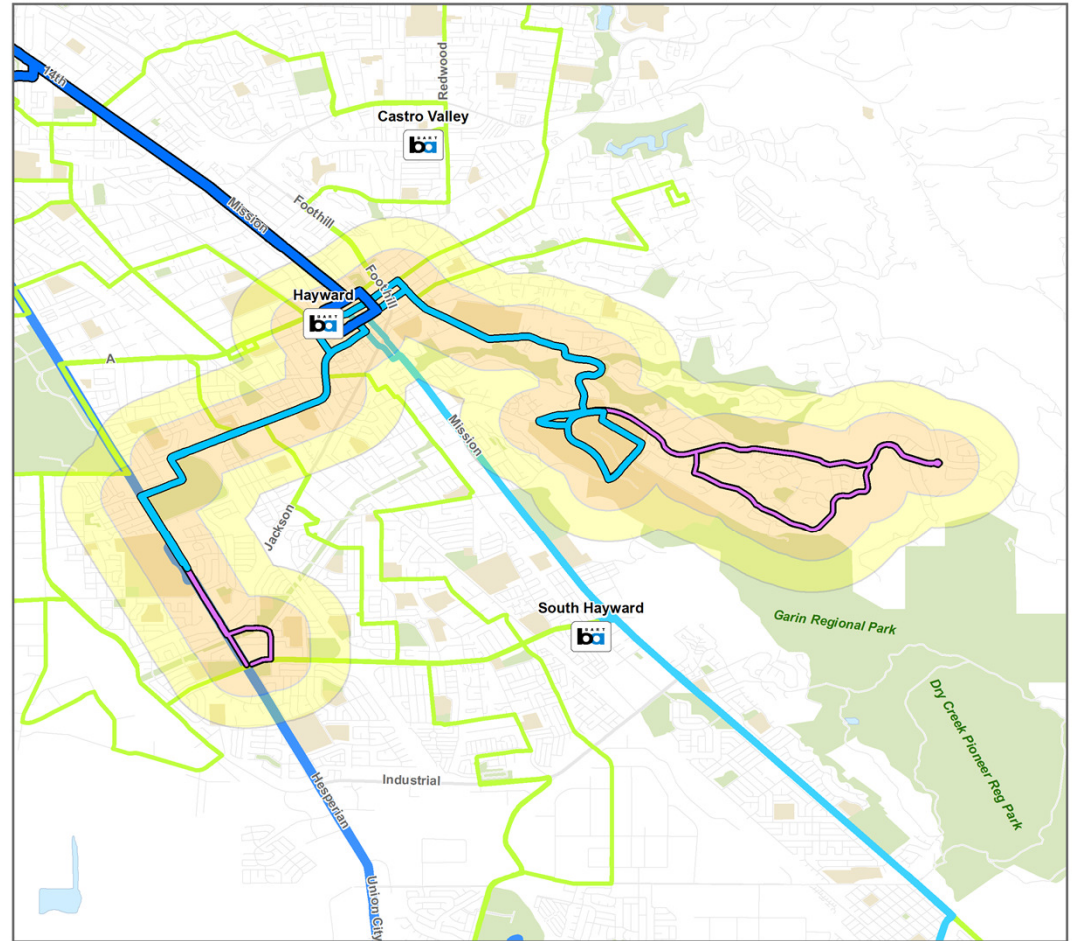

L6 Winton

Cal State East Bay – Chabot College
Hayward/Fairview - Kaiser Hayward

尖峰班距	基本班距	行駛時間跨度
20	30	6:00 am
		10:00 pm

活動中心:

- Cal State East Bay
- Downtown Hayward
- Chabot College
- Southland Mall
- Fairview (Weekday)
- Kaiser (Weekday)

主要交通樞紐銜接點:

- Hayward BART

頻繁網路銜接點:

- Hesperian Blvd (M1)
- Mission Blvd (M3)

北/東線: Every other trip from Hesperian and Tennyson to Chabot College. Every trip from Chabot College , L Hesperian, R Southland, R W Winton into D St, L Grand, R B St, R into Hayward BART, L C St, R 2nd St, R Campus , R Hayward, L Carlos Bee, L E Loop, L Harder. Every other trip: From Harder continues up Hayward to Fairview.

西/南線: Every other trip From Fairview, L Skyline into Dobbel, R Spencer, L Hayward. Every trip from W Loop, L Carlos Bee, R Hayward, L 2nd St, L B St, L into Hayward BART, R Watkins, R D St, Into Winton St, L Southland, L Hesperian, R Chabot College. Every other trip: South on Hesperian, L Sleepy Hollow

公車班次間隔 __ 分鐘

- 5 - 8
- 10 - 12
- 15
- 20
- 30
- 40 - 60

可達目的地

- 1/4 英里以內地區
- 1/2 英里以內地區

0 0.5 1 Miles

Created by AC Transit
August 12, 2015