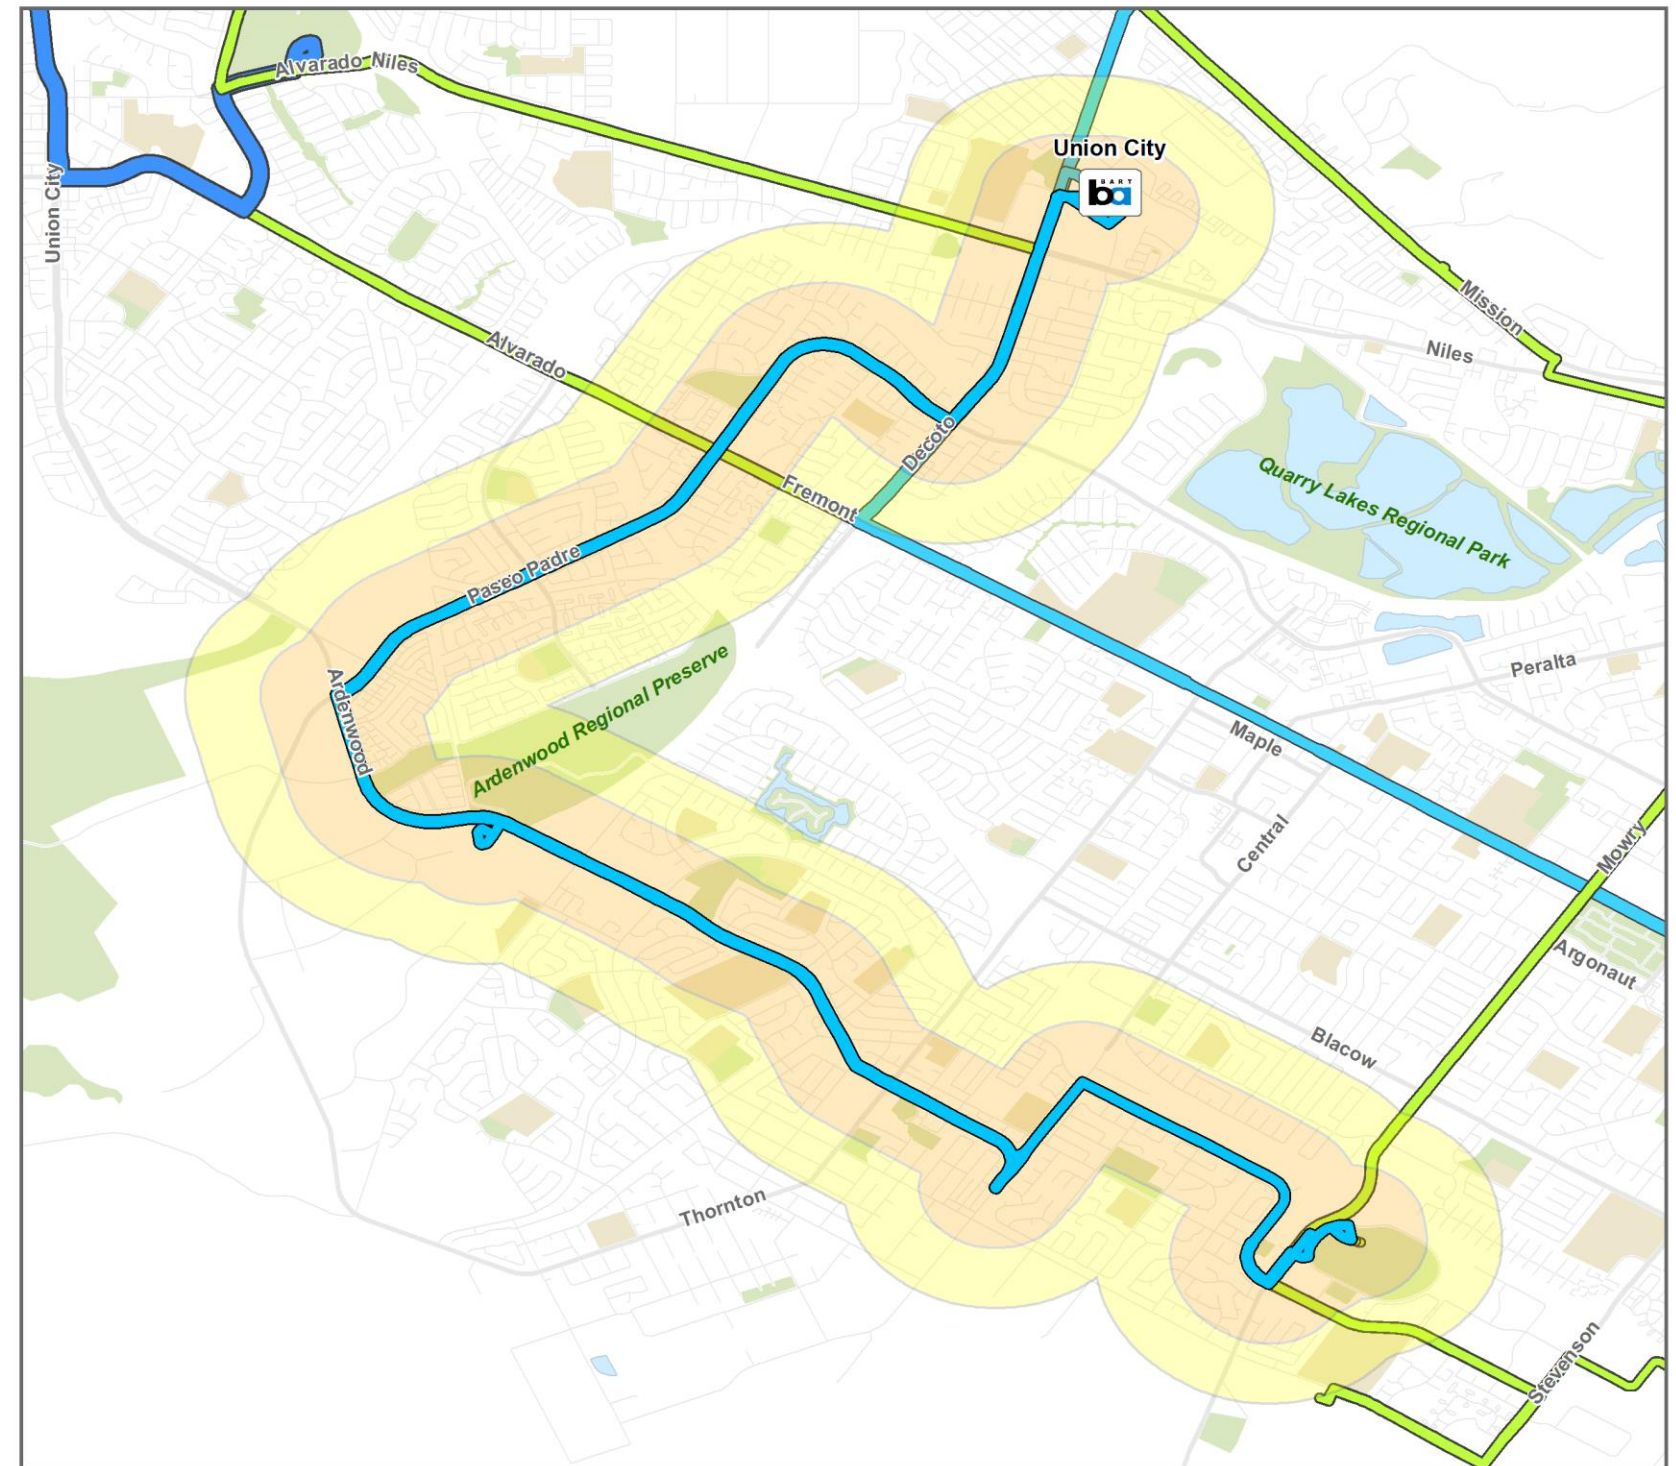

L7 Paseo Padre/Newark

Union City BART – Stevenson Blvd

Peak Headway	Base Headway	Span
20	20	6:00 am
		11:00 pm

Activity Centers:

- Union City BART
- Ardenwood Park-n-Ride
- Lido Faire
- Newark City Hall
- Newpark Mall

Major Transit Hub Connections:

- Union City BART
- Ardenwood Park-n-Ride
- Newpark Mall

Frequent Network Connections:

- Mowry Avenue (L1, L12)

South/West Route: From Union City BART, L Decoto, R Paseo Padre, L Ardenwood Blvd, Ardenwood Park and Ride, Newark Blvd, L Central, Newpark Mall, R Cedar.

North/East Route: From Cedar Blvd, Newpark Mall, R Central, R Newark, Ardenwood Park and Ride, Ardenwood Blvd, R Paseo Padre, L Decoto, Union City BART.

Bus every __ minutes

- 5 - 8
- 10 - 12
- 15
- 20
- 30
- 40 - 60

Distance from Bus Line

- 1/4 mile
- 1/2 mile

0 0.25 0.5 1 Miles

Created by AC Transit
June 2, 2015