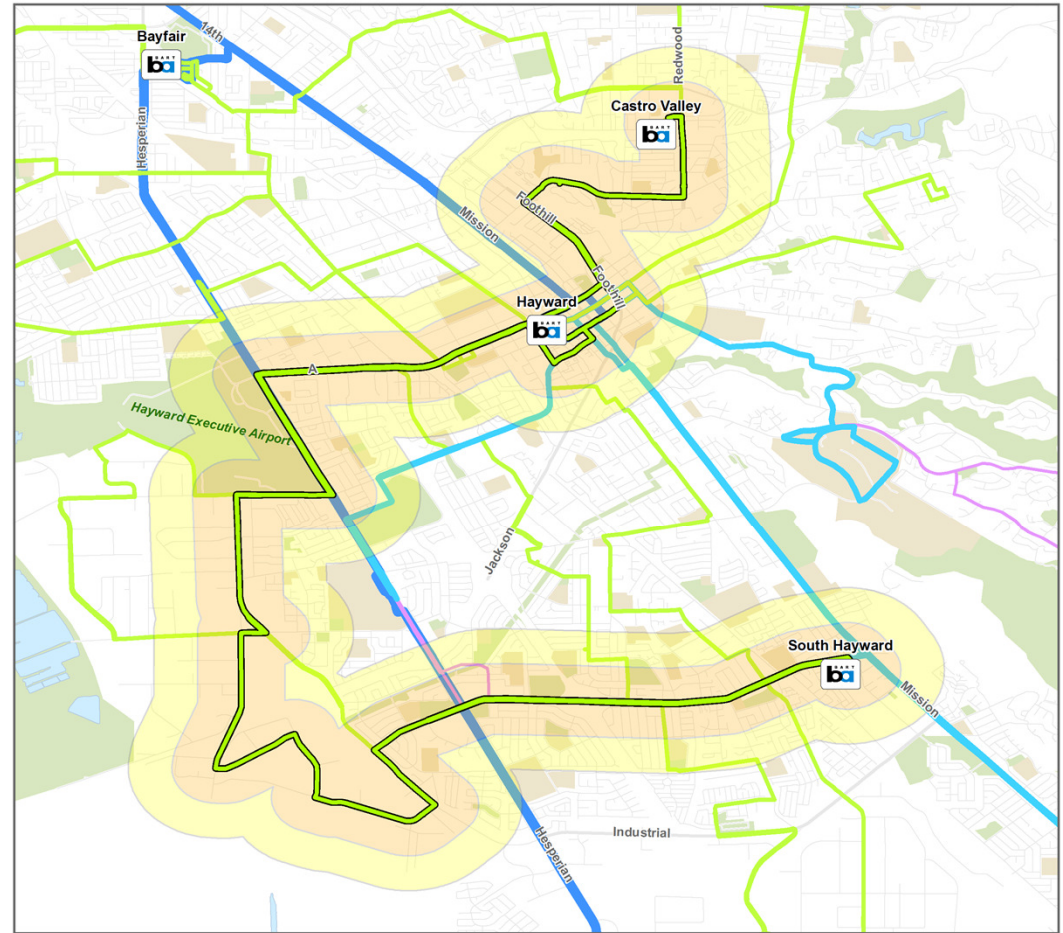

L83 Tennyson/A Street

Castro Valley BART – South Hayward BART

尖峰班距	基本班距	行駛時間跨度
30	30	6:00 am
		10:00 pm

活動中心:

- Downtown Hayward
- City Hall
- Southland Mall
- Hayward Industrial Area
- Kaiser Hospital (Hayward)
- Tennyson Center
- Oliver Corners

主要交通樞紐銜接點:

- Hayward BART
- South Hayward BART

頻繁網路銜接點:

- Hesperian (M1)
- Mission Blvd (M3)

北/東線: Via BART Roadway, L Dixon St, L Tennyson Rd, L Industrial Blvd, R Baumberg Av, Into Arden Rd, R Corporate Av, L Investment Blvd, R Eden Landing Rd, Into Clawiter Rd, R Depot Rd, L Industrial Blvd, Into Clawiter Rd, R Winton Ave., L Hesperian Blvd. Into Frontage Rd., R A St, R Grand Ave., L B St R Into Hayward Bart Station into C St, L Foothill, R Grove, L Redwood, L Norbridge into Castro Valley BART

西/南線: Via BART Roadway, R Norbridge, R Redwood, R Grove, L Foothill, R A St, L Montgomery into Hayward BART into C St, R Watkins St, R D St, R Grand St, L A St, L Hesperian Blvd, R Winton Av, L Clawiter Rd, Into Industrial Blvd, R Depot Rd, L Clawiter Rd, Into Eden Landing Rd, L Investment Blvd, R Corporate Av, L Arden Rd, Into Baumberg Av, L Industrial Blvd, R Tennyson Rd, R Dixon St, R into South Hayward BART Station.

公車班次間隔 __ 分鐘

可達目的地

0 0.5 1 Miles

Created by AC Transit
August 12, 2015