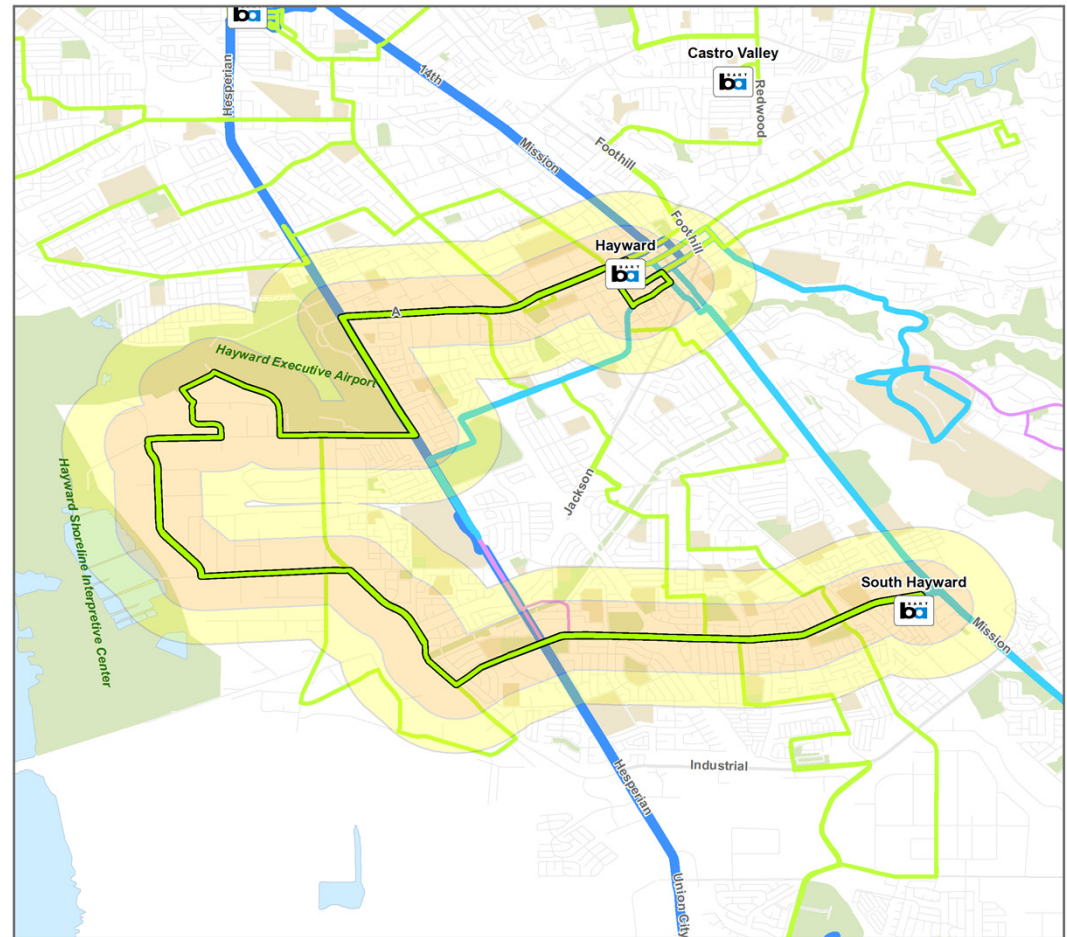

L86–Tennyson/W A St

Hayward BART – South Hayward BART

尖峰班距	基本班距	行駛時間跨度
30	30	4:00 am
		12:00 am

活動中心:

- Downtown Hayward
- City Hall
- Hayward Industrial Area
- Kaiser Hospital (Hayward)
- Tennyson Center

主要交通樞紐銜接點:

- Hayward BART
- South Hayward BART

頻繁網路銜接點:

- Hesperian Blvd (M1)
- Mission Blvd (M3)

北/東線: From South Hayward BART, L Dixon , L Tennyson, R Industrial, L Depot, R Cabot, R Winton, L Mack, L Sabre, R Stearman, R Corsair, L Winton, L Hesperian, R A St, R BART roadway into Hayward BART Station

西/南線: From Hayward BART, via BART roadway into C St, R Watkins , R D St, L A St, L Hesperian, R Winton, R Corsair , L Stearman, L Sabre, R Mack , R Winton , L Cabot, L Depot , R Industrial, L Tennyson, R Dixon , R BART Roadway into South Hayward BART

公車班次間隔 __ 分鐘

- 5 - 8
- 10 - 12
- 15
- 20
- 30
- 40 - 60

可達目的地

- 1/4 英里以內地區
- 1/2 英里以內地區

0 0.5 1 Miles

Created by AC Transit
August 12, 2015