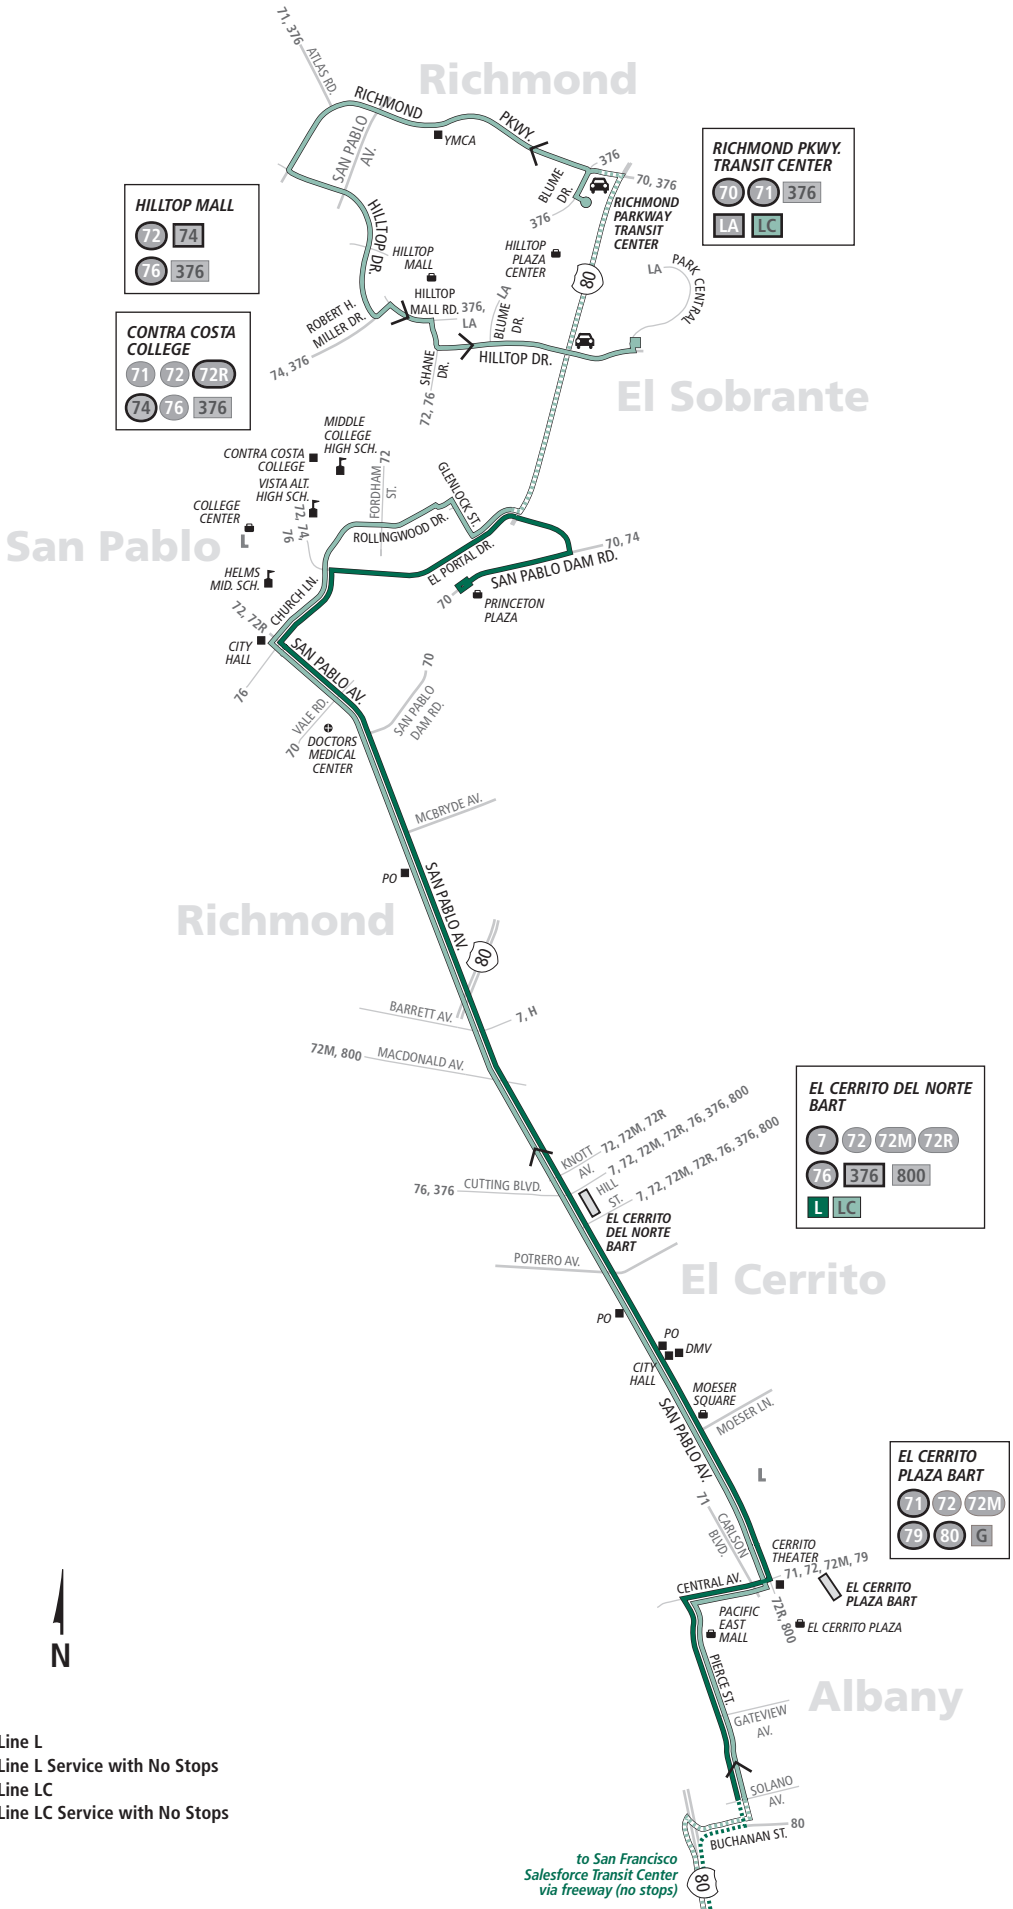

- Line L
- Line L Service with No Stops
- Line LC
- Line LC Service with No Stops

to San Francisco
Salesforce Transit Center
via freeway (no stops)