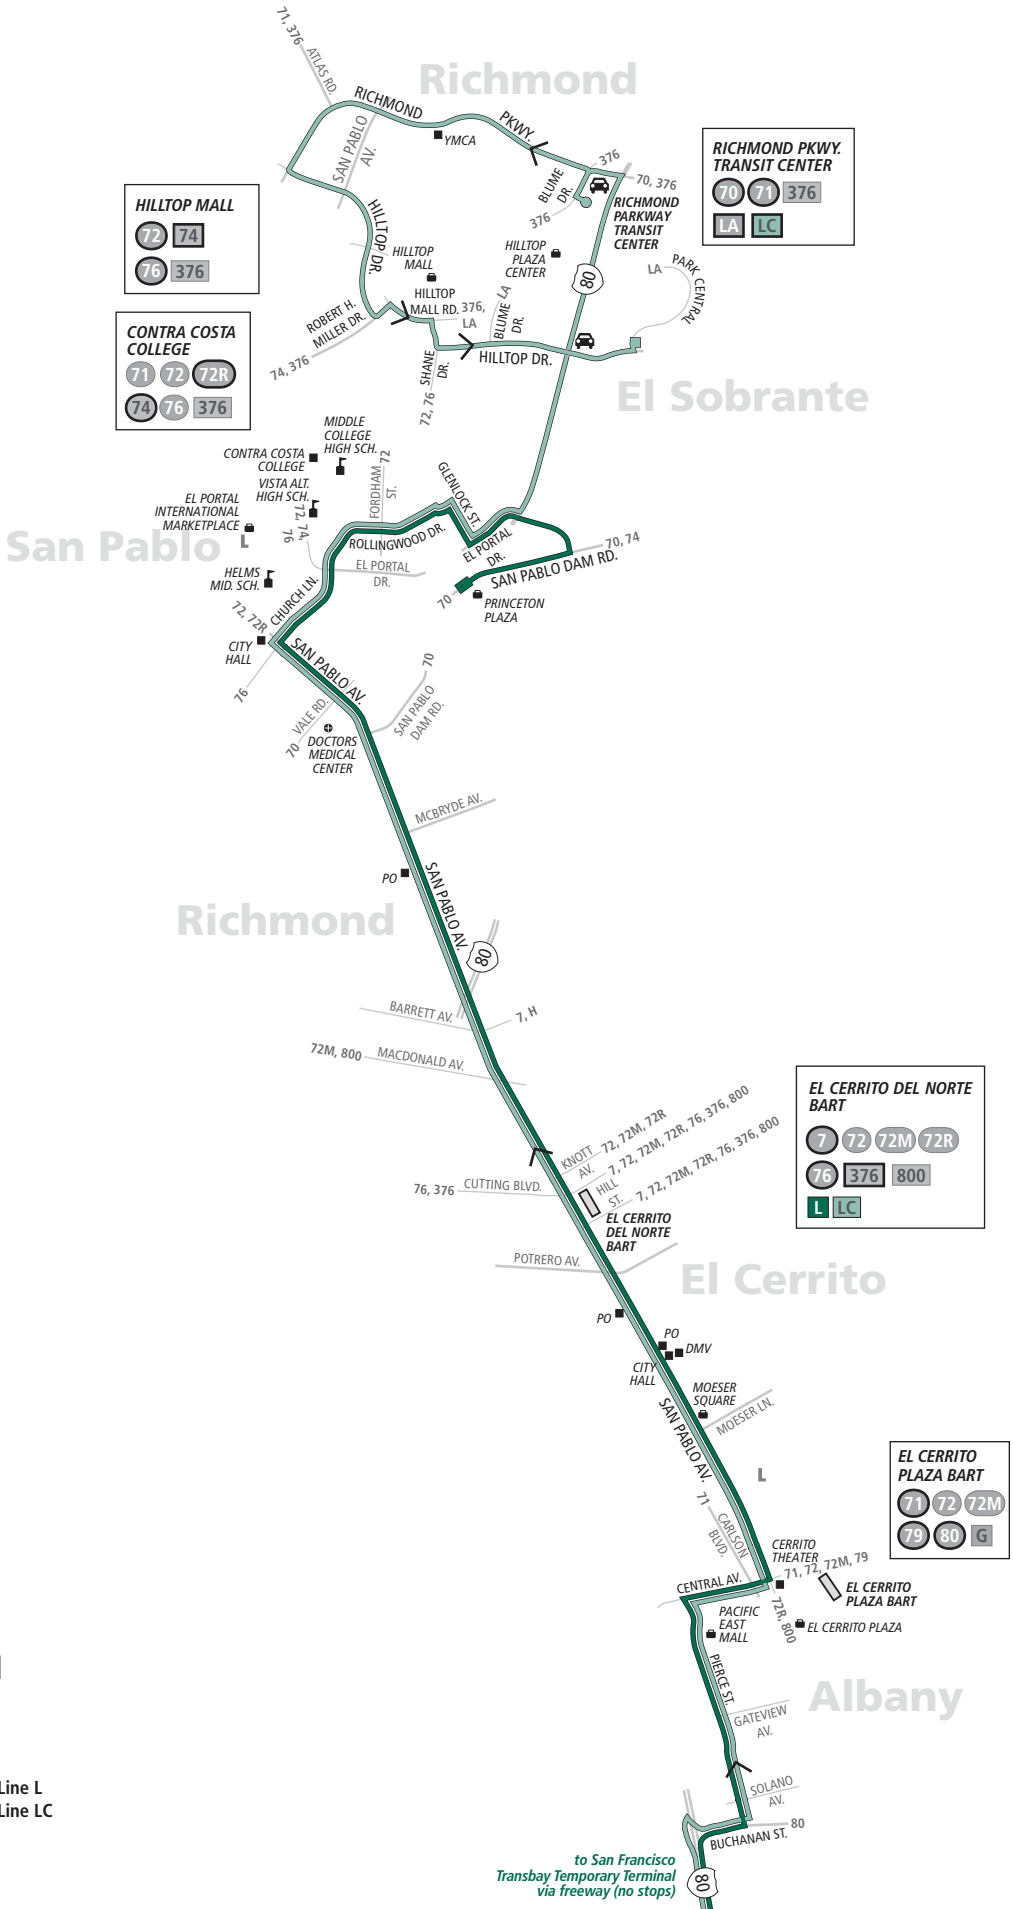

Line L
Line LC

to San Francisco
Transbay Temporary Terminal
via freeway (no stops)