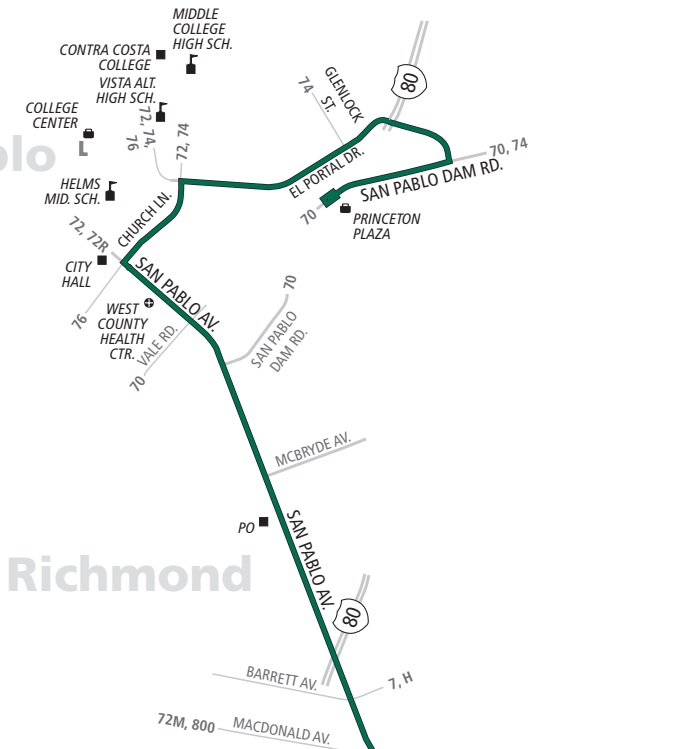

L Monday through Friday except holidays To Princeton Plaza Shopping Center

Salesforce Transit Center	Central Ave. & San Pablo Ave.	Cutting Blvd. & San Pablo Ave.	Princeton Plaza Shopping Center
3:10p	3:38p	3:46p	4:08p
4:00p	4:36p	4:44p	5:06p
4:30p	5:06p	5:14p	5:36p
5:00p	5:36p	5:44p	6:06p
5:15p	5:51p	5:59p	6:24p
5:30p	6:06p	6:14p	6:39p
5:45p	6:16p	6:24p	6:49p
6:00p	6:31p	6:39p	7:00p
6:15p	6:46p	6:54p	7:15p
6:35p	7:06p	7:14p	7:35p
7:00p	7:31p	7:38p	7:59p
7:30p	8:01p	8:08p	8:29p
8:00p	8:25p	8:32p	8:53p

AC TRANSIT SCHEDULE

EFFECTIVE:
December 23, 2018

San Pablo

Princeton Plaza
El Portal Dr.
Church Lane
San Pablo Ave.

Richmond

El Cerrito

San Francisco

Salesforce Transit Center

Richmond

EL CERRITO DEL NORTE BART

7 72 72M 72R

76 376 800

L

El Cerrito

EL CERRITO PLAZA BART

71 72 72M

79 80 G

Albany

-  Line L
-  Line L Service with No Stops

to San Francisco
Salesforce Transit Center
via freeway (no stops)