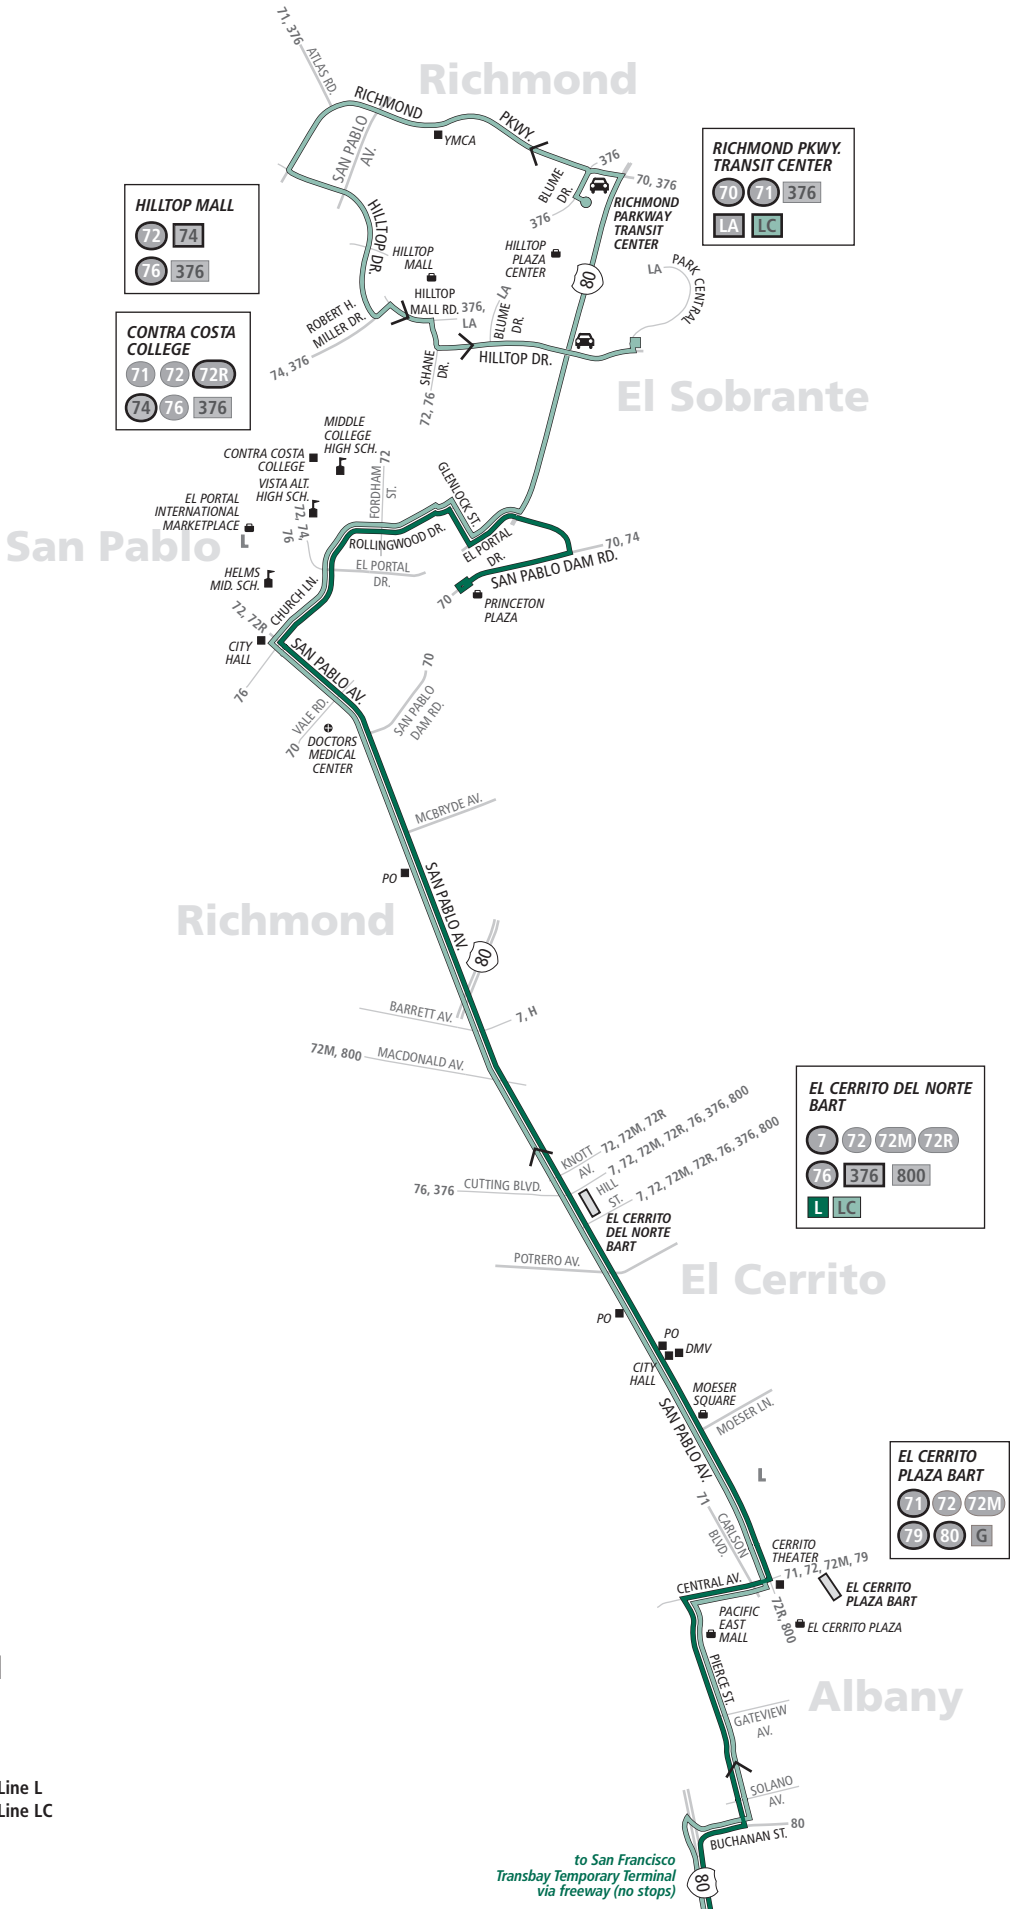

L•LC Monday through Friday except holidays To Hilltop Park & Ride

Line	San Francisco (Transbay Temporary Terminal)	Pierce St. at Gateview Condo-miniums	Central Ave. & San Pablo Ave.	Cutting Blvd. & San Pablo Ave.	Princeton Plaza Shopping Center	Richmond Parkway Transit Center	Hilltop Park & Ride	Park Central & Hilltop Dr.	Hilltop Park & Ride
L	3:10p	3:35p	3:41p	3:49p	4:14p				
L	4:00p	4:25p	4:31p	4:39p	5:04p				
L	4:30p	4:55p	5:01p	5:09p	5:34p				
L	5:00p	5:35p	5:41p	5:49p	6:11p				
L	5:15p	5:50p	5:56p	6:04p	6:26p				
L	5:30p	6:05p	6:11p	6:19p	6:41p				
L	5:45p	6:15p	6:21p	6:29p	6:51p				
L	5:54p	6:24p	6:30p	6:38p	7:00p				
L	6:00p	6:30p	6:36p	6:44p	7:06p				
L	6:15p	6:45p	6:51p	6:59p	7:21p				
L	6:34p	7:04p	7:10p	7:18p	7:40p				
L	7:00p	7:30p	7:36p	7:43p	8:05p				
LC	7:30p	7:48p	7:53p	8:00p	—	8:21p	8:36p	8:37p	8:38p
LC	8:00p	8:18p	8:23p	8:30p	—	8:51p	9:06p	9:07p	9:08p
LC	9:00p	9:18p	9:23p	9:30p	—	9:51p	10:06p	10:07p	10:08p

L
LC

AC TRANSIT SCHEDULE

EFFECTIVE:
March 26, 2017

No Local Passengers Allowed

- ▶ **San Pablo**
San Pablo Ave.
- ▶ **Richmond**
- ▶ **El Cerrito**
- ▶ **Albany**
Pierce St.
- ▶ **San Francisco**
Transbay Temporary Terminal
- ▶ *Local Passengers Permitted for Local Fare*
Eastbound only, P.M.
- ▶ **San Francisco**
Transbay Temporary Terminal
- ▶ **Albany**
Pierce St.
- ▶ **El Cerrito**
San Pablo Ave.
- ▶ **San Pablo**
Rollingwood Dr.
- ▶ **Richmond**
Hilltop Park & Ride
Richmond Parkway Transit Center

LC

Monday through Friday except holidays

Line L
Line LC

to San Francisco
Transbay Temporary Terminal
via freeway (no stops)