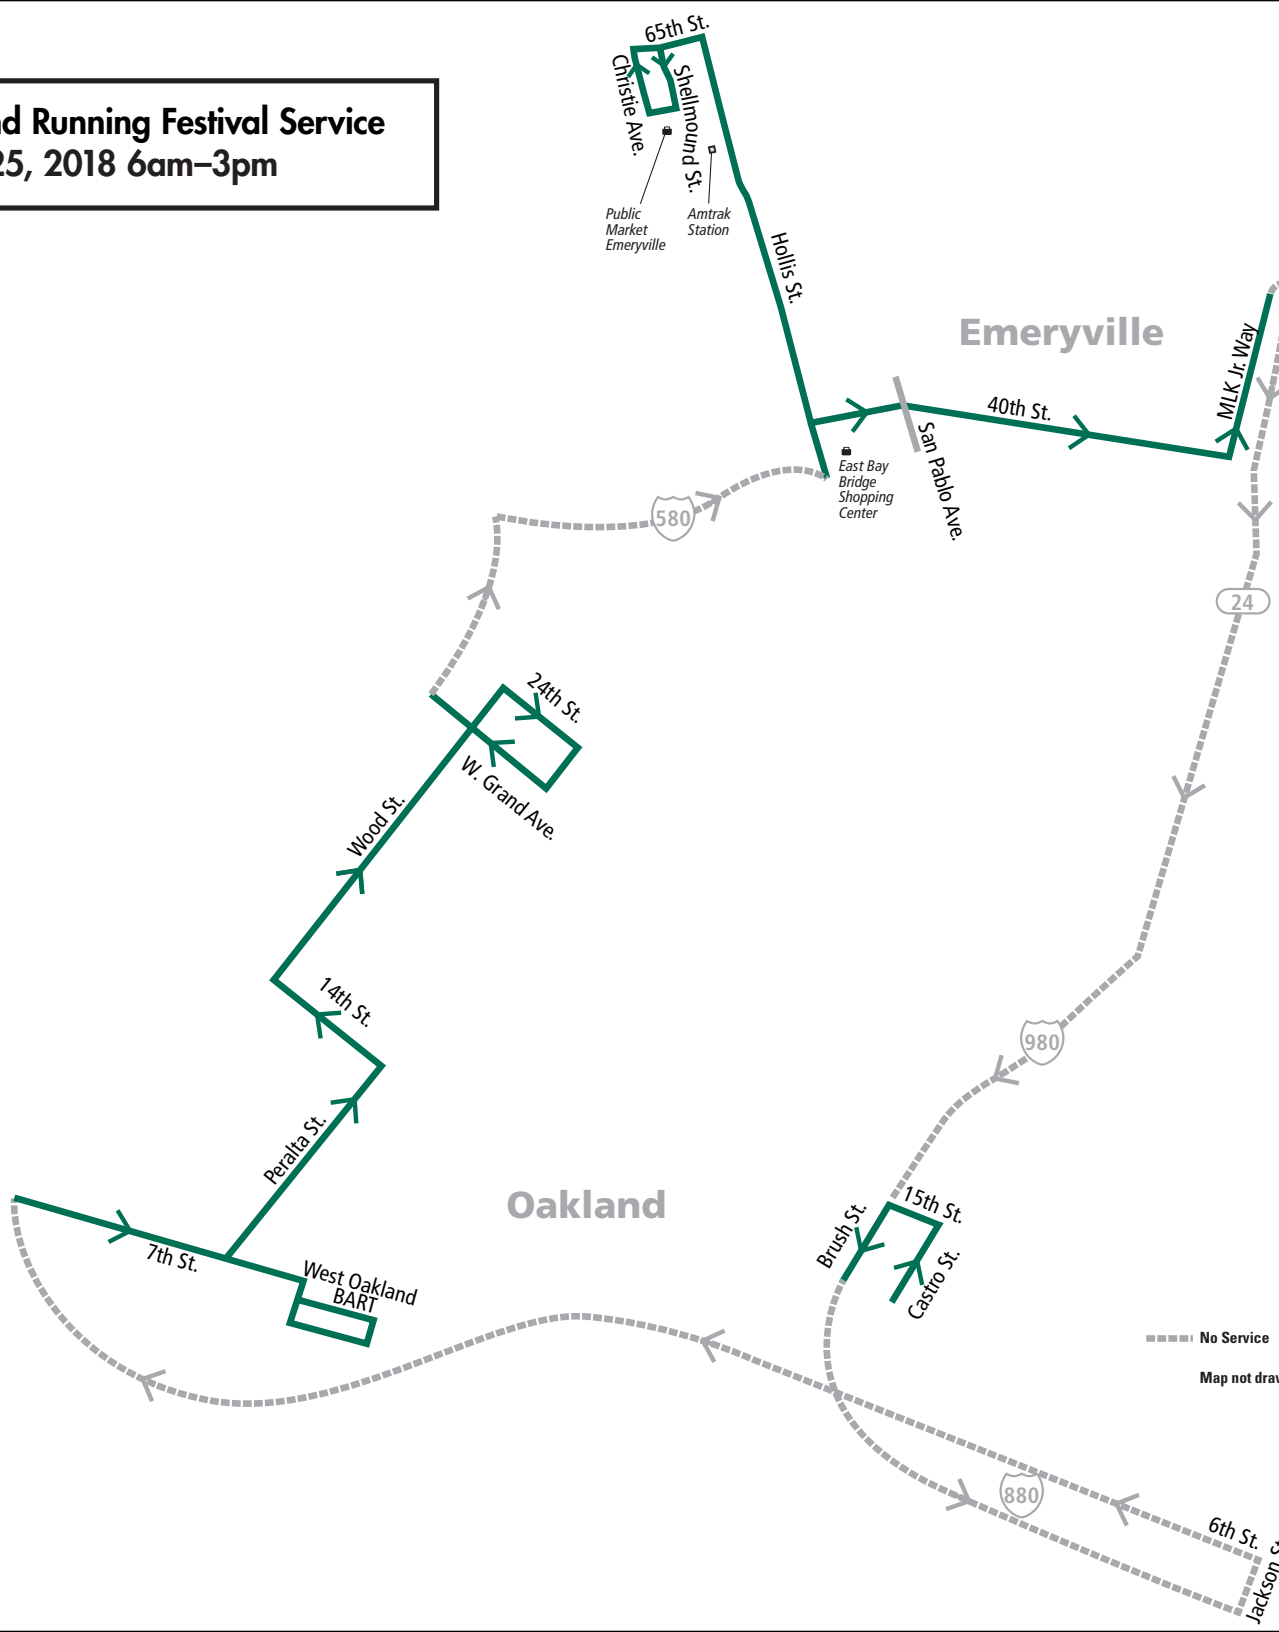

**Line 29 Oakland Running Festival Service**  
March 25, 2018 6am-3pm

----- No Service  
Map not drawn to scale