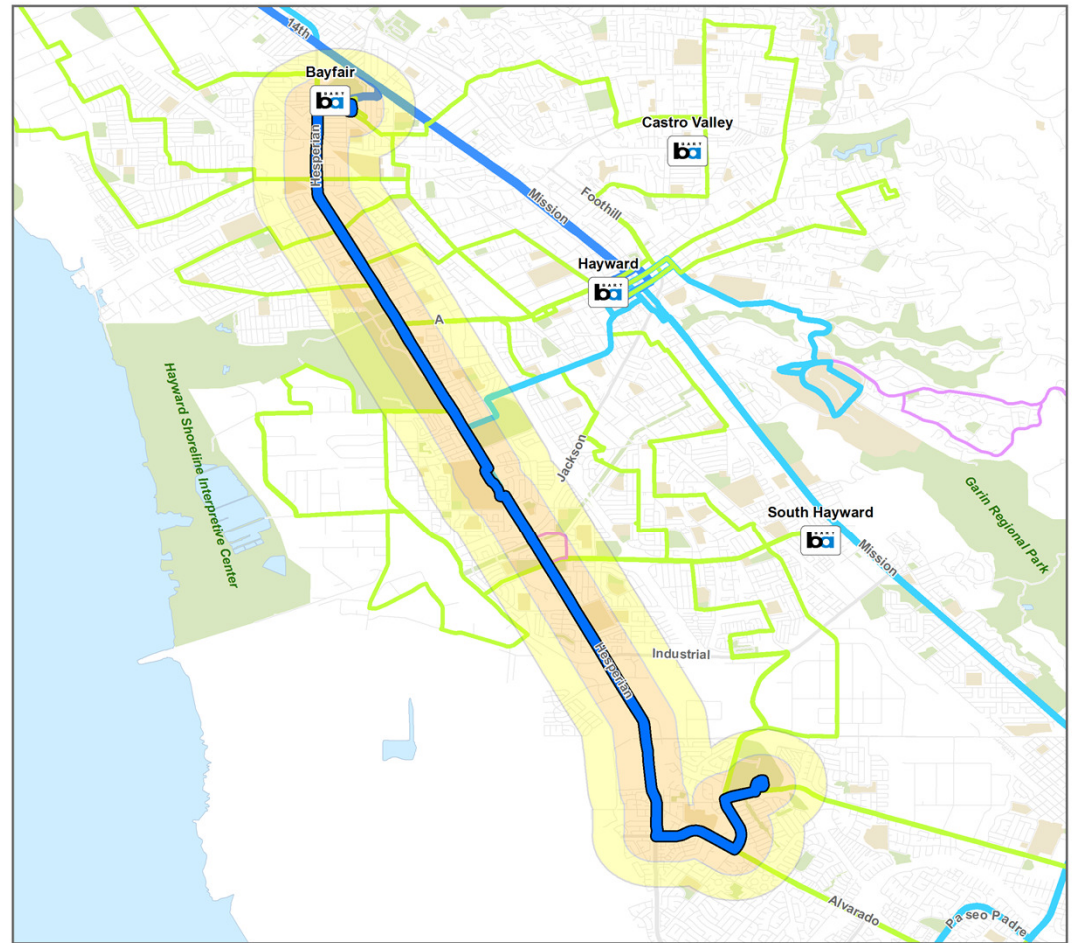

主要交通走廊

M1 Hesperian

Bay Fair BART – Union Landing

尖峰班距	基本班距	行駛時間跨度
15	20	6:00 am
		12:00 am

活動中心:

- Bayfair Center
- Chabot College
- Union Landing

主要交通樞紐銜接點:

- Bay Fair BART
- Union Landing

頻繁網路銜接點:

- Mission Blvd (M3)

北/東線: From Bay Fair BART. L Coelho, L Hesperian, R into Chabot college, R Hesperian, into Union City, L Alvarado, L Dyer, R Alvarado Niles, R into Union Landing

西/南線: From Union Landing, R Alvarado Niles, L Dyer, R Alvarado, R Union City, R Hesperian, L Chabot College, L Hesperian, R Coelho, R Bay Fair BART

公車班次間隔 __ 分鐘

- 5 - 8
- 15
- 30
- 10 - 12
- 20
- 40 - 60

可達目的地

- 1/4 英里以內地區
- 1/2 英里以內地區

0 0.5 1 Miles

Created by AC Transit
August 12, 2015