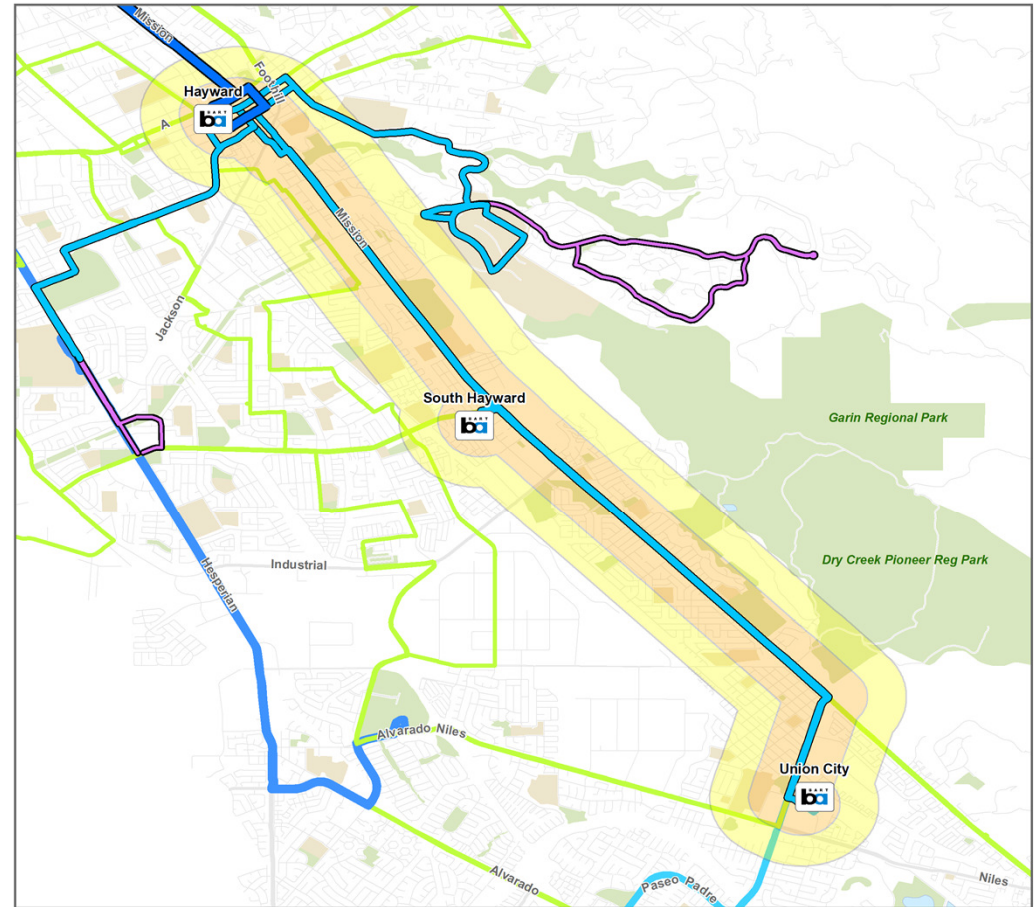

M2 Mission Blvd

Hayward BART – Union City BART

尖峰班距	基本班距	行駛時間跨度
20	20	5:00 am
		12:00 am

活動中心:

- Downtown Hayward
- Mission Corridor

主要交通樞紐銜接點:

- South Hayward BART
- Hayward BART
- Union City BART

頻繁網路銜接點:

- E.14th St (M3)

北/東線: From Union City BART, R Union Sq, R Decoto, L Mission, L Tennyson, L Dixon, into South Hayward BART, Dixon, R Tennyson, L Mission., L Fletcher, R Watkins, L B St into Hayward BART

西/南線: From Hayward BART, L C St, R Mission, R Tennyson, L Dixon, into South Hayward BART, Dixon, R Tennyson, L Mission, R Decoto, L Union Sq into Union City BART

公車班次間隔 __ 分鐘

- 5 - 8
- 15
- 30
- 10 - 12
- 20
- 40 - 60

可達目的地

- 1/4 英里以內地區
- 1/2 英里以內地區

0.5 1 Miles

Created by AC Transit
August 12, 2015