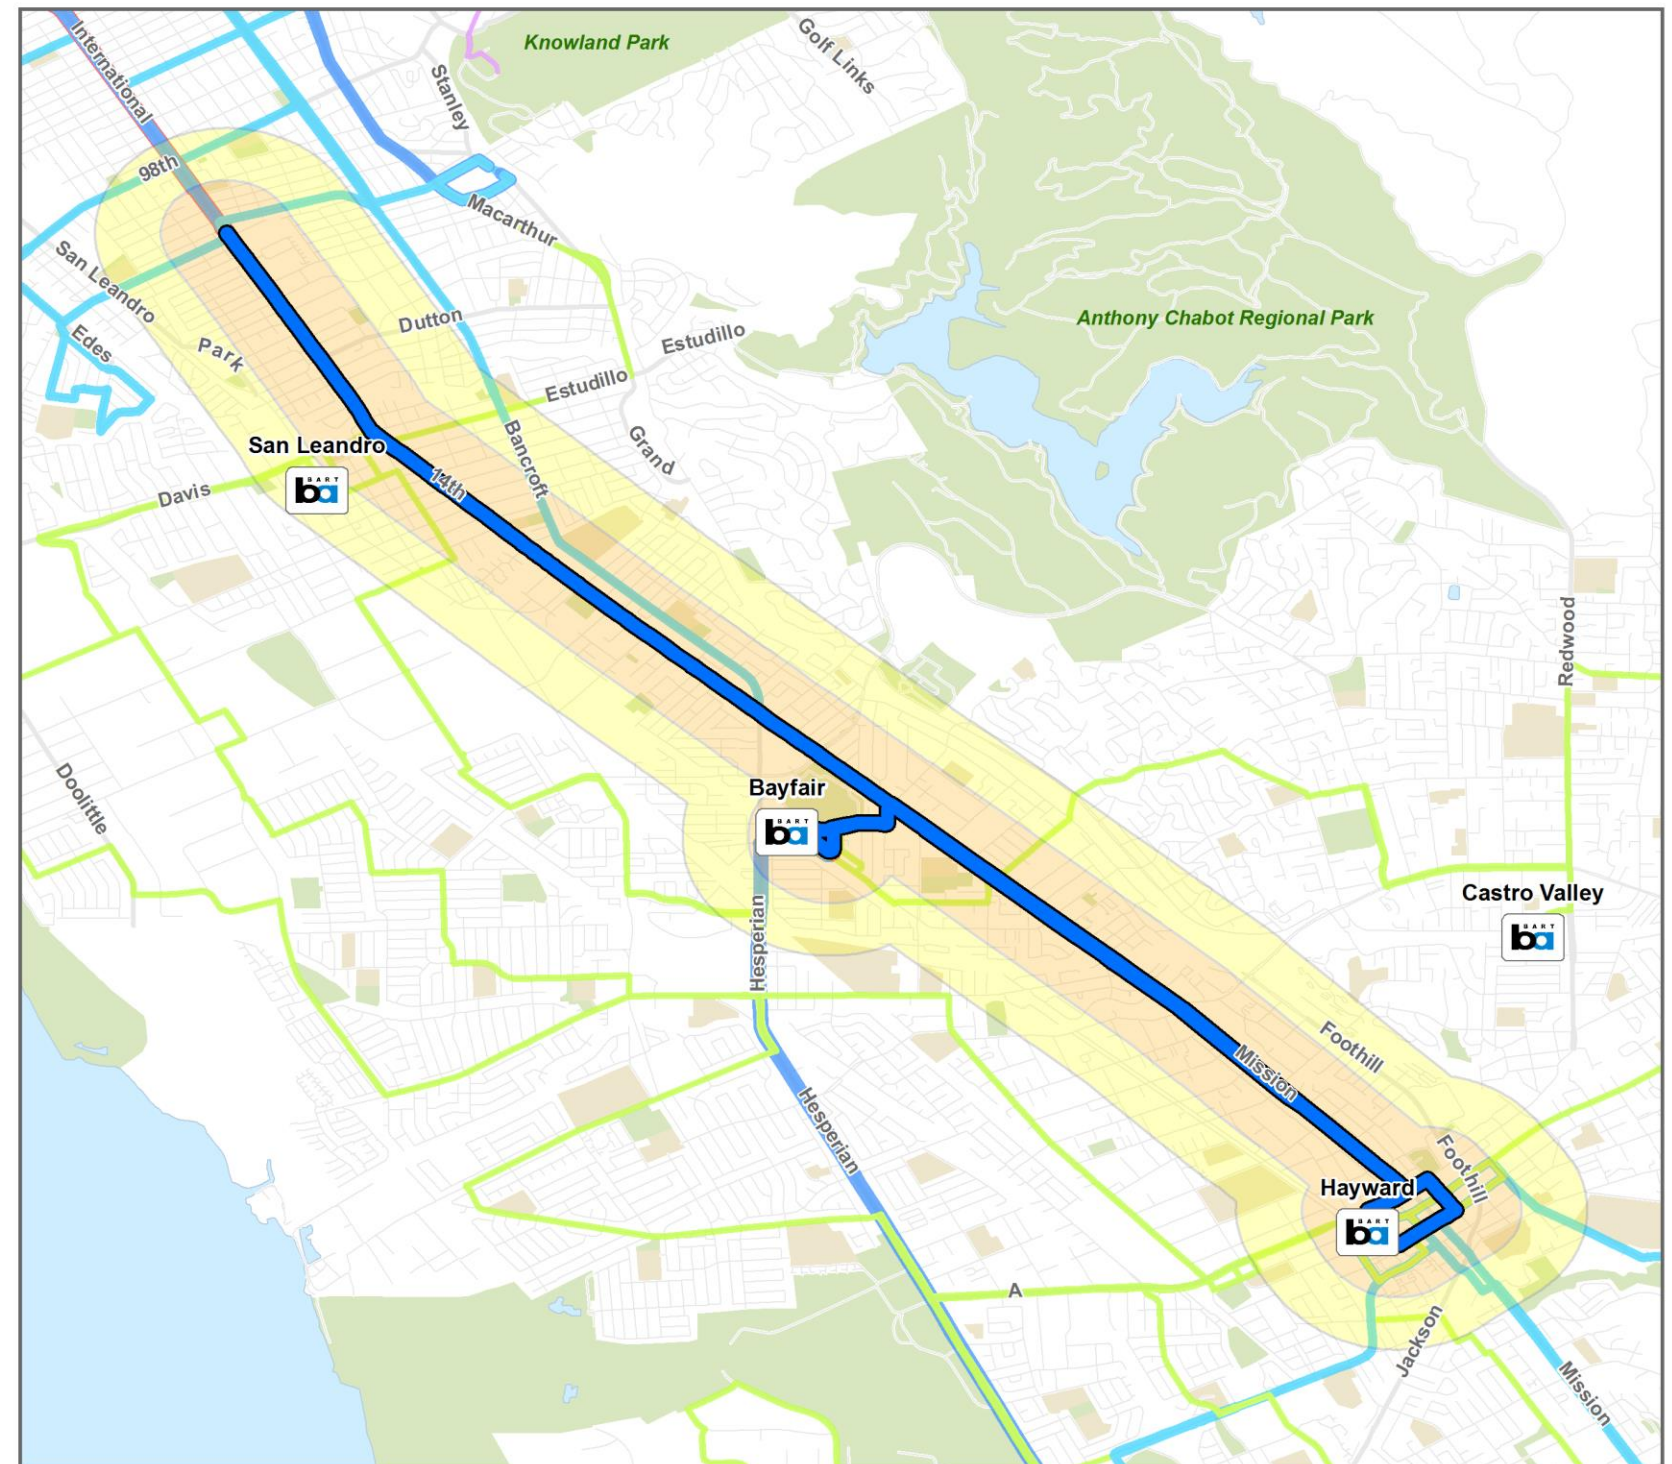

M3 E.14th St Hayward BART – 104th Av

Peak Headway	Base Headway	Span
15	15	5:00 am
		12:00 am

Activity Centers:

- Foothill Square
- Downtown San Leandro
- Bayfair Center
- Downtown Hayward

Major Transit Hub Connections:

- Bay Fair BART
- Hayward BART

Frequent Network Connections:

- International Rapid (R2)*
 - International Local (M7)*
 - Hesperian Blvd (M1)
- * Replaced with International Bus Rapid Transit (BRT), 2017*

North/East Route: From Hayward BART, Montgomery, R A St, L Mission, E 14th, L 159th., R Coelho into Bay Fair BART. Coelho, L 159th, L E14th, to 104th Ave.

South/West Route: From 104th Ave, L E 14th, R 159th, Coelho, Bay Fair BART, Coelho, L 159th, R E 14th, into Mission, R B St, R Hayward BART

Bus every __ minutes

- 5 - 8
- 10 - 12
- 15
- 20
- 30
- 40 - 60

Distance from Bus Line

- 1/4 mile
- 1/2 mile

0 0.25 0.5 1 Miles

Created by AC Transit
June 2, 2015