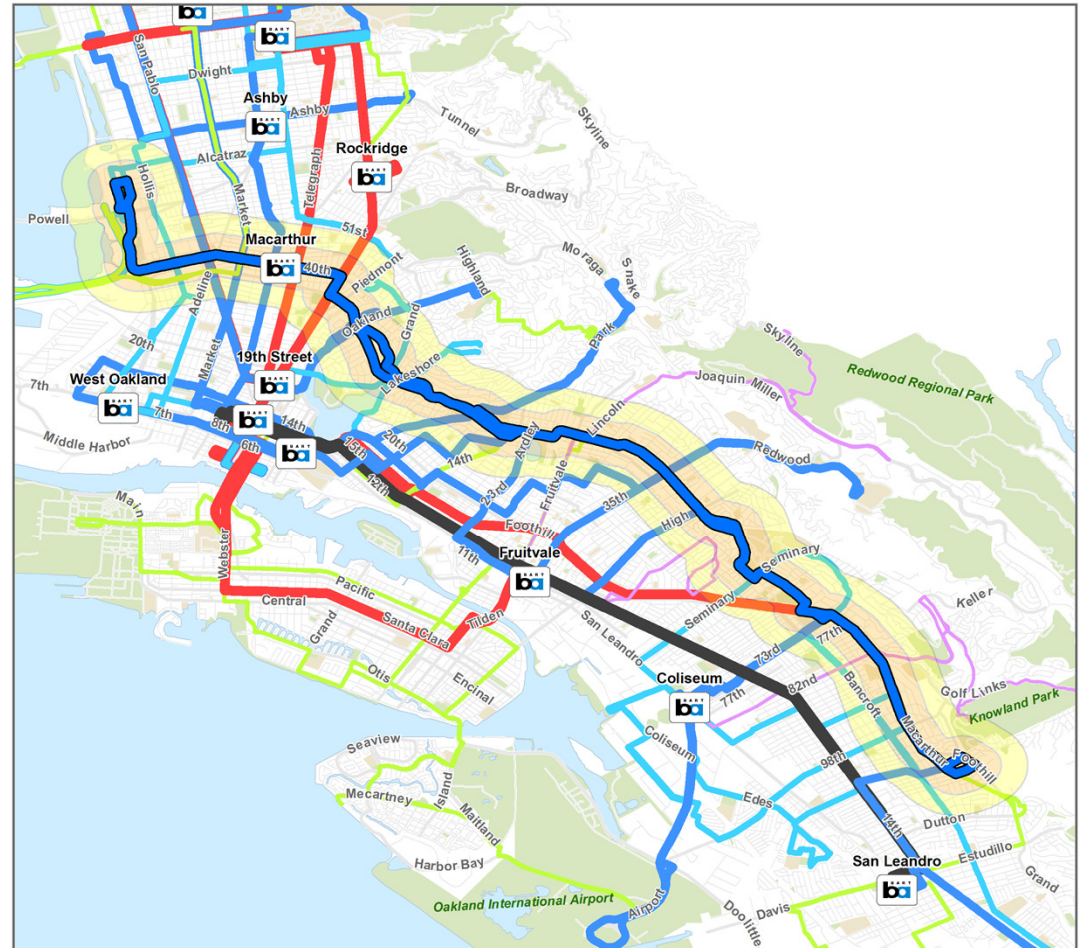

主要交通走廊

M5 Macarthur

Emeryville Public Mkt. – Foothill Sq.

尖峰班距	基本班距	行駛時間跨度
15	15	6:00 am
		12:00 am

活動中心:

- Emeryville Public Market
- Bay Street
- East Bay Bridge Shopping Center
- Kaiser (Oakland)
- Grand/Lake District
- Mills College
- Laurel District
- Eastmont Town Center
- Foothill Square

主要交通樞紐銜接點:

- Macarthur BART
- 40th & San Pablo
- Eastmont Transit Center
- Foothill Square

頻繁網路銜接點:

- San Pablo Rapid (R1)
- San Pablo/Macdonald (M4)
- Telegraph (M6)
- Oakland /Park (L16)
- MLK/Solano (L23)
- 20/21 Fruitvale
- 51A Broadway/Santa Clara
- 54 35th Ave
- 62 7th St/23rd Av
- 73 73rd/Hegenberger
- 88 Sacramento

北/東線: Foothill, R 108th, R Macarthur Blvd, L 73rd, R into Eastmont TC, L Foothill, R Church/68th Ave, L Macarthur, L Seminary, R Macarthur Blvd, into Chatham, L Park, R Macarthur, R Overpass into Lake Park, R into Santa Clara, into Macarthur Blvd, R Broadway, L 40th, into Shellmound St, L Shellmound Way, R Christie, R 64th
西/南線: 64th, R Shellmound St, into 40th Street, R Broadway, L Macarthur, into 33rd, L 14th Ave, R Macarthur, L Seminary, R Macarthur Blvd, R 68th Ave, L Foothill Blvd, R into Macarthur, L 106th Ave, R Foothill

公車班次間隔 ___ 分鐘

- 5 - 8
- 10 - 12
- 15
- 20
- 30
- 40 - 60

可達目的地

- 1/4 英里以內地區
- 1/2 英里以內地區

0 0.5 1 Miles

Created by AC Transit
August 12, 2015