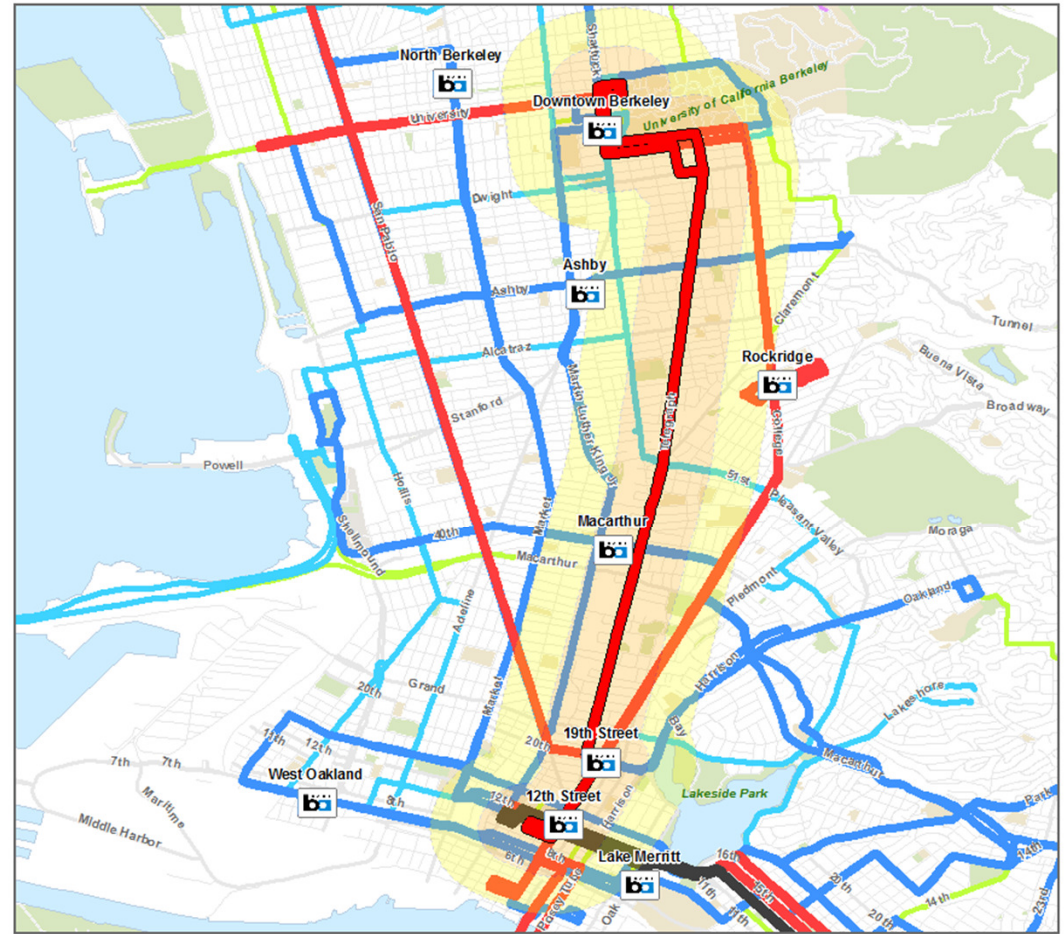

M6 Telegraph

Downtown Berkeley – Downtown Oakland

尖峰班距	基本班距	行駛時間跨度
10	12	5:00 am
		12:00 am

活動中心:

- Downtown Berkeley
- UC Berkeley Campus
- Temescal
- Downtown Oakland

主要交通樞紐銜接點:

- Downtown Berkeley BART
- Macarthur BART
- Uptown Transit Center
- 19th Street BART
- 12th Street BART

頻繁網路銜接點:

- 14th – High Street (L17)
- Ashby (L21)
- International (M7)*
- Macarthur (M5)
- Oakland/Park (L16)
- 52 Cedar-University
- 40 Foothill
- 51A Broadway/Santa Clara
- College/University (M8)
- 62 7th St/23rd Av
- San Pablo/Macdonald (M4)
- San Pablo Rapid (R1)

*Replaced by International Bus Rapid Transit (BRT), 2017

北線: From 10th St, R Clay, R 11th, L Broadway, L 20th St, R Telegraph Av, L Bancroft, R Shattuck, R Hearst.

西線: From Hearst, R Oxford, R University, L Shattuck, L Durant, R Dana, L Dwight, R Telegraph, L 20th St, R Broadway, R 10th St, To Washington

公車班次間隔 __ 分鐘

- 5 - 8
- 10 - 12
- 15
- 20
- 30
- 40 - 60

可達目的地

- 1/4 英里以內地區
- 1/2 英里以內地區

0 0.5 1 Miles

Created by AC Transit
August 12, 2015