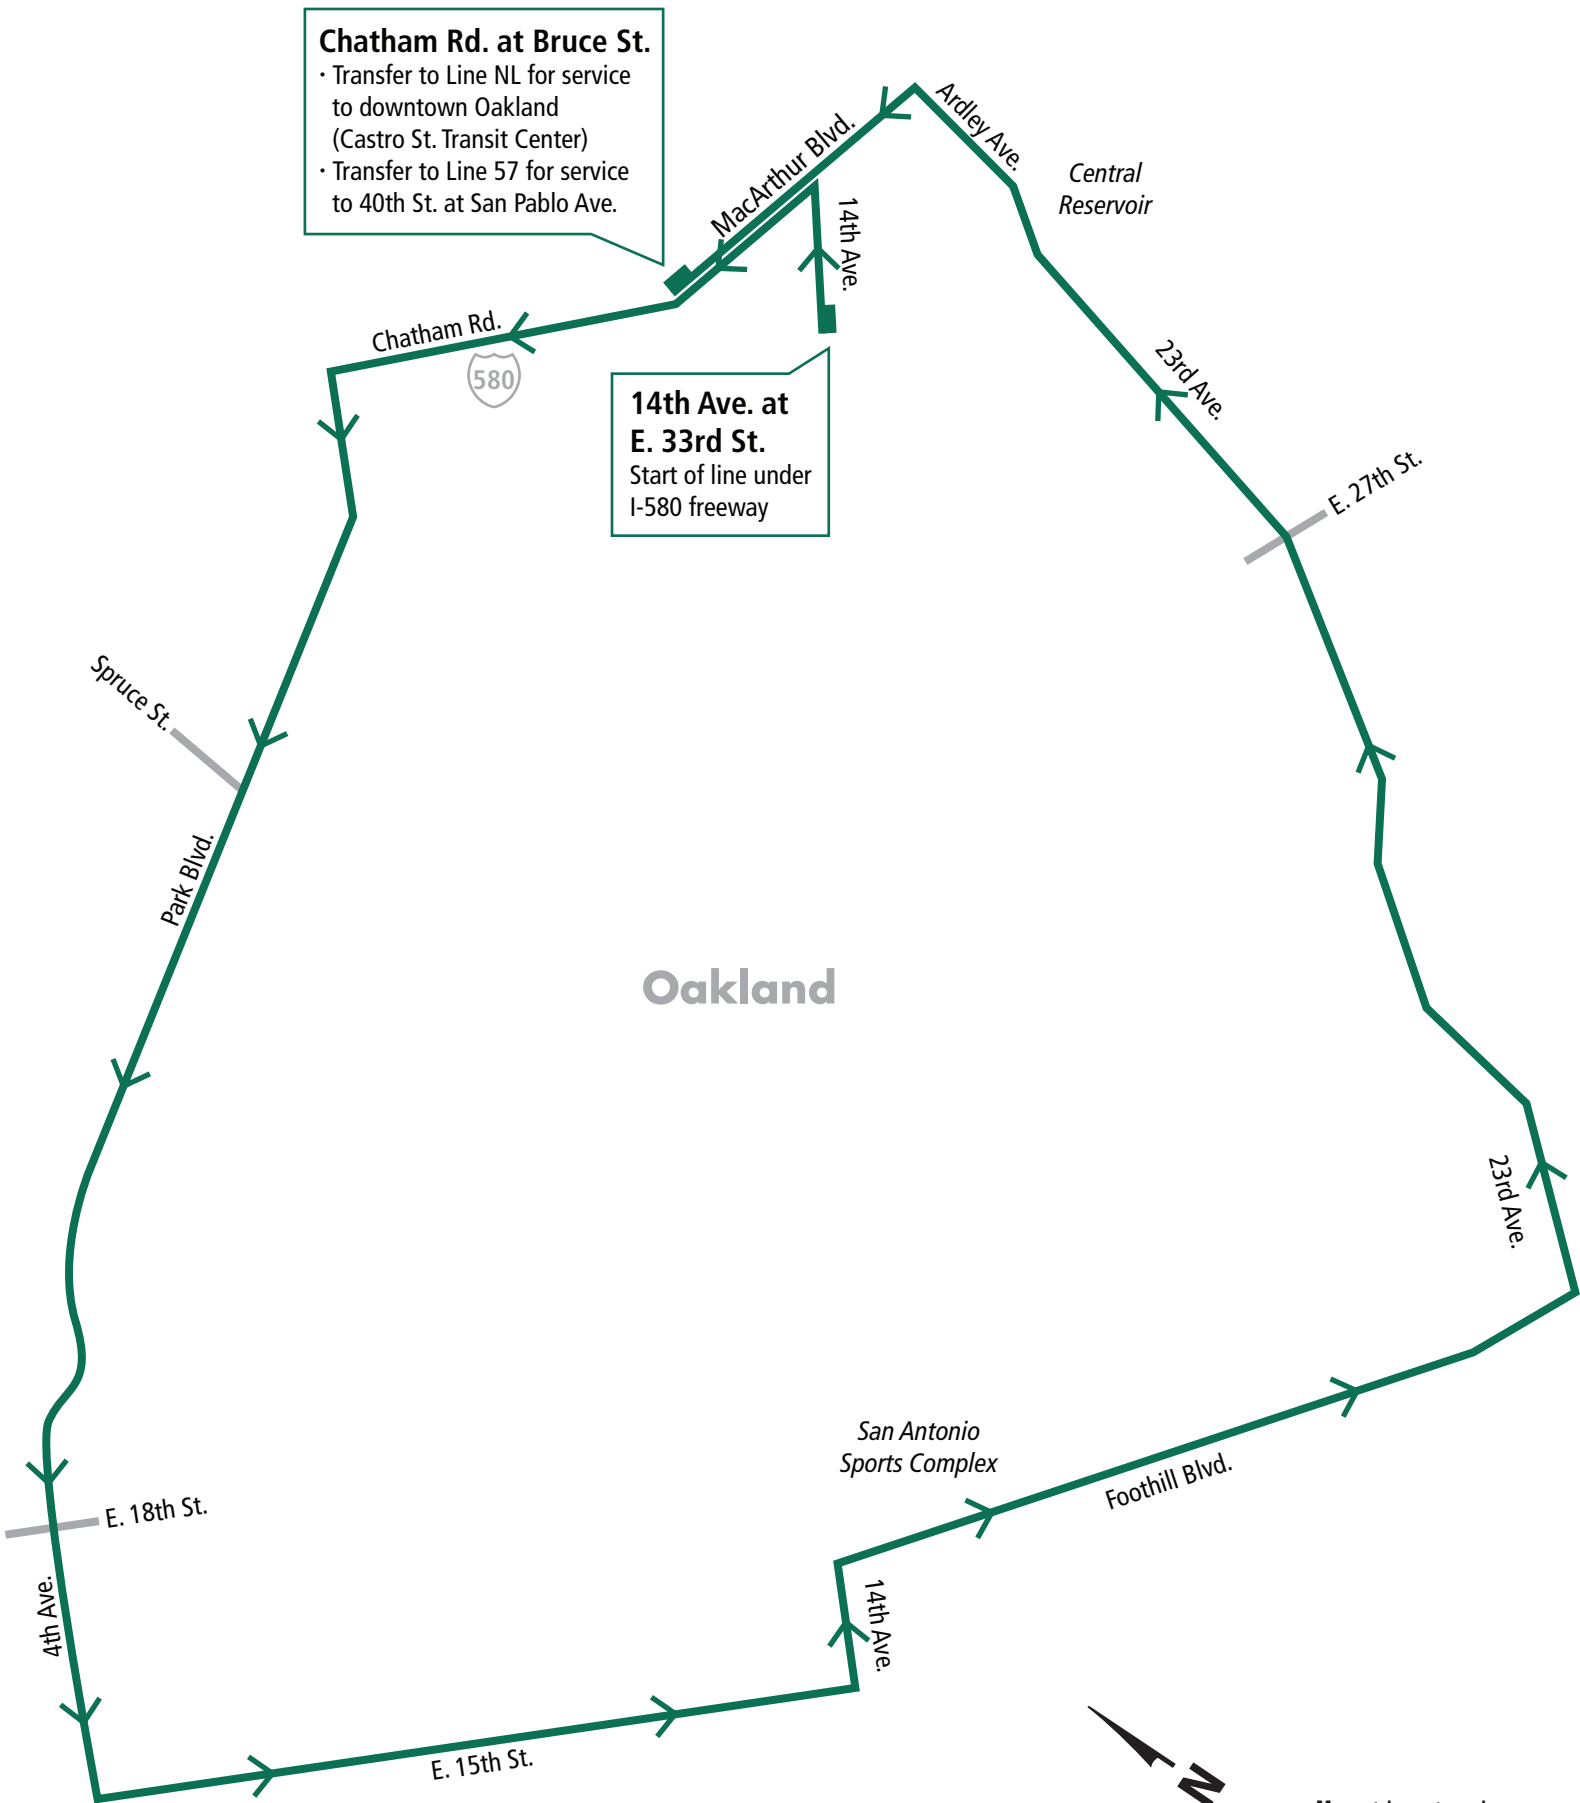

**Oakland Running Festival Shuttle Service · March 20, 2016 6am–3pm**

**Chatham Rd. at Bruce St.**  
· Transfer to Line NL for service to downtown Oakland (Castro St. Transit Center)  
· Transfer to Line 57 for service to 40th St. at San Pablo Ave.

**14th Ave. at E. 33rd St.**  
Start of line under I-580 freeway

**Oakland**

Map not drawn to scale