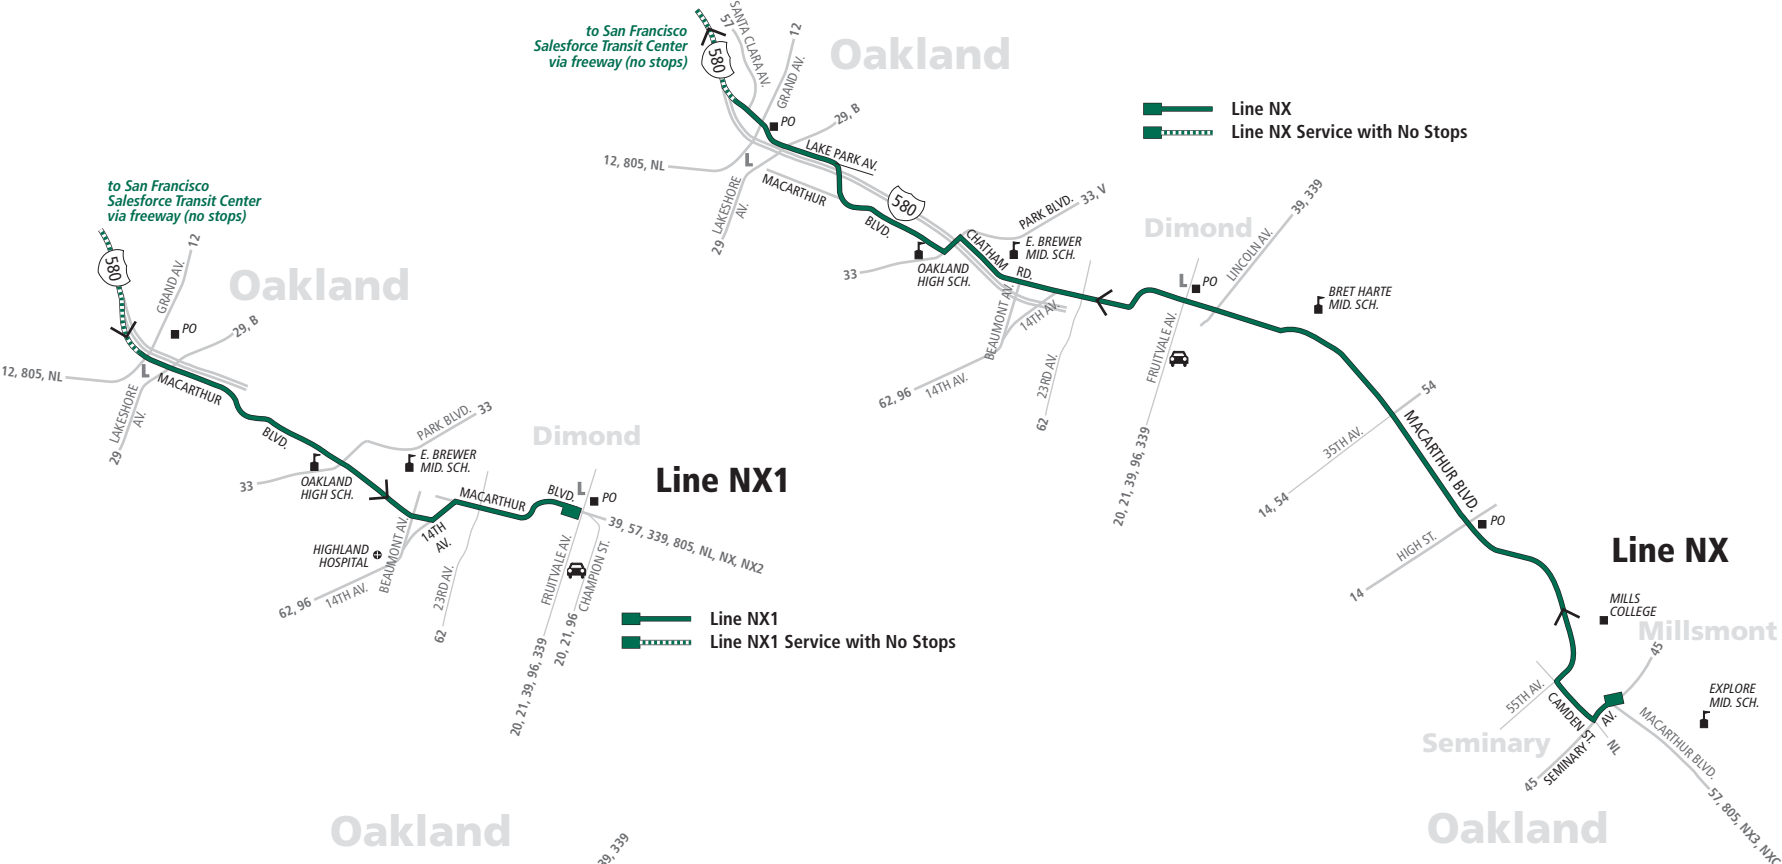

Salesforce Transit Center

NX1

Eastbound only, P.M.

San Francisco

Salesforce Transit Center

Oakland

MacArthur Blvd., Grand Ave. to Fruitvale Ave.

NX2

Eastbound only, P.M.

San Francisco

Salesforce Transit Center

Oakland

MacArthur Blvd., Fruitvale Ave. to High St.

See separate timetable for Line NXC for more evening service along the route of Line NX2

Transbay Bus

Monday through Friday except holidays

No Local Passengers Allowed

Oakland

- Line NX
- Line NX Service with No Stops

to San Francisco
Salesforce Transit Center
via freeway (no stops)

Oakland

Oakland

Line NX2

- Line NX2
- Line NX2 Service with No Stops

to San Francisco
Salesforce Transit Center
via freeway (no stops)