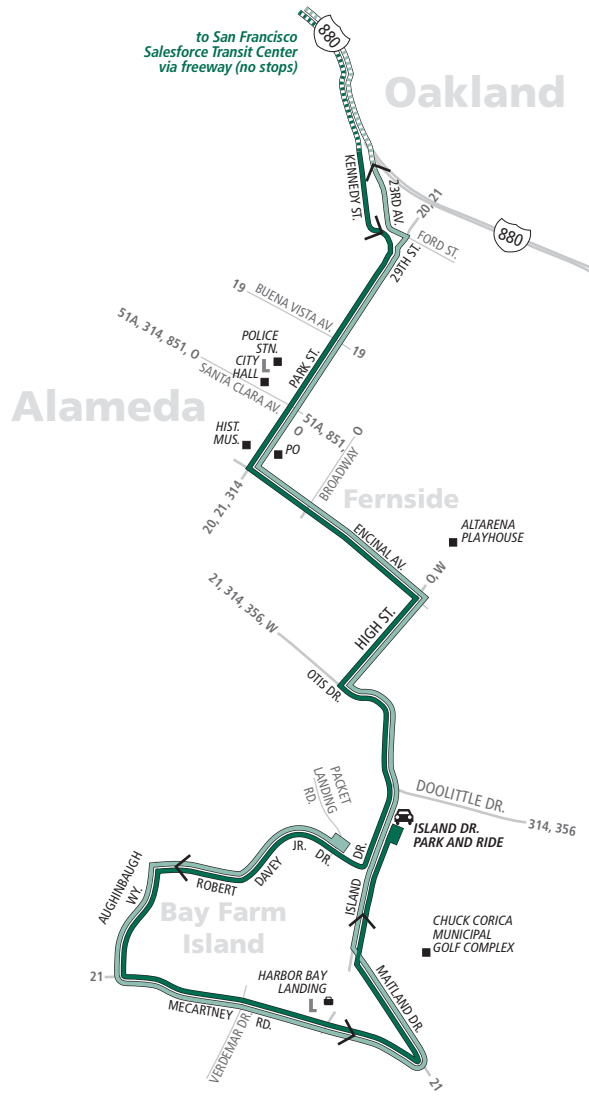

# OX Monday through Friday except holidays To San Francisco

Robert Davey Jr. Dr. & Packet Landing Dr.	Mecartney Rd. & Verdemar Dr.	High St. & Otis Dr.	Encinal Ave. & Park Ave.	Park St. & Clement Ave.	Salesforce Transit Center
5:30a	5:36a	5:44a	5:49a	5:53a	6:13a
6:10a	6:16a	6:24a	6:29a	6:33a	6:53a
6:40a	6:46a	6:54a	7:00a	7:05a	7:26a
7:00a	7:06a	7:15a	7:22a	7:27a	7:50a
7:15a	7:21a	7:30a	7:37a	7:43a	8:06a
7:30a	7:36a	7:45a	7:52a	7:59a	8:24a
7:45a	7:51a	8:00a	8:07a	8:13a	8:40a
8:00a	8:06a	8:14a	8:20a	8:25a	8:54a
8:15a	8:21a	8:29a	8:35a	8:40a	9:09a

# OX AC TRANSIT SCHEDULE

EFFECTIVE:  
**December 23, 2018**

## Alameda

Bay Farm Island  
Encinal Ave.  
Park St.

# Line OX

to San Francisco  
Salesforce Transit Center  
via freeway (no stops)

Oakland

Alameda

Fernside

Bay Farm  
Island

-  Line OX Eastbound San Francisco to Bay Farm Island
-  Line OX Eastbound Service with No Stops
-  Line OX Westbound Bay Farm Island to San Francisco
-  Line OX Westbound Service with No Stops