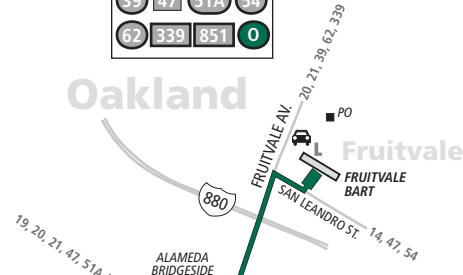

O Sundays and holidays To San Francisco

Fruitvale BART	High St. & Fenside Blvd.	Santa Clara Ave. and Park St.	Atlantic Ave. & Webster St.	San Francisco (Transbay Temporary Terminal)
5:00a	5:05a	5:10a	5:22a	5:39a
6:00a	6:05a	6:10a	6:22a	6:39a
7:00a	7:05a	7:10a	7:22a	7:39a
8:00a	8:05a	8:12a	8:24a	8:42a
9:00a	9:05a	9:12a	9:24a	9:42a
10:00a	10:06a	10:13a	10:26a	10:45a
11:00a	11:06a	11:13a	11:26a	11:45a
12:00p	12:07p	12:14p	12:27p	12:50p
1:00p	1:07p	1:14p	1:27p	1:50p
2:00p	2:07p	2:14p	2:27p	2:50p
3:00p	3:06p	3:13p	3:26p	3:49p
4:00p	4:06p	4:13p	4:26p	4:49p
5:00p	5:06p	5:13p	5:26p	5:49p
6:00p	6:05p	6:12p	6:22p	6:45p
7:00p	7:05p	7:11p	7:21p	7:43p
8:00p	8:05p	8:11p	8:21p	8:41p
9:00p	9:05p	9:11p	9:21p	9:41p

O Sundays and holidays To Fruitvale BART

San Francisco (Transbay Temporary Terminal)	5th St. & Washington St.	Atlantic Ave. & Webster St.	Encinal Ave. & Park Ave.	High St. & Fenside Blvd.	Fruitvale BART
6:00a	6:15a	6:18a	6:28a	6:32a	6:37a
7:00a	7:15a	7:18a	7:28a	7:32a	7:37a
8:00a	8:15a	8:19a	8:30a	8:34a	8:39a
9:00a	9:15a	9:19a	9:30a	9:34a	9:39a
10:00a	10:16a	10:20a	10:32a	10:37a	10:43a
11:00a	11:16a	11:21a	11:33a	11:38a	11:44a
12:00p	12:17p	12:22p	12:35p	12:40p	12:46p
1:00p	1:17p	1:22p	1:35p	1:40p	1:46p
2:00p	2:17p	2:22p	2:35p	2:41p	2:47p
3:00p	3:17p	3:22p	3:35p	3:41p	3:47p
4:00p	4:17p	4:22p	4:34p	4:40p	4:46p
5:00p	5:17p	5:22p	5:34p	5:40p	5:46p
6:00p	6:17p	6:22p	6:34p	6:40p	6:46p
7:00p	7:17p	7:22p	7:34p	7:40p	7:46p
8:00p	8:17p	8:21p	8:32p	8:36p	8:41p
9:00p	9:16p	9:19p	9:30p	9:34p	9:39p
10:00p	10:16p	10:19p	10:30p	10:34p	10:39p

to San Francisco
Transbay Temporary Terminal
via freeway (no stops)

Oakland

FRUITVALE BART			
14	19	20	21
39	47	51A	54
62	339	851	0

Oakland

Alameda