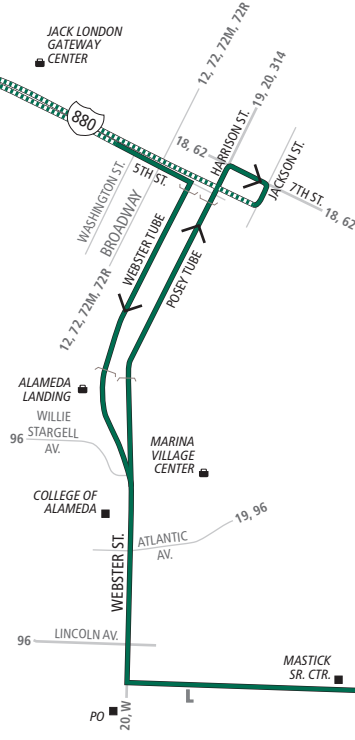

O Saturdays except holidays To Fruitvale BART

San Francisco (Transbay Temporary Terminal)	5th St. & Washington St.	Atlantic Ave. & Webster St.	Encinal Ave. & Park Ave.	High St. & Fenside Blvd.	Fruitvale BART
6:00a	6:15a	6:19a	6:29a	6:34a	6:39a
7:00a	7:15a	7:19a	7:29a	7:34a	7:39a
8:00a	8:15a	8:19a	8:29a	8:34a	8:39a
9:00a	9:16a	9:20a	9:32a	9:38a	9:44a
10:00a	10:16a	10:20a	10:32a	10:38a	10:44a
11:00a	11:16a	11:20a	11:34a	11:40a	11:46a
12:00p	12:17p	12:21p	12:36p	12:42p	12:49p
1:00p	1:17p	1:21p	1:36p	1:42p	1:49p
2:00p	2:17p	2:21p	2:36p	2:42p	2:49p
3:00p	3:17p	3:21p	3:36p	3:42p	3:49p
4:00p	4:18p	4:22p	4:36p	4:42p	4:49p
5:00p	5:18p	5:22p	5:36p	5:42p	5:49p
6:00p	6:18p	6:22p	6:36p	6:42p	6:49p
7:00p	7:18p	7:22p	7:35p	7:40p	7:47p
8:00p	8:17p	8:21p	8:33p	8:37p	8:42p
9:00p	9:17p	9:21p	9:33p	9:37p	9:42p
10:00p	10:16p	10:19p	10:31p	10:35p	10:39p

O Sundays and holidays To Fruitvale BART

San Francisco (Transbay Temporary Terminal)	5th St. & Washington St.	Atlantic Ave. & Webster St.	Encinal Ave. & Park Ave.	High St. & Fenside Blvd.	Fruitvale BART
6:00a	6:15a	6:18a	6:28a	6:32a	6:37a
7:00a	7:15a	7:18a	7:28a	7:32a	7:37a
8:00a	8:15a	8:19a	8:30a	8:34a	8:39a
9:00a	9:15a	9:19a	9:30a	9:34a	9:39a
10:00a	10:16a	10:20a	10:32a	10:37a	10:43a
11:00a	11:16a	11:21a	11:33a	11:38a	11:44a
12:00p	12:17p	12:22p	12:35p	12:40p	12:46p
1:00p	1:17p	1:22p	1:35p	1:40p	1:46p
2:00p	2:17p	2:22p	2:35p	2:41p	2:47p
3:00p	3:17p	3:22p	3:35p	3:41p	3:47p
4:00p	4:17p	4:22p	4:34p	4:40p	4:46p
5:00p	5:17p	5:22p	5:34p	5:40p	5:46p
6:00p	6:17p	6:22p	6:34p	6:40p	6:46p
7:00p	7:17p	7:22p	7:34p	7:40p	7:46p
8:00p	8:17p	8:21p	8:32p	8:36p	8:41p
9:00p	9:16p	9:19p	9:30p	9:34p	9:39p
10:00p	10:16p	10:19p	10:30p	10:34p	10:39p

to San Francisco
Transbay Temporary Terminal
via freeway (no stops)

Oakland

FRUITVALE BART			
14	19	20	21
39	47	51A	54
62	339	851	0

Oakland

Alameda