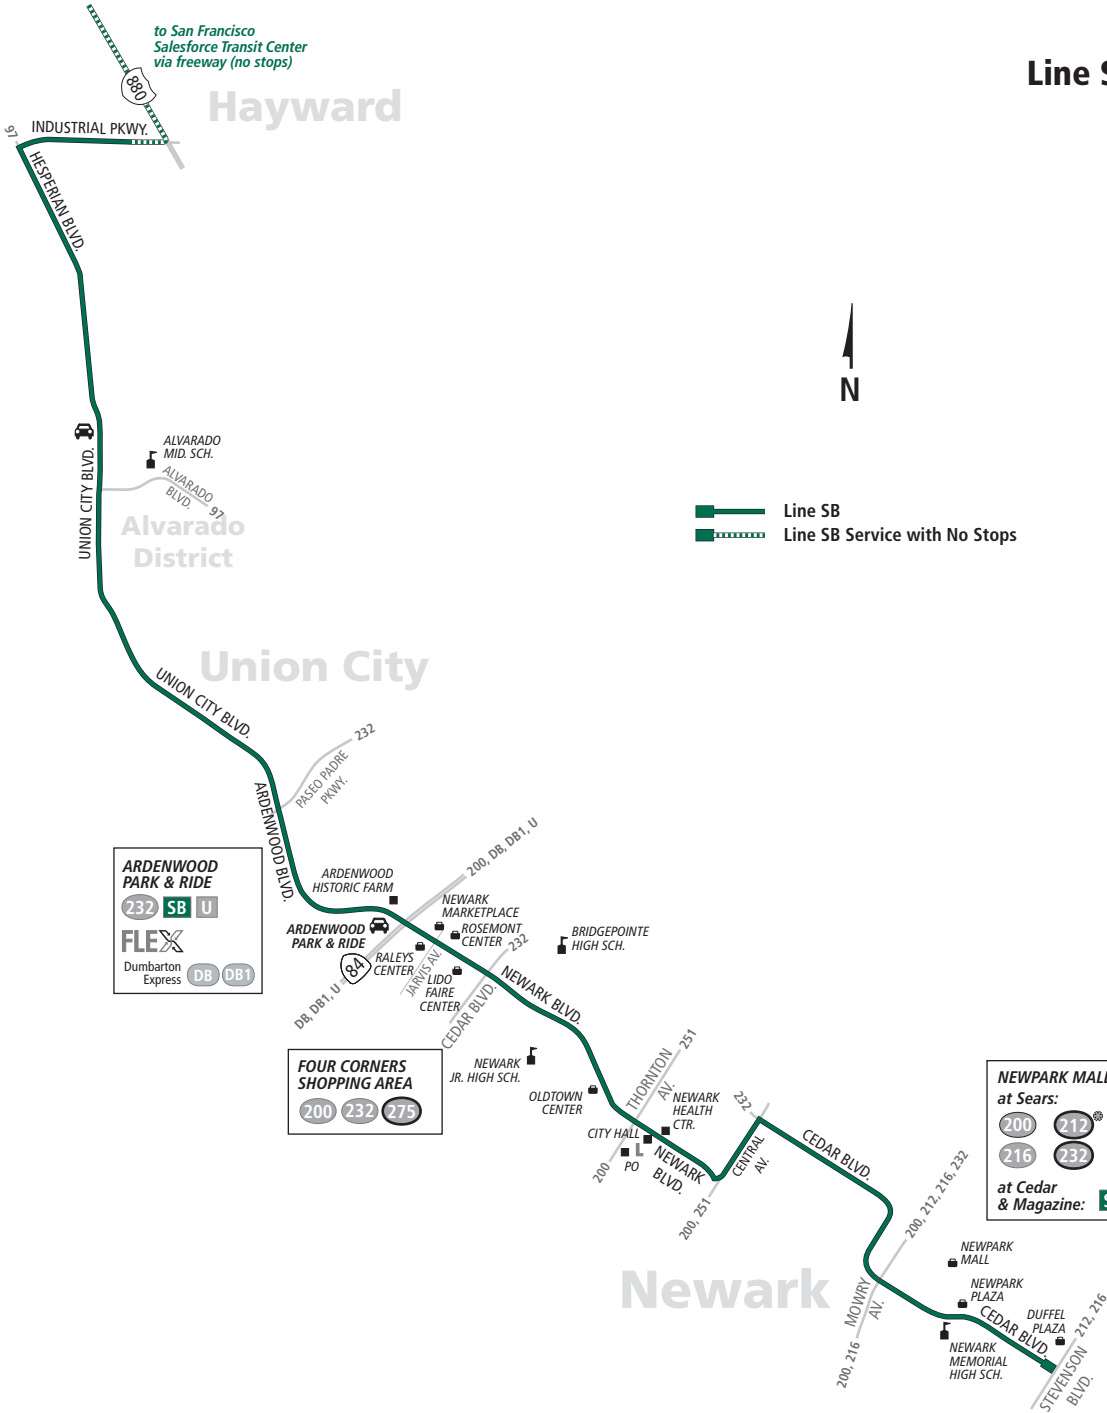

SB Monday through Friday except holidays To Cedar Blvd. & Stevenson Blvd., Newark

| Salesforce Transit Center | Hesperian Blvd. & Industrial Blvd. | Union City Blvd. & Alvarado Blvd. | Ardenwood Park & Ride | Thornton Ave. & Newark Blvd. | NewPark Mall | Cedar Blvd. & Stevenson Blvd. |
|---------------------------|------------------------------------|-----------------------------------|-----------------------|------------------------------|--------------|-------------------------------|
| 3:30p | 4:30p | 4:36p | 4:46p | 4:53p | 5:00p | 5:02p |
| 4:00p | 5:00p | 5:06p | 5:16p | 5:23p | 5:30p | 5:32p |
| 4:30p | 5:30p | 5:36p | 5:46p | 5:53p | 6:00p | 6:02p |
| 5:00p | 6:00p | 6:06p | 6:16p | 6:23p | 6:30p | 6:32p |
| 5:20p | 6:20p | 6:26p | 6:36p | 6:43p | 6:50p | 6:52p |
| 5:40p | 6:33p | 6:39p | 6:49p | 6:56p | 7:03p | 7:05p |
| 6:00p | 6:53p | 6:59p | 7:09p | 7:16p | 7:23p | 7:25p |
| 6:55p | 7:48p | 7:54p | 8:04p | 8:11p | 8:18p | 8:20p |

SB

AC TRANSIT SCHEDULE

EFFECTIVE:
December 23, 2018

Newark

Cedar St.

Fremont

Ardenwood Blvd.

Union City

Line SB

to San Francisco
Salesforce Transit Center
via freeway (no stops)

- Line SB
- Line SB Service with No Stops