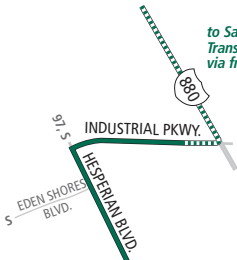

SB Monday through Friday except holidays To Cedar Blvd. & Stevenson Blvd., Newark

San Francisco (Transbay Temporary Terminal)	Hesperian Blvd. & Industrial Blvd.	Union City Blvd. & Alvarado Blvd.	Ardenwood Park & Ride	Thornton Ave. & Newark Blvd.	NewPark Mall	Cedar Blvd. & Stevenson Blvd.
4:00p	5:00p	5:06p	5:16p	5:23p	5:30p	5:32p
4:30p	5:30p	5:36p	5:46p	5:53p	6:00p	6:02p
5:00p	6:00p	6:06p	6:16p	6:23p	6:30p	6:32p
5:20p	6:20p	6:26p	6:36p	6:43p	6:50p	6:52p
5:40p	6:33p	6:39p	6:49p	6:56p	7:03p	7:05p
6:00p	6:53p	6:59p	7:09p	7:16p	7:23p	7:25p
6:55p	7:48p	7:54p	8:04p	8:11p	8:18p	8:20p

Union City

Union City Blvd.

Hayward

Hesperian Blvd.
Industrial Parkway

San Francisco

Transbay Temporary Terminal

Transbay Bus

Monday through Friday except holidays

Local Passengers Permitted for Local Fare

Line SB

to San Francisco
Transbay Temporary Terminal
via freeway (no stops)

Hayward

ALVARADO
MID. SCH.
ALVARADO
BLVD.

Alvarado District

Union City

**ARDENWOOD
PARK & RIDE**
232 SB U
FLEX
Dumbarton
Express DB DB1

**FOUR CORNERS
SHOPPING AREA**
200 232 275

NEWARK MALL
at Sears:
200 212 216 232
at Cedar
& Magazine: SB

- Line SB
- Line SB Service with No Stops

Newark