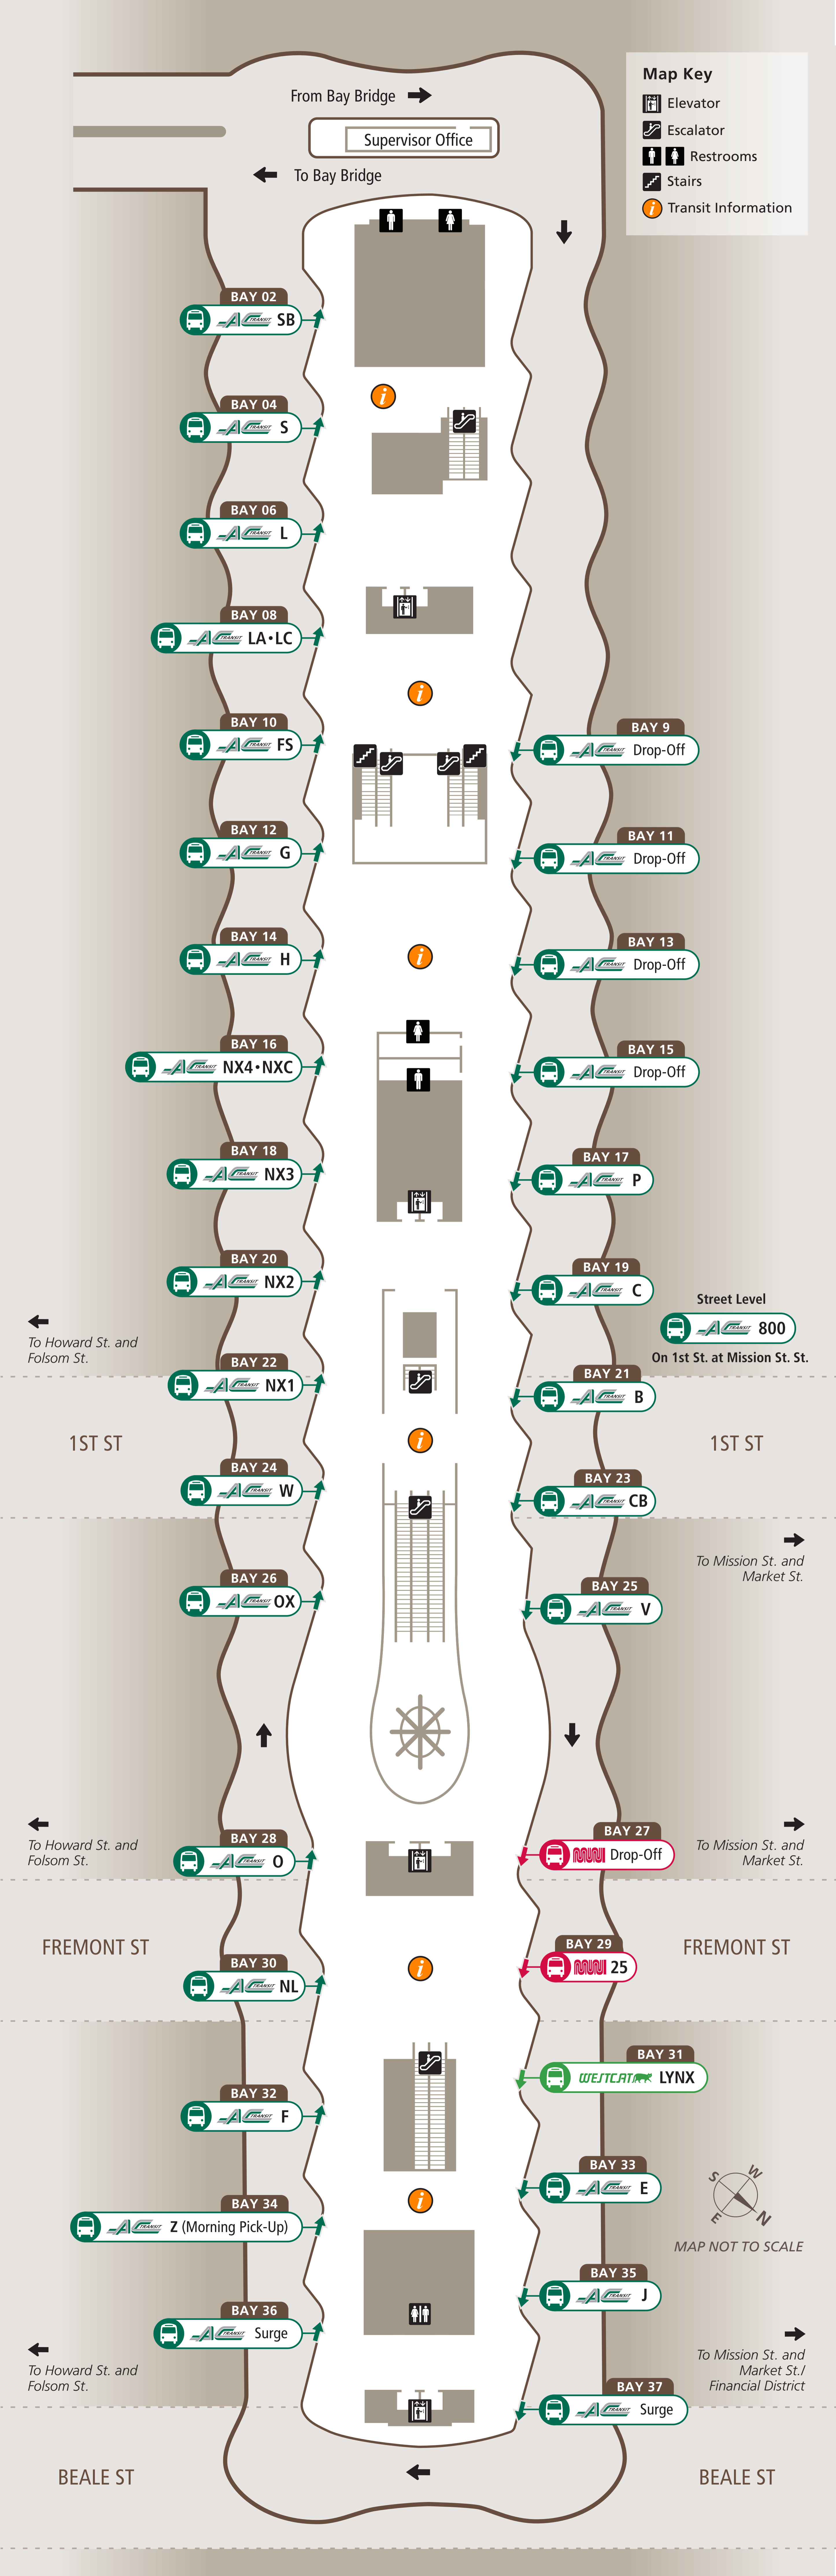

Map Key

- Elevator
- Escalator
- Restrooms
- Stairs
- Transit Information

From Bay Bridge →

← To Bay Bridge

Supervisor Office

Street Level

800
On 1st St. at Mission St. St.

1ST ST

FREMONT ST

1ST ST

FREMONT ST

BEALE ST

BEALE ST

MAP NOT TO SCALE

To Mission St. and Market St.
To Mission St. and Financial District

To Howard St. and Folsom St.

To Howard St. and Folsom St.

To Howard St. and Folsom St.

BAY 02 SB

BAY 04 S

BAY 06 L

BAY 08 LA•LC

BAY 10 FS

BAY 12 G

BAY 30 NL

BAY 32 F

BAY 34 Z (Morning Pick-Up)

BAY 36 Surge

BAY 9 Drop-Off

BAY 11 Drop-Off

BAY 13 Drop-Off

BAY 15 Drop-Off