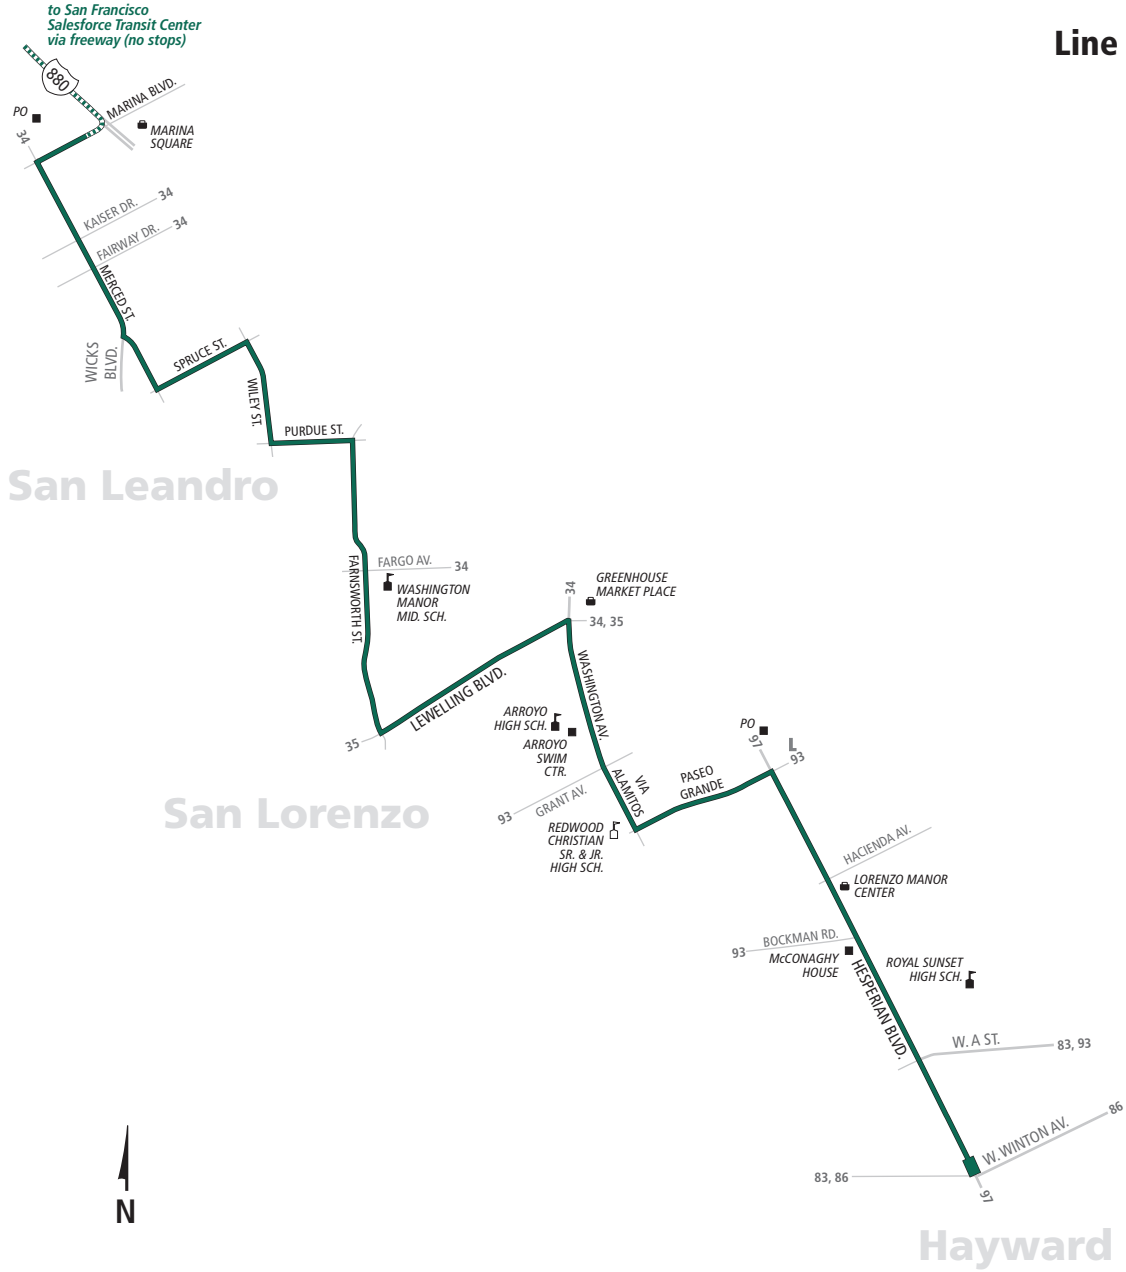

S Monday through Friday except holidays To Winton Ave. & Hesperian Blvd.

Salesforce Transit Center	Marina Blvd. & Merced St.	Farnsworth St. & Manor Blvd.	Washington Ave. & Lewelling Blvd.	Paseo Grande & Hesperian Blvd.	Winton Ave. & Hesperian Blvd.
4:15p	5:03p	5:12p	5:17p	5:22p	5:30p
4:45p	5:33p	5:42p	5:47p	5:52p	6:00p
5:15p	6:03p	6:12p	6:17p	6:22p	6:30p
5:45p	6:33p	6:42p	6:47p	6:52p	7:00p
6:30p	7:03p	7:12p	7:17p	7:22p	7:30p
7:00p	7:33p	7:42p	7:47p	7:52p	8:00p

S

AC TRANSIT SCHEDULE

EFFECTIVE:

August 12, 2018

▶ **Hayward**

Hesperian Blvd.

▶ **San Lorenzo**

Paseo Grande

▶ **San Leandro**

Washington Ave.

Lewelling Blvd.

Farnsworth St.

Merced St.

▶ **San Francisco**

Salesforce Transit Center

Transbay Bus

Monday through Friday except
holidays

No Local Passengers Allowed

Line S

- Line S
- Line S Service with No Stops