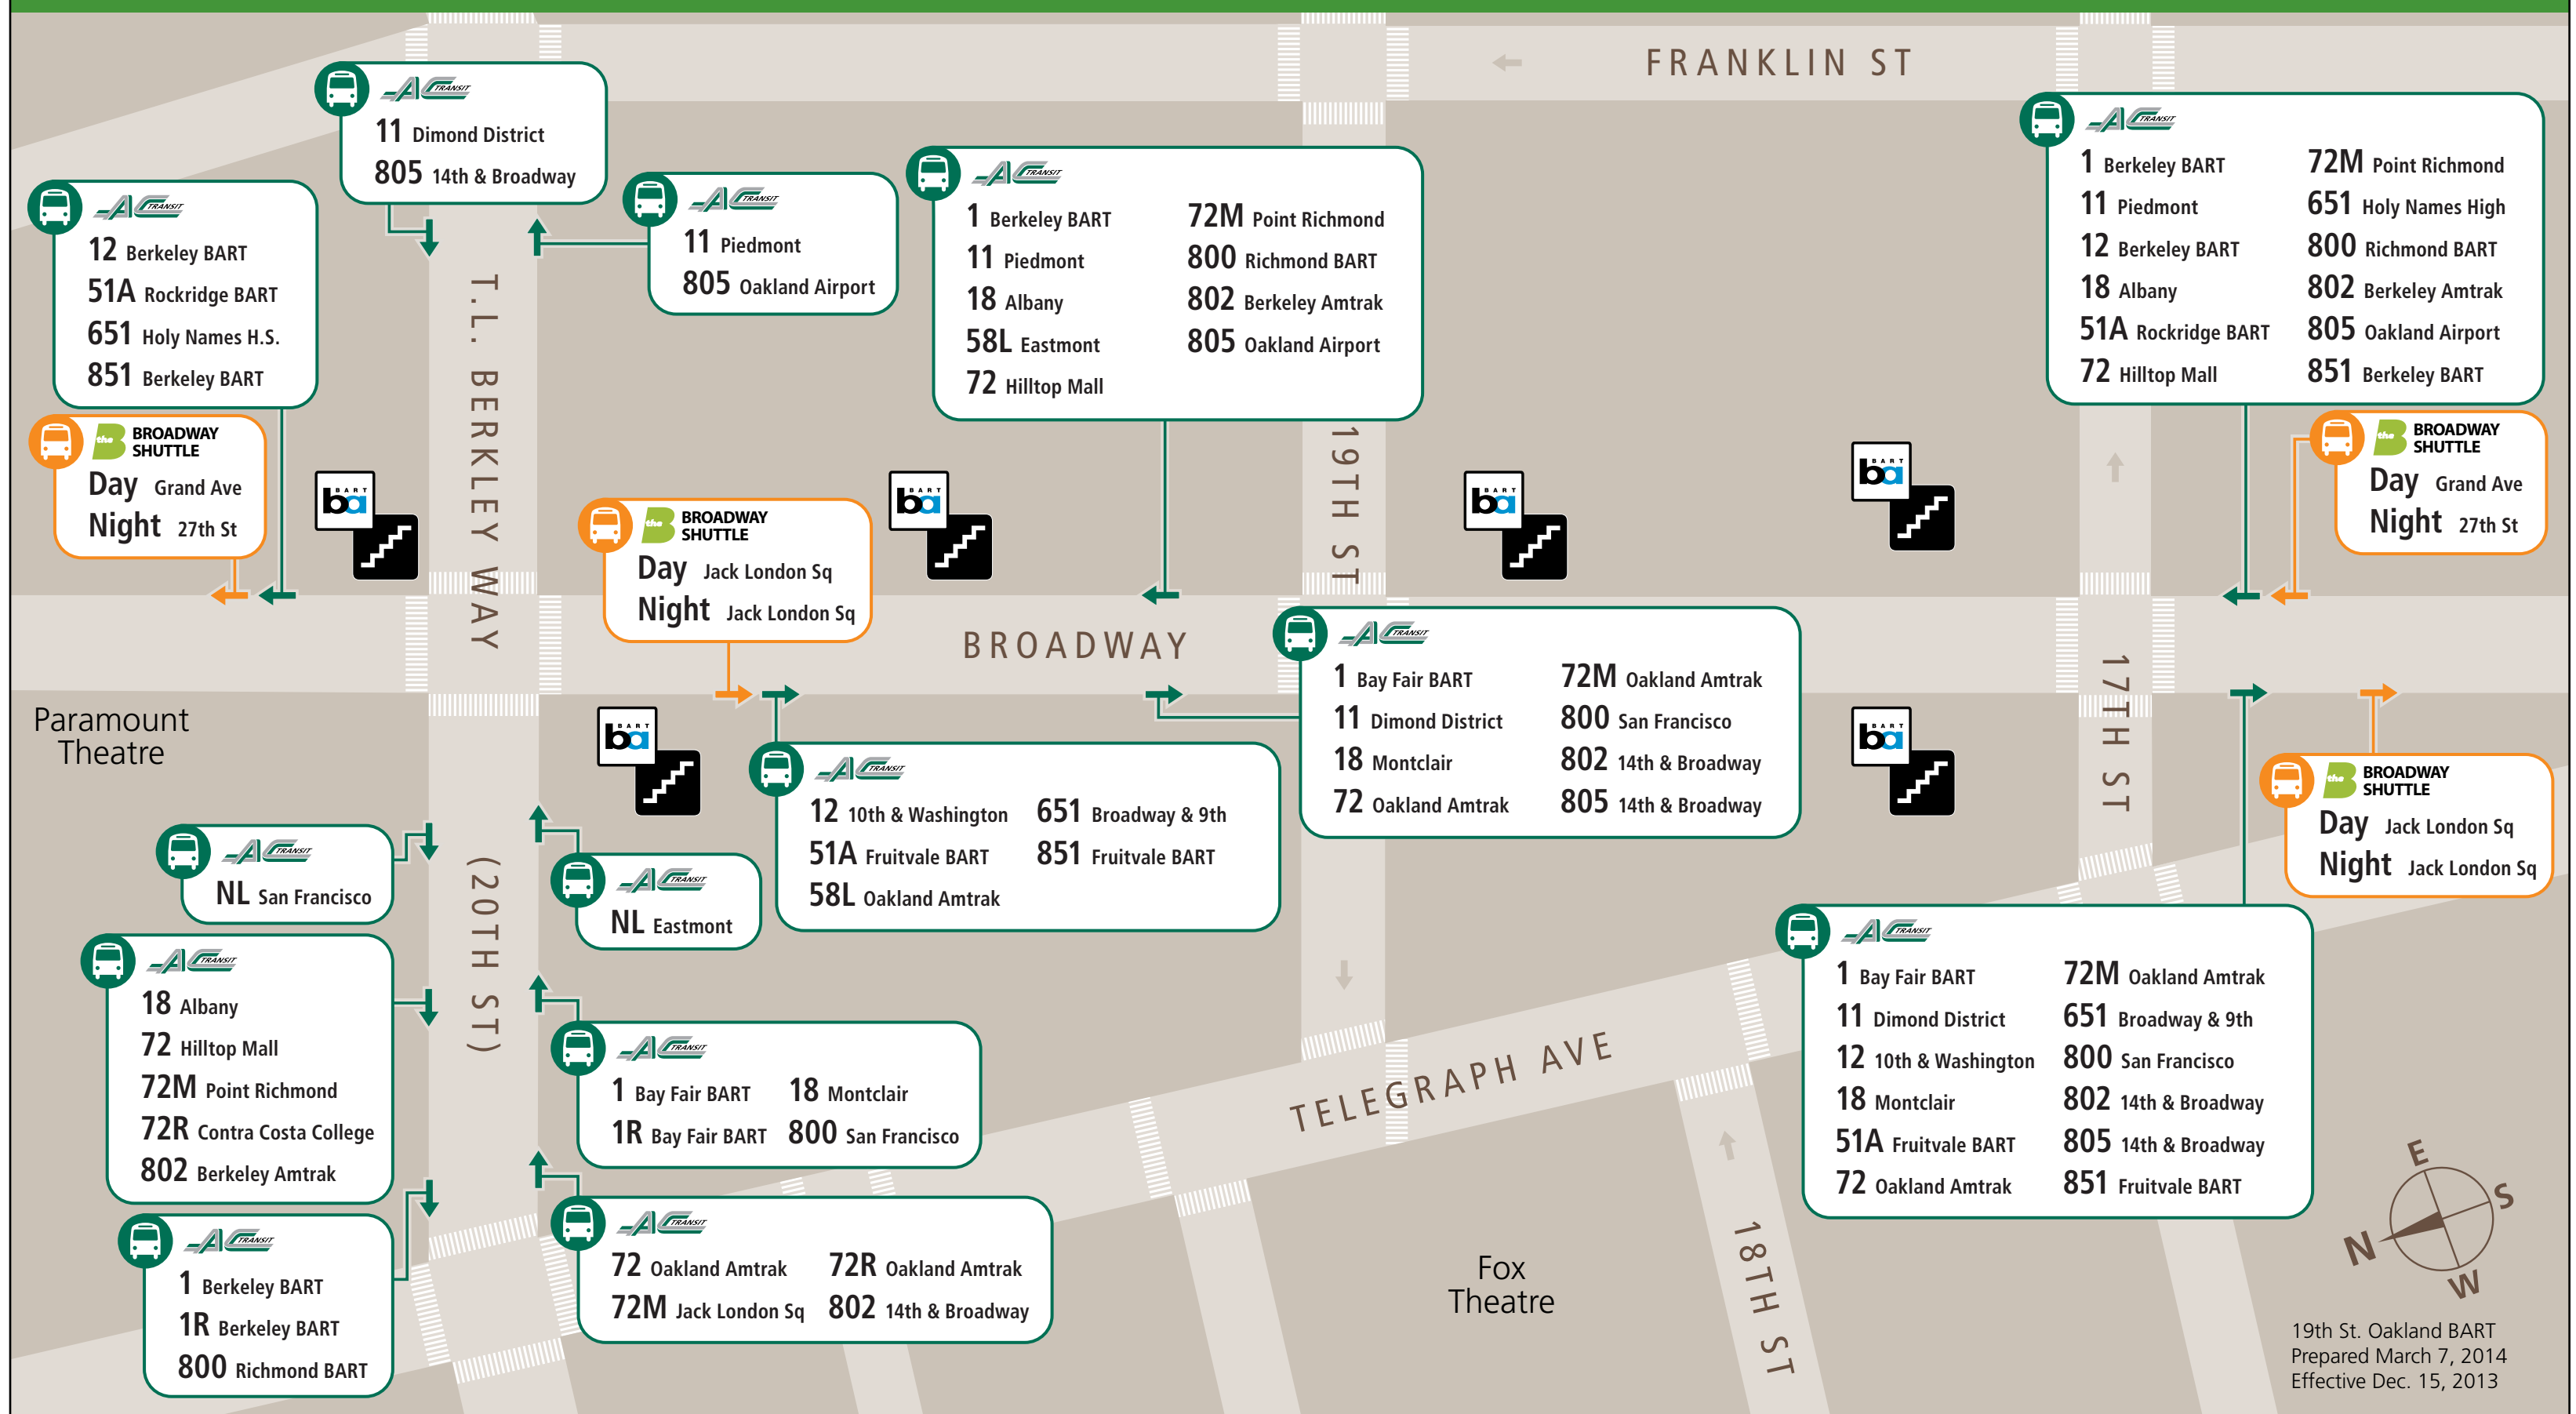

Find Your Bus

19th St. Oakland BART
Prepared March 7, 2014
Effective Dec. 15, 2013

Bus connections at 19th St. Oakland BART

AC Transit

Line	Destination	Via
1	Berkeley BART	Telegraph Ave., Bancroft Way
1	Bay Fair BART	Broadway, 11th St., International Blvd., San Leandro BART, E. 14th St.
1R	Berkeley BART	Telegraph Ave., Bancroft Way. Makes stops only at "Rapid" stops
1R	Bay Fair BART	Broadway, 11th St., International Blvd., E. 14th St. Makes stops only at "Rapid" stops
11	Highland Ave. & Highland Way, Piedmont (Weekdays, commute hours: Estates Dr.)	T.L. Berkeley Way (20th St.), Harrison St., Oakland Ave. (Weekdays, commute hours: Hampton Rd., Estates Dr.)
11	Fruitvale Ave. & MacArthur Blvd., Dimond District	Broadway, 7th St., E. 10th St., E. 12th St., 14th Ave., MacArthur Blvd.
12	Berkeley BART	Broadway, Grand Ave., Linda Ave., Piedmont Ave., 51st St., Temescal Dist., 55th St., Martin Luther King Jr. Way
12	10th St. & Washington St.	Broadway, 10th St.
18	Albany (University Village)	Martin Luther King Jr. Way, 55th St., Shattuck Ave., Solano Ave.
18	Montclair (Moraga Ave. at Medau Pl.)	Broadway, 11th St., Park Blvd., Moraga Ave.
51A	Rockridge BART	Broadway, College Ave.
51A	Fruitvale BART	Broadway, Webster Tube, Santa Clara Ave., Broadway
58L	Eastmont Transit Center	Grand Ave., MacArthur Blvd. (Makes limited stops only)
58L	Jack London Square	Broadway (Makes limited stops only)
72	Hilltop Mall	San Pablo Ave., Moyers Rd., Shane Dr.
72	Oakland Amtrak	Broadway, Embarcadero

72M	Point Richmond	San Pablo Ave., Macdonald Ave., Garrard Blvd.
72M	Oakland Amtrak	Broadway, Embarcadero
72R	Contra Costa College	San Pablo Ave. Makes stops only at "Rapid" stops
72R	Jack London Square	Broadway. Makes stops only at "Rapid" stops
651	Holy Names High School	Broadway, Broadway Terrace, Florence Ave.
651	Broadway & 9th St.	Broadway
800	San Francisco	Broadway, I-980, I-80, San Francisco-Oakland Bay Bridge
800	Richmond BART (All-Nighter: 1 a.m.–5 a.m.)	Telegraph Ave., Ashby BART, Shattuck Ave., University Ave., San Pablo Ave., Macdonald Ave.
802	Berkeley Amtrak (All-Nighter: 1 a.m.–5 a.m.)	San Pablo Ave., University Ave.
802	14th & Broadway (All-Nighter: 1 a.m.–5 a.m.)	Broadway
805	Oakland Airport (All-Nighter: 1 a.m.–5 a.m.)	Grand Ave., MacArthur Blvd., 73rd Ave., Coliseum BART, Hegenberger Rd.
805	14th & Broadway (All-Nighter: 1 a.m.–5 a.m.)	Broadway
851	Berkeley BART (All-Nighter: 1 a.m.–5 a.m.)	Broadway, College Ave., Bancroft Way
851	Fruitvale BART (All-Nighter: 1 a.m.–5 a.m.)	Broadway, Webster Tube, Santa Clara Ave., Broadway
NL	Eastmont Transit Center	Grand Ave., MacArthur Blvd. (Makes limited stops only)
NL	San Francisco	West Grand Ave., I-80 (Bay Bridge) (Makes limited stops only)

Broadway Shuttle

Line	Destination	Via
Day	Jack London Sq. to Webster St. & Grand Ave.	Broadway
Night (Fri/Sat only)	Jack London Sq. to 27th St.	Broadway