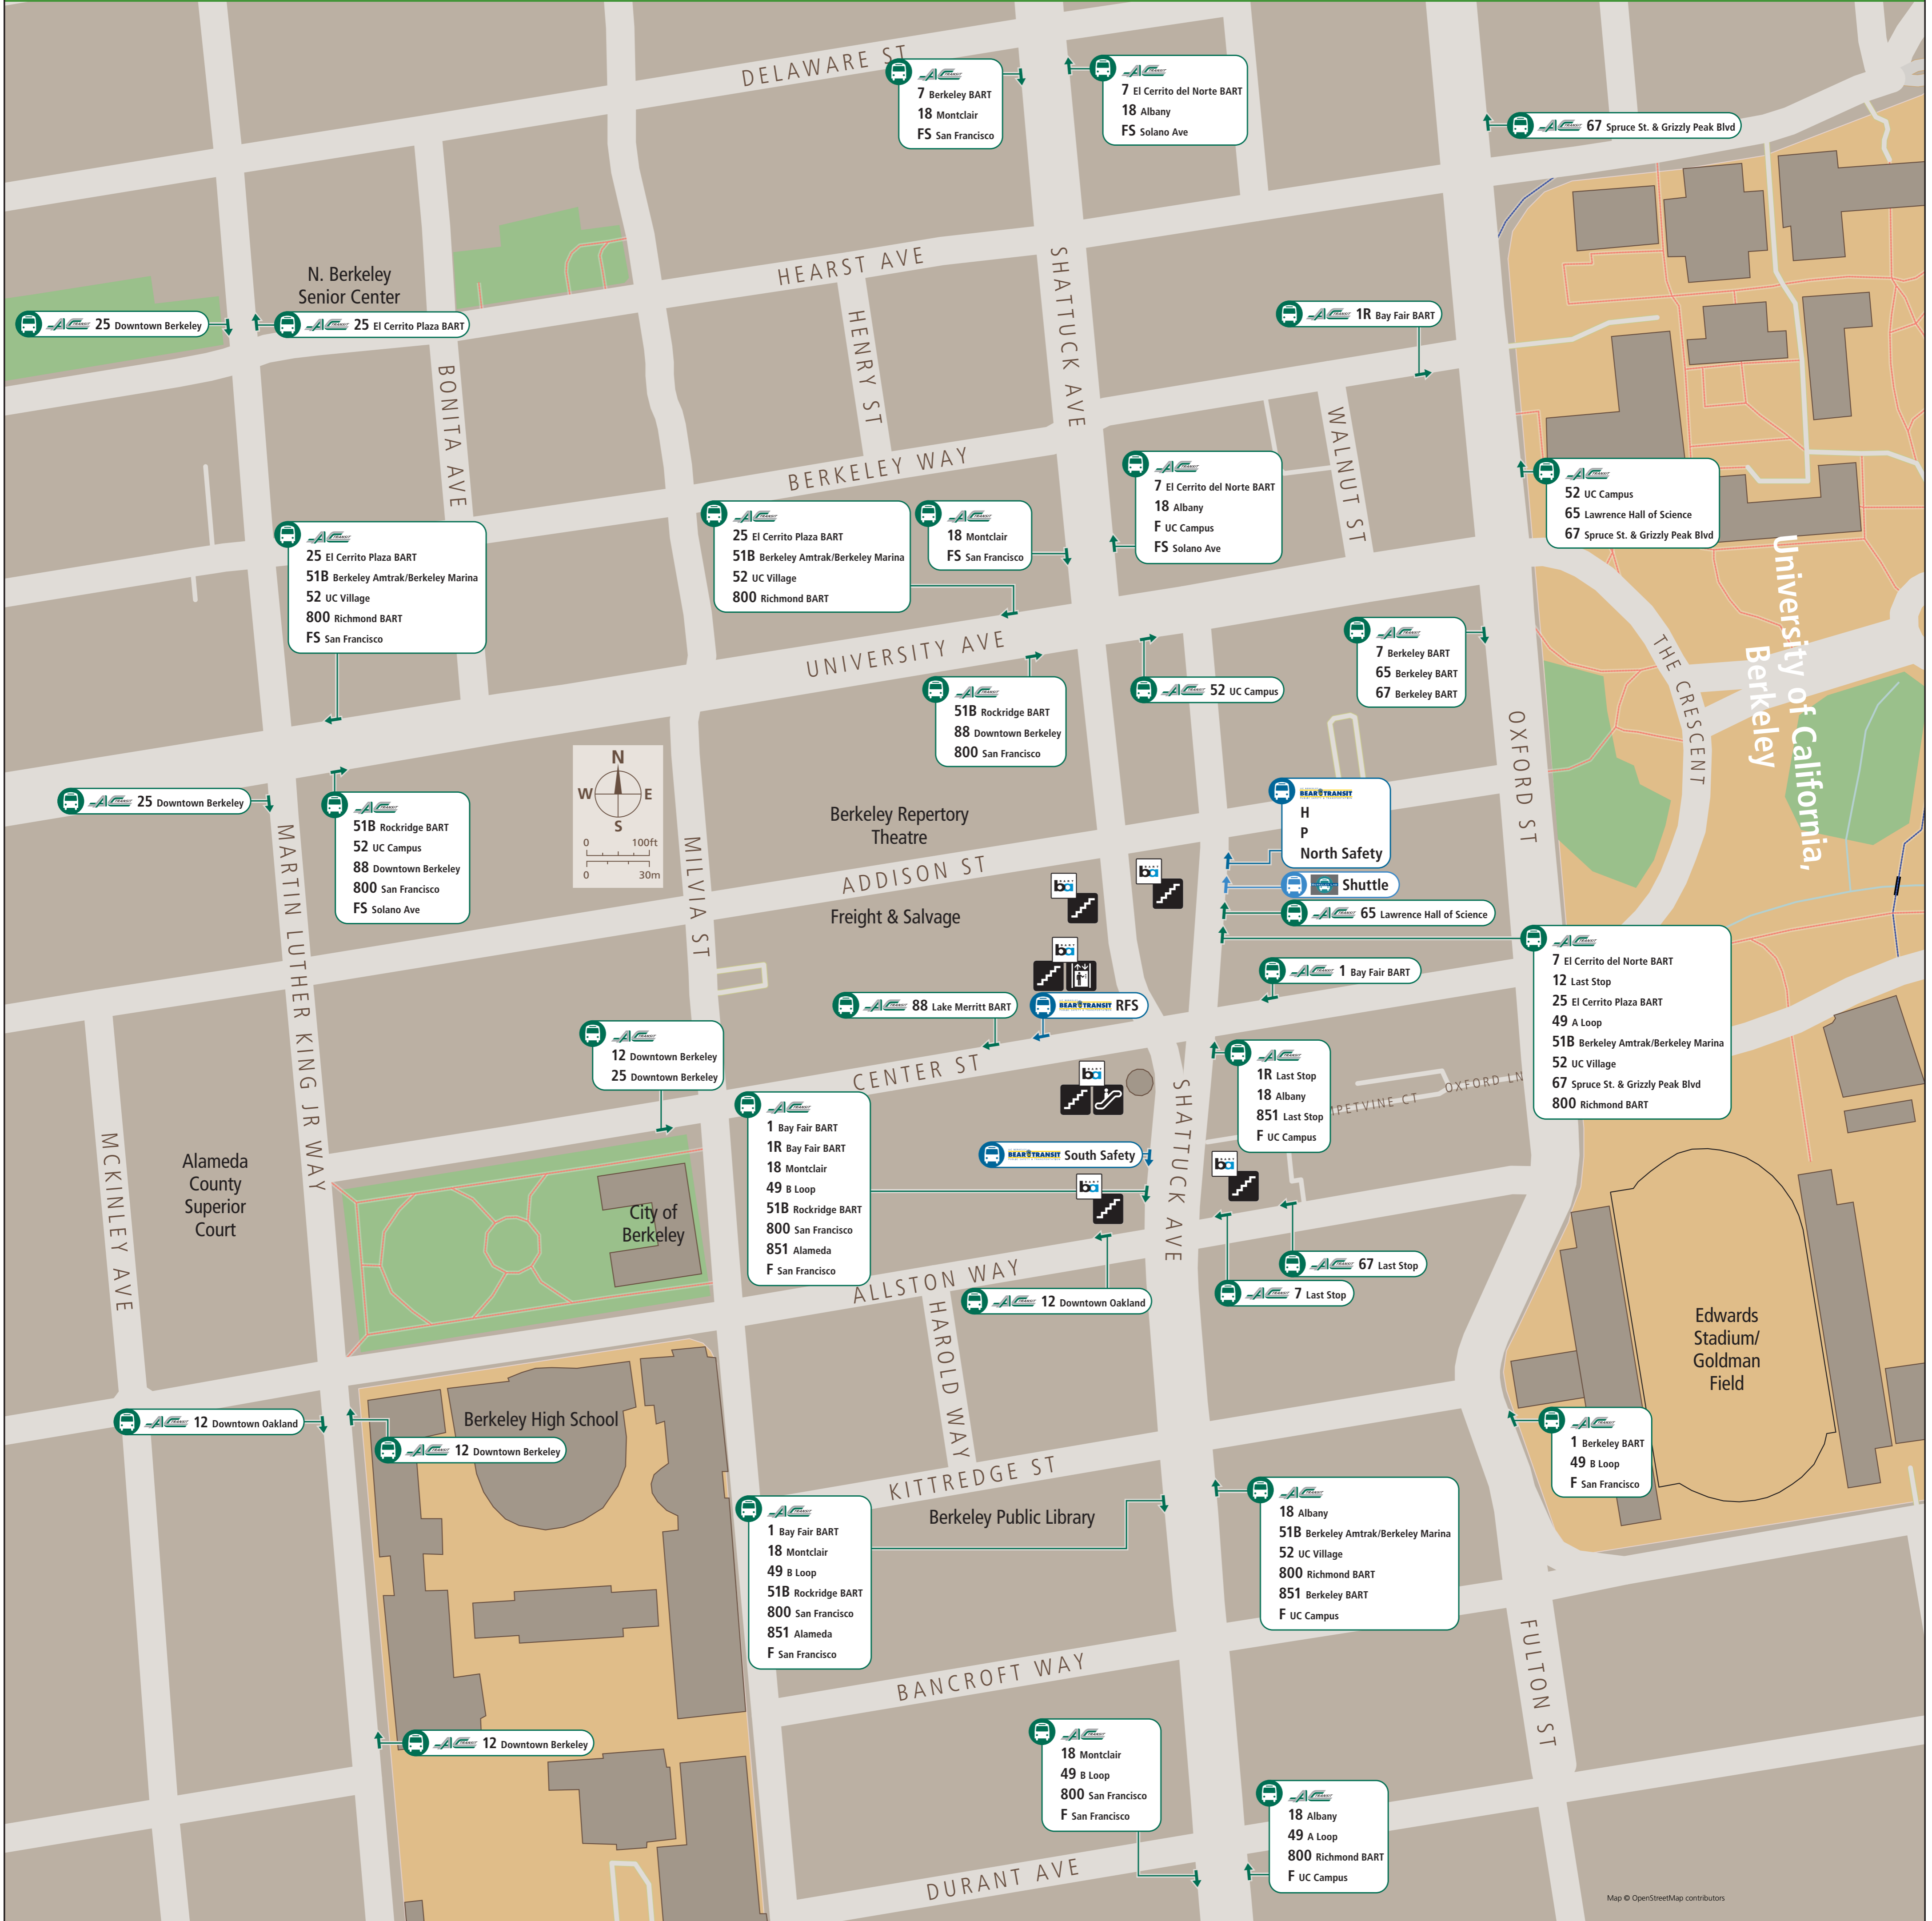

## Bus connections at Berkeley BART

Line	Destination	Via
1	Bay Fair BART	Durant Ave., Telegraph Ave., downtown Oakland, International Blvd., E. 14th St.
1R	Bay Fair BART	Durant Ave., Telegraph Ave., downtown Oakland, International Blvd., E. 14th St. Stops at "Rapid" stops only
7	El Cerrito del Norte BART	Shattuck Ave., Arlington Ave., Barrett Ave.
12	Downtown Oakland	Martin Luther King Jr. Way, 55th St., Temescal Dist., Piedmont Ave., Grand Ave.
18	University Village, Albany	Shattuck Ave., Solano Ave.
18	Montclair (Moraga Ave. at Medau Pl.)	Shattuck Ave., 55th St., Martin Luther King Jr. Way, MacArthur BART, 11th St., Park Blvd., Moraga Ave.
25	A Loop, to El Cerrito Plaza BART	University Ave., Martin Luther King Jr. Wy., Hopkins St., Gilman St., University Village, Pierce St., Central Ave.
25	B Loop, to El Cerrito Plaza BART	Martin Luther King Jr. Wy., The Alameda, Solano Ave., Colusa St., Fairmount Ave.
49	A Loop, to Rockridge BART	Durant Ave., Piedmont Ave., Warring St., Derby St., Claremont Ave., College Ave.
49	B Loop, to Rockridge BART	Shattuck Ave., Dwight Way, 7th St., Ashby Ave., College Ave.
51B	Berkeley Amtrak/Berkeley Marina	University Ave.
51B	Rockridge BART	Durant Ave., College Ave.
52	University Village, Albany	University Ave., San Pablo Ave., Cedar St., San Pablo Ave.
65	Lawrence Hall of Science / Senior Ave. & Grizzly Peak Blvd.	Hearst Ave., Euclid Ave., Grizzly Peak Blvd.