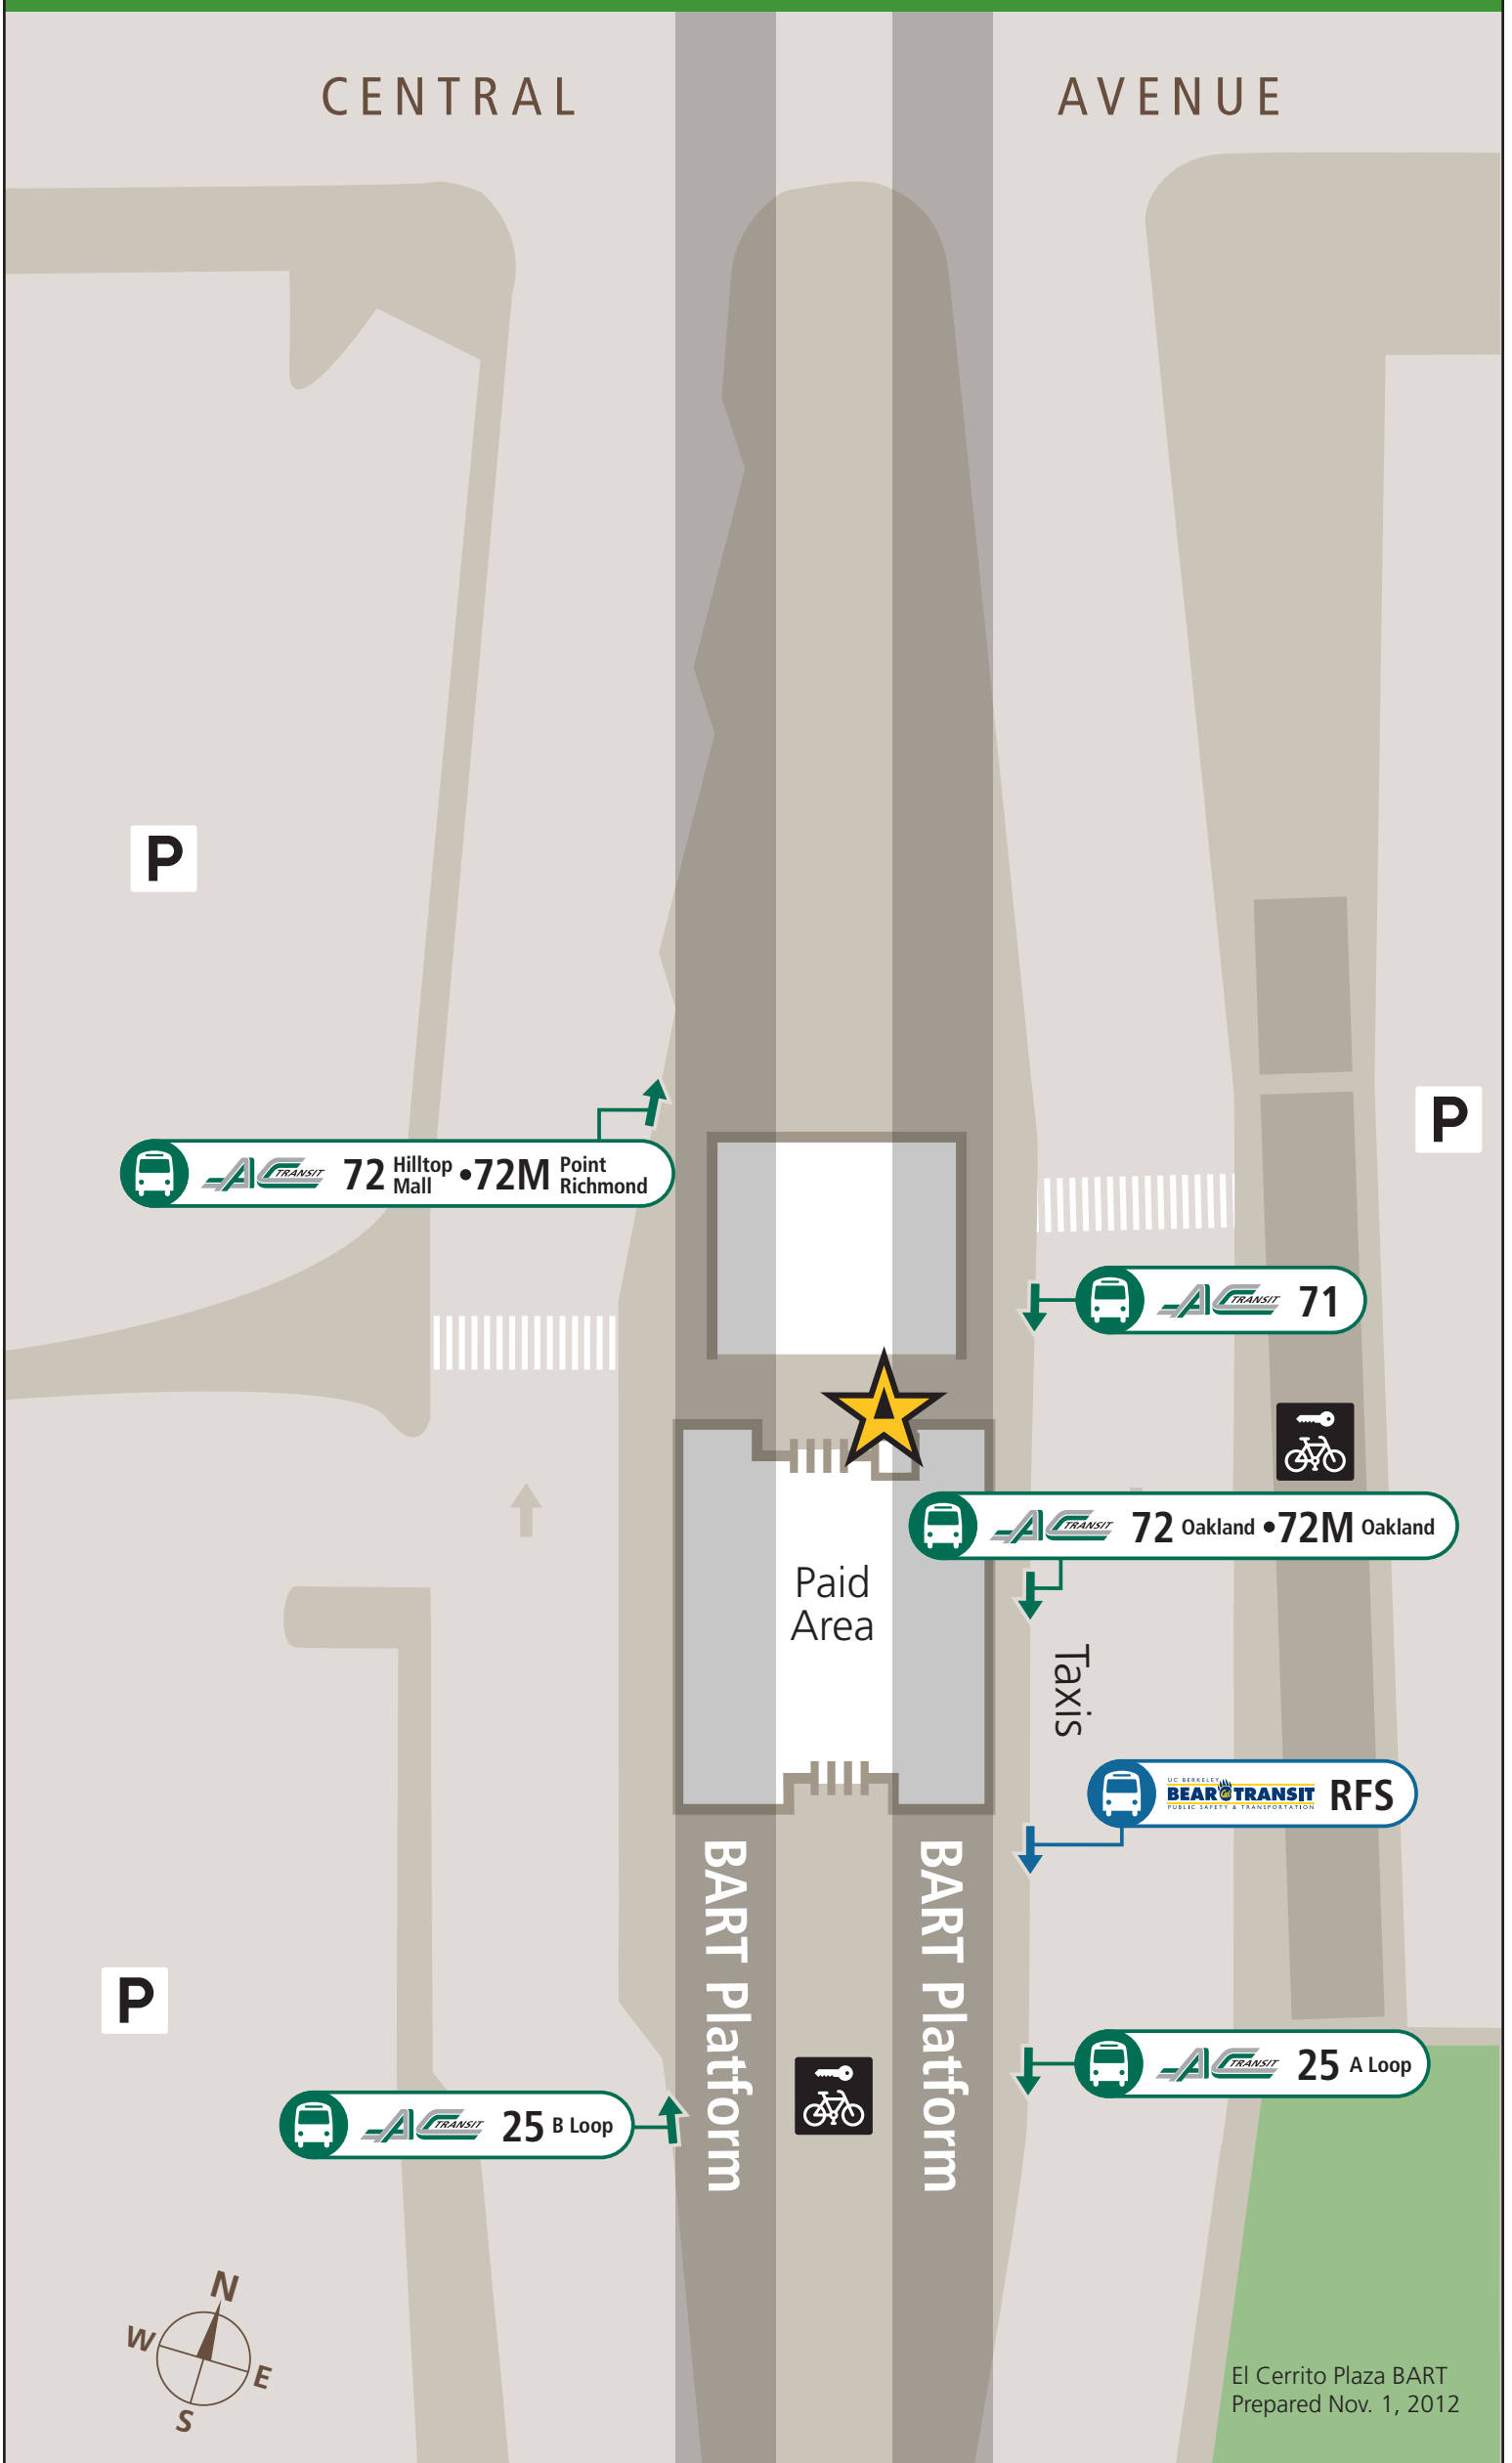

## Bus connections at El Cerrito Plaza BART

### AC Transit

Line	Destination	Via
25	A loop, returning to El Cerrito Plaza BART	Fairmount Ave., Colusa Ave., Martin Luther King Jr. Way., Berkeley BART, Martin Luther King Jr. Way, Gilman St., University Village, Pierce St., Central Ave.
25	B loop, returning to El Cerrito Plaza BART	Central Ave., Pierce St., University Village, Gilman St., Martin Luther King Jr. Way, Berkeley BART, Martin Luther King Jr. Way, Colusa Ave., Fairmount Ave.
71	Richmond Parkway Transit Center	Carlson Blvd., Hartnett Ave., Richmond BART, Rumrill Blvd., Contra Costa College, Parchester Village, Giant Highway, Atlas Rd. , Richmond Pkwy.
72	Hilltop Mall	San Pablo Ave., Moyers Rd., Shane Dr.
72	Oakland Amtrak	San Pablo Ave., downtown Oakland, Jack London Square
72M	Point Richmond	Macdonald Ave., Garrard Blvd.
72M	Oakland Amtrak	San Pablo Ave., downtown Oakland, Jack London Square

### Bear Transit (U.C. Berkeley)

Line	Destination
RFS	Richmond Field Station

El Cerrito BART; Richmond Field; Regatta Facility; Buchanan Street; Hopkins Street; Downtown Berkeley BART; Hearst Mining Circle; Oxford Street; Center Street