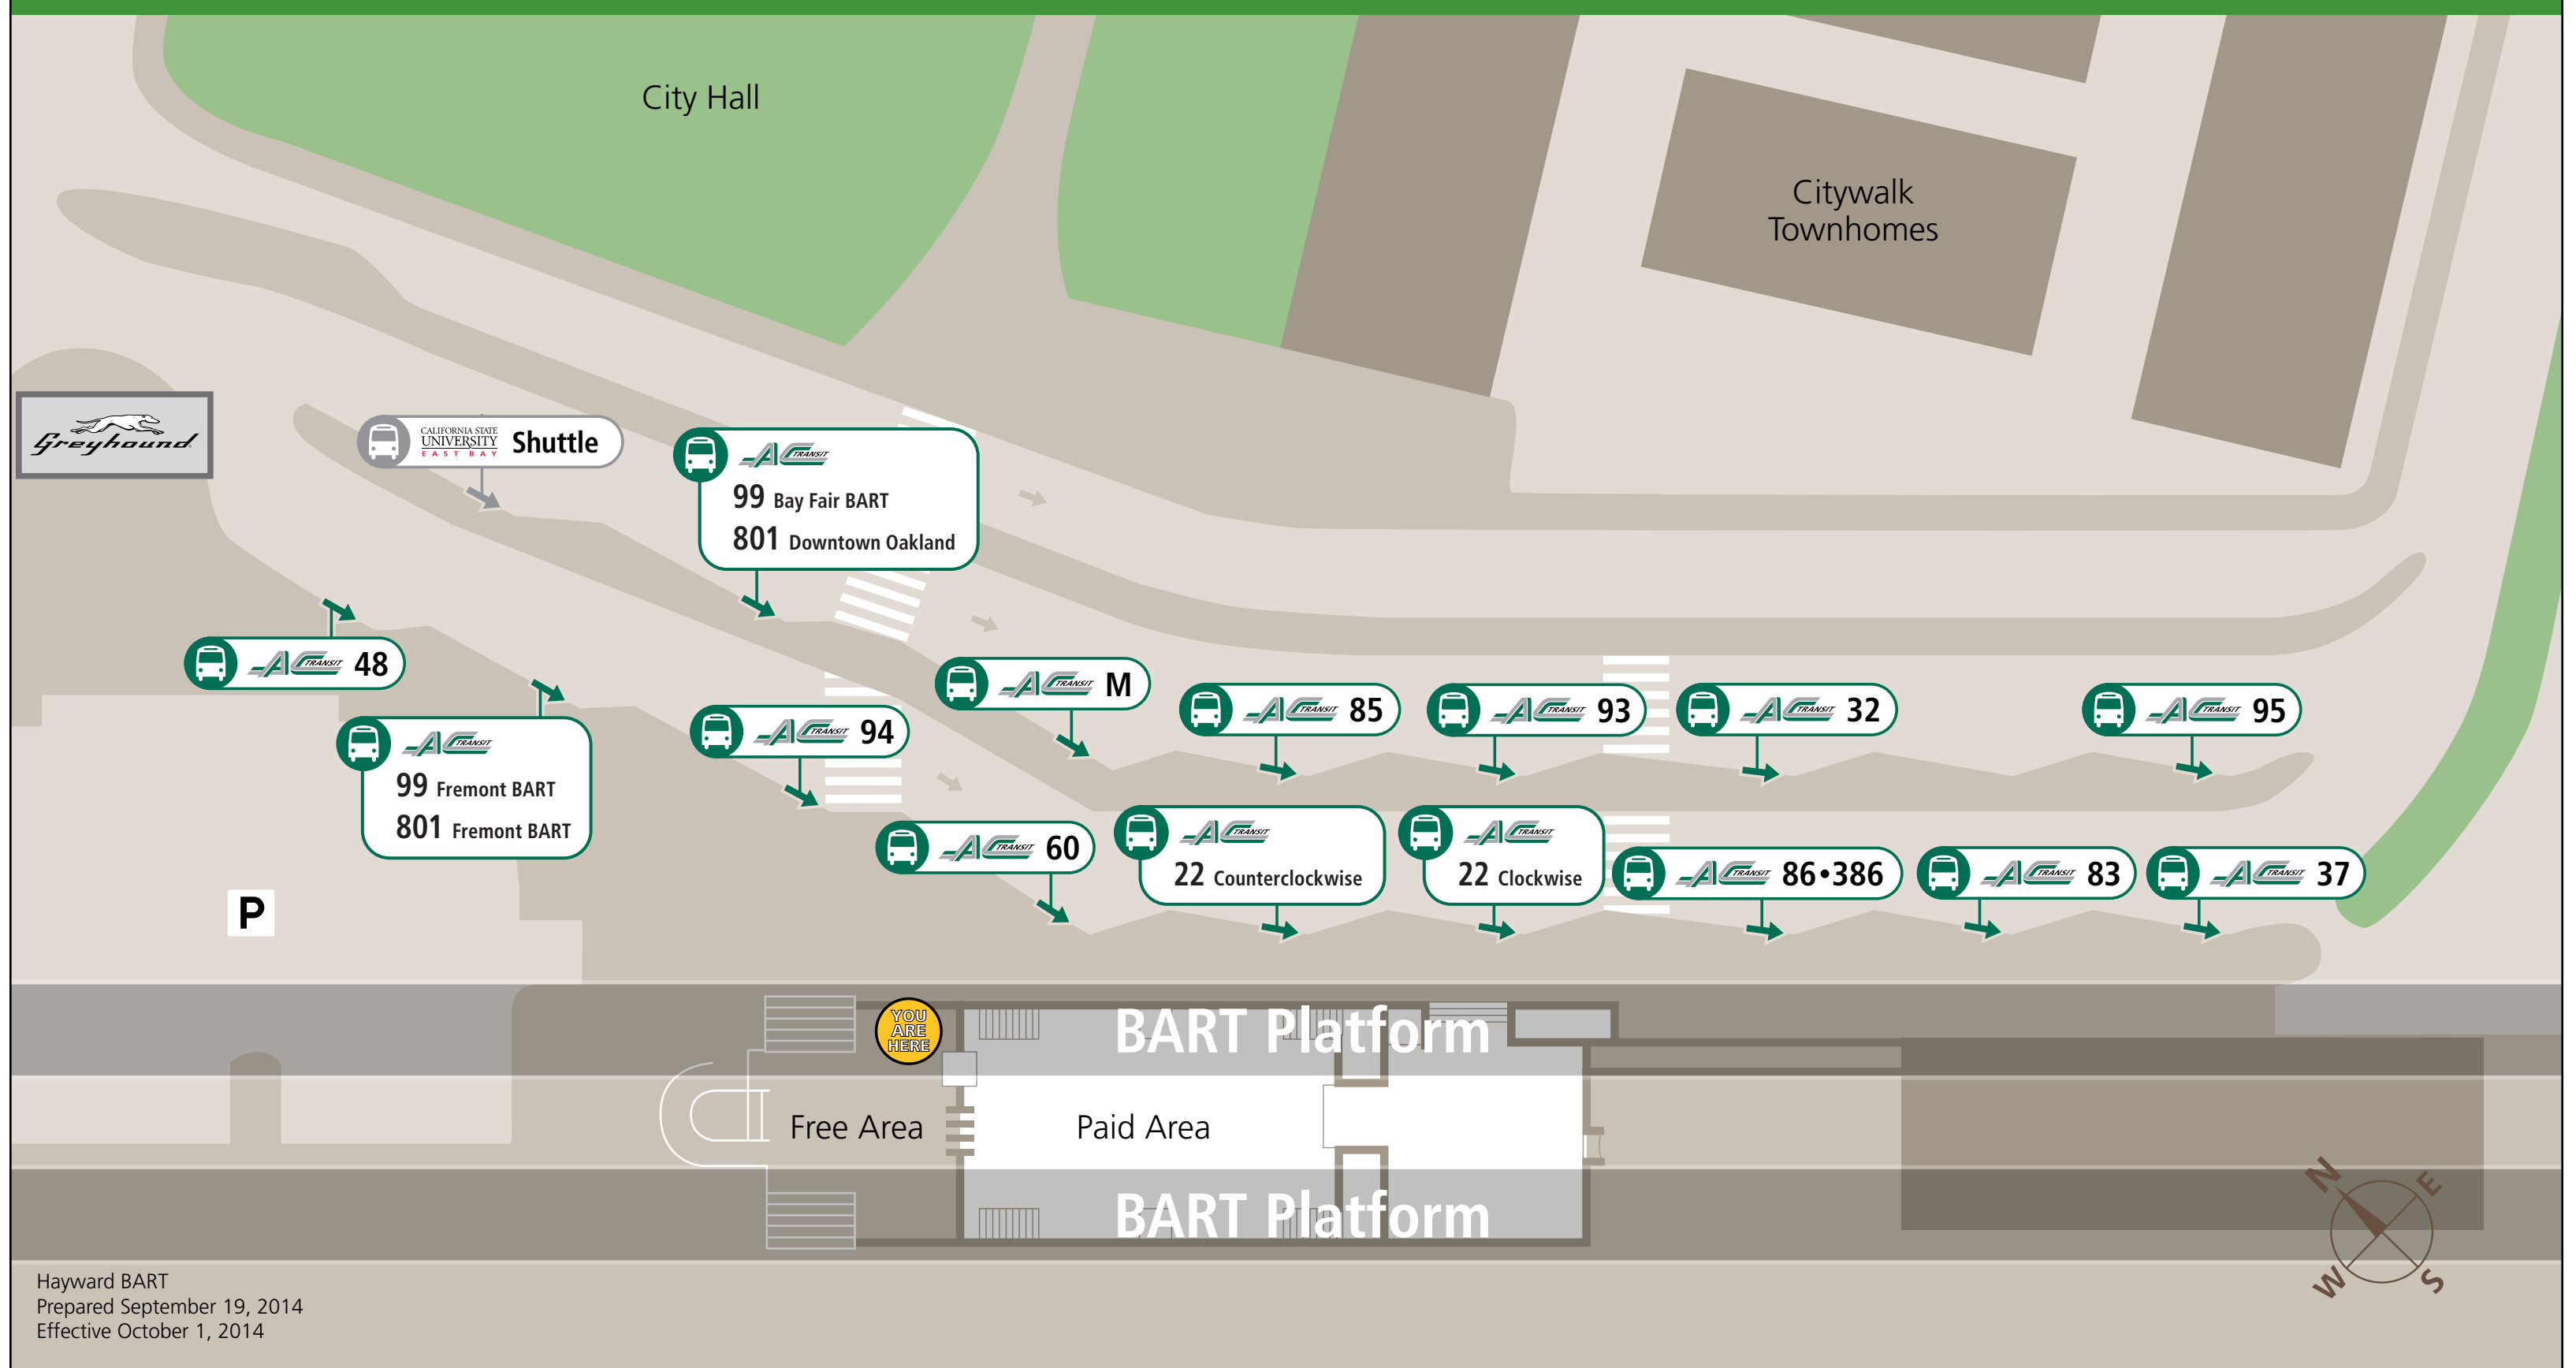

Find Your Bus

Hayward BART
Prepared September 19, 2014
Effective October 1, 2014

Bus connections at Hayward BART

Line	Destination	Via
22	Clockwise loop, returning to Hayward BART	Mission Blvd., South Hayward BART, W. Tennyson Rd., Hesperian Blvd., Chabot College, Southland Mall, Southland Dr., W. Winton Ave.
22	Counterclockwise loop, returning to Hayward BART	W. Winton Ave., Southland Dr., Southland Mall, Hesperian Blvd., W. Tennyson Rd., South Hayward BART, Mission Blvd.
32	Clockwise loop, returning to Hayward BART	Western Blvd., Blossom Wy., Meekland Ave., Lewelling Blvd., Hesperian Blvd., Bay Fair BART, 164th Ave., Miramar Ave., Stanton Ave., Somerset Ave., Lake Chabot Rd., Castro Valley Blvd., Castro Valley BART, Center St., B St.
32	Counterclockwise loop, returning to Hayward BART	B St., Center St., Castro Valley Blvd., Castro Valley BART, Lake Chabot Rd., Somerset Ave., Stanton Ave., Miramar Ave., 164th Ave., Bay Fair BART, Hesperian Blvd., Lewelling Blvd., Meekland Ave., Blossom Way, Western Blvd.
37	Clockwise loop, returning to Hayward BART	Meek Ave., Silva Ave., Whitman St., South Hayward BART, W. Tennyson Rd., Patrick Ave., Underwood Ave., Evergreen St., Santa Clara St., Amador St., Alameda County offices, Santa Clara St., A St.
37	Counterclockwise loop, returning to Hayward BART	A St., Santa Clara St., Amador St., Alameda County offices, Santa Clara St., Evergreen St., Underwood Ave., Patrick Ave., W. Tennyson Rd., South Hayward BART, Whitman St., Silva Ave., Meek Ave.
48	Bay Fair BART	Foothill Blvd., City Center Dr., Grove Wy., Redwood Rd., Castro Valley BART, Center St., Seven Hills Rd., Redwood Rd., Somerset Ave., Lake Chabot Rd., Castro Valley Blvd., Foothill Blvd., 159th Ave.
60	Cal State East Bay	2nd St., Campus Dr.
83	South Hayward BART	A St., Hesperian Blvd., W. Winton Ave., Clawiter Blvd., Arden Rd., W. Tennyson Rd.