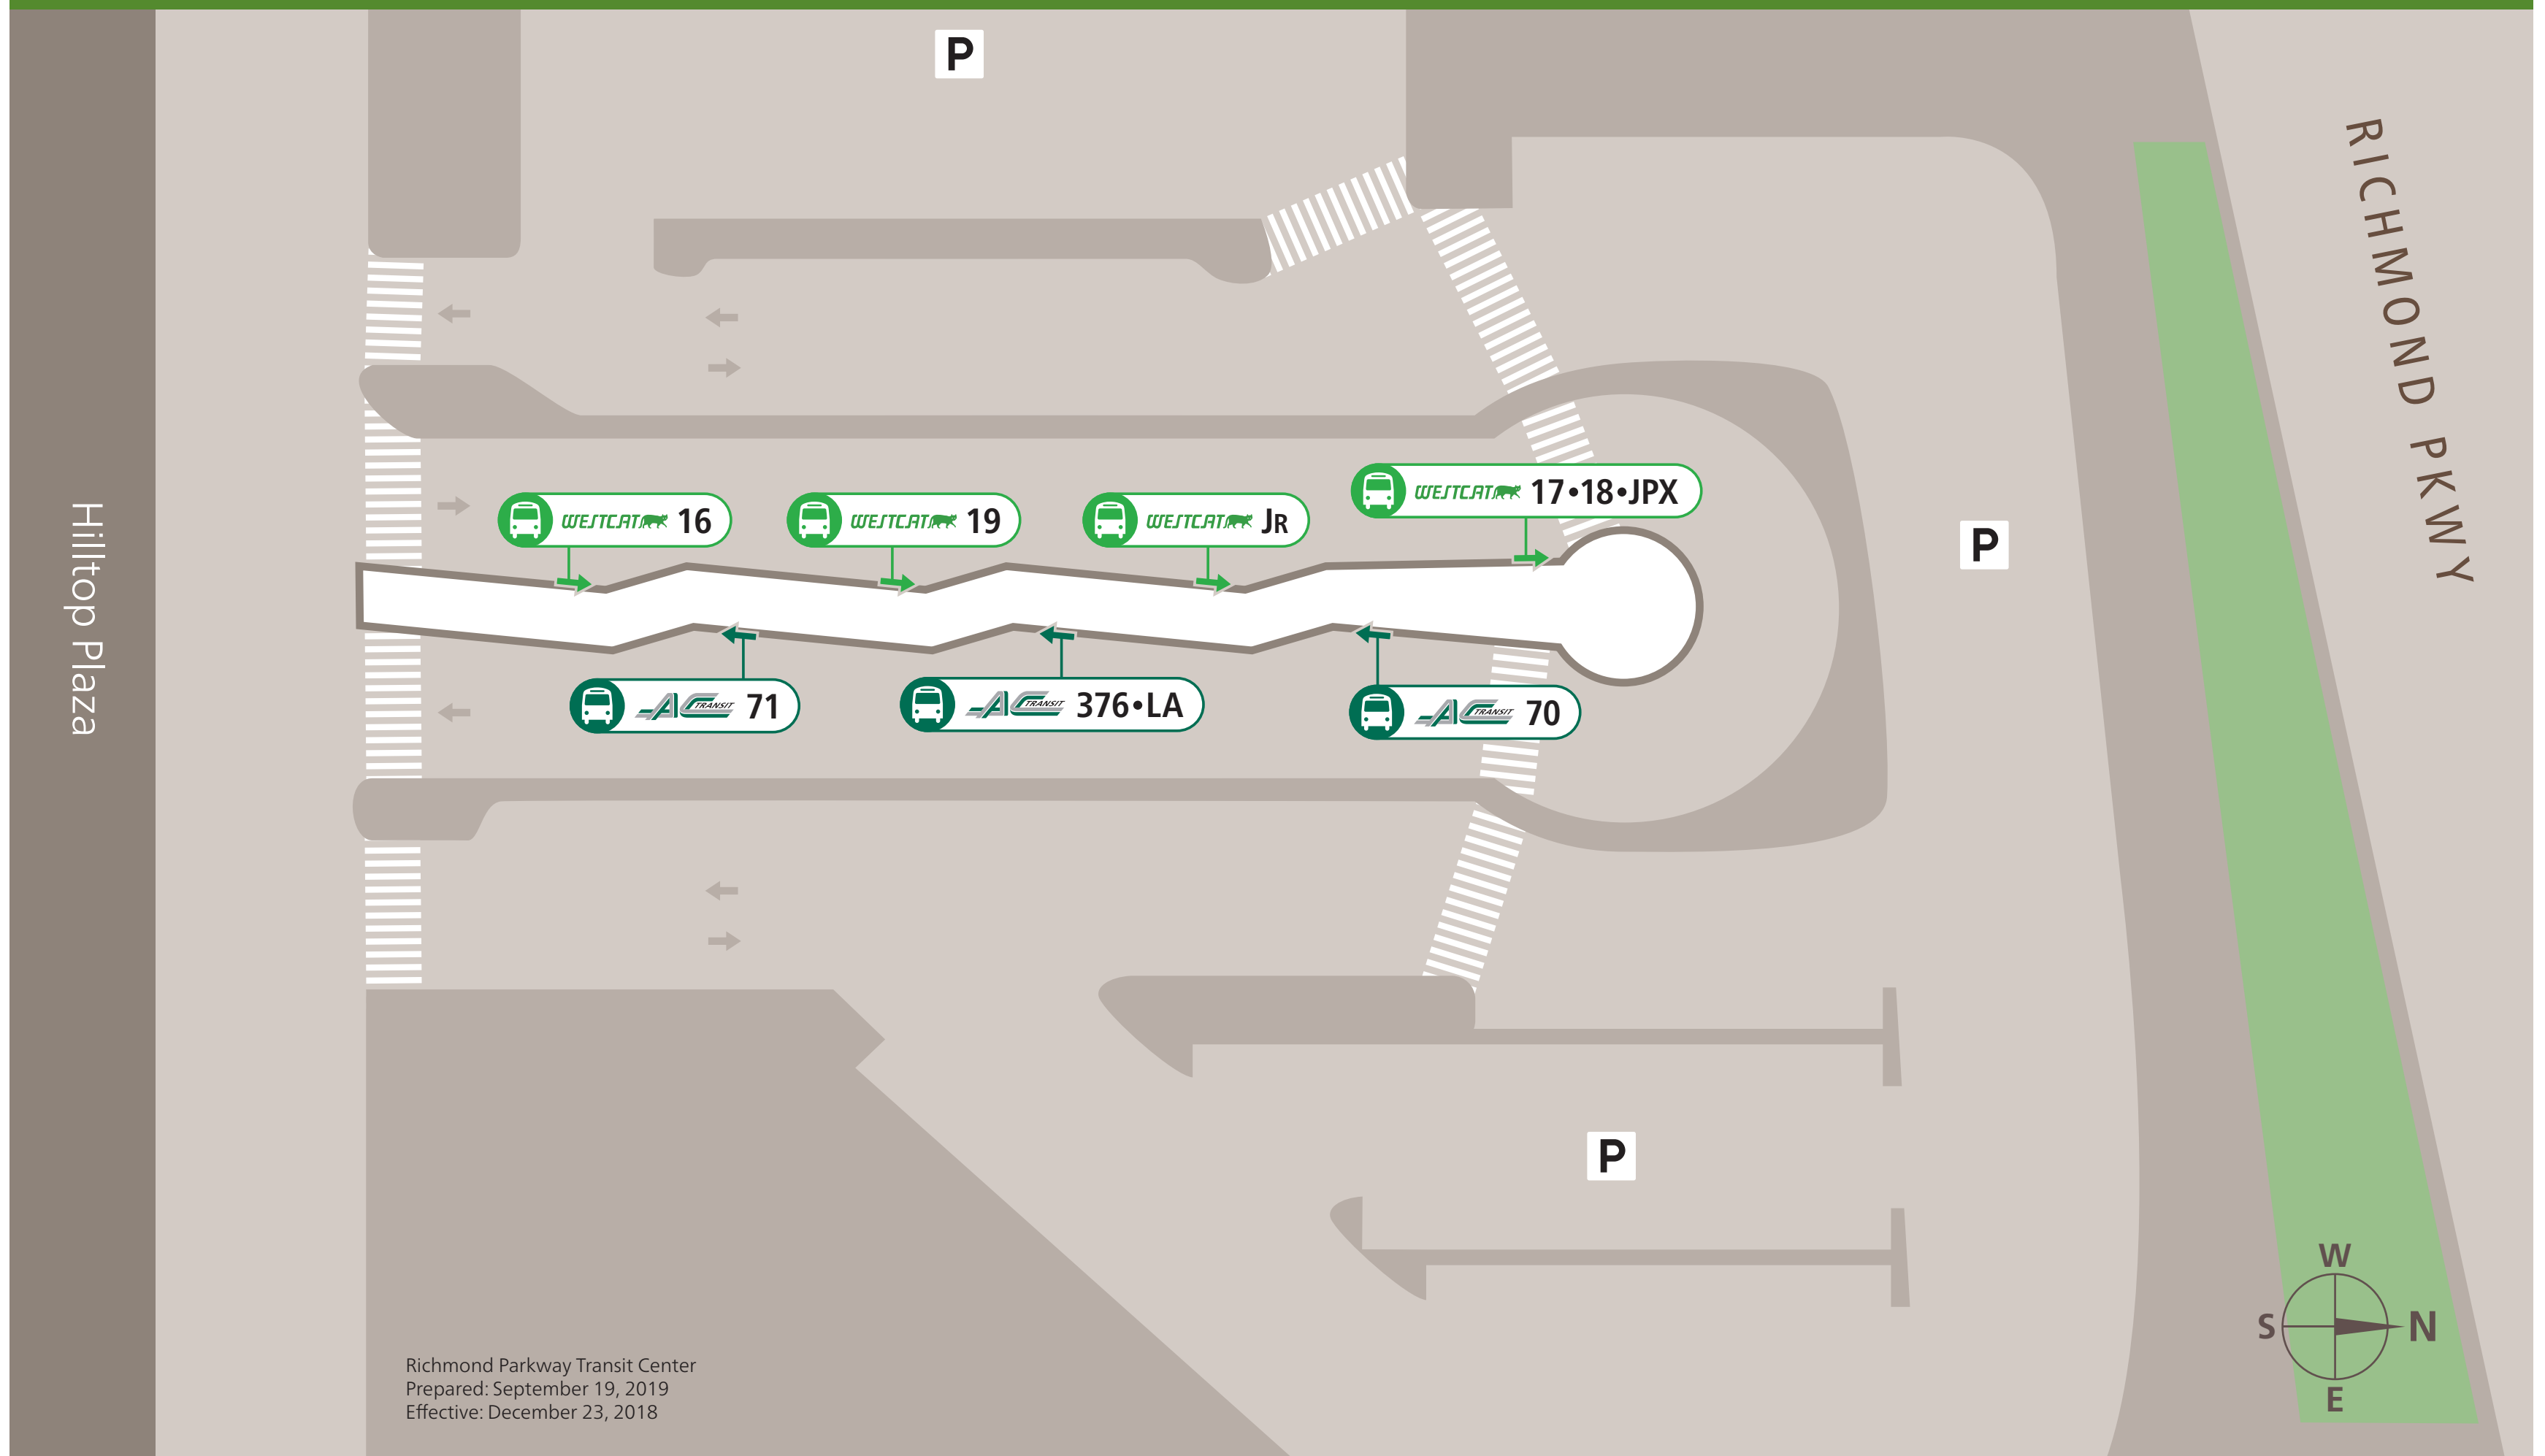

Find Your Bus

Bus connections at Richmond Parkway

AC Transit

Line	Destination	Via
70	Richmond BART/Amtrak	Fitzgerald Dr., Appian Way, San Pablo Dam Rd., Doctor's Medical Center, Rheem Ave., 18th St.
71	El Cerrito Plaza BART	Atlas Rd., Giant Highway, Parchester Village, Contra Costa College, Rumrill Blvd., Richmond BART, Carlson Blvd.
376	El Cerrito del Norte BART	Hilltop Mall, San Pablo Ave., Rumrill Blvd., Market Ave., 3rd St., 7th St., Richmond BART/Amtrak, 23rd St., Cutting Blvd.
LA	San Francisco	I-80

WestCAT

Line	Destination	Via
16	Pinole Valley	Fitzgerald Dr., Appian Way, Ridgecrest Rd., San Pablo Ave., Tennent Ave., Pinole Valley Rd., Simas Ave., Wright Ave.
17	Bay View	Fitzgerald Dr., Appian Way, Marlesta Rd., Sunnyview Dr., San Pablo Ave., Del Monte Dr., Cypress Ave., Pinole Shores Dr.
18	Tara Hills	Blume Dr., Hilltop Mall, Hilltop Dr., San Pablo Ave., Tara Hills Dr., Flannery Rd., Dolan Way, Shamrock Dr.
19	Hilltop/Hercules Transit Center	Fitzgerald Dr., Hwy 80, Pinole Valley Rd., San Pablo Ave., Bayberry Ave.
JR	El Cerrito del Norte BART	I-80
JR	Hercules Transit Center	Richmond Pkwy., San Pablo Ave.
JPX	El Cerrito del Norte BART	I-80
JPX	Hercules Transit Center	Fitzgerald Dr., Hwy 80, Pinole Valley Rd., San Pablo Ave., Bayberry Ave.