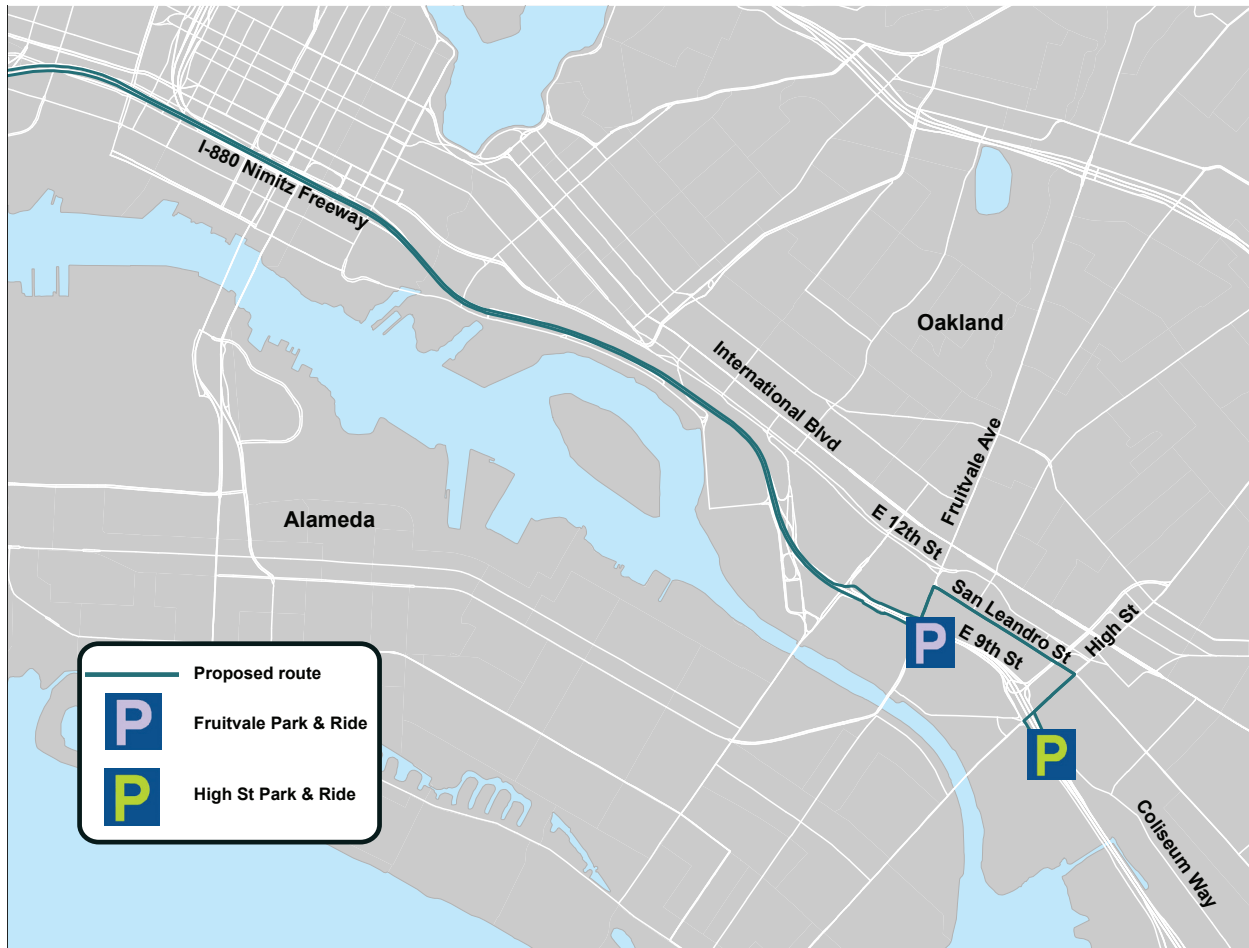

EAST OAKLAND

Proposed Route: Fruitvale and High St Park & Rides

High St & Fruitvale Park & Rides

A new Transbay line will accommodate two Park & Rides in East Oakland. Located at High St & Oakport St, and Fruitvale Ave & 9th St, these two Park & Rides will be the only stops on this line between San Francisco and East Oakland. It will run a 30 minute frequent service in the regular morning and afternoon commute hours.