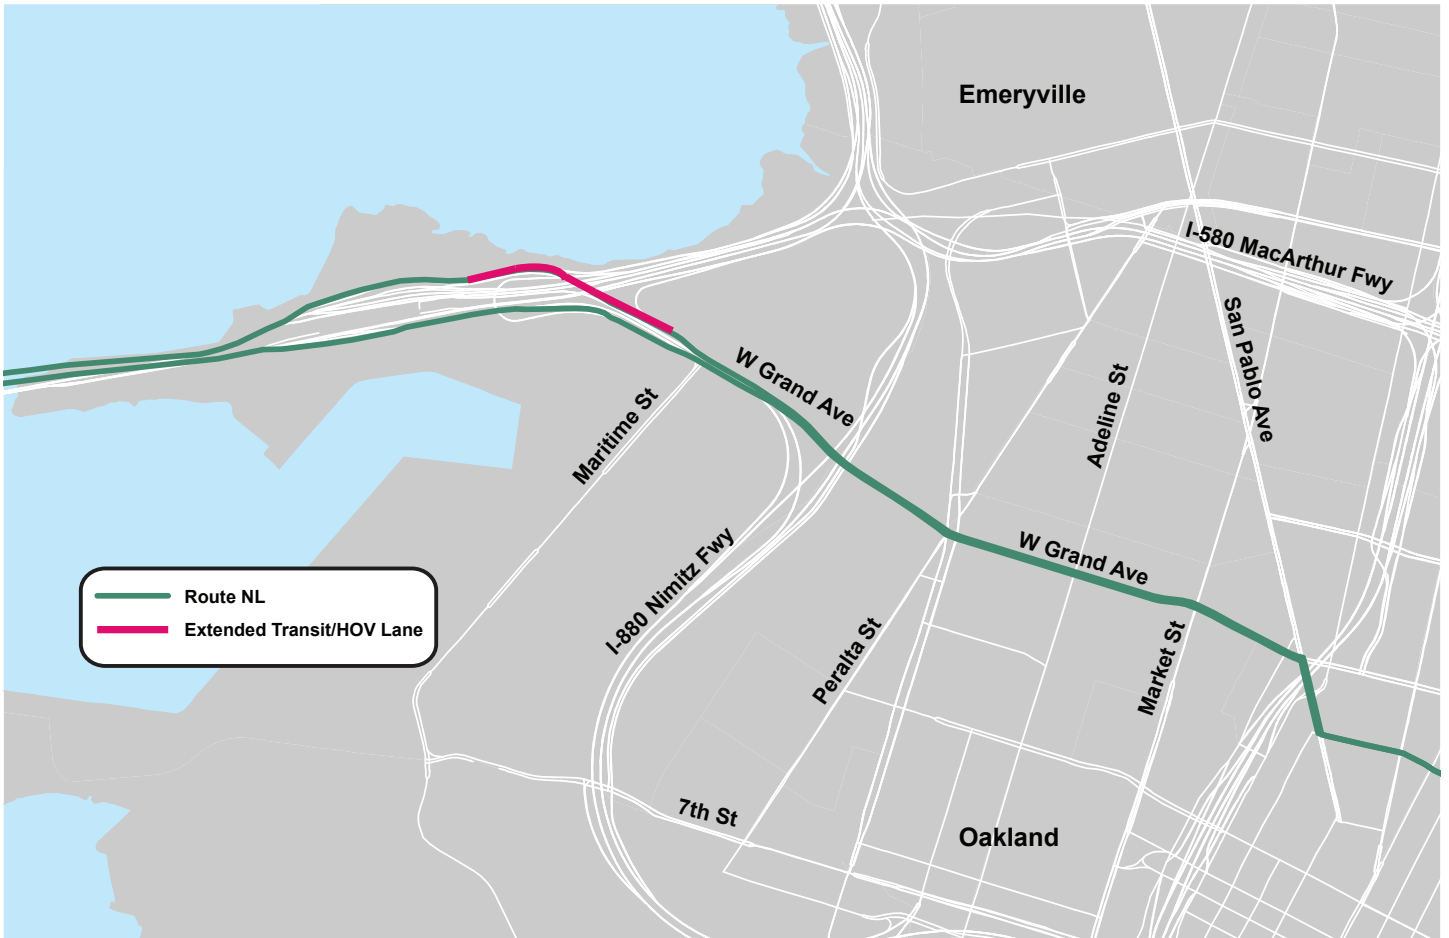

LINE NL

Eastmont Transit Center to Transbay Terminal, SF
via MacArthur Blvd / Grand Ave / Downtown Oakland
W. Grand Ave. / *Makes limited stops*

Line NL: Extended Transit/HOV Lane

Line NL: West Grand On-Ramp Improvements

The map shows a new westbound transit priority/HOV lane on the on-ramp at West Grand Ave. This change provides transit priority and will improve reliability, potentially saving 10–20 minutes per trip.