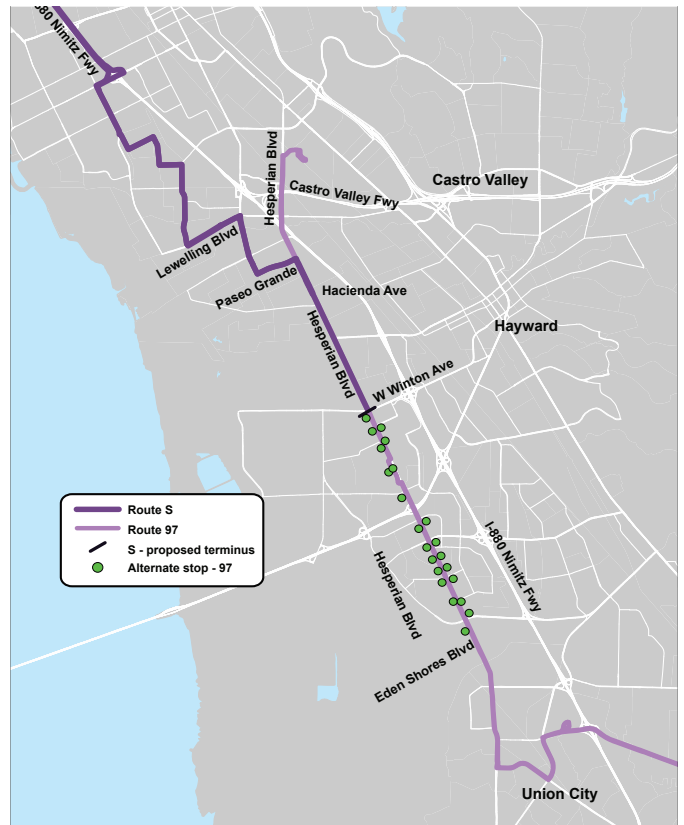

# LINE S

Eden Shores, Hayward to Transbay Terminal, SF  
via Hesperian Blvd. / Paseo Grande / Washington Ave.  
Lewelling Blvd. / Farnsworth St. / Merced St. / I-880

**Line S  
Current Route**

**Line S  
Proposed Terminus at Hesperian & Winton**

## Line S: Terminus at Hesperian & Winton

The map shows the proposed new terminus for line S at Hesperian Blvd and Winton Ave. Truncating the line here would save revenue hours that could then be allotted to other areas with higher demand for Transbay bus service.

Riders affected by this change will be able to use the existing underlying line 97 and transfer at Winton Ave. There is one exception of the Eden Shores stop, which will impact 5 riders per day.

QUESTIONS OR COMMENTS? PLEASE SEND THEM TO [PLANNING@ACTRANSIT.ORG](mailto:PLANNING@ACTRANSIT.ORG)