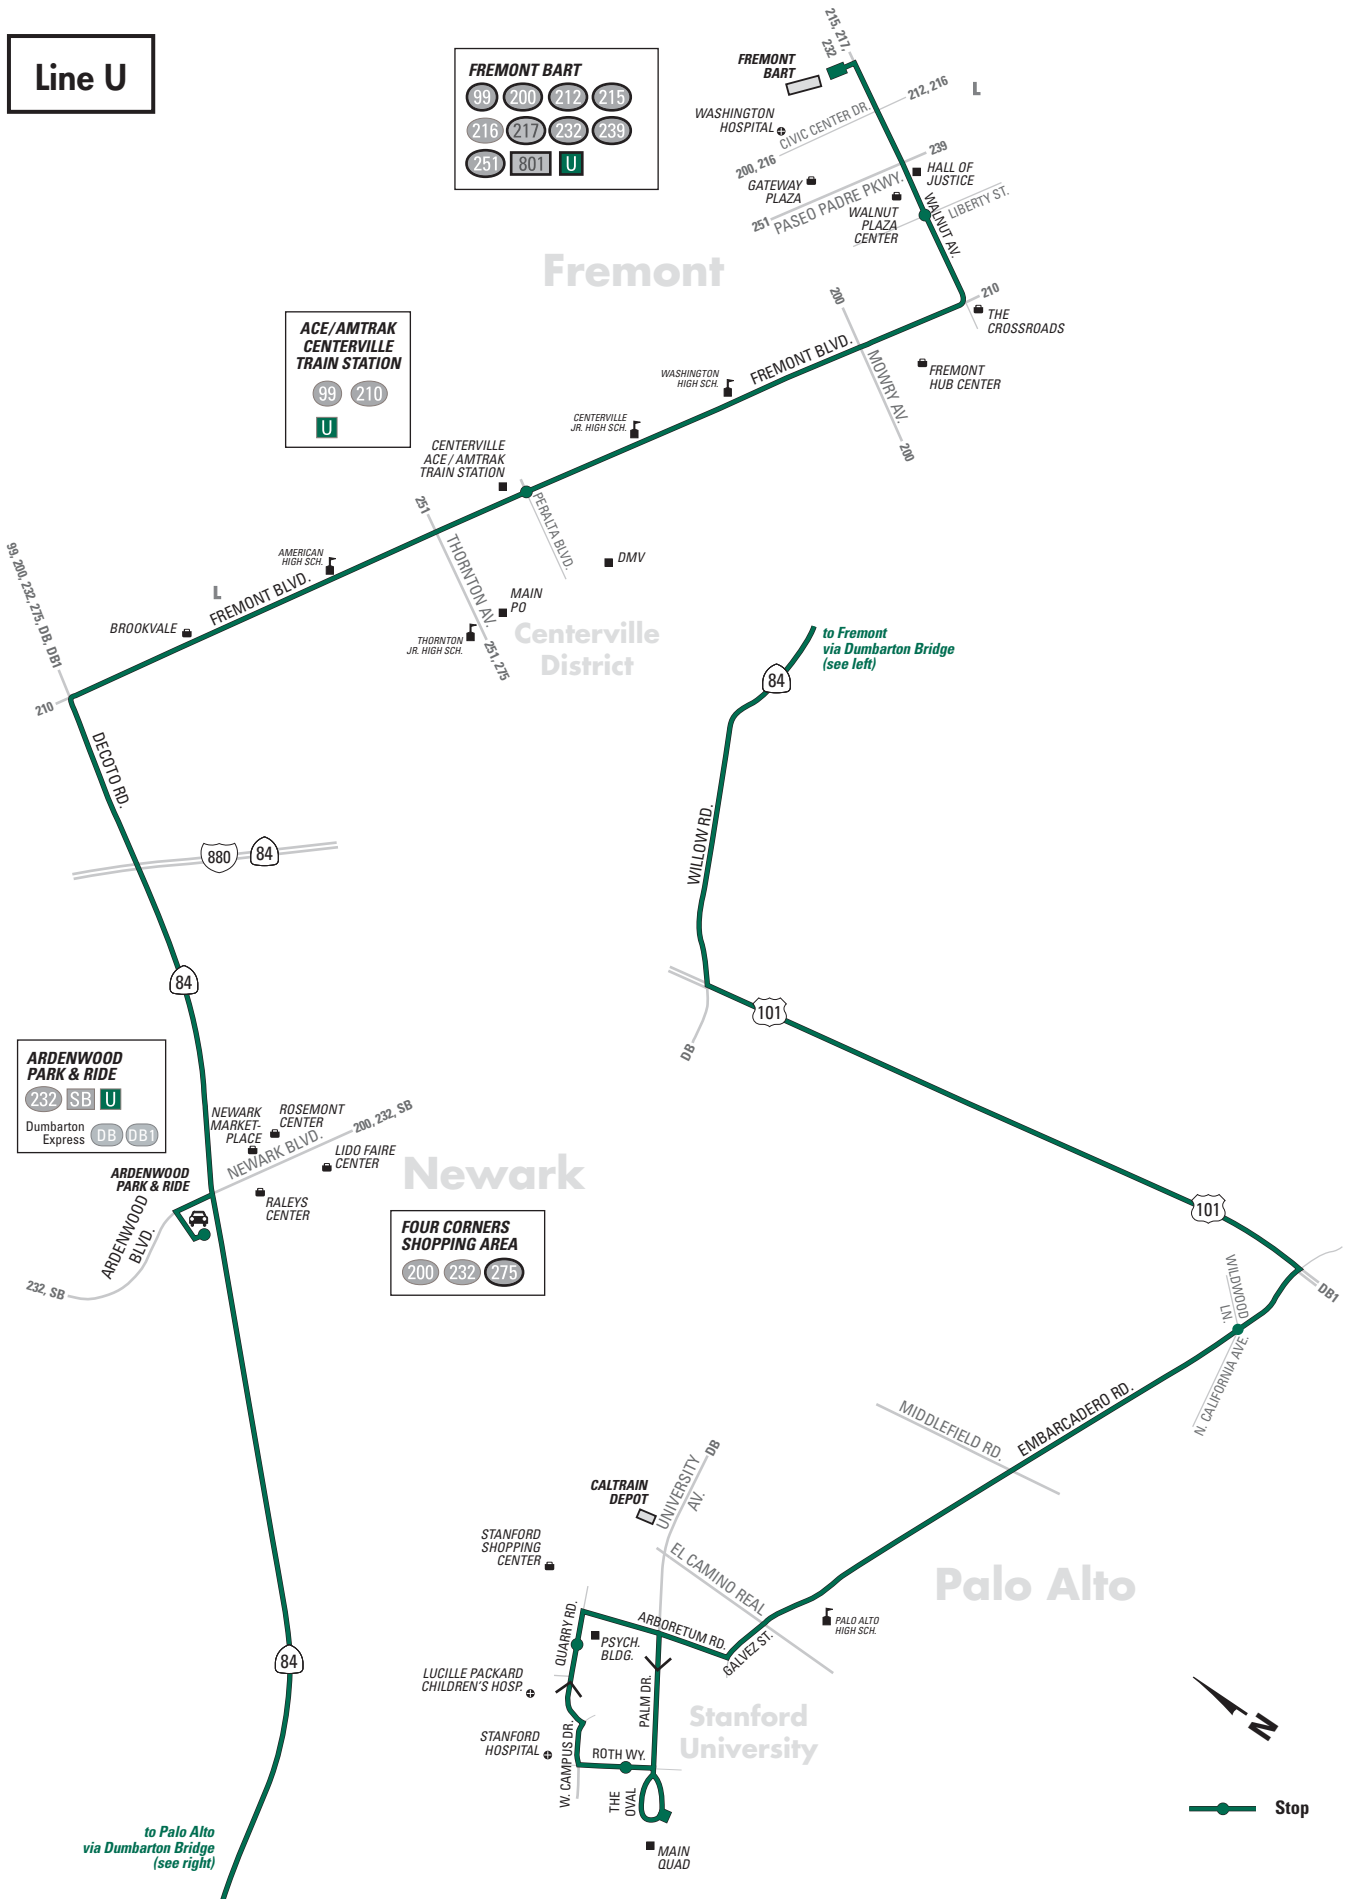

Line U

FREMONT BART

99	200	212	215
216	217	232	239
25	801	U	

ACE/AMTRAK CENTERVILLE TRAIN STATION

99	210
U	

ARDENWOOD PARK & RIDE

232	SB	U
Dumbarton Express	DB	DBT

FOUR CORNERS SHOPPING AREA

200	232	275

—●— Stop