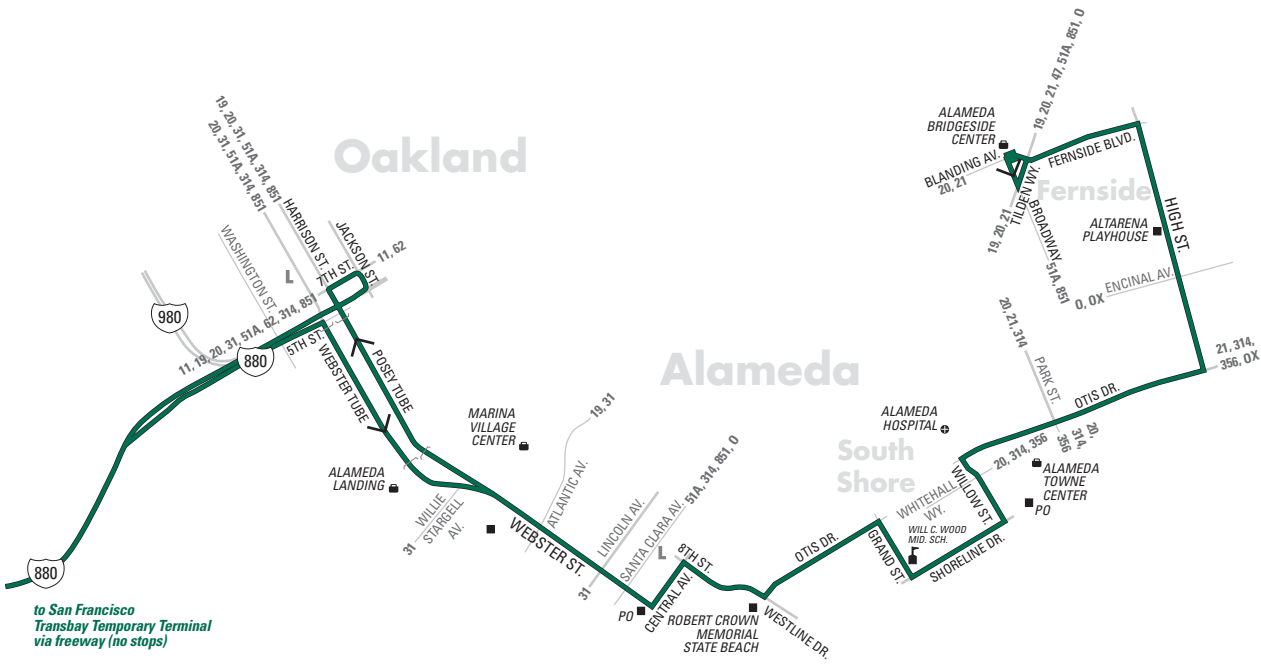

Line W

to San Francisco
Transbay Temporary Terminal
via freeway (no stops)

W AC TRANSIT SCHEDULE

EFFECTIVE:
December 18, 2016

Alameda
Broadway & Blanding Ave.
Fernside Blvd.
High St.
Otis Dr.
Shoreline Dr.
Webster St.

Oakland
7th St. & Alice St.

San Francisco
Transbay Temporary Terminal

Transbay Bus

Monday through Friday except
holidays

No Local Passengers Allowed

W Monday through Friday except holidays To San Francisco

Broadway & Blanding Ave.	High St. & Fernside Blvd.	Park St. & Otis Dr.	Grand St. & Shoreline Dr.	Atlantic Ave. & Webster St.	San Francisco (Transbay Temporary Terminal)
5:45a	5:47a	5:53a	5:59a	6:09a	6:29a
6:05a	6:07a	6:13a	6:19a	6:29a	6:49a
6:25a	6:27a	6:34a	6:41a	6:51a	7:11a
6:45a	6:47a	6:54a	7:01a	7:12a	7:34a
7:05a	7:07a	7:14a	7:21a	7:32a	7:55a
7:25a	7:27a	7:35a	7:43a	7:56a	8:24a
7:55a	7:57a	8:05a	8:12a	8:25a	8:54a
8:25a	8:27a	8:35a	8:41a	8:52a	9:19a

W Monday through Friday except holidays To Broadway & Blanding Ave.

San Francisco (Transbay Temporary Terminal)	5th St. & Washington St.	Atlantic Ave. & Webster St.	Grand St. & Shoreline Dr.	Park St. & Otis Dr.	High St. & Fernside Blvd.	Broadway & Blanding Ave.
4:10p	4:34p	4:38p	4:49p	4:55p	5:03p	5:07p
4:30p	4:53p	4:57p	5:08p	5:14p	5:22p	5:26p
4:50p	5:13p	5:17p	5:28p	5:34p	5:42p	5:46p
5:10p	5:33p	5:38p	5:49p	5:55p	6:03p	6:07p
5:30p	5:51p	5:56p	6:07p	6:13p	6:21p	6:25p
5:50p	6:11p	6:16p	6:27p	6:33p	6:41p	6:45p
6:15p	6:36p	6:40p	6:51p	6:57p	7:03p	7:06p
6:30p	6:49p	6:53p	7:04p	7:10p	7:16p	7:19p
6:50p	7:09p	7:13p	7:24p	7:30p	7:36p	7:39p
7:10p	7:29p	7:33p	7:42p	7:48p	7:54p	7:55p
8:00p	8:17p	8:21p	8:30p	8:36p	8:42p	8:43p