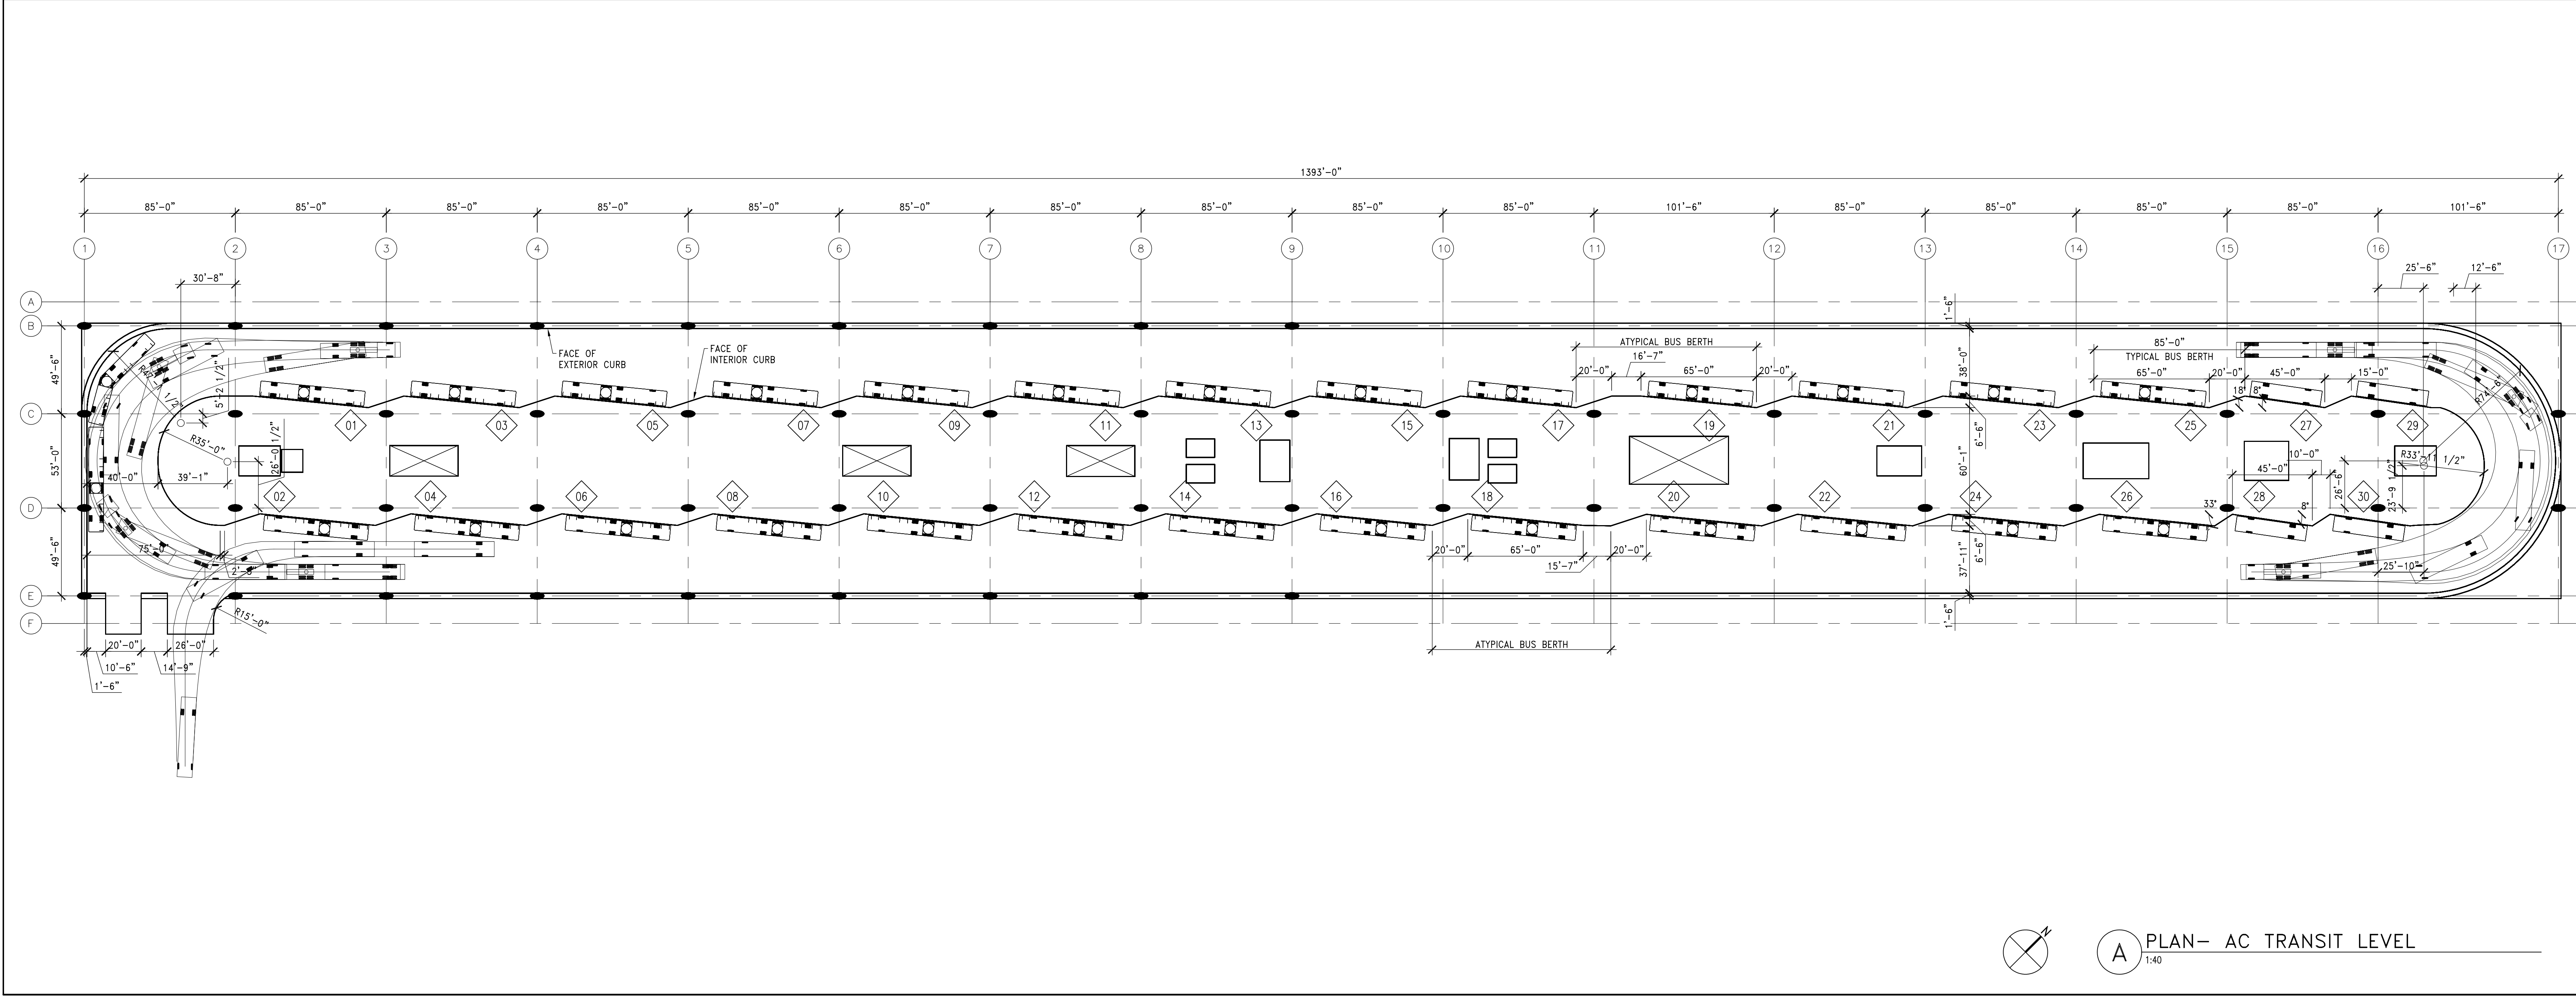

Transbay Terminal Building
425 Mission Street San Francisco CA 94105

Prepared for
Transbay Joint Powers Authority
201 Mission St. Ste 1960 San Francisco CA 94105

Contract No: TJPA 04-03-PMPC-000

HELLMUTH, OBATA + KASSABAUM, INC.

M:\04-04046-00\1-E-Cad\Transbay Terminal\Sheets\A110 AC TRANSIT LEVEL LAYOUT PLAN.dwg Aug 04, 2005 11:35am dbdml.makvey

No.	Issue Description	Date
-	ISSUE FOR SURVEY	07/27/2005
-	REV PER TURNING RADII	08/04/2005

Project No: 04-04046-00

A110 AC TRANSIT LEVEL LAYOUT PLAN.dwg

**AC TRANSIT LEVEL
FLOOR PLAN
SURVEYOR LAYOUT**

A PLAN- AC TRANSIT LEVEL
1:40