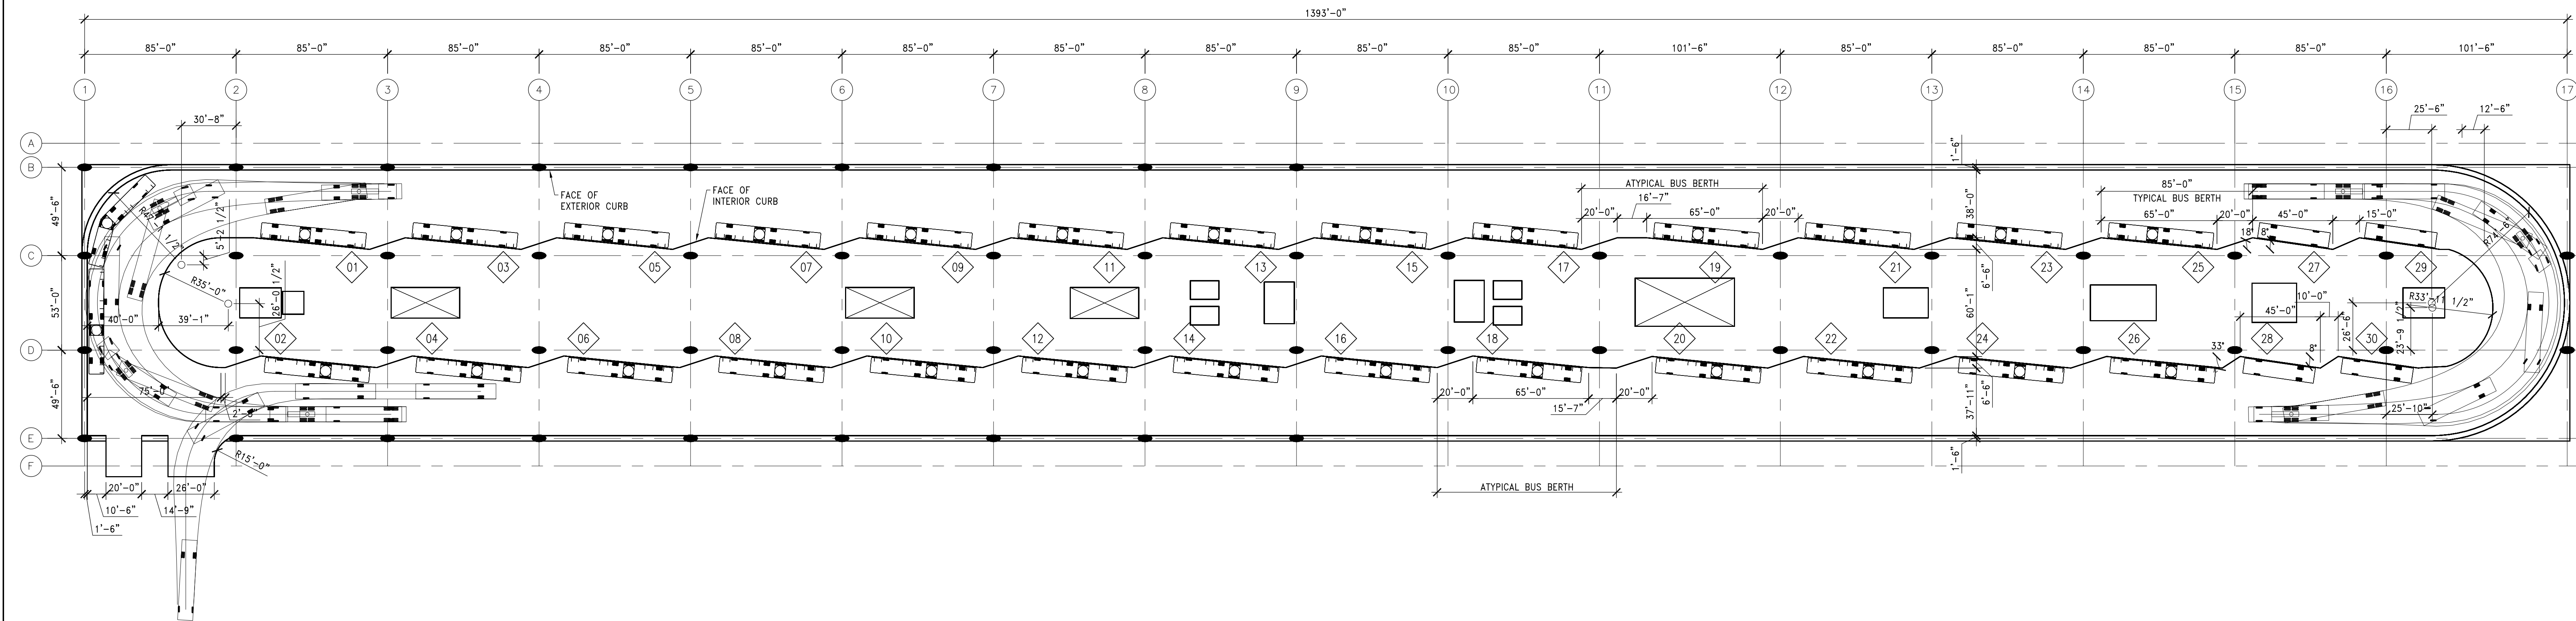

Transbay Terminal Building
425 Mission Street San Francisco CA 94105

Prepared for
Transbay Joint Powers Authority
201 Mission St. Ste 1960 San Francisco CA 94105

Contract No: TJPA 04-03-PMPC-000

HELLMUTH, OBATA + KASSABAUM, INC.

M:\04-04046-00\1-E-Cad\Transbay Terminal\Sheets\A110 AC TRANSIT LEVEL LAYOUT PLAN.dwg Aug 04, 2005 11:35am dbdml.makhey

No.	Issue Description	Date
-	ISSUE FOR SURVEY	07/27/2005
-	REV PER TURNING RADII	08/04/2005

Project No: 04-04046-00

A110 AC TRANSIT LEVEL LAYOUT PLAN.dwg

**AC TRANSIT LEVEL
FLOOR PLAN
SURVEYOR LAYOUT**

A PLAN- AC TRANSIT LEVEL
1:40