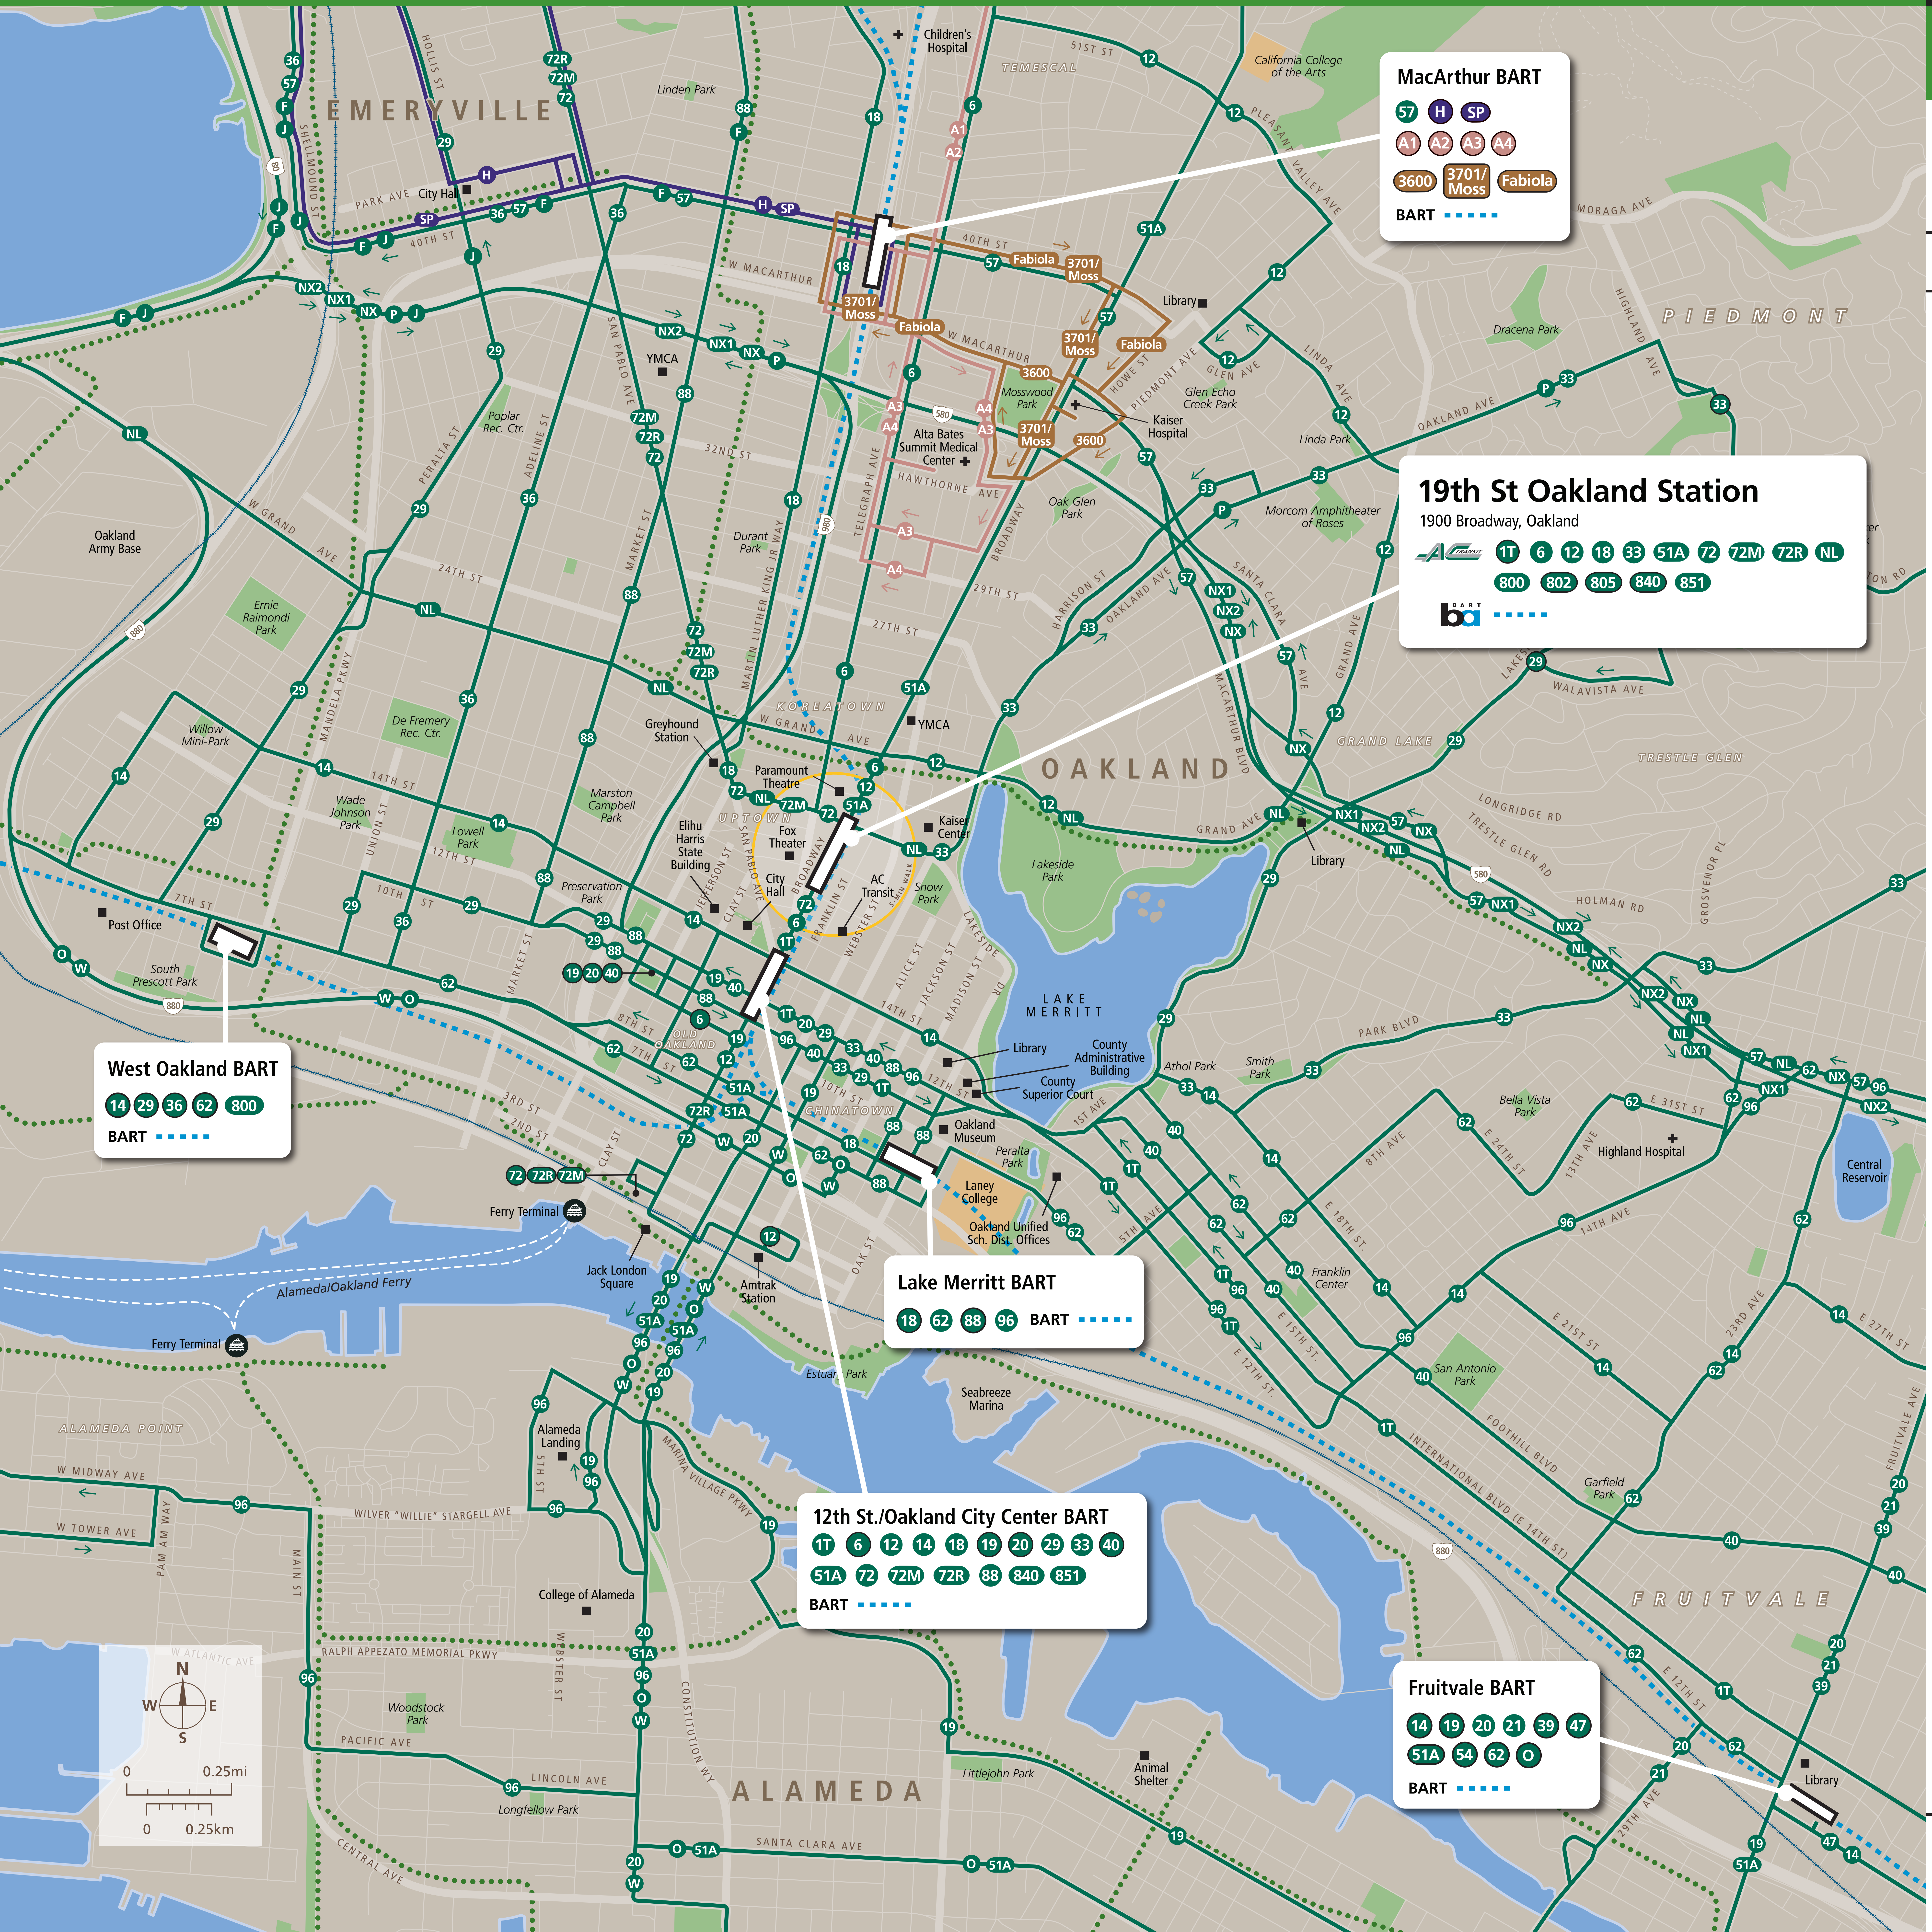

Transit Routes

Rutas del tránsito

公車路線圖

Transit Information

19th Street/ Oakland Station

Oakland

Map Key

- You Are Here
- 5-Minute Walk
  1000ft/305m
- BART
- AC Transit
- Alta Bates Summit Shuttle
- Emery Go-Round
- 3600 Kaiser Shuttle
- Amtrak
- Route Terminus
- Ferry Terminal
- Riviera Trail or Lane

This map does not show all commuter, express, special event, or all-night routes. Service may vary with time of day or day of week. Service changes may have occurred since printing. Please consult transit agency schedule or contact 511 for more information.

MacArthur BART

57 H SP
A1 A2 A3 A4
3600 3701/Moss Fabiola
BART

19th St Oakland Station
1900 Broadway, Oakland

AC Transit
TT 6 12 18 33 51A 72 72M 72R NL
800 802 805 840 851
BART

West Oakland BART

14 29 36 62 800
BART

Lake Merritt BART

18 62 88 96 BART

12th St./Oakland City Center BART

1T 6 12 14 18 19 20 29 33 40
51A 72 72M 72R 88 840 851
BART

Fruitvale BART

14 19 20 21 39 47
51A 54 62 O
BART

Call 511 | 511.org