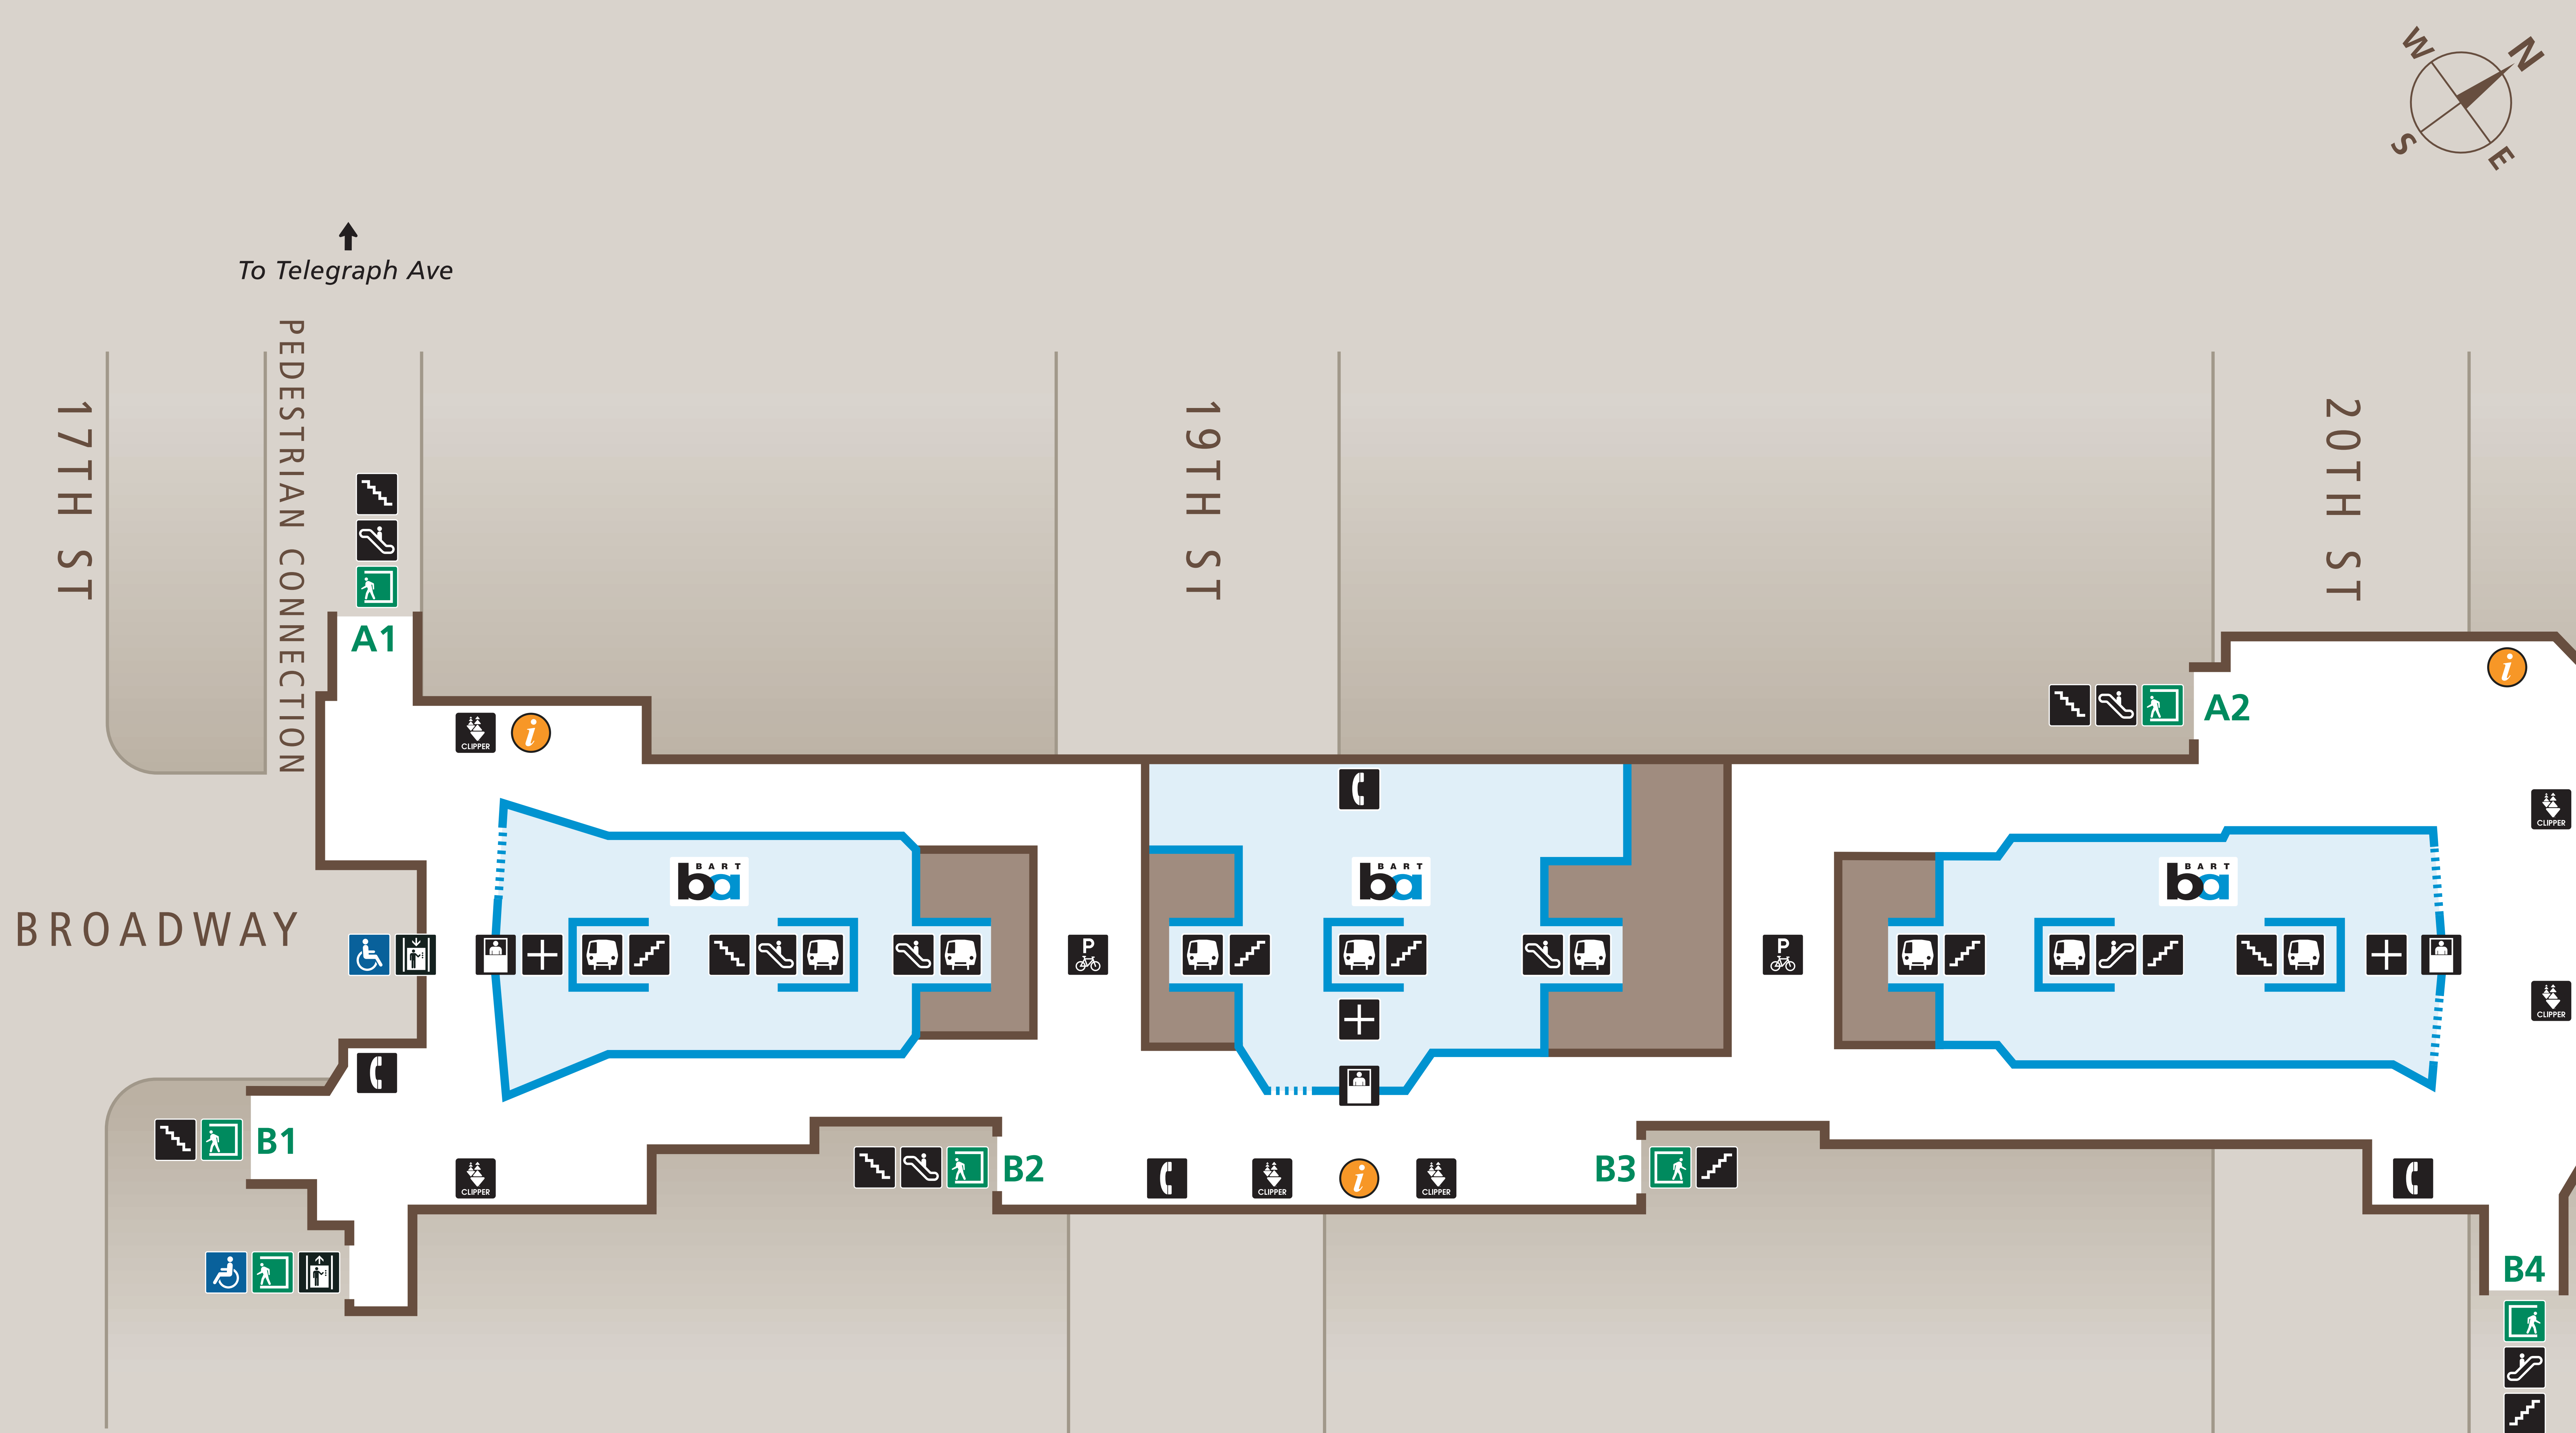

Station Map

Mapa de la estación

車站地圖

Transit Information

19th Street/ Oakland Station

Oakland

Map Key

- You Are Here
- Exit
- BART Train
- Bike Parking
- Elevator
- Escalator
- Food
- Stairs
- Station Agent Booth
- Telephones
- Ticket Vending:
  - Addfare
  - Clipper / Add Cash Value
- Transit Information
- Wheelchair Accessible

Concourse Plan View