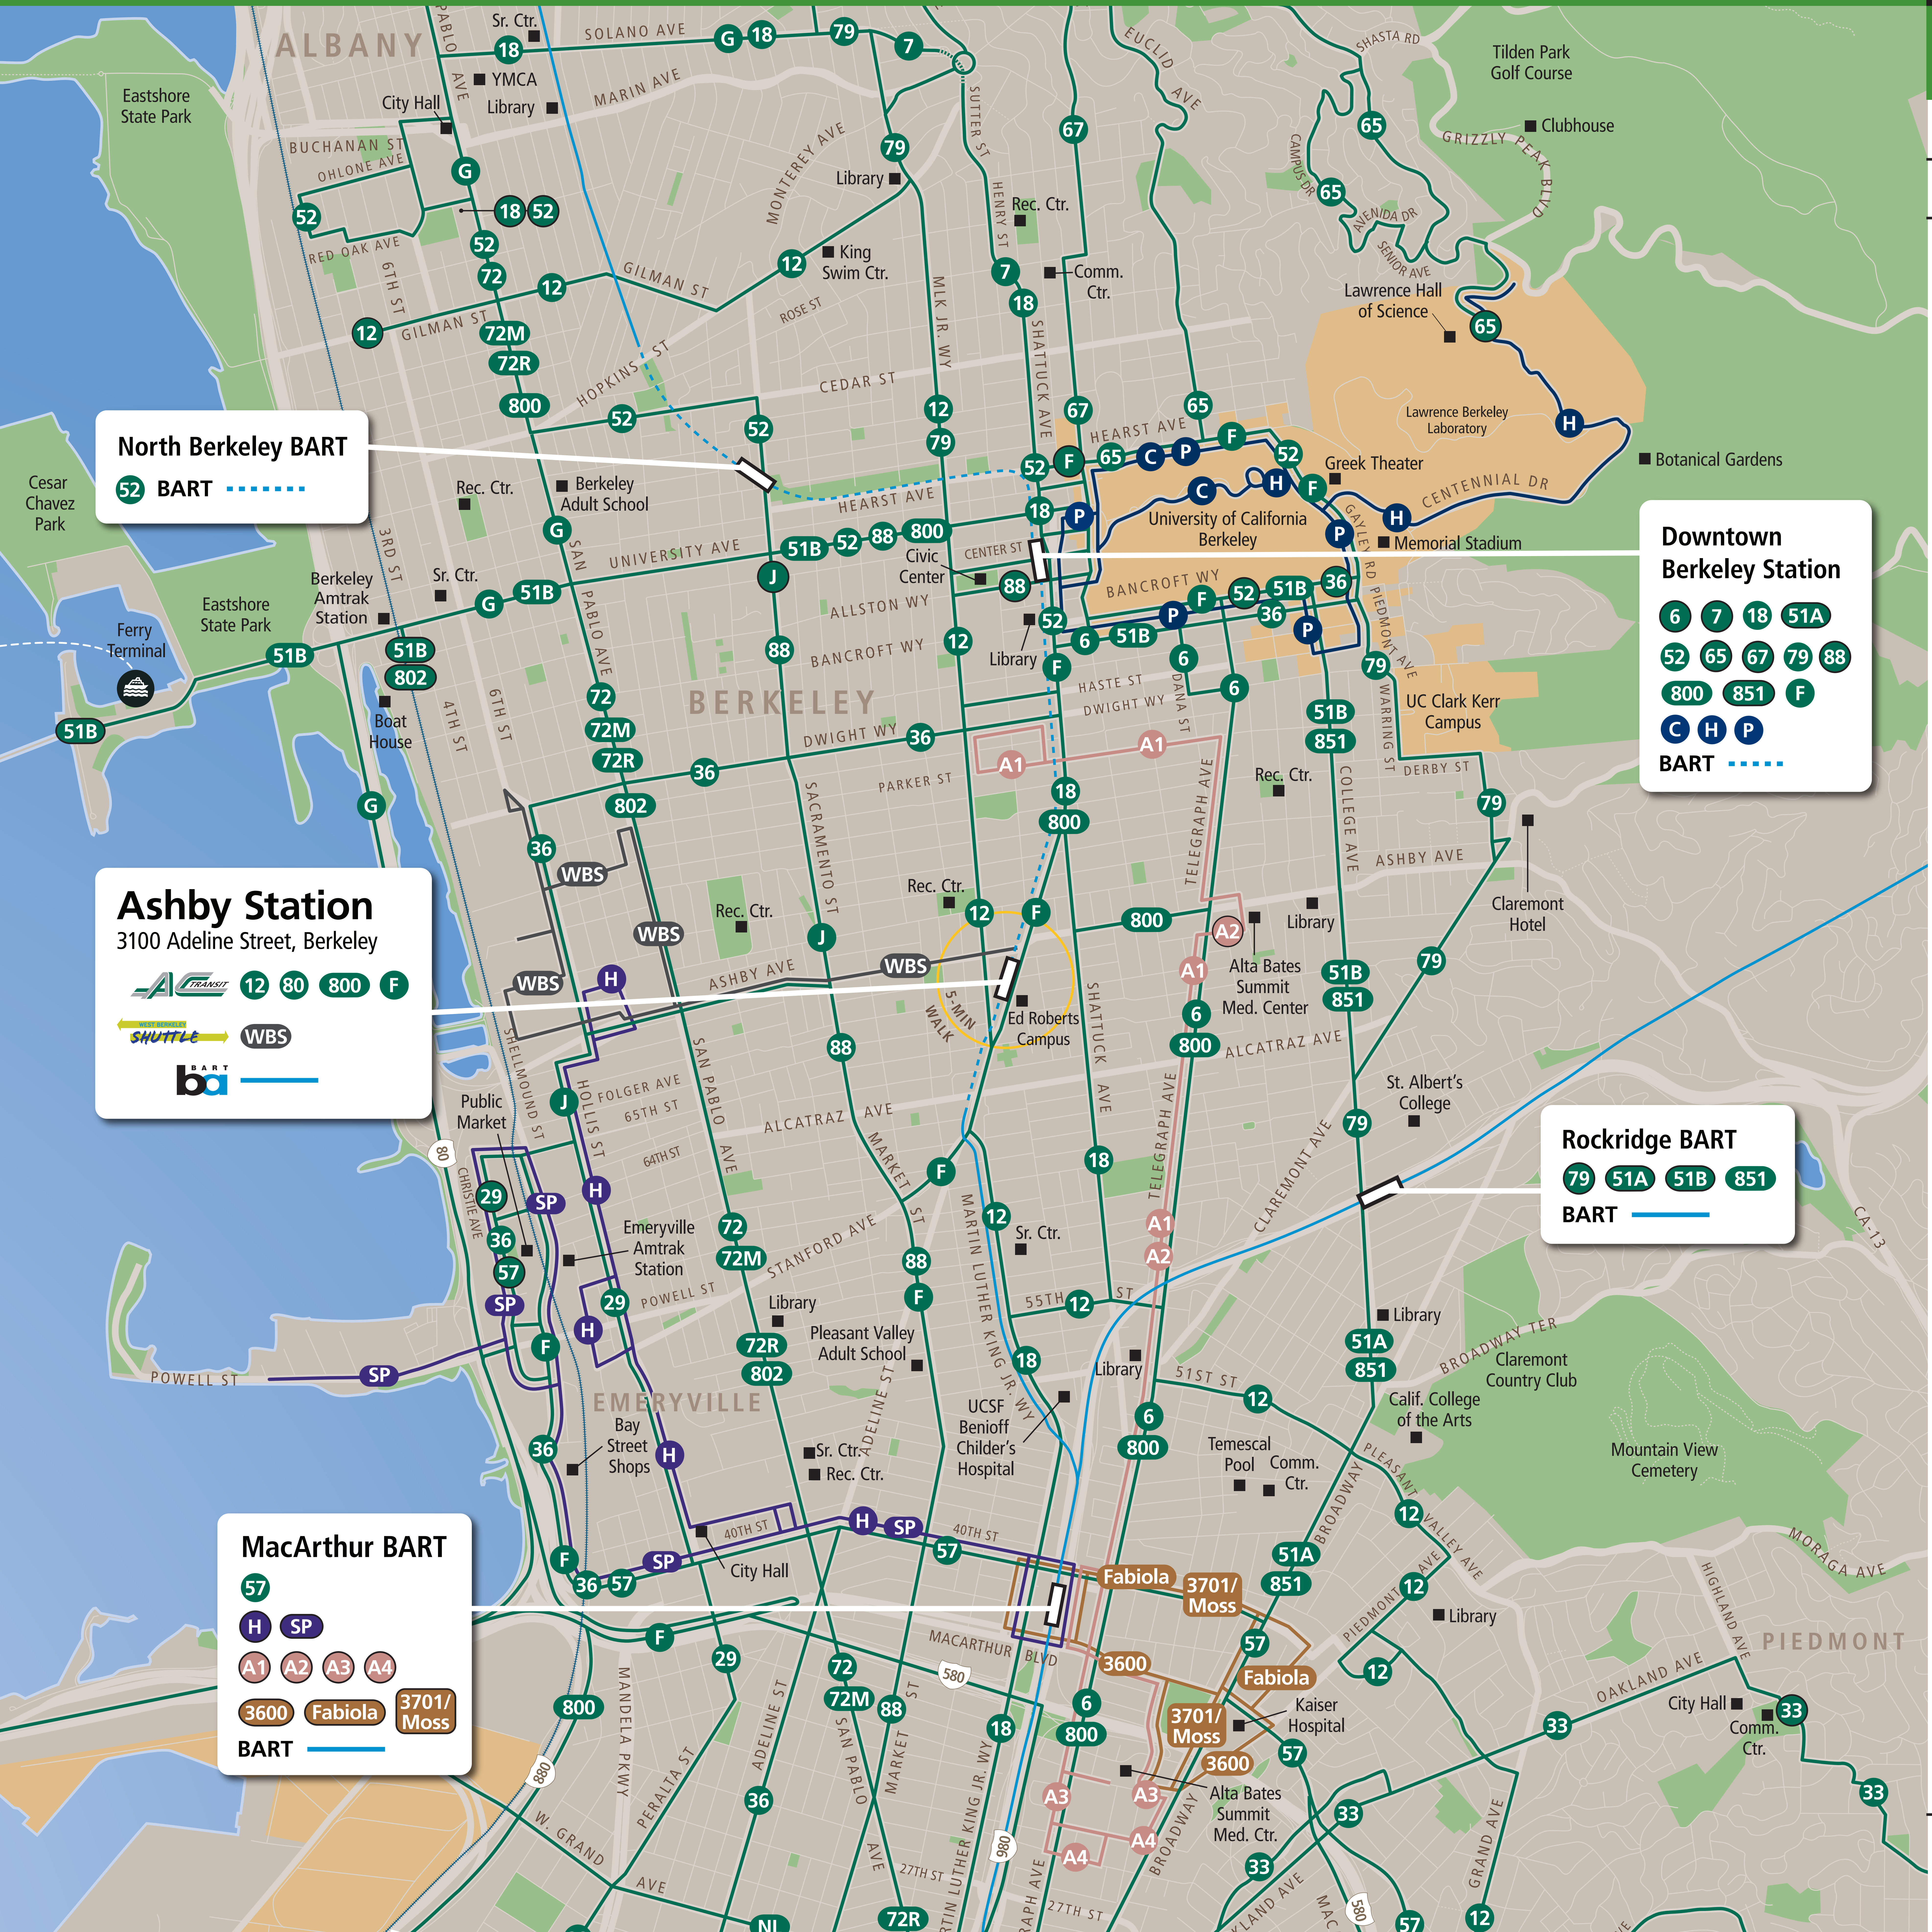

Transit Routes

Rutas del tránsito

公車路線圖

Transit Information

Ashby Station

Berkeley

Map Key

- You Are Here
- 5-Minute Walk
  1000ft/305m Radius
- BART
- BART (underground)
- Amtrak
- AC Transit
- Alta Bates Summit Shuttle
- Bear Transit
- Emery Go-Round
- Kaiser Shuttle
- West Berkeley Shuttle
- Route Terminus

Downtown Berkeley Station

- 6 7 18 51A
- 52 65 67 79 88
- 800 851 F
- C H P
- **BART**

This map does not show all commuter, express, special event, or all-night routes. Service may vary with time of day or day of week. Service changes may have occurred since printing. Please consult transit agency schedule or contact 511 for more information.

North Berkeley BART

- 52 **BART**

Ashby Station

3100 Adeline Street, Berkeley

- 12 80 800 F
- WBS

Rockridge BART

- 79 51A 51B 851
- **BART**

MacArthur BART

- 57
- H SP
- A1 A2 A3 A4
- 3600 Fabiola 3701/Moss
- **BART**

Call 511 | 511.org