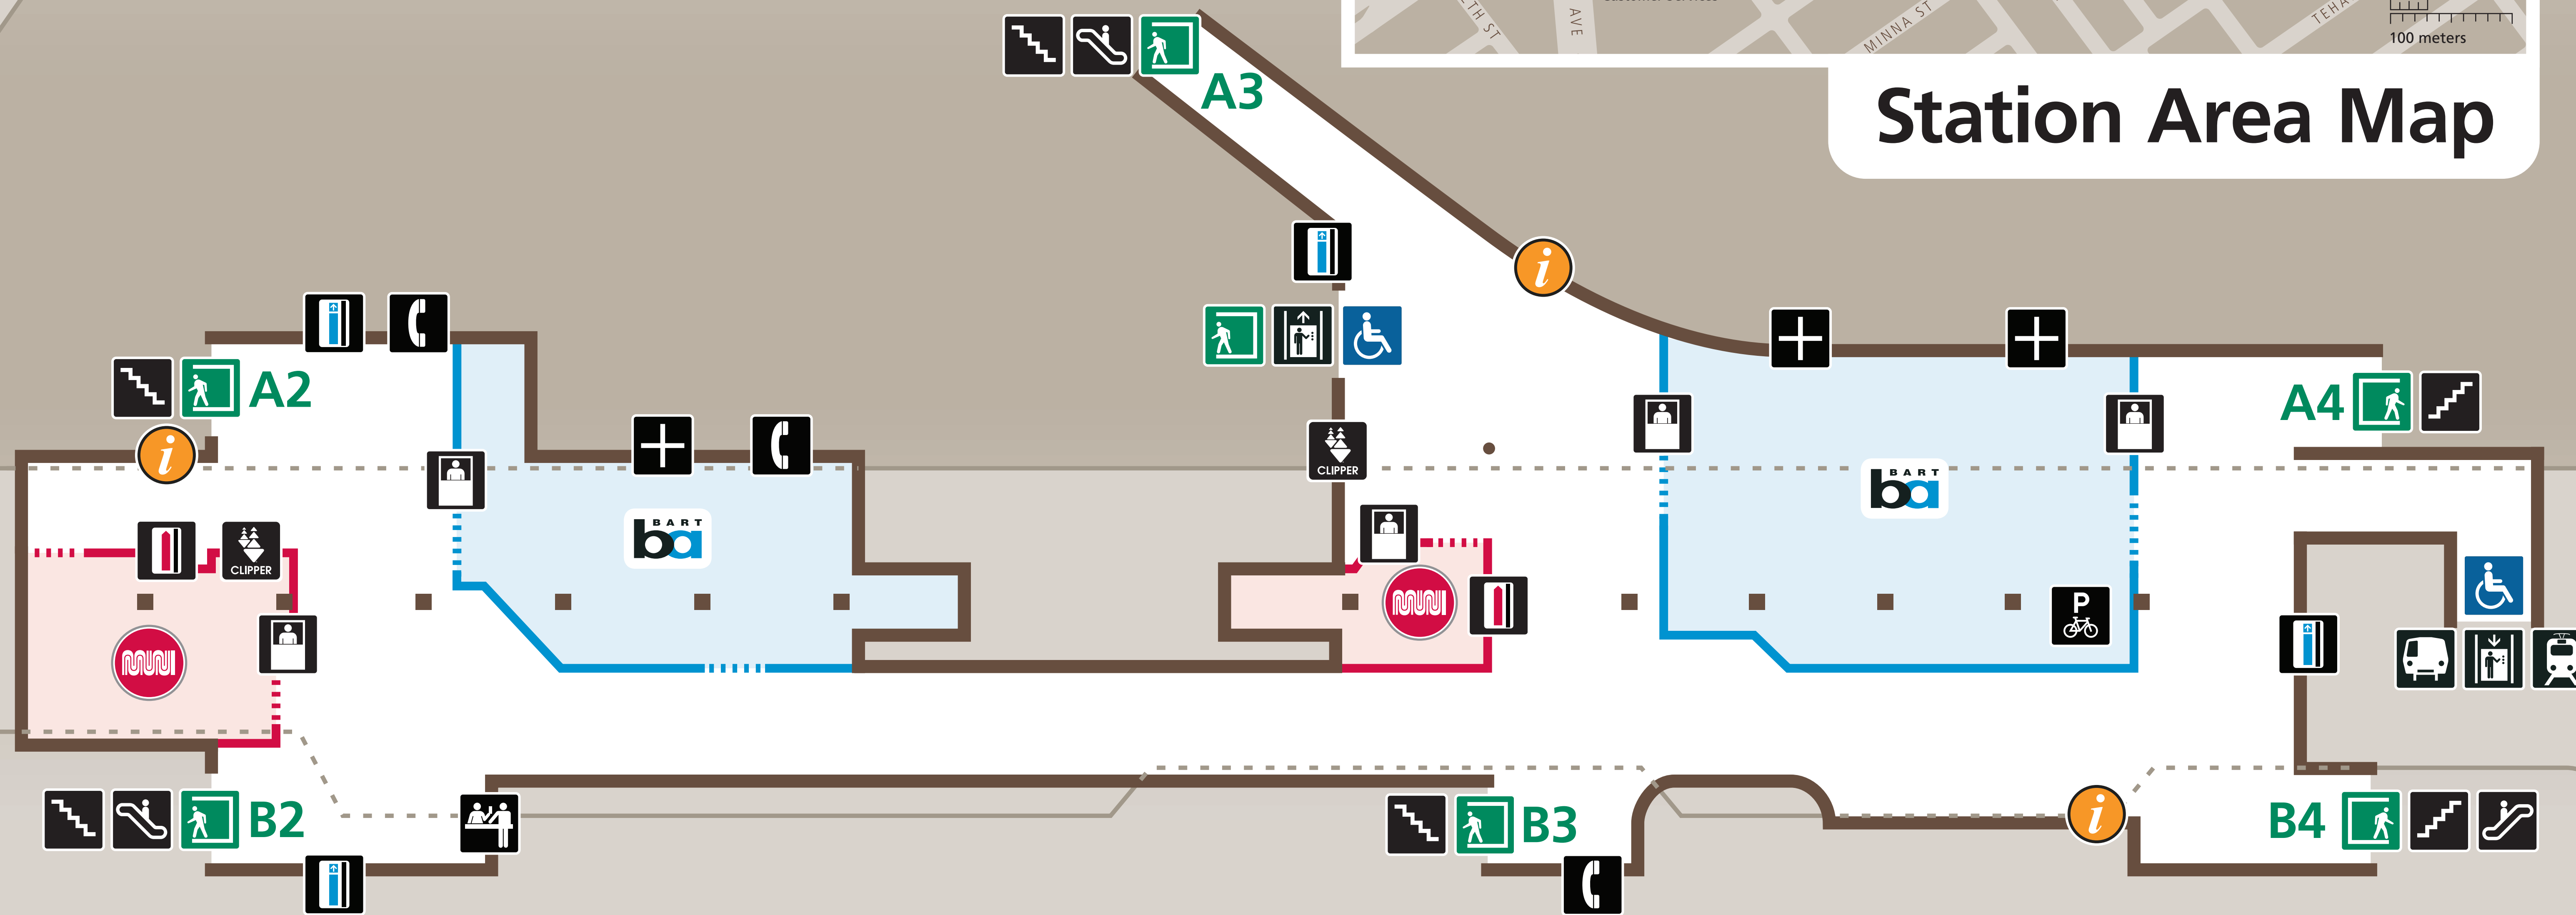

Concourse Plan View