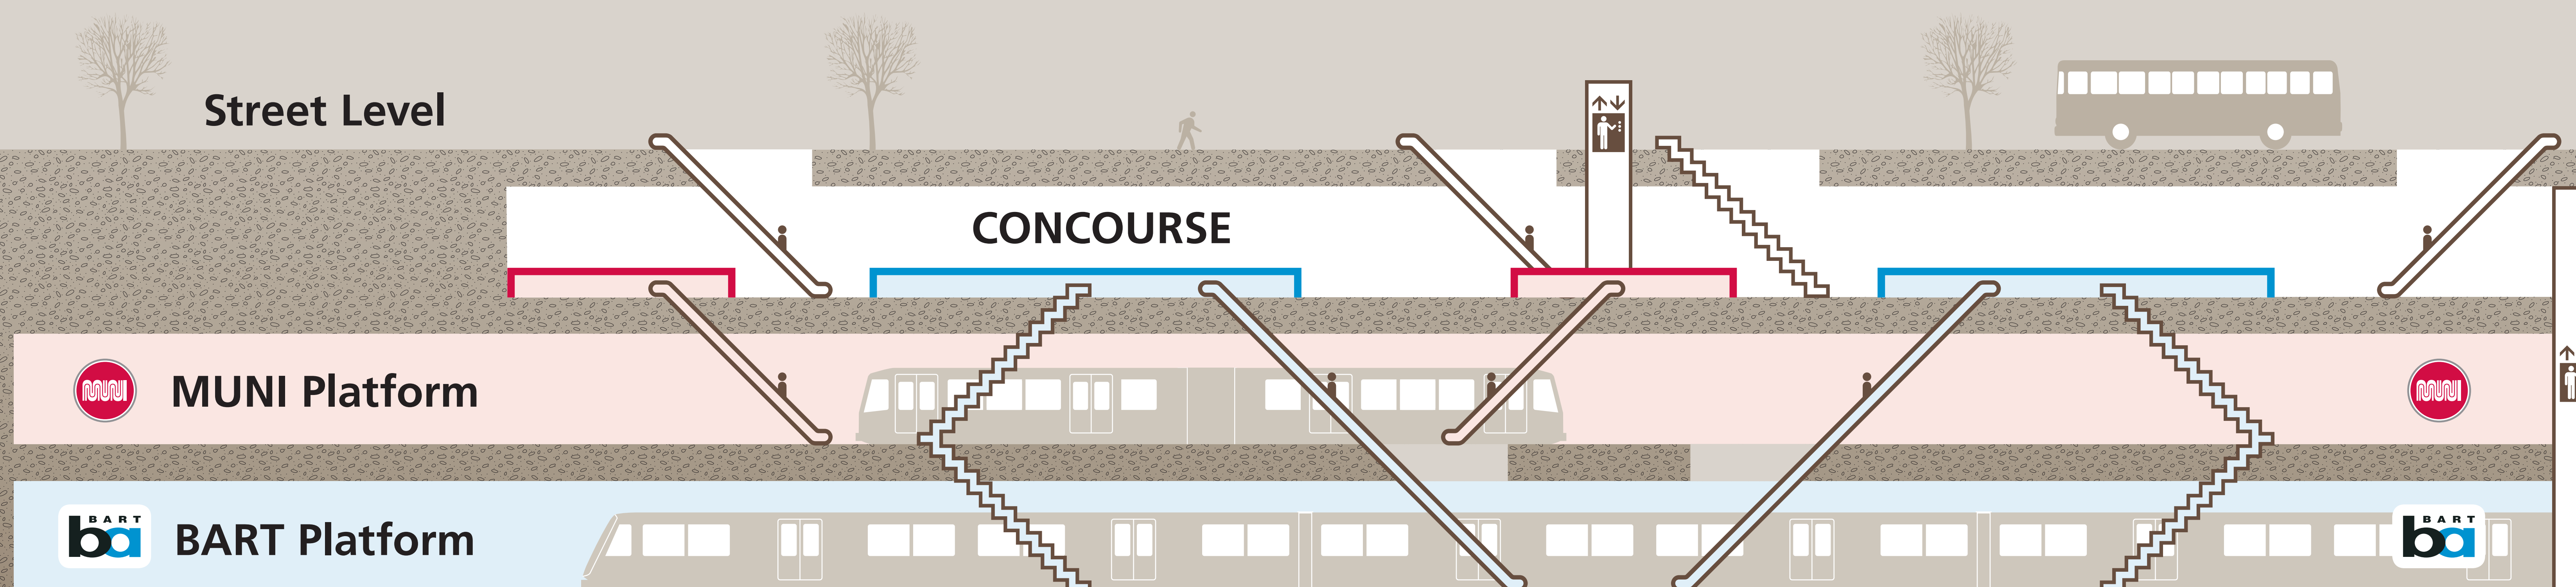

Station Section View

Transit Information

Civic Center/UN Plaza Station

San Francisco

Map Key

★ You Are Here

📍 Transit Information

🚪 Exit

A2 to Market & Hyde St
to Grove & Hyde St

A3 to United Nations Plaza

A4 to Market St & 7th St

B2 to Market St & 8th St

B3 to Market St (1100 Block)

B4 to Market St & 7th St

🚆 BART Train

🚲 Bicycle Parking

🛗 Elevator

🏠 Escalator

🚇 Muni Metro Light Rail

🪜 Stairs

👤 Station Agent Booth

☎ Telephone

Ticket Vending Machines:

🚆 BART / Clipper
Add Cash Value

🚇 Muni / Clipper
Add Cash Value

+

+

🛒 Transit Store (Ticket Purchase)

♿ Wheelchair Accessible

Free Bay Area
Transit Information

Dial 5-1-1 or visit 511.org