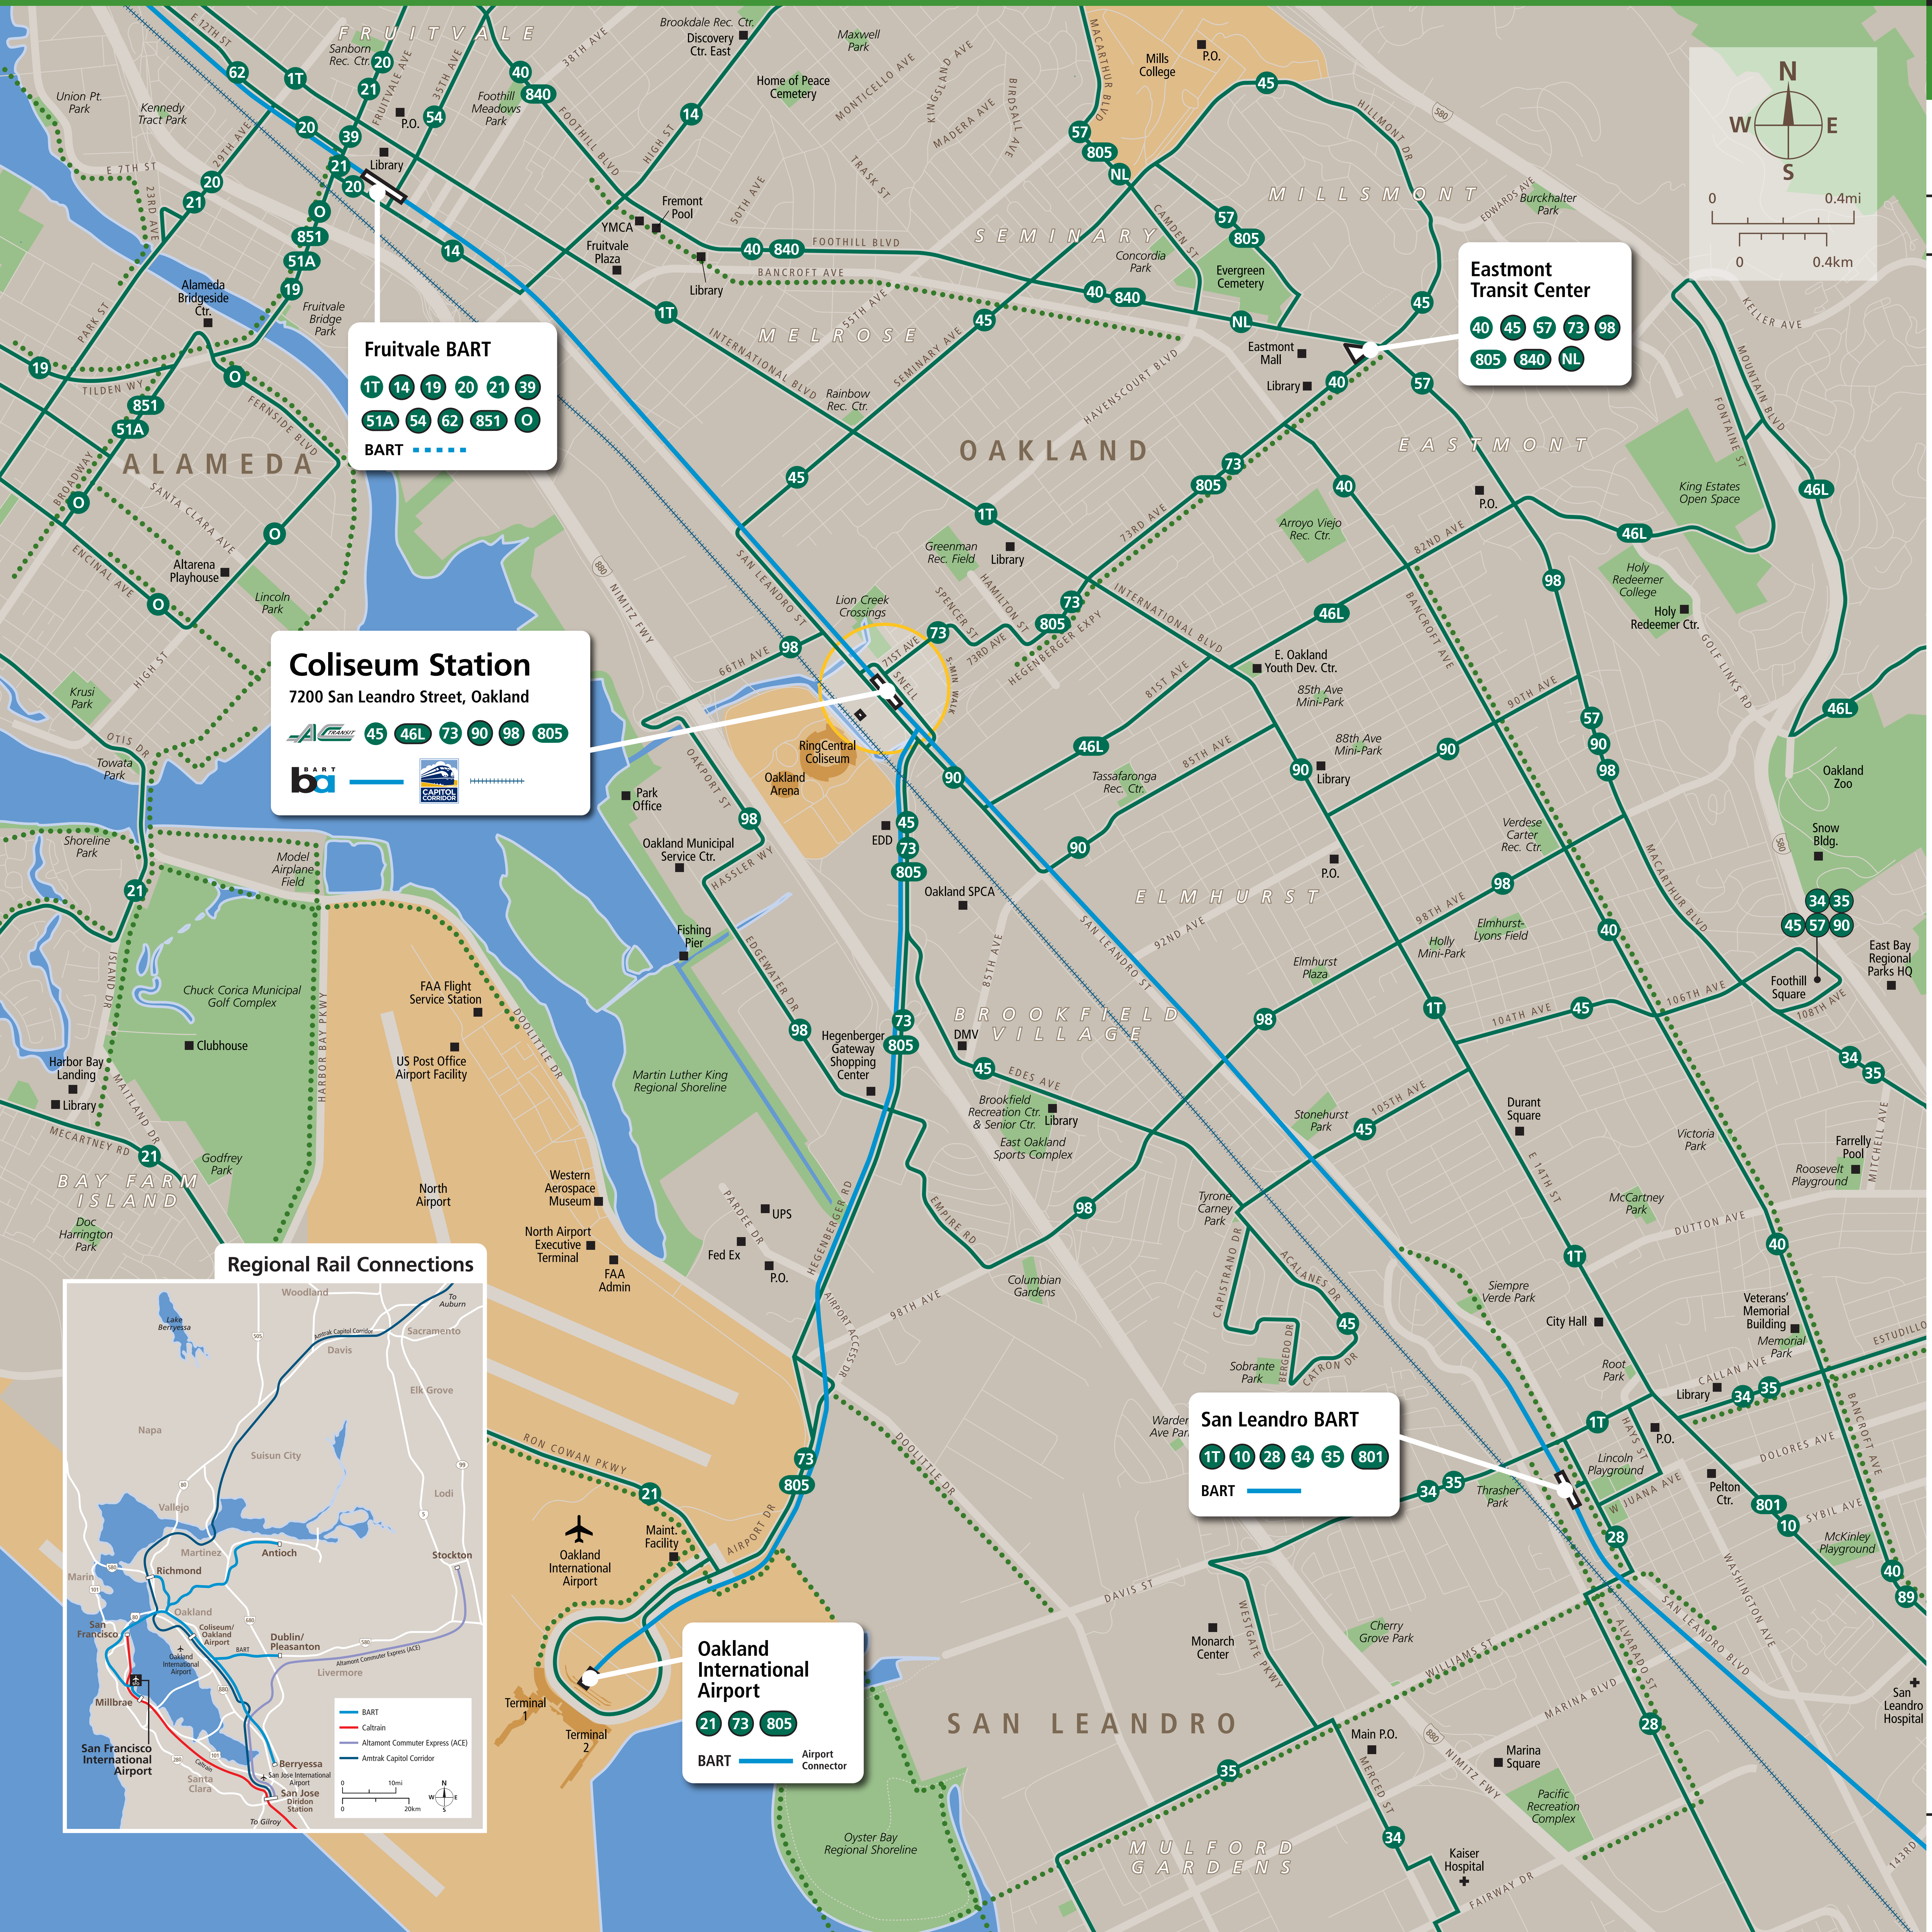

Transit Routes

Rutas del tránsito

公車路線圖

Fruitvale BART

1T 14 19 20 21 39
51A 54 62 851 O
BART

Coliseum Station
7200 San Leandro Street, Oakland

Amtrak Capitol Corridor
BART
AC Transit

45 46L 73 90 98 805

Eastmont Transit Center

40 45 57 73 98
805 840 NL

San Leandro BART

1T 10 28 34 35 801
BART

Oakland International Airport

21 73 805
BART Airport Connector