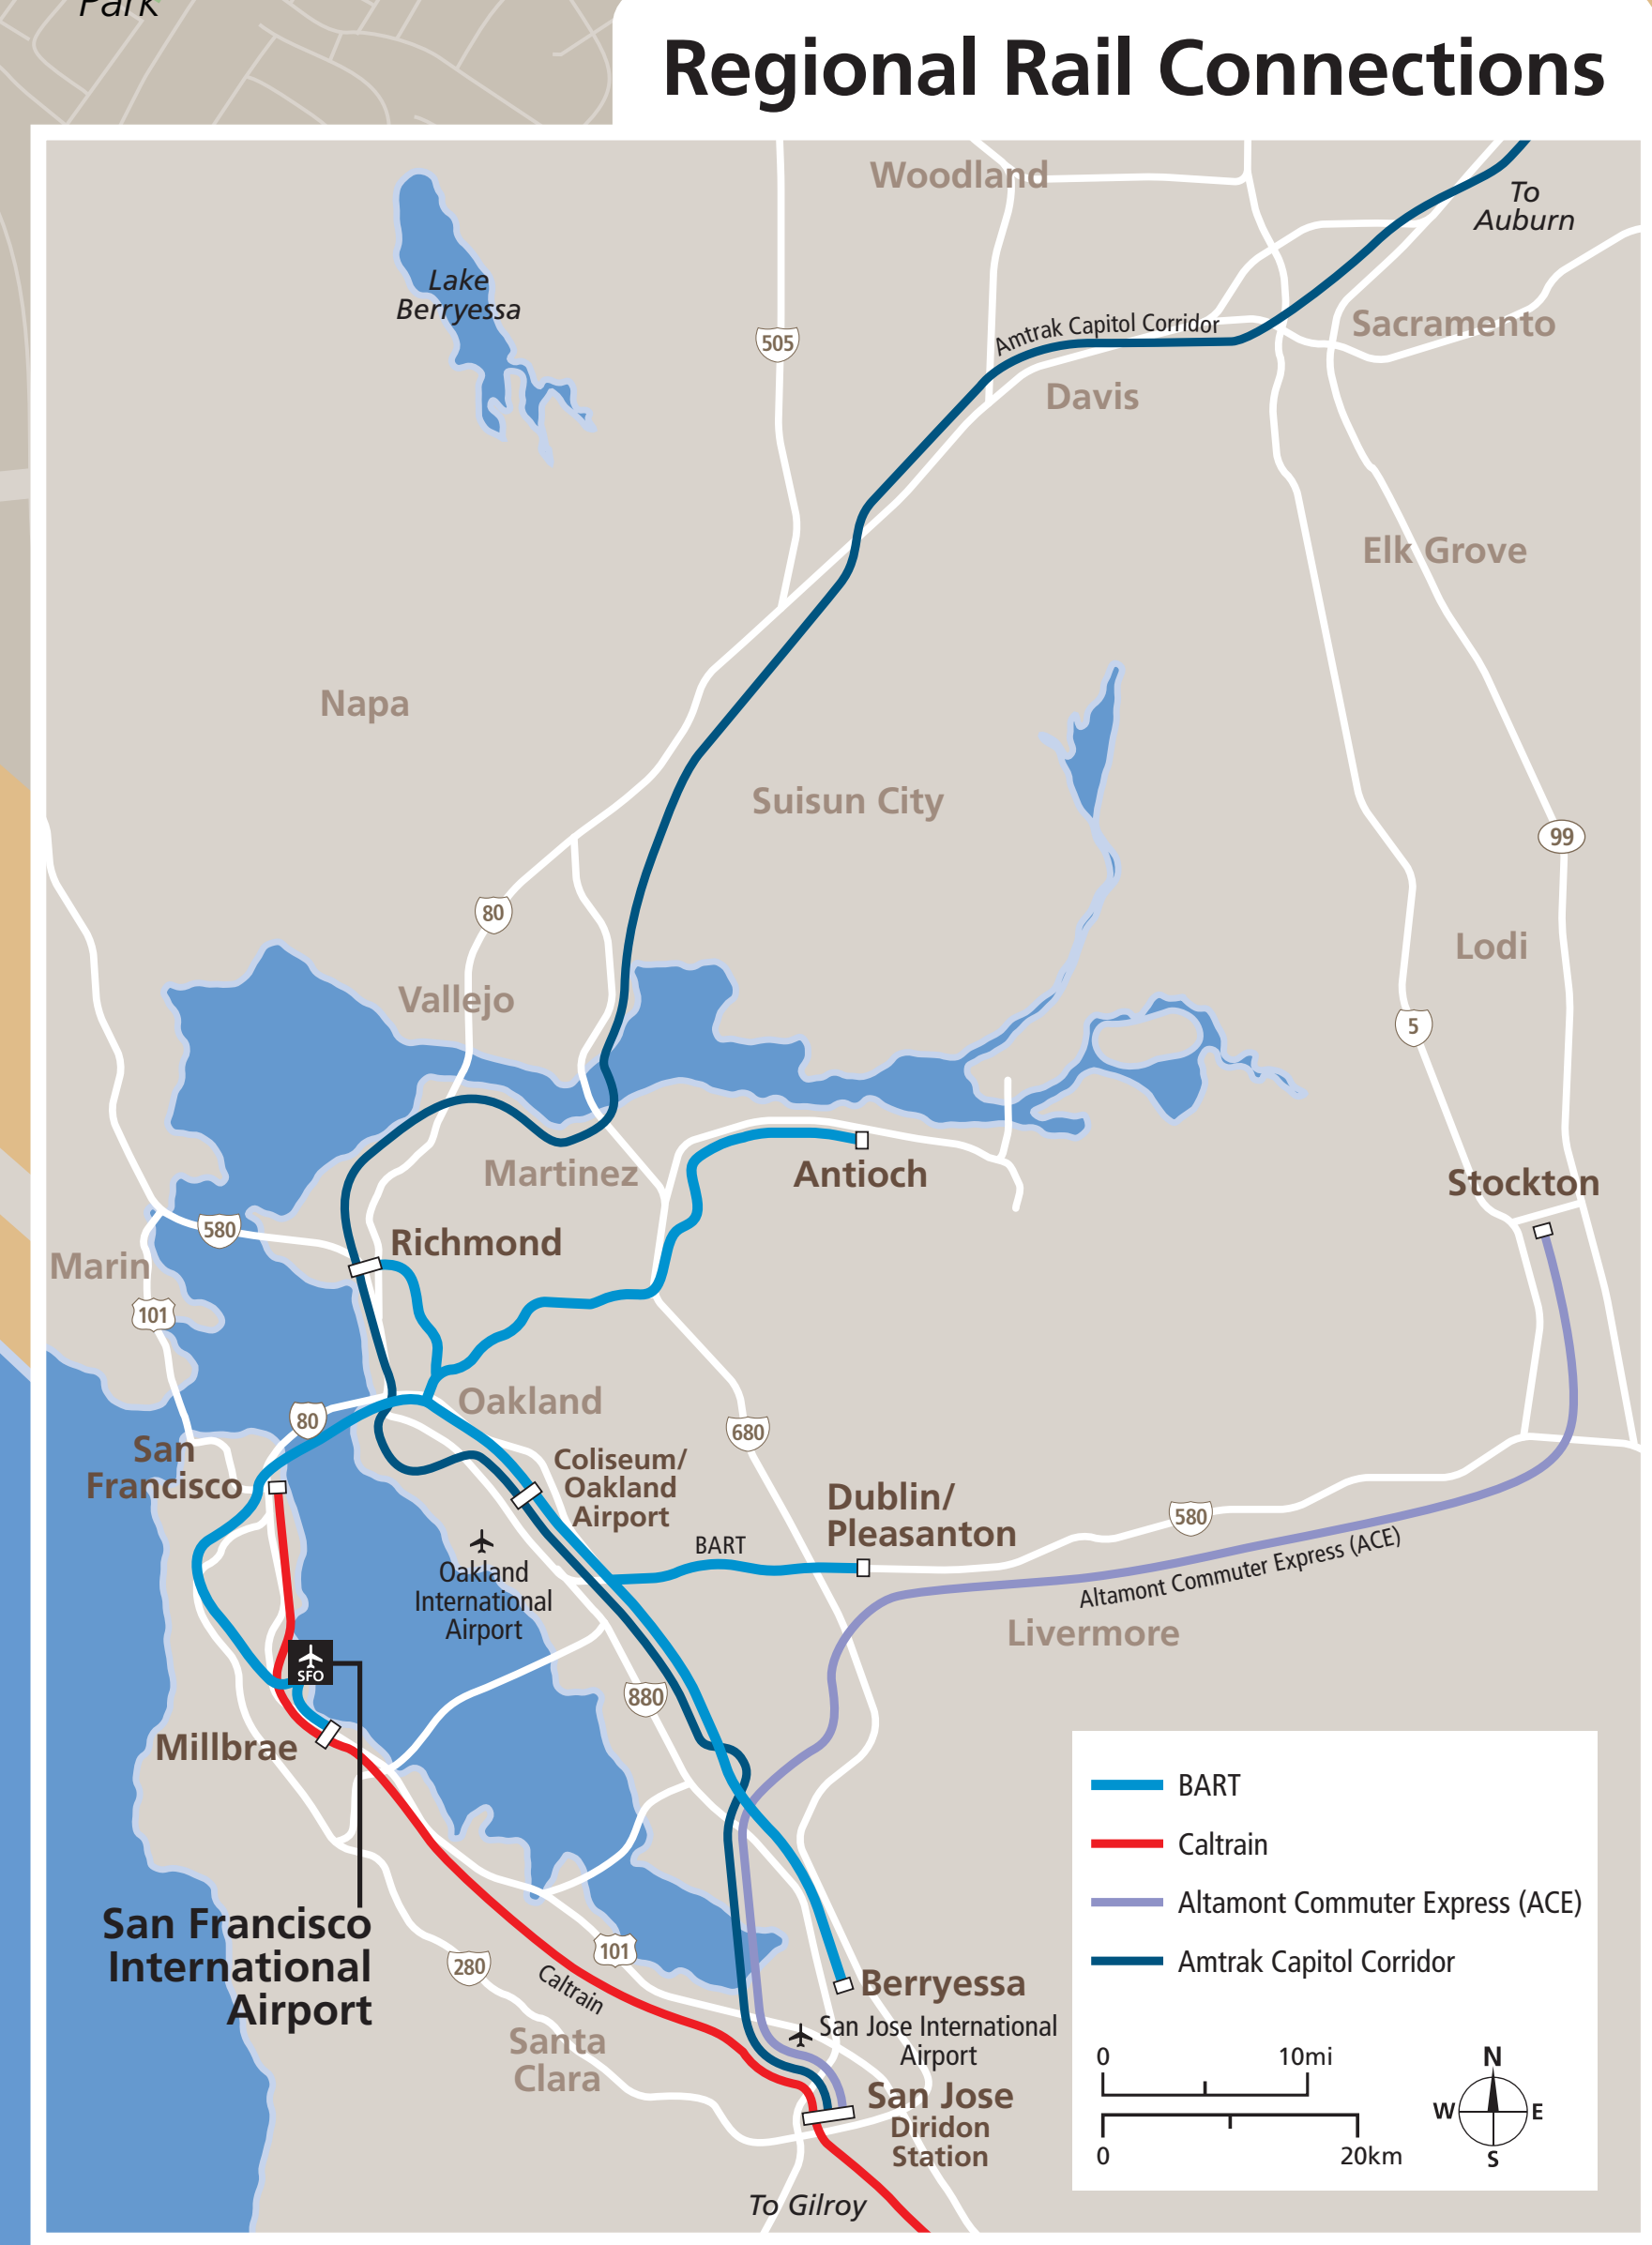

Transit Information

Coliseum Station

Oakland

1. **Map Key**
2. You Are Here
   - 5-Minute Walk 1000ft/305m Radius
   - BART
   - Amtrak Capitol Corridor
   - AC Transit
   - Route Terminus
   - Bicycle Trail or Lane

This map does not show all commuter, express, special event, or all-night routes. Service may vary with time of day or day of week. Service changes may have occurred since printing. Please consult transit agency schedule or contact 511 for more information.

Call 511 | 511.org