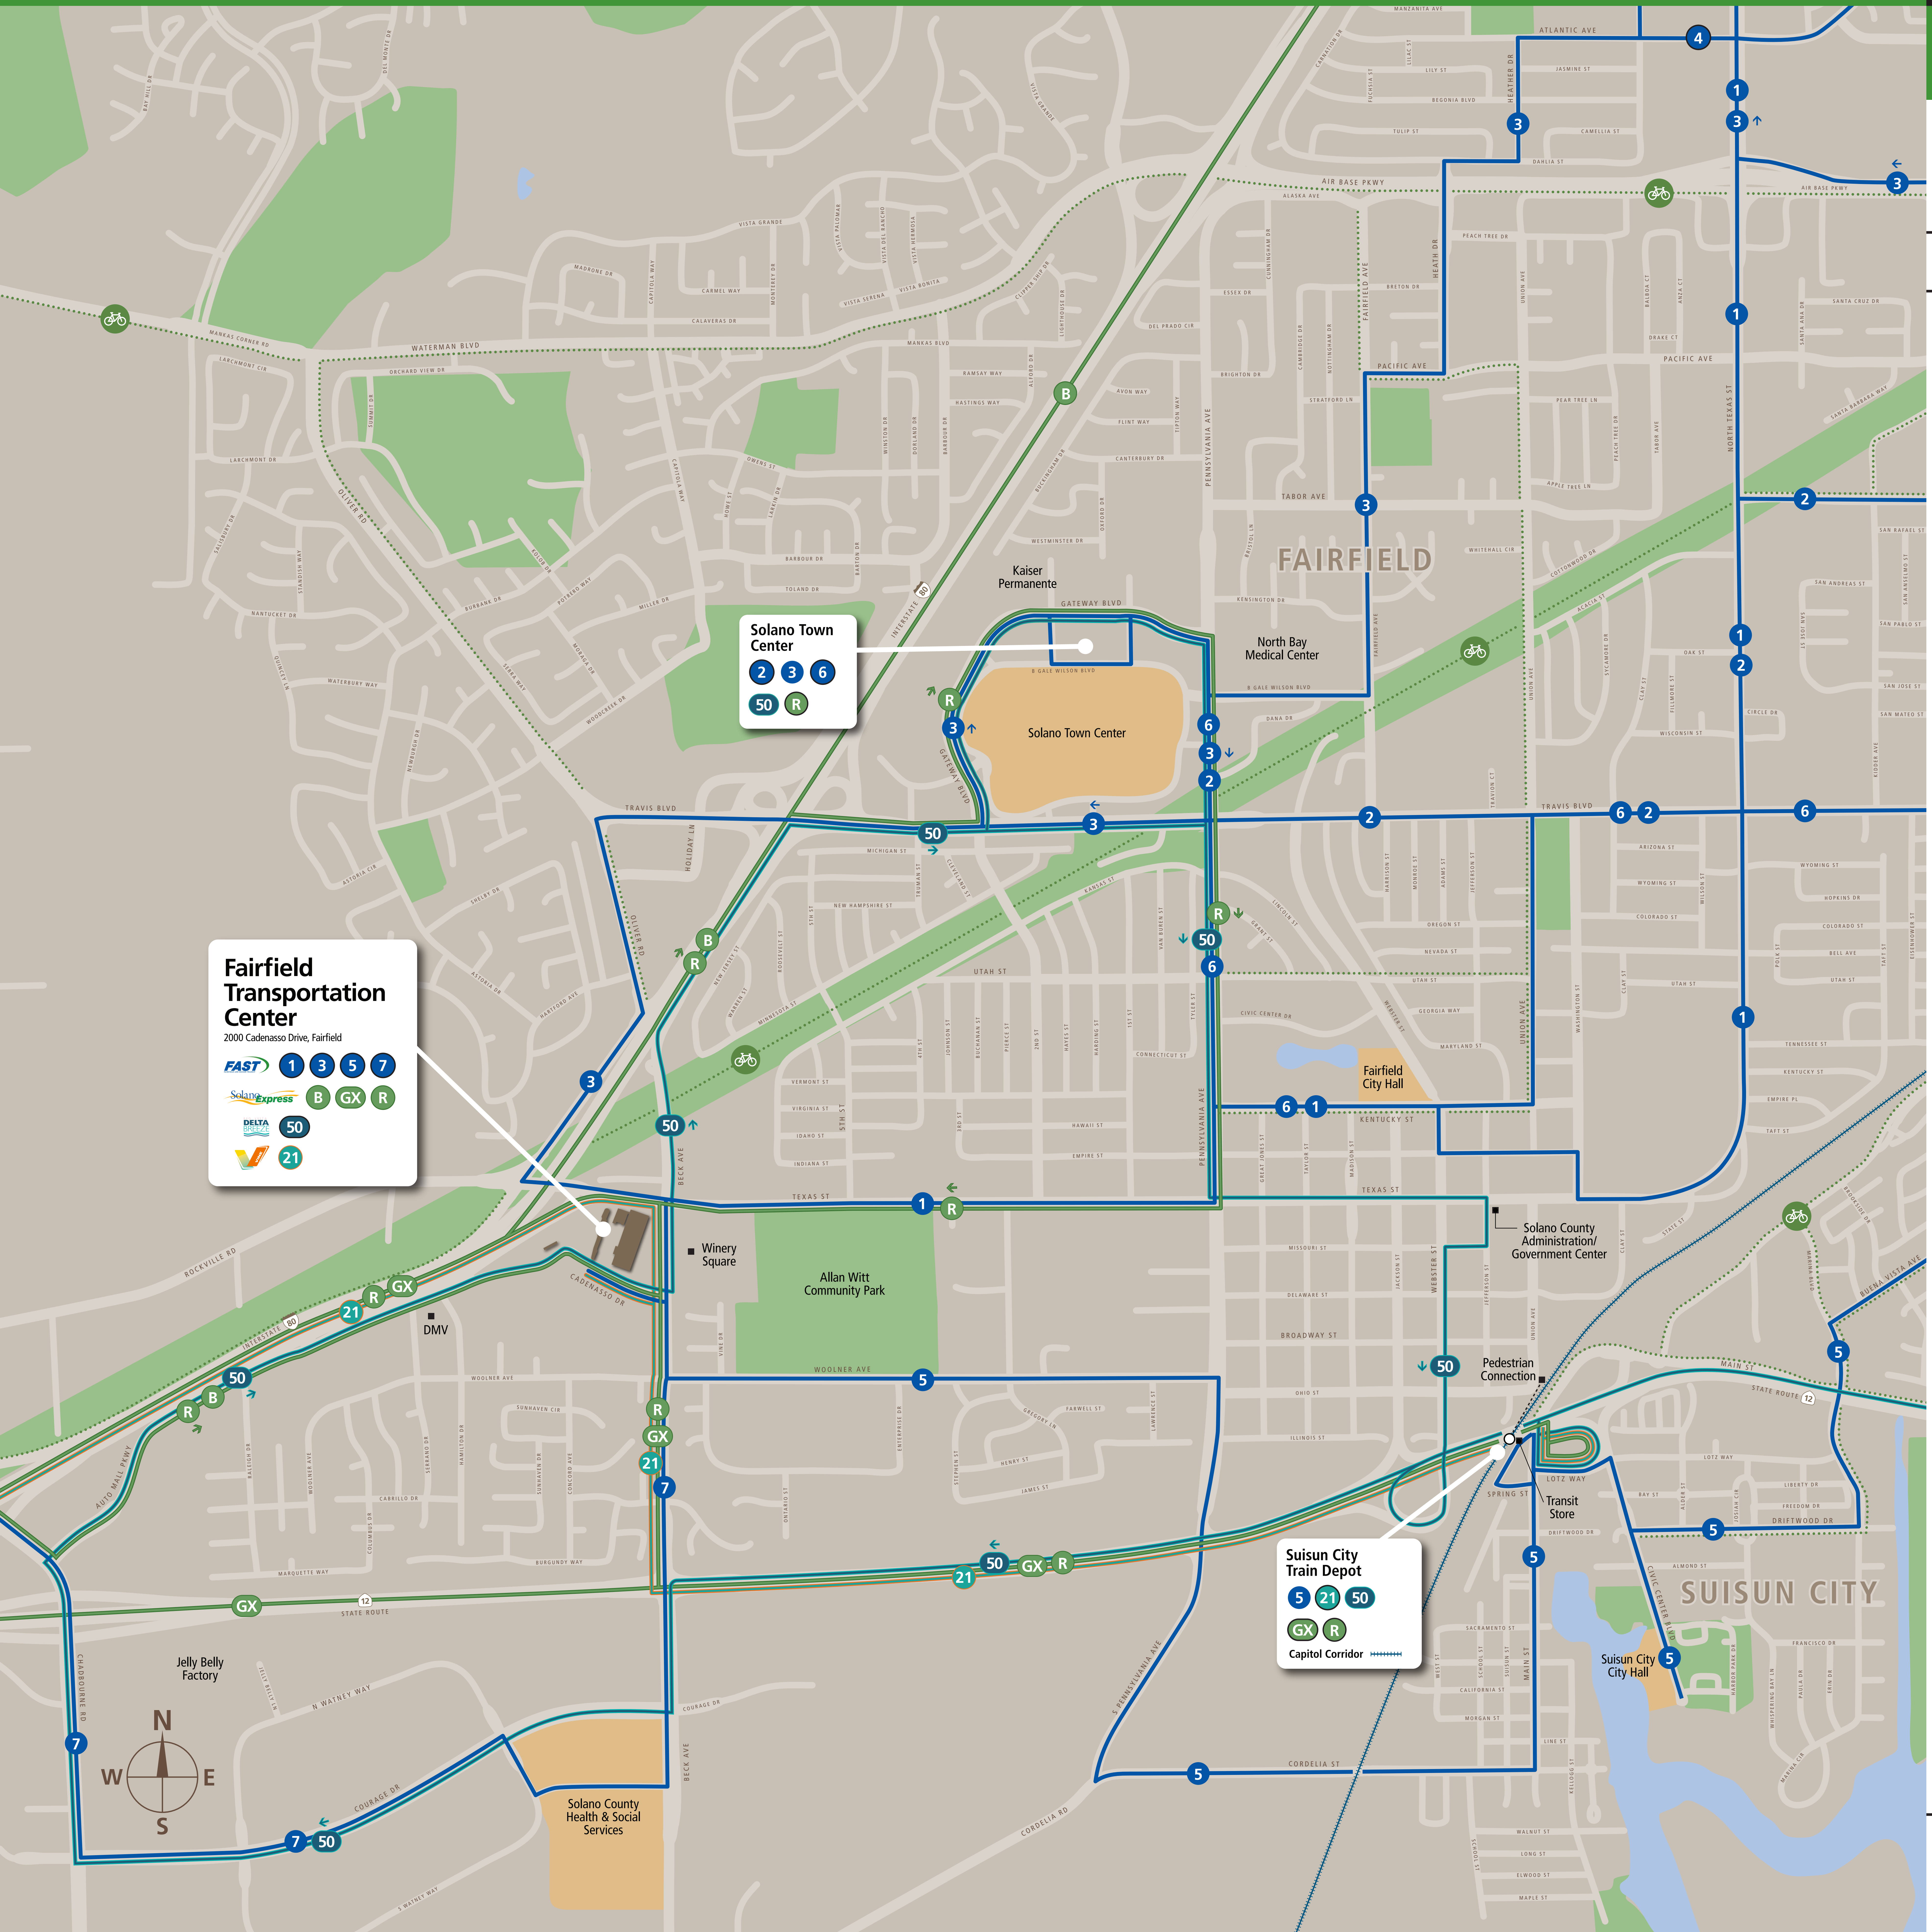

Transit Routes

Rutas del tránsito

公車路線圖

Transit Information

Fairfield Transportation Center

Fairfield

Map Key

- You Are Here
- Amtrak Capitol Corridor
- FAST
- Rio Vista Delta Breeze
- SolanoExpress
- Vine
- Route Terminus
- Bicycle Route

This map does not show all commuter, express, special event, or all-night routes. Service may vary with time of day or day of week. Service changes may have occurred since printing. Please consult transit agency schedule or contact 511 for more information.

Fairfield Transportation Center
2000 Cadenasso Drive, Fairfield

- 1 3 5 7
- B GX R
- 50
- 21

Solano Town Center

- 2 3 6
- 50 R

Suisun City Train Depot
Capitol Corridor

- 5 21 50
- GX R

Call 511 | 511.org