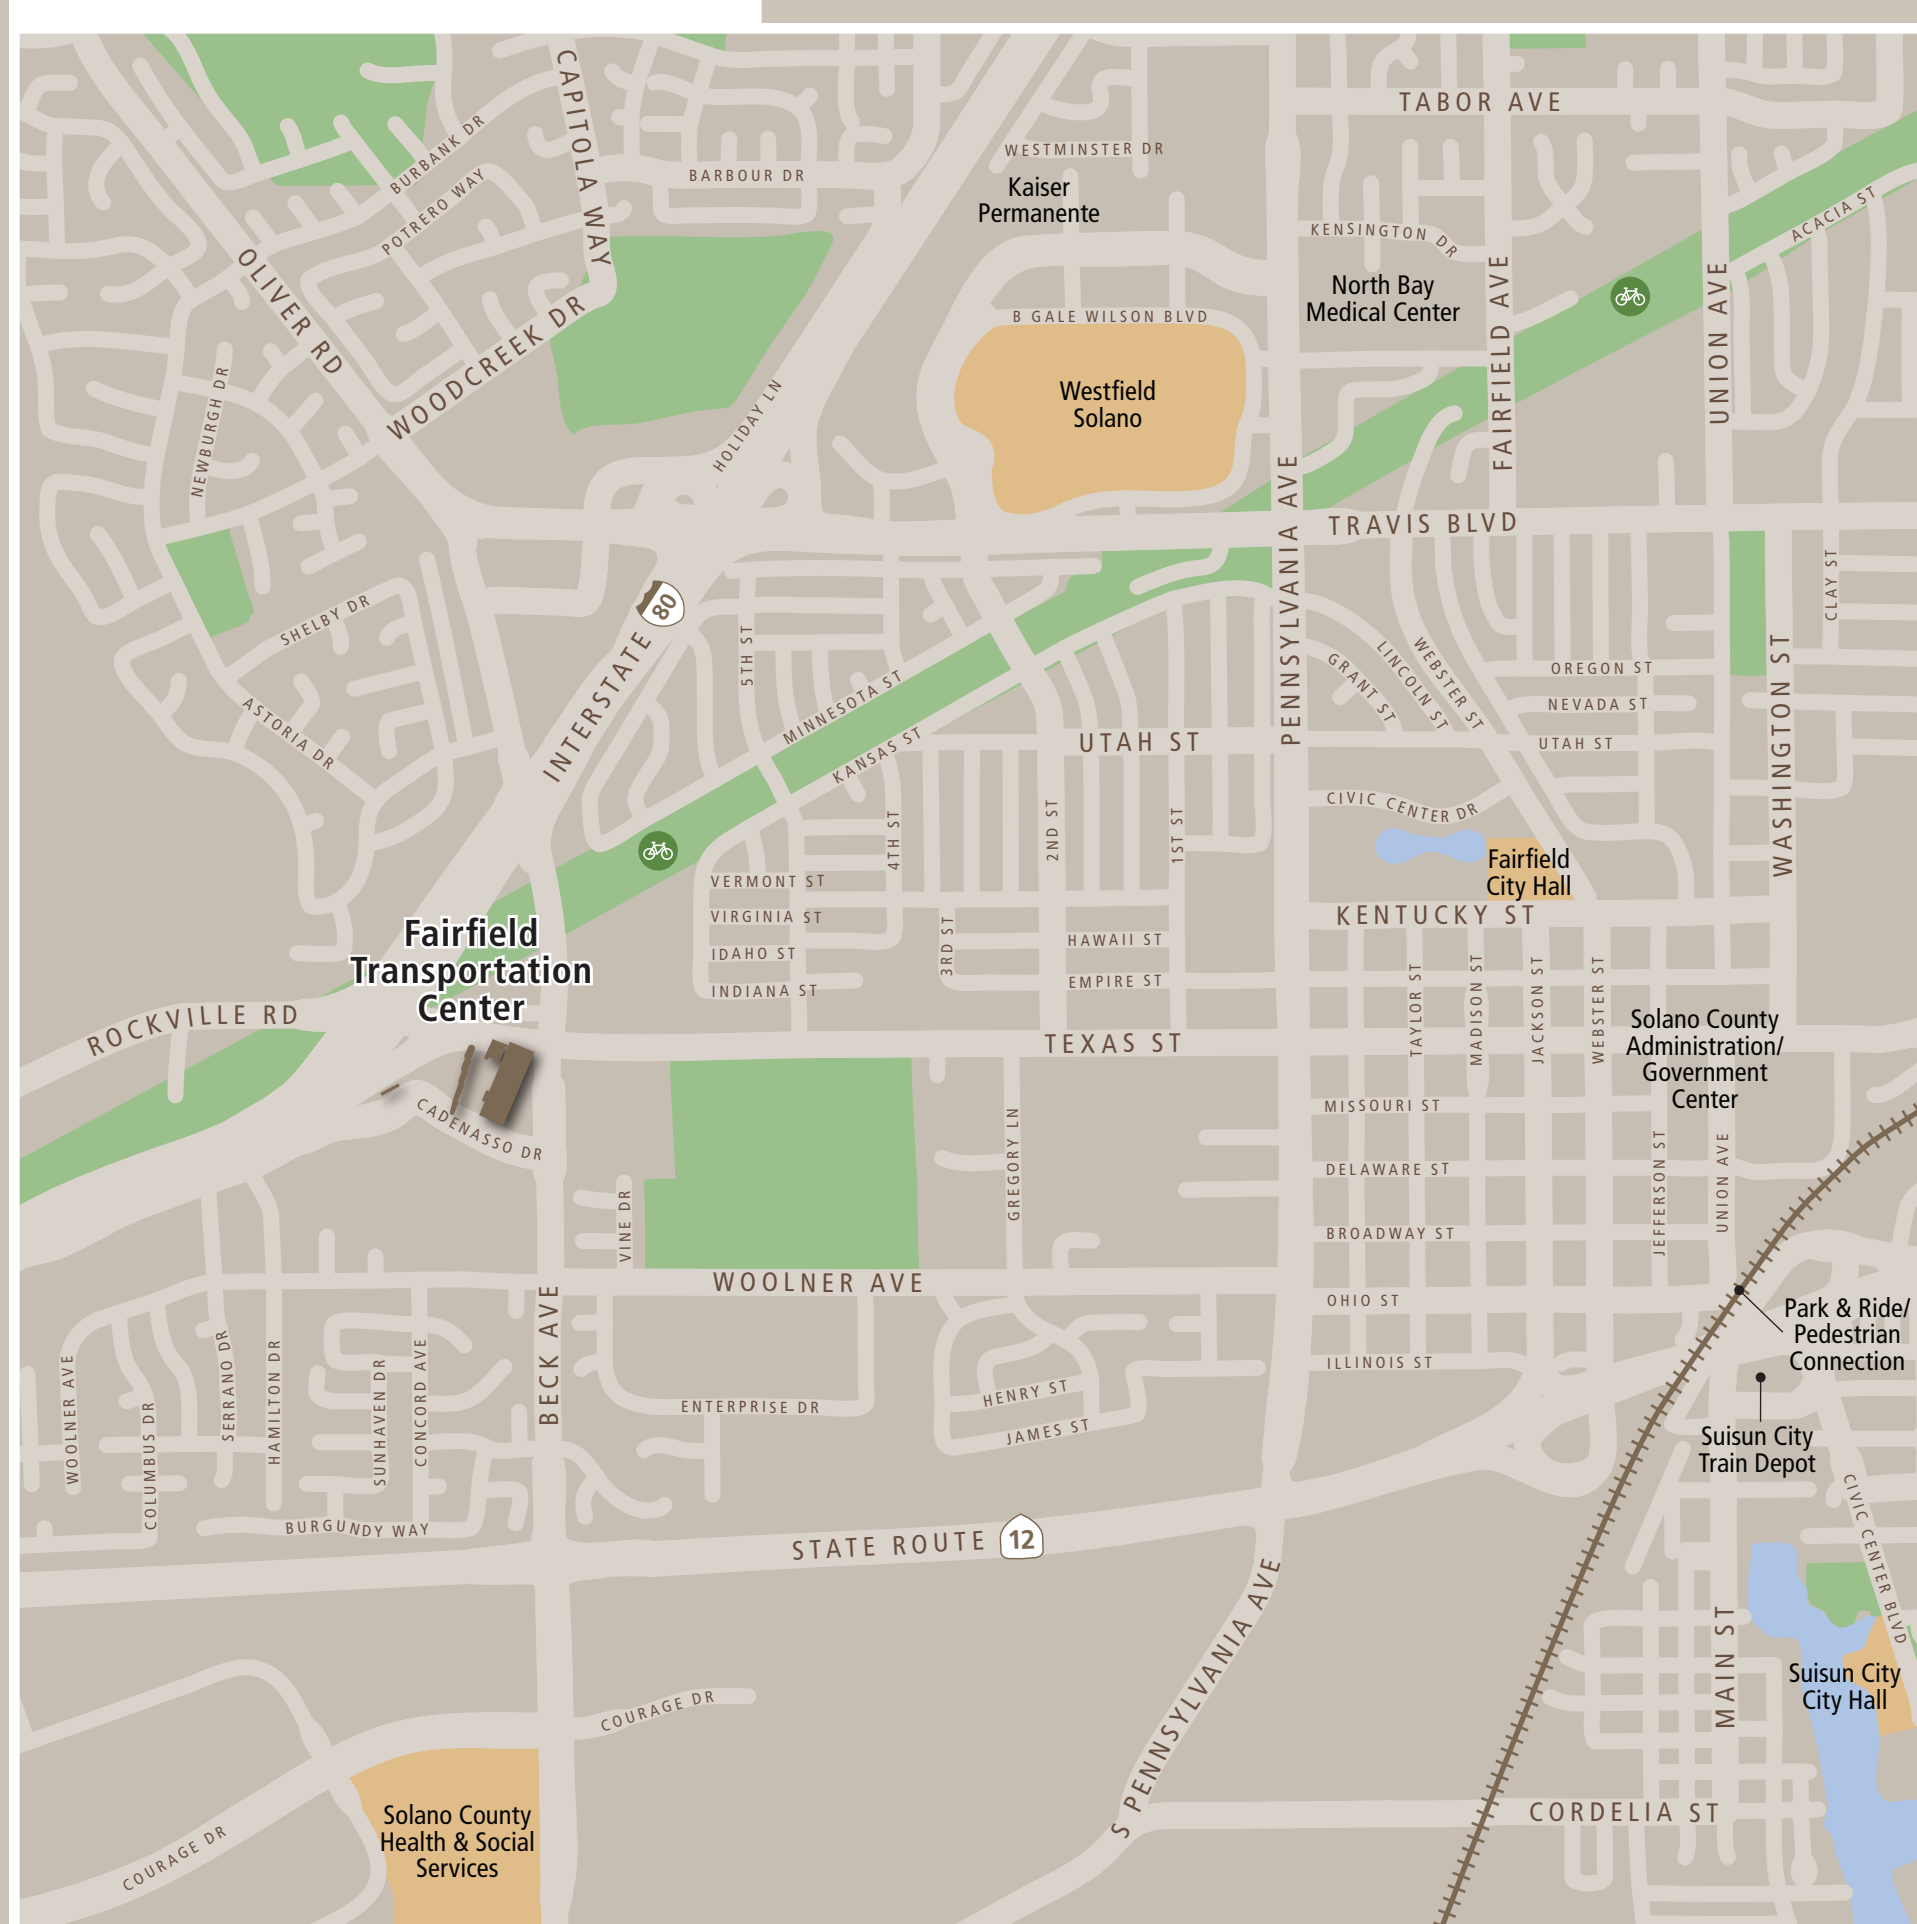

Transit Stops

Paradas del tránsito

公車站地圖

Transit Information

Fairfield Transportation Center

Fairfield

Map Key

- You Are Here
- Transit Information
- Transit Stop
- Exit
- Bike Rack
- Bike Lockers
- Casual Carpool
- Elevator
- Parking
- Passenger Drop-off/Pick-up
- Stairs
- Ticket Agent
- Fairfield and Suisun Transit
- Rio Vista Delta Breeze
- SolanoExpress
- VINE Transit

Transit Lines

FAST Fairfield and Suisun Transit (FAST)

1. **Local Service**
2. 1 Texas/N. Texas
   - 3 Walmart
   - 5 Suisun City
   - 7 Solano College/Cordelia Library

SolanoExpress SolanoExpress

1. **Intercity Service**
2. Blue Pleasant Hill BART
   - Blue Vacaville/Dixon/Davis/Sacramento
   - Green El Cerrito Del Norte BART
   - Green Suisun Amtrak
   - Red Vallejo/El Cerrito del Norte BART
   - Red Suisun Amtrak/Solano Town Center

DELTA Rio Vista Delta Breeze

1. **Intercity Service**
2. 50 Rio Vista/Sleton

VINE Transit VINE Transit

1. **Intercity Service**
2. 21 Napa
   - 21 Suisun Amtrak

Area Map

Call 511 | 511.org