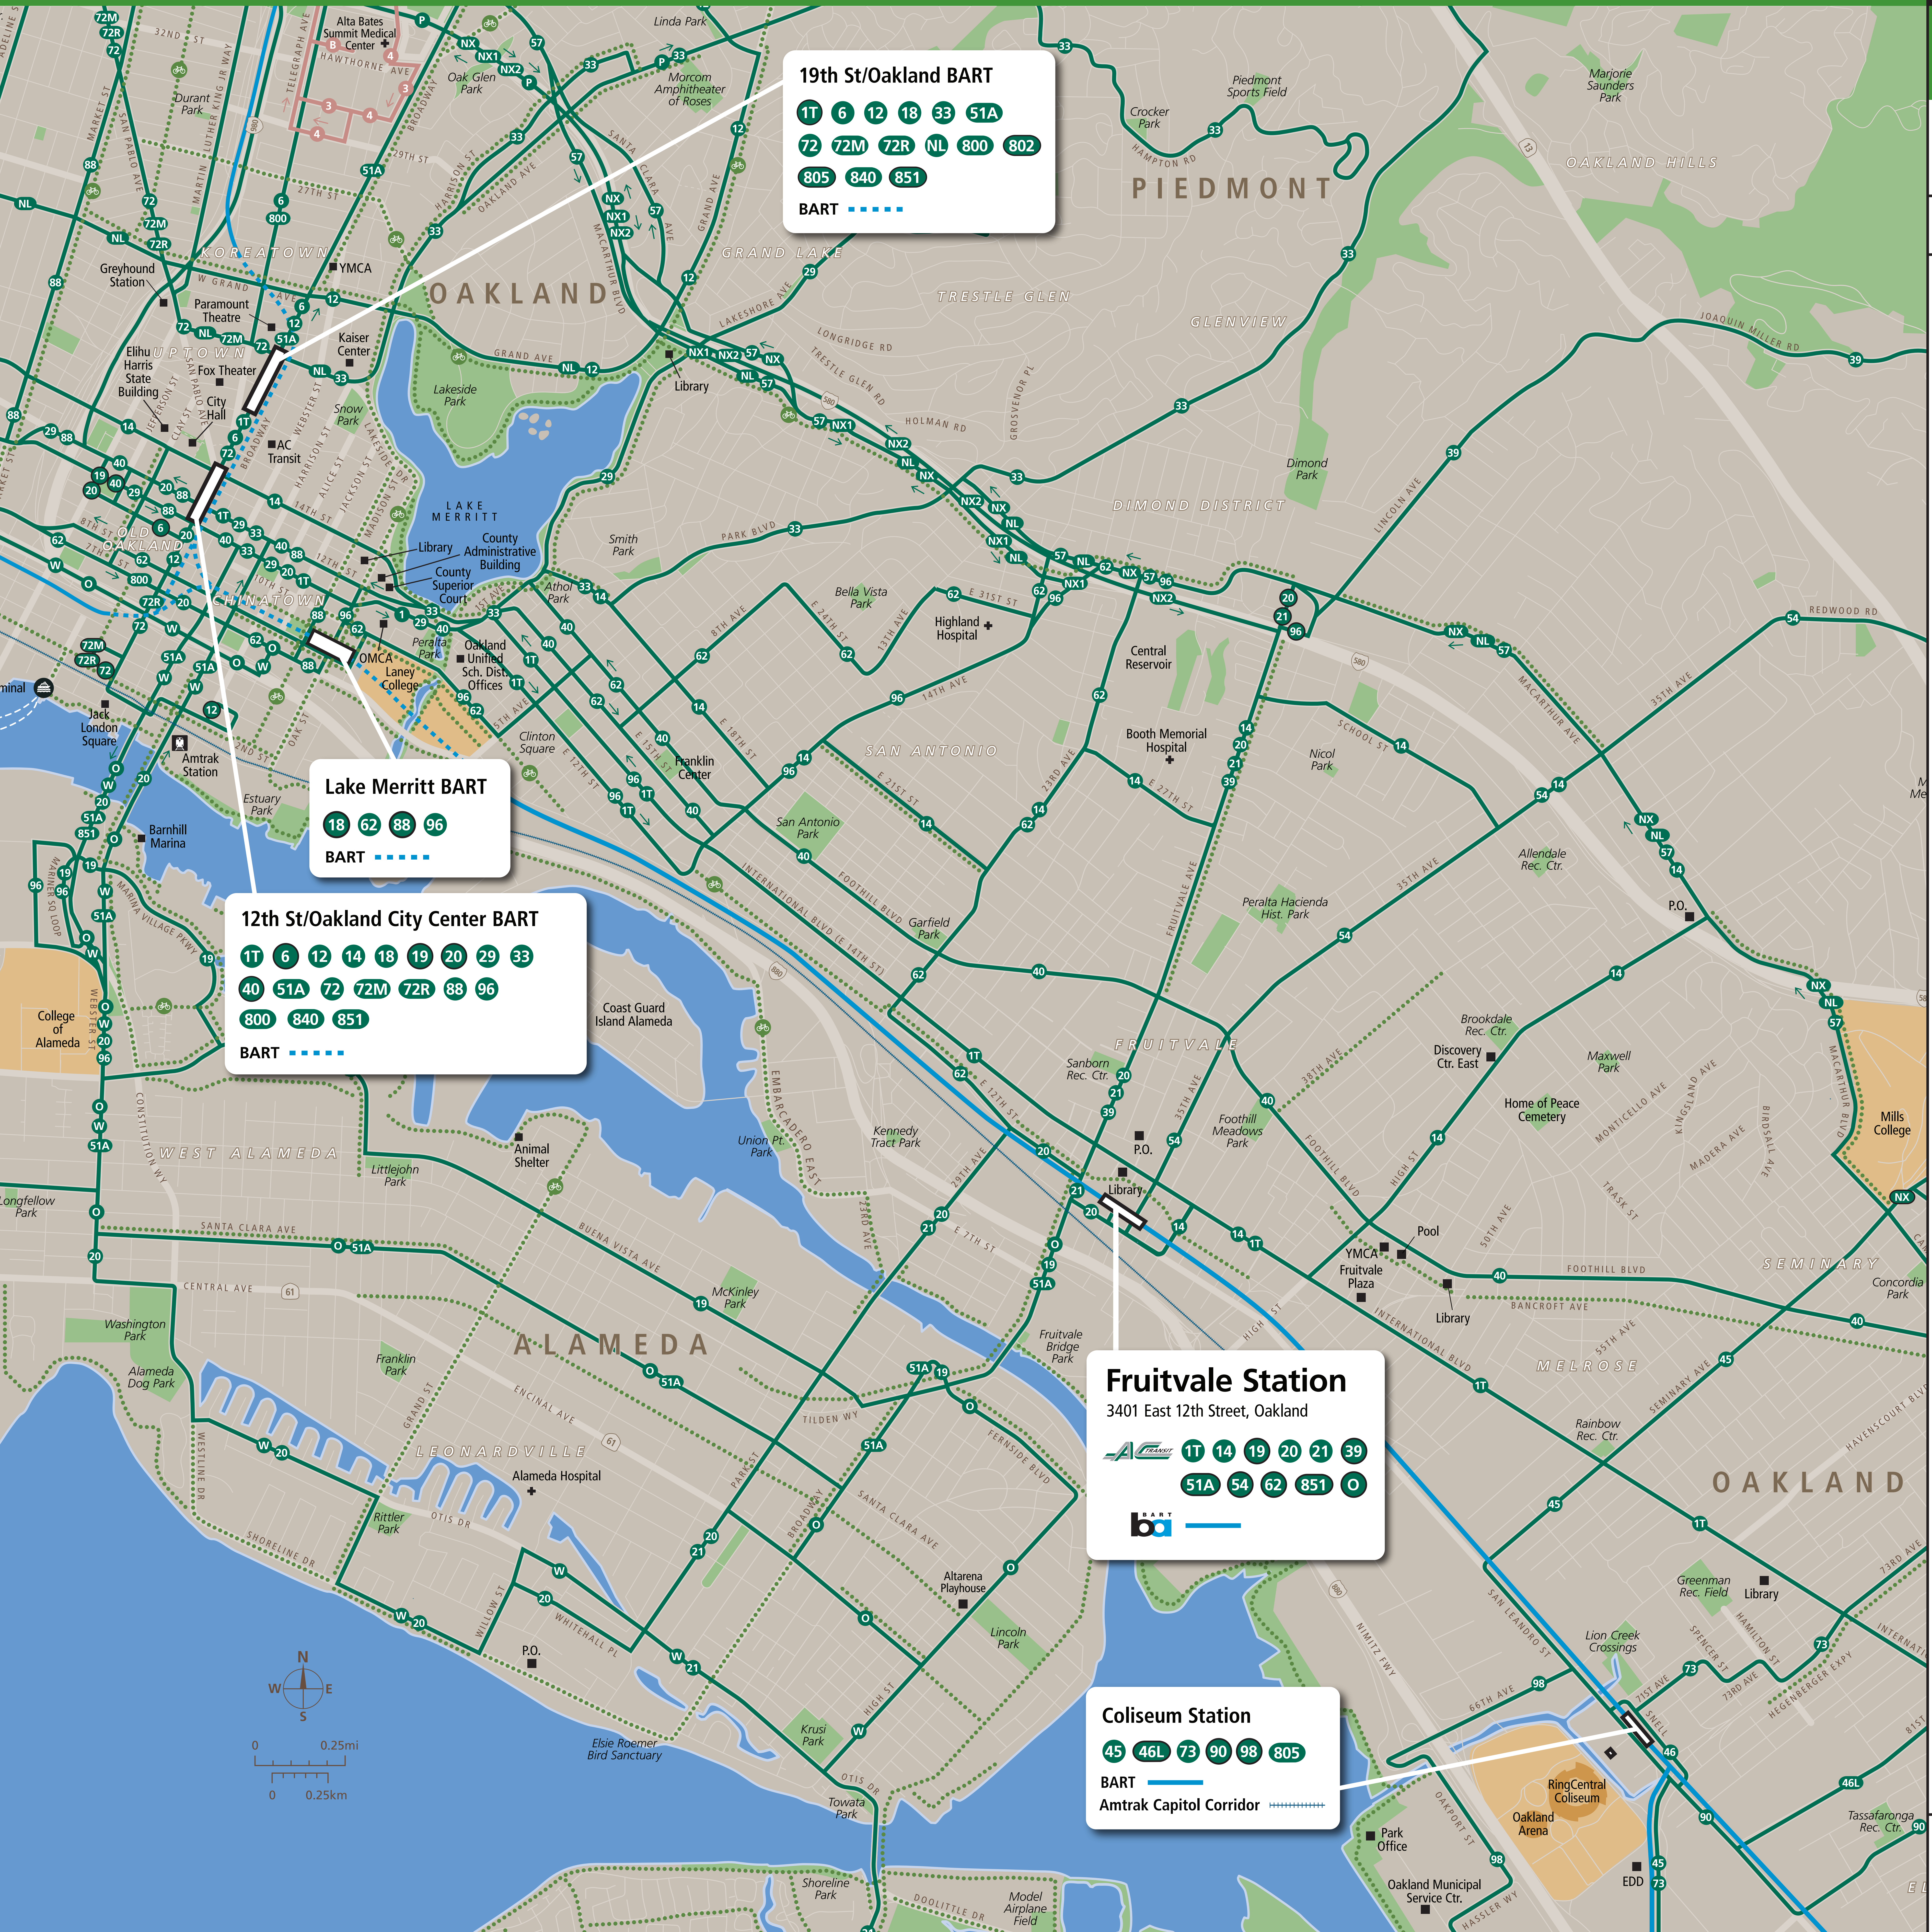

Transit Routes

Rutas del tránsito

公車路線圖

19th St/Oakland BART

1T 6 12 18 33 51A
72 72M 72R NL 800 802
805 840 851
BART

Lake Merritt BART

18 62 88 96
BART

12th St/Oakland City Center BART

1T 6 12 14 18 19 20 29 33
40 51A 72 72M 72R 88 96
800 840 851
BART

Fruitvale Station
3401 East 12th Street, Oakland

AC Transit 1T 14 19 20 21 39
51A 54 62 851 O
BART

Coliseum Station

45 46L 73 90 98 805
BART
Amtrak Capitol Corridor

Transit Information

Fruitvale Station

Oakland

Map Key

- You Are Here
- 5-Minute Walk 1000ft/305m Radius
- BART
- BART (underground)
- Amtrak Capitol Corridor
- AC Transit
- Alta Bates Summit Shuttle
- Bicycle Routes
- Route Terminus

This map does not show all commuter, express, special event, or all-night routes. Service may vary with time of day or day of week. Service changes may have occurred since printing. Please consult transit agency schedule or contact 511 for more information.

Call 511 | 511.org