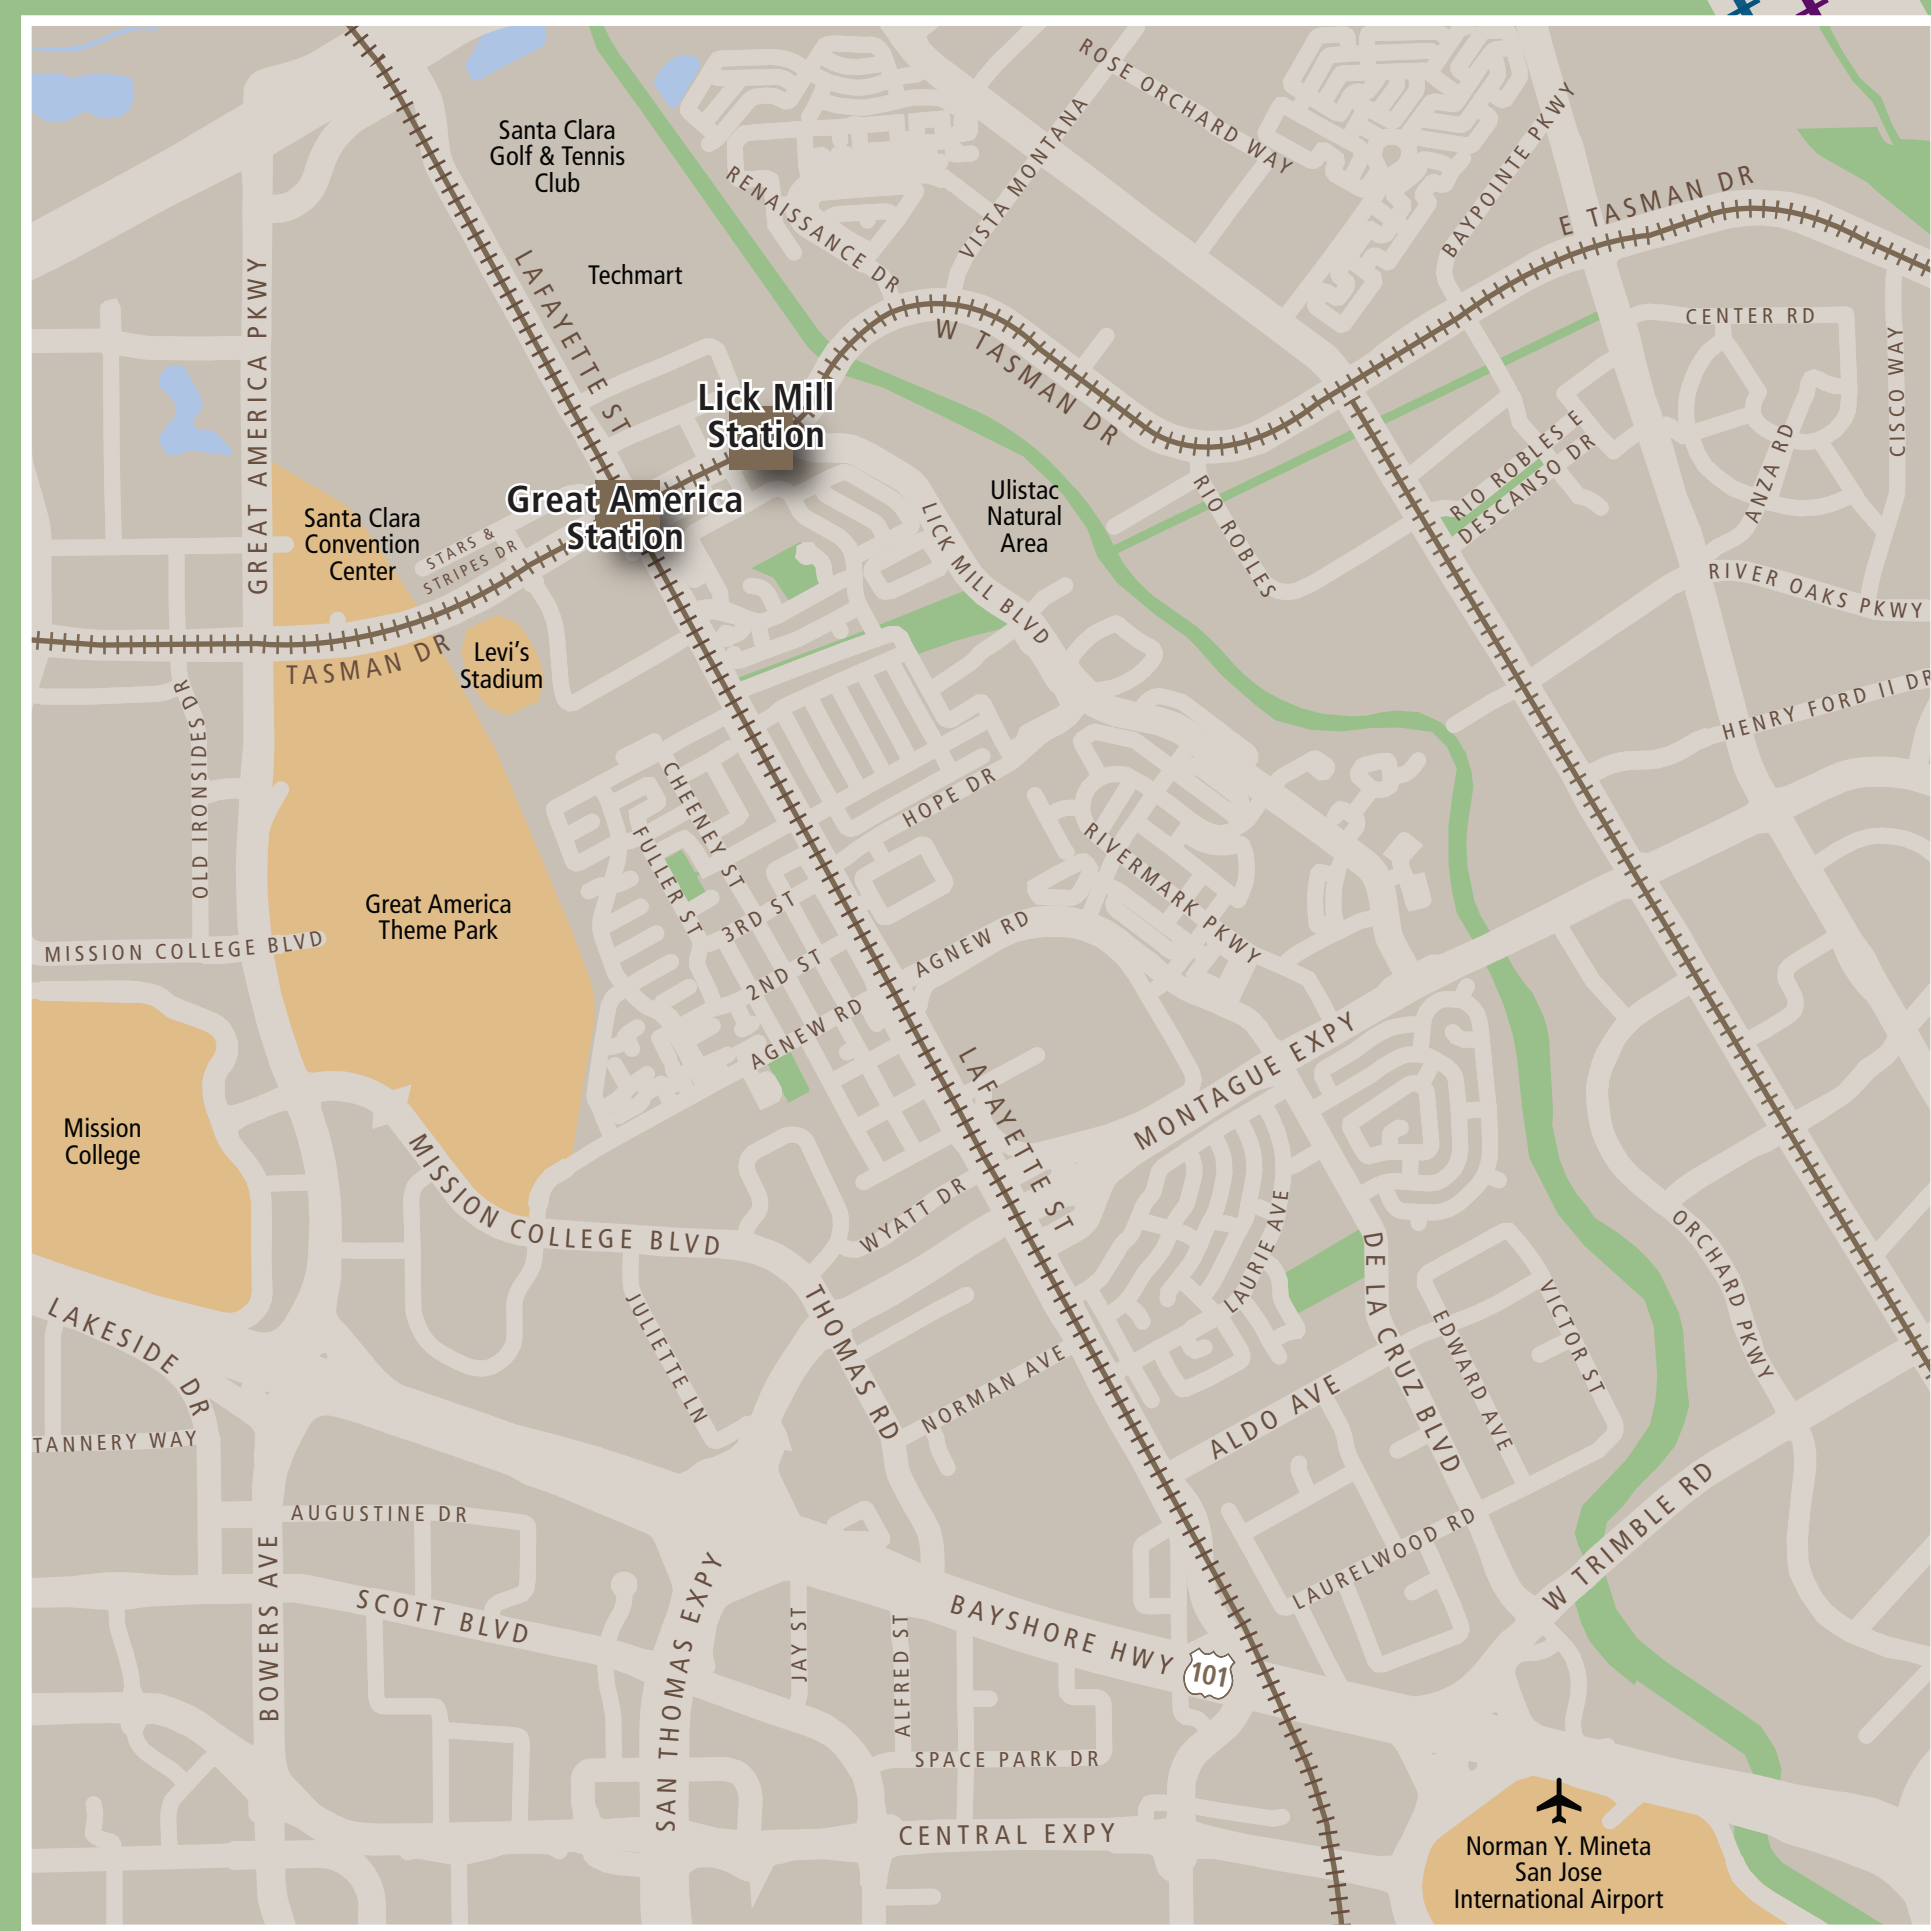

Transit Stops

Paradas del tránsito

公車站地圖

Area Map