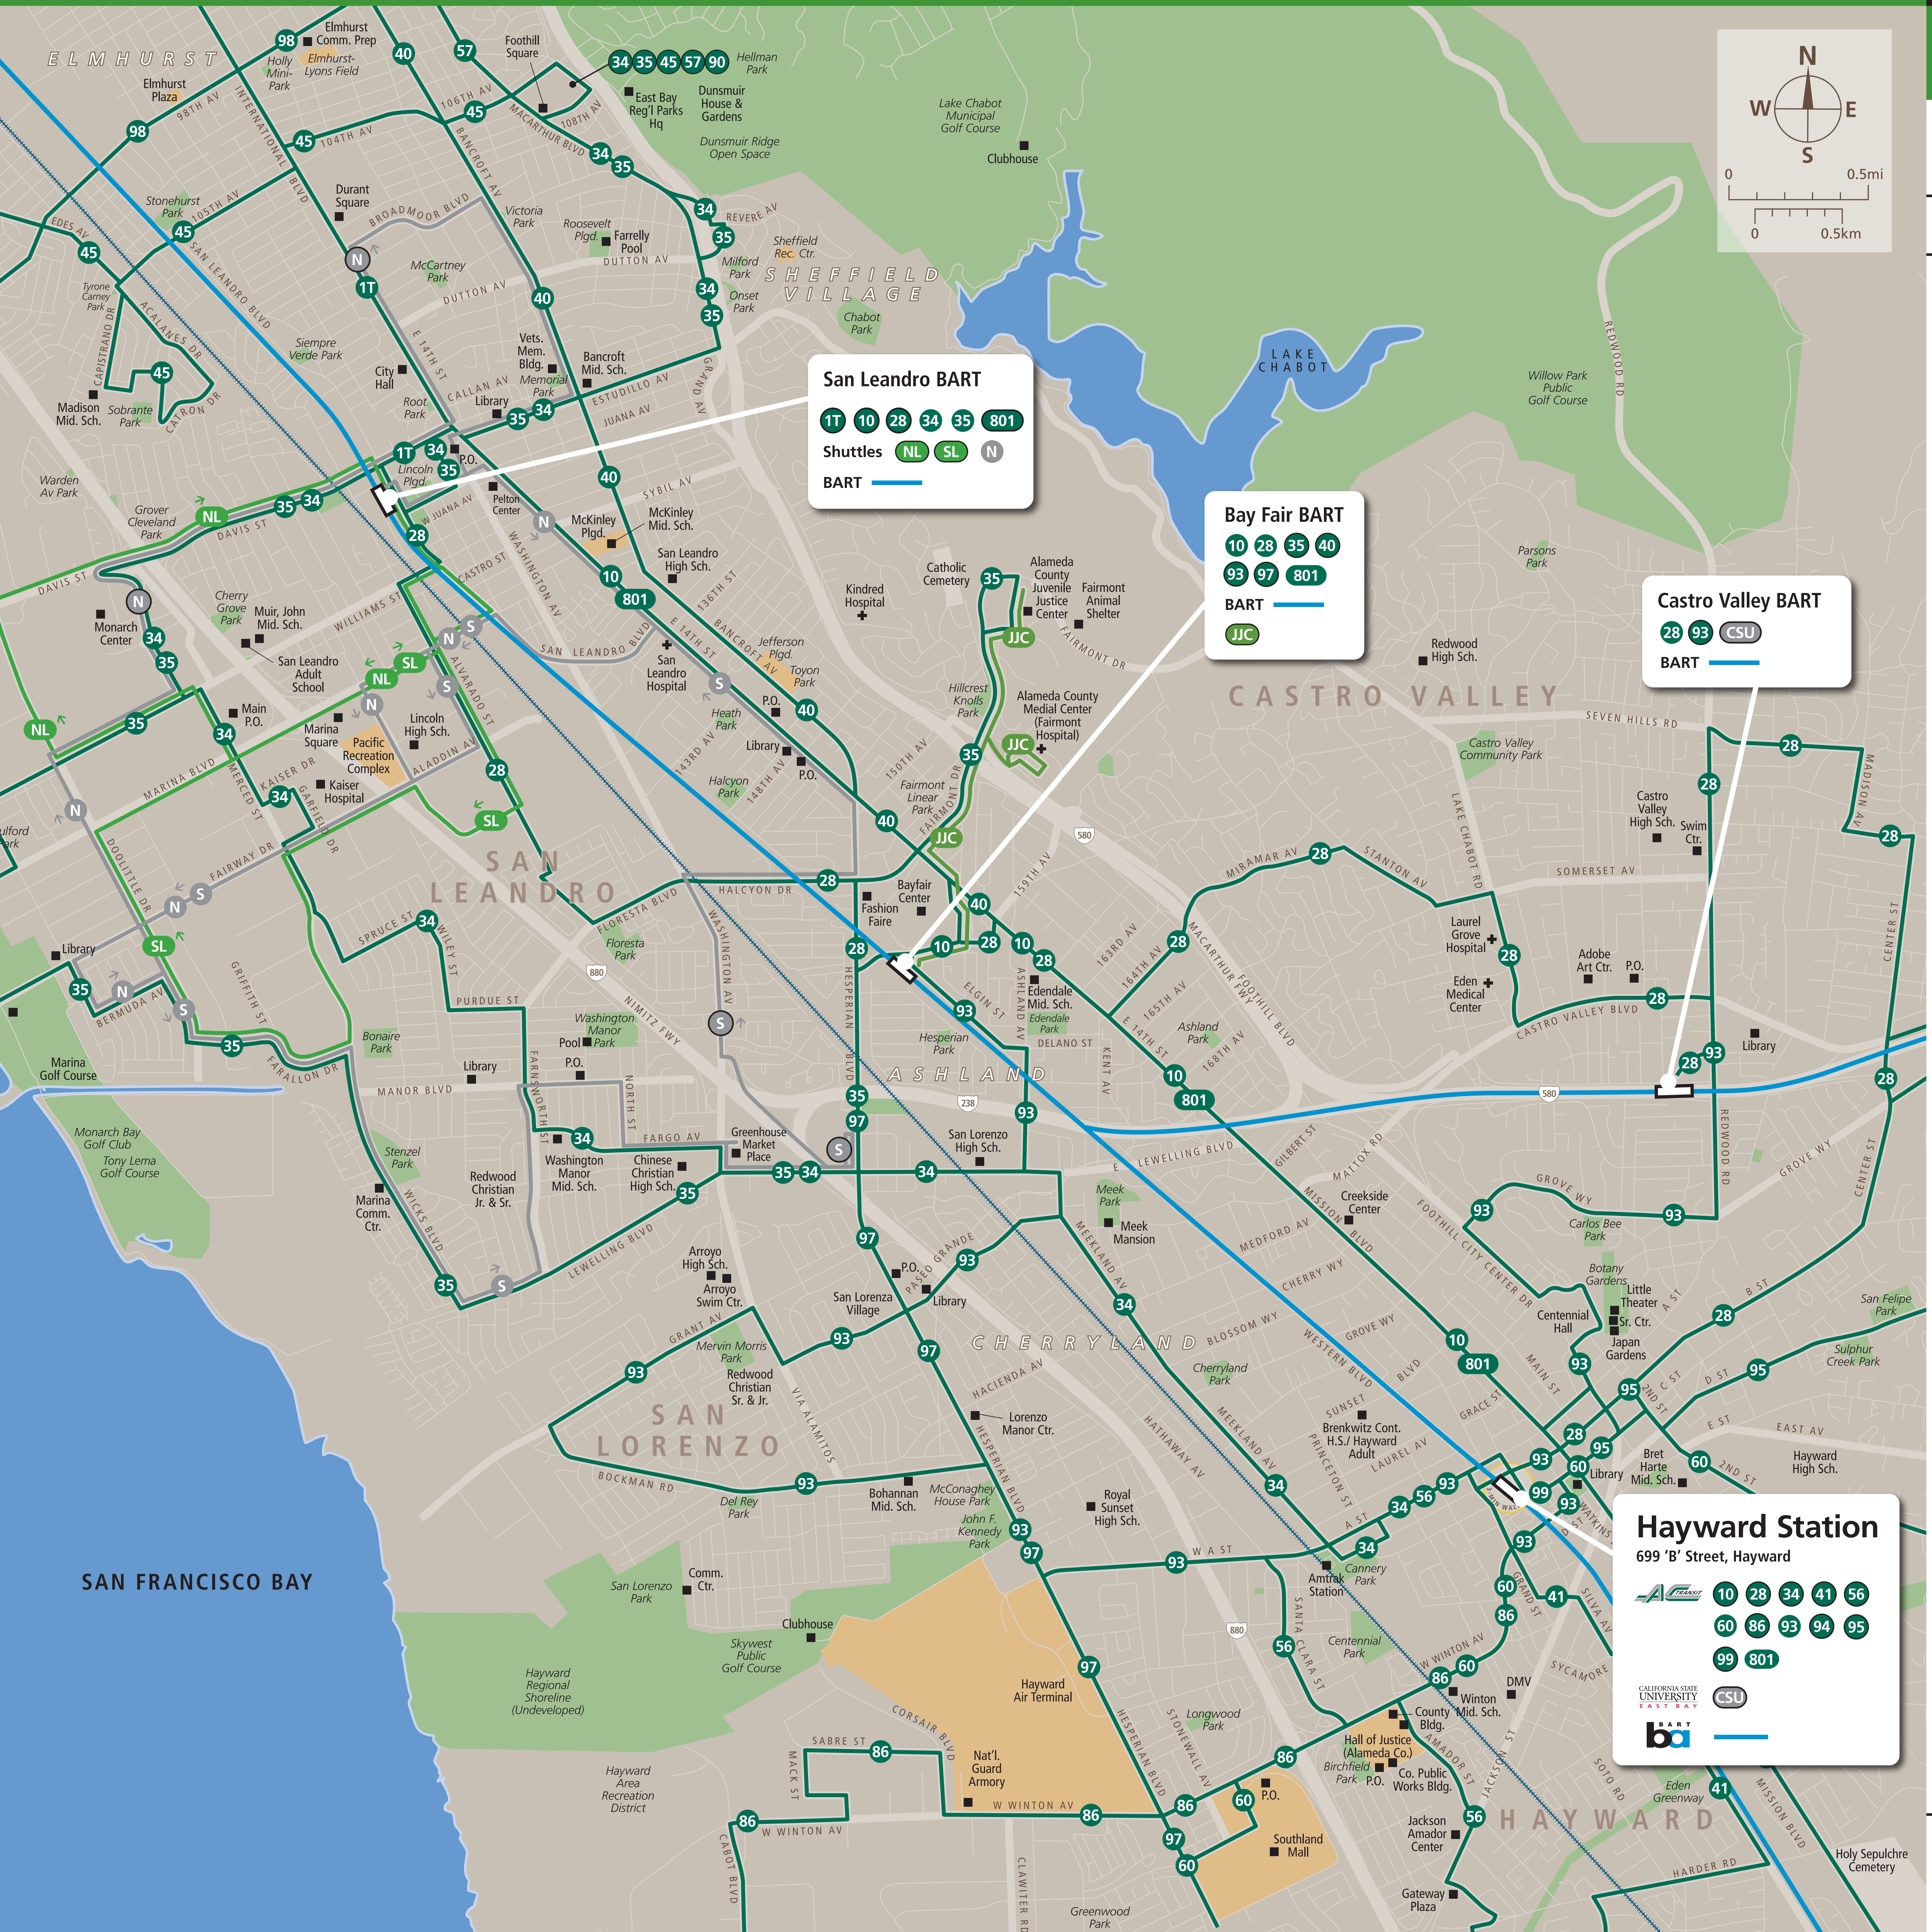

Transit Routes

Rutas del tránsito

公車路線圖

San Leandro BART

1T 10 28 34 35 801

Shuttles NL SL N

BART

Bay Fair BART

10 28 35 40

93 97 801

BART

JJC

Castro Valley BART

28 93 CSU

BART

Hayward Station
699 'B' Street, Hayward

Amtrak 10 28 34 41 56

60 86 93 94 95

99 801

CSU

BART

Transit Information

Hayward Station

Hayward

Map Key

- You Are Here
- BART
- Amtrak
- AC Transit
- Alameda County SustainAbility Shuttle
- FLEX Shuttle
- LINKS Shuttle
- Route Terminus

Call 511 | 511.org