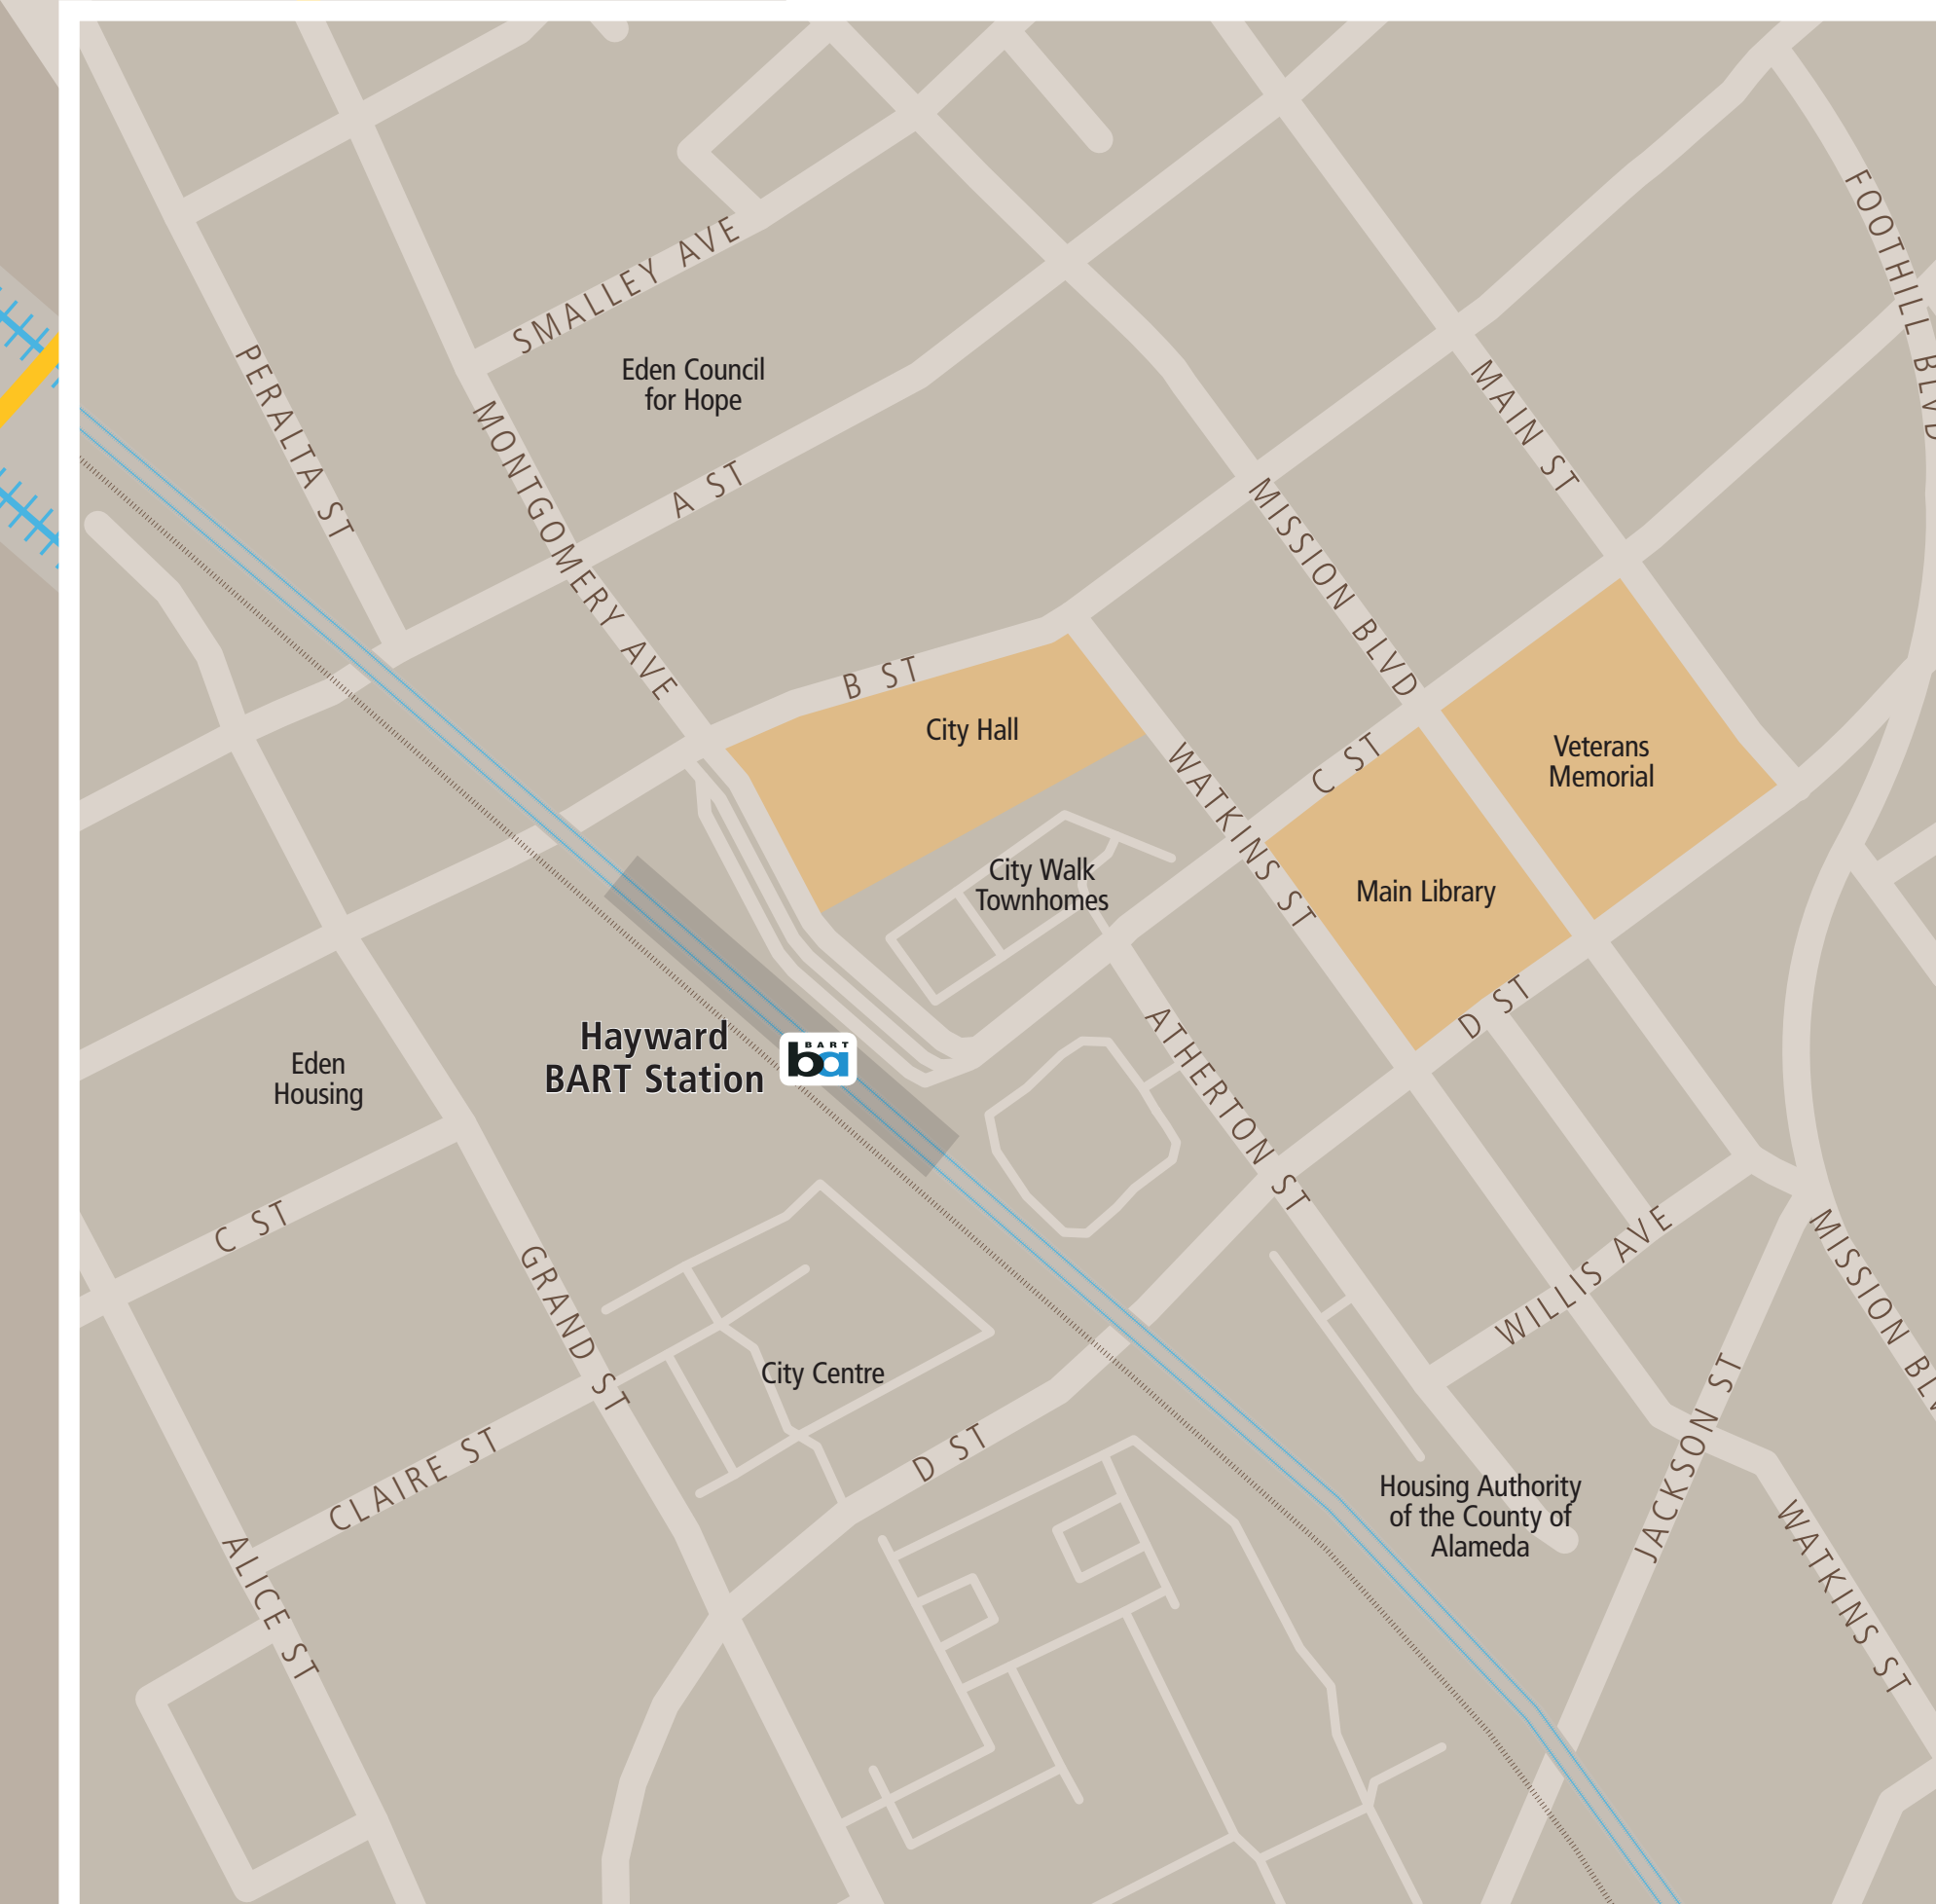

Station Area Map