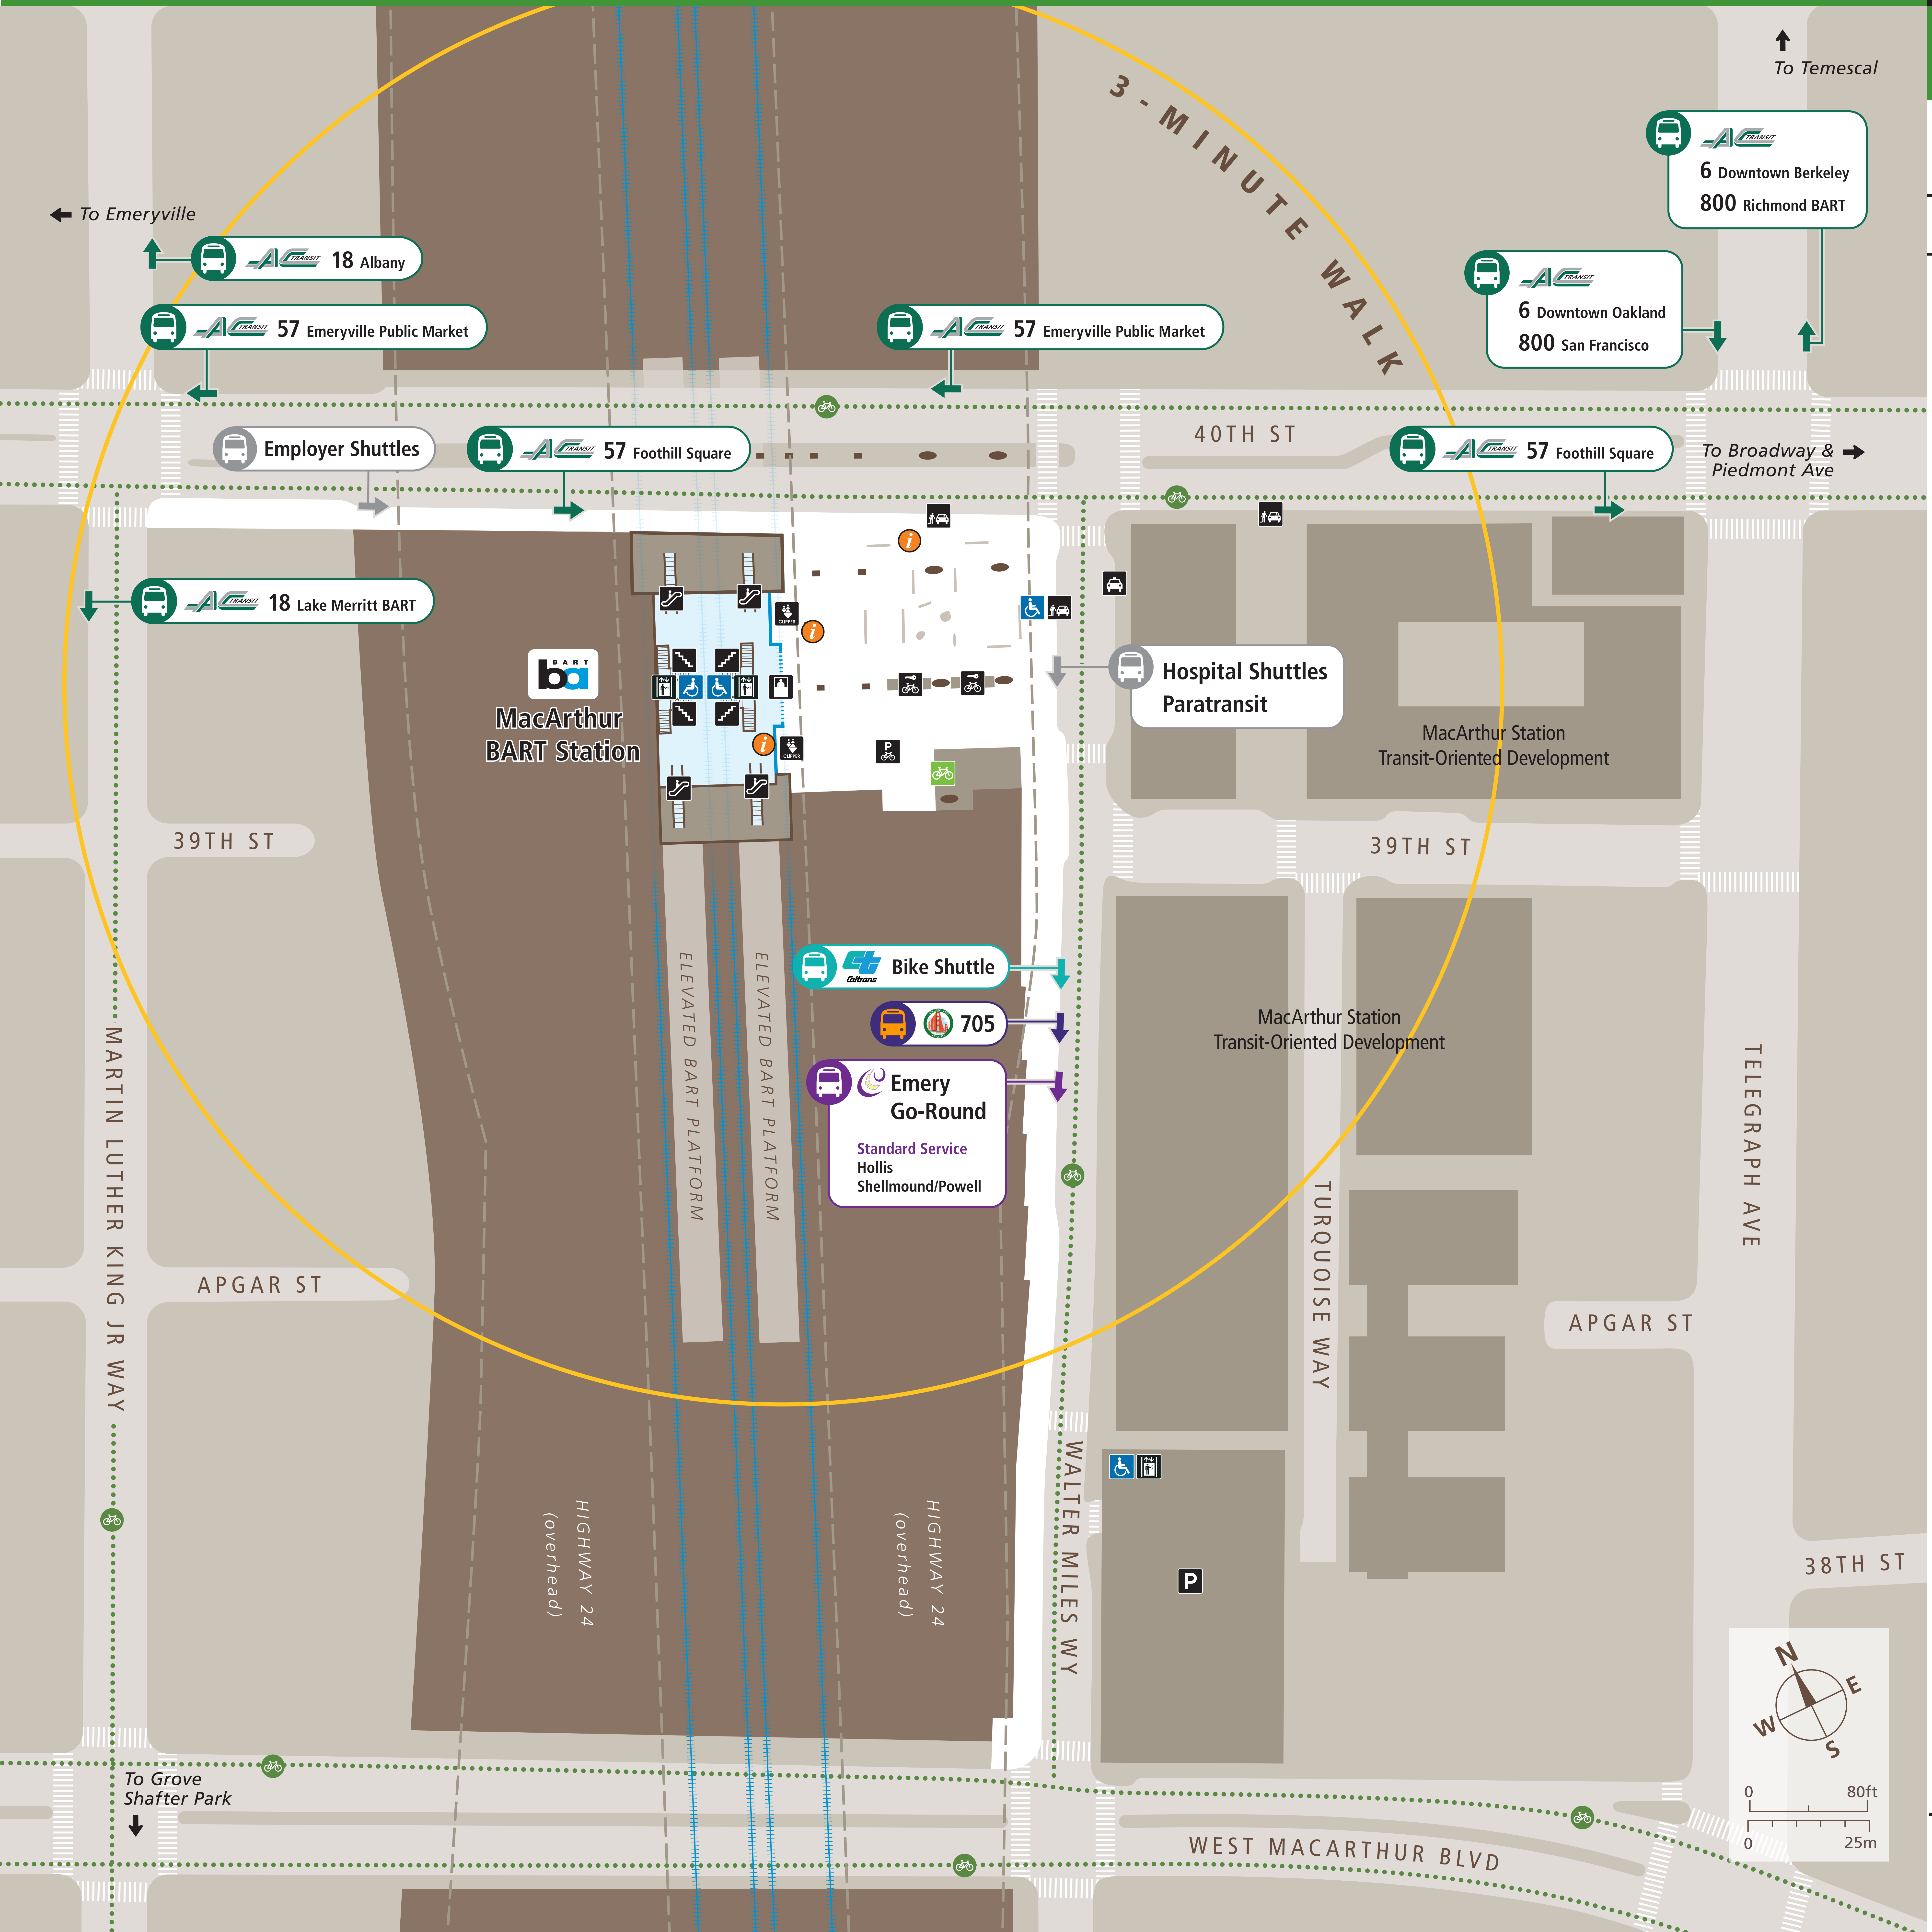

Transit Stops

Paradas del tránsito

公車站地圖

Transit Information

MacArthur Station

Oakland

Map Key

- You Are Here
- 3-Minute Walk
  500ft/150m Radius
- Transit Information
- Bus
- Transit Stop
- Bicycle Lockers
- Bicycle Parking
- Bike Station
- Bicycle Routes
- Elevator
- Escalator
- Parking
- Passenger Pick-up/Drop-off
- Stairs
- Station Agent Booth
- Taxi Stand
- Ticket Vending (Clipper)

Transit Lines

- AC Transit Buses
- **Local Bus Lines**
- 6 Downtown Berkeley
- 6 Downtown Oakland
- 18 Lake Merritt BART
- 18 Albany
- 57 Emeryville Public Market
- 57 Foothill Square
- **All Nighter Bus Line (Approx. 1 am - 5 am)**
- 800 Richmond BART
- 800 San Francisco
- Emery Go-Round
- **Standard Service**
- SP Shellmound/Powell
- H Hollis
- Early Bird Express
- 705 San Francisco, Salesforce Transit Center
- Caltrans Bike Shuttle
- San Francisco

Call 511 | 511.org