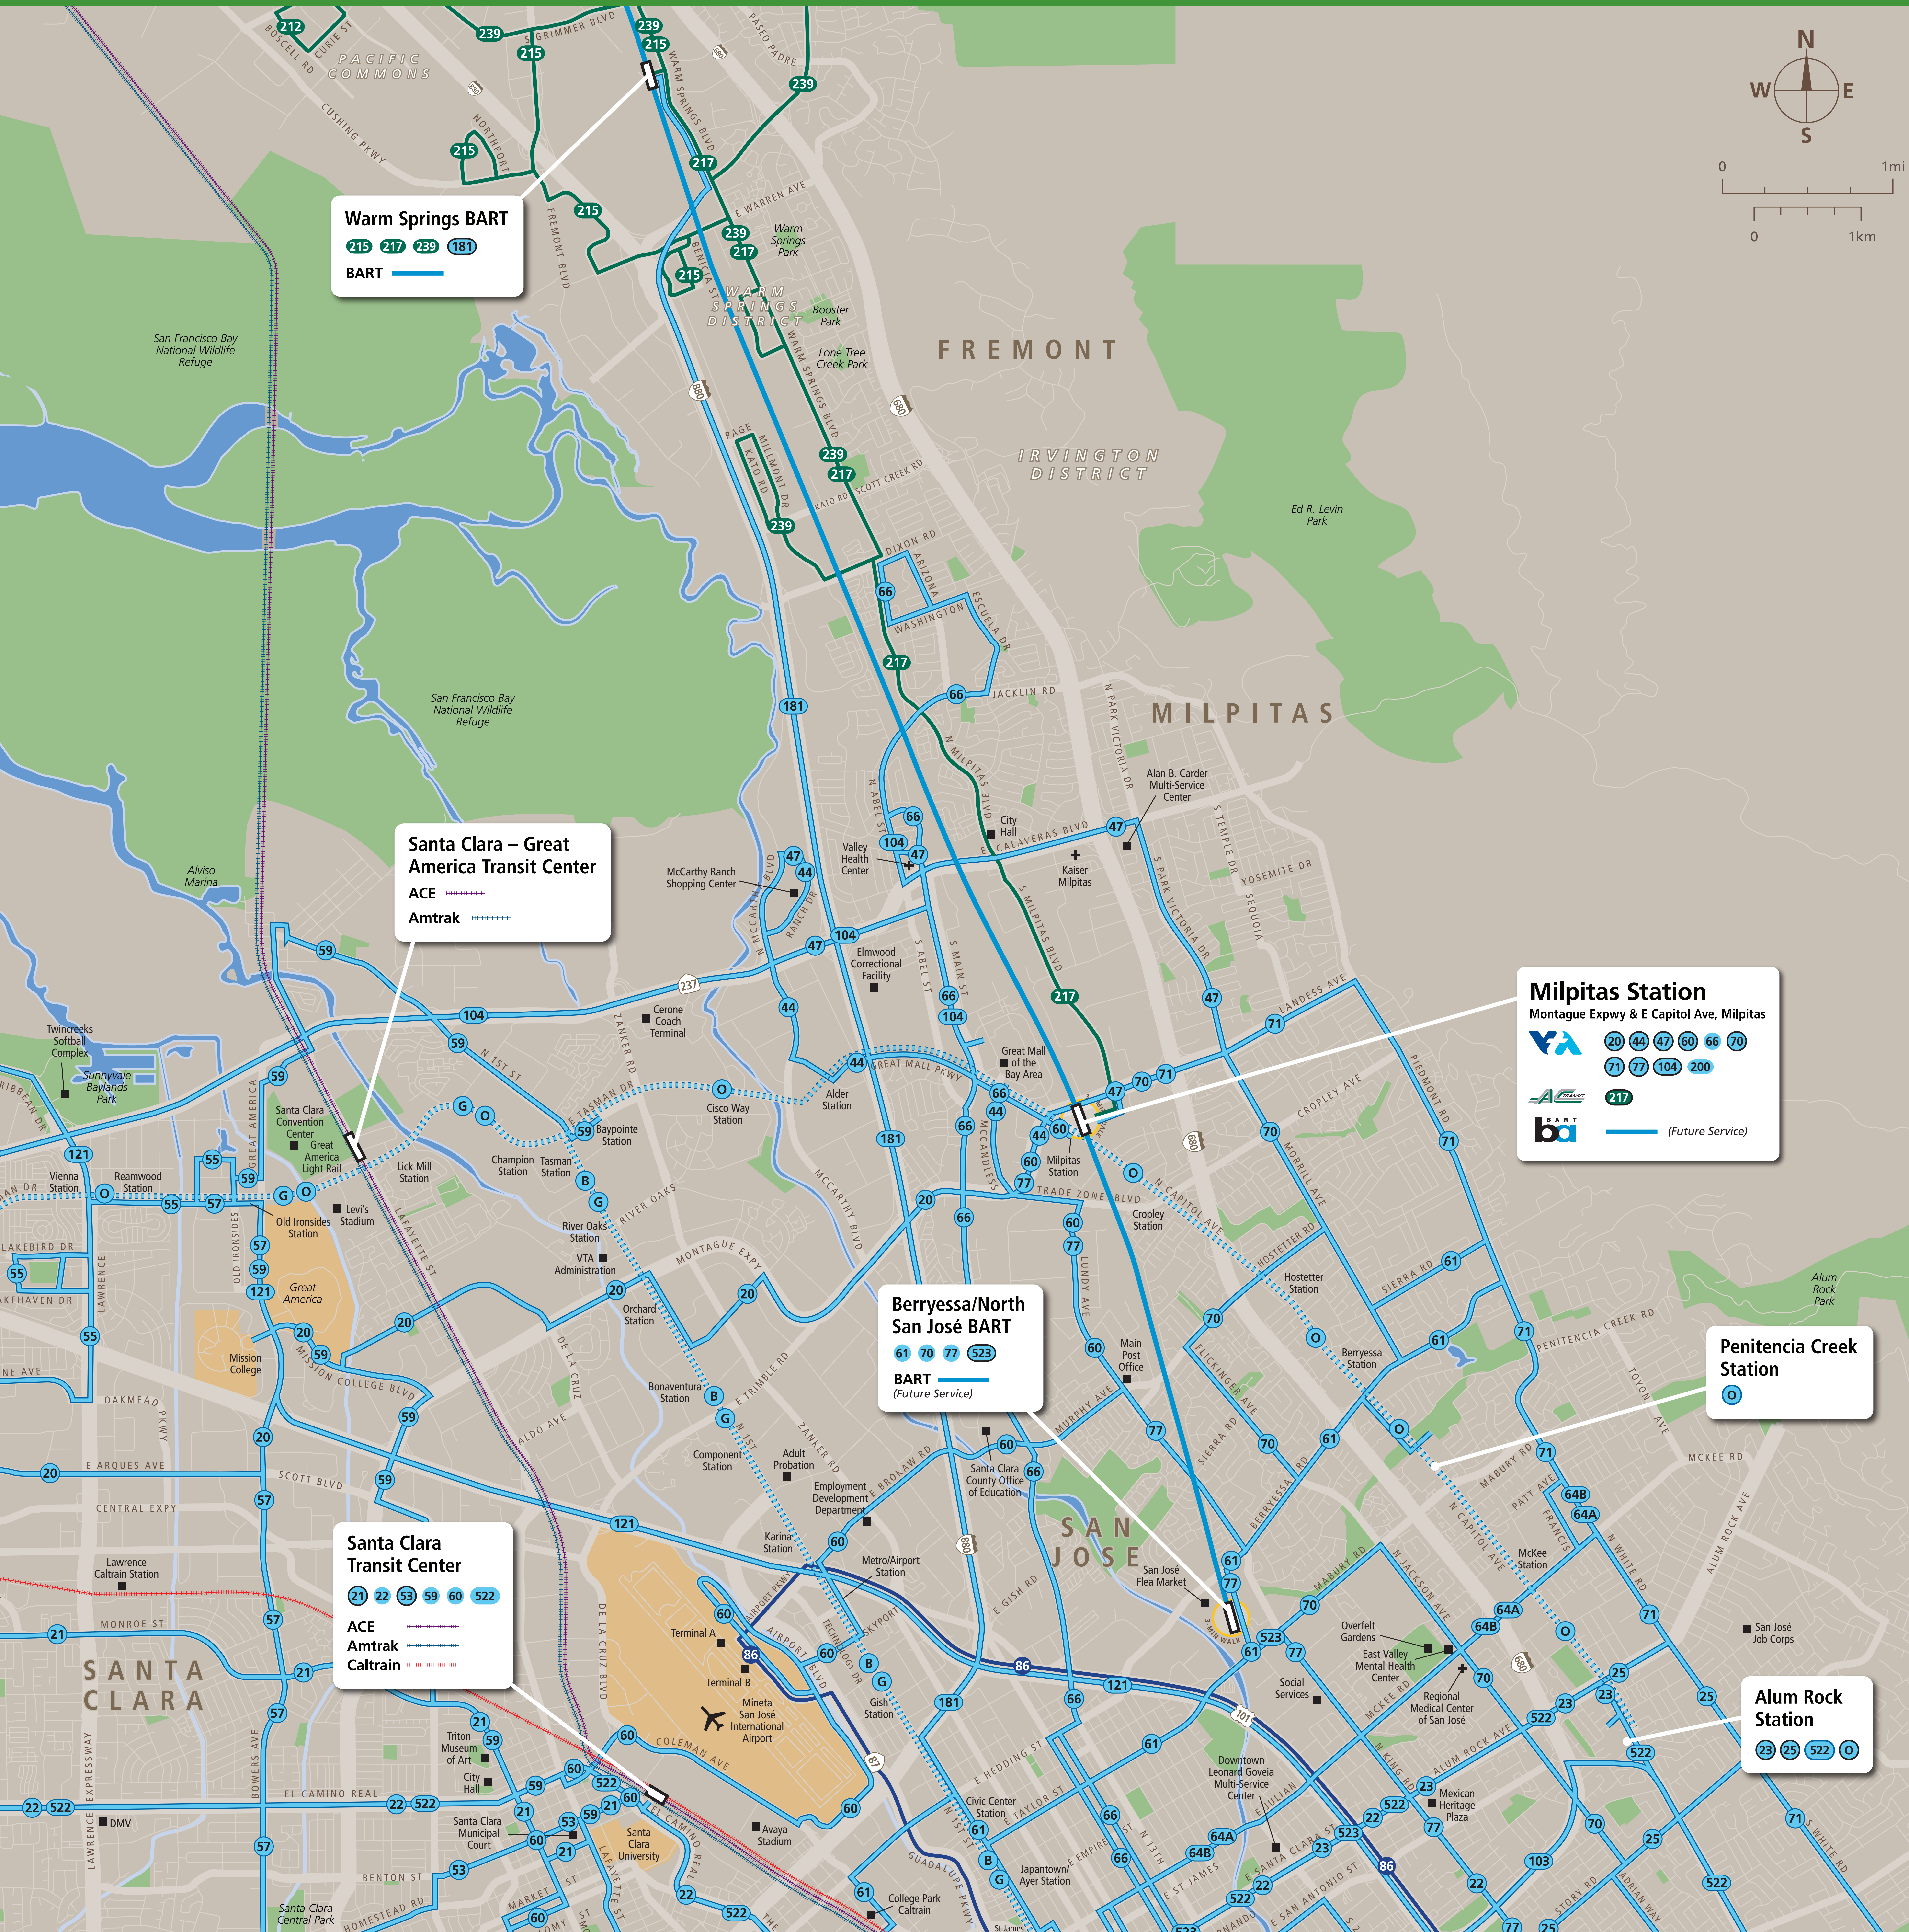

Transit Routes

Rutas del tránsito

Các Tuyến Đường

公車路線圖

Transit Information

Milpitas Station

Milpitas

Map Key

- You Are Here
- 3-Minute Walk
  500ft/150m Radius
- BART
- ACE
- Amtrak Train
- Caltrain
- AC Transit
- Monterey-Salinas Transit
- VTA Bus Service
- VTA Light Rail
- Route Terminus

This map does not show all commuter, express, special event, or all-night routes. Service may vary with time of day or day of week. Service changes may have occurred since printing. Please consult transit agency schedule or contact 511 for more information.

Milpitas Station
Montague Expwy & E Capitol Ave, Milpitas

20 44 47 60 66 70
71 77 104 200

217

(Future Service)

Warm Springs BART
215 217 239 181
BART

Santa Clara - Great America Transit Center
ACE
Amtrak

Berryessa/North San José BART
61 70 77 523
BART (Future Service)

Santa Clara Transit Center
21 22 53 59 60 522
ACE
Amtrak
Caltrain

Penitencia Creek Station
0

Alum Rock Station
23 25 522 0

Call 511 | 511.org