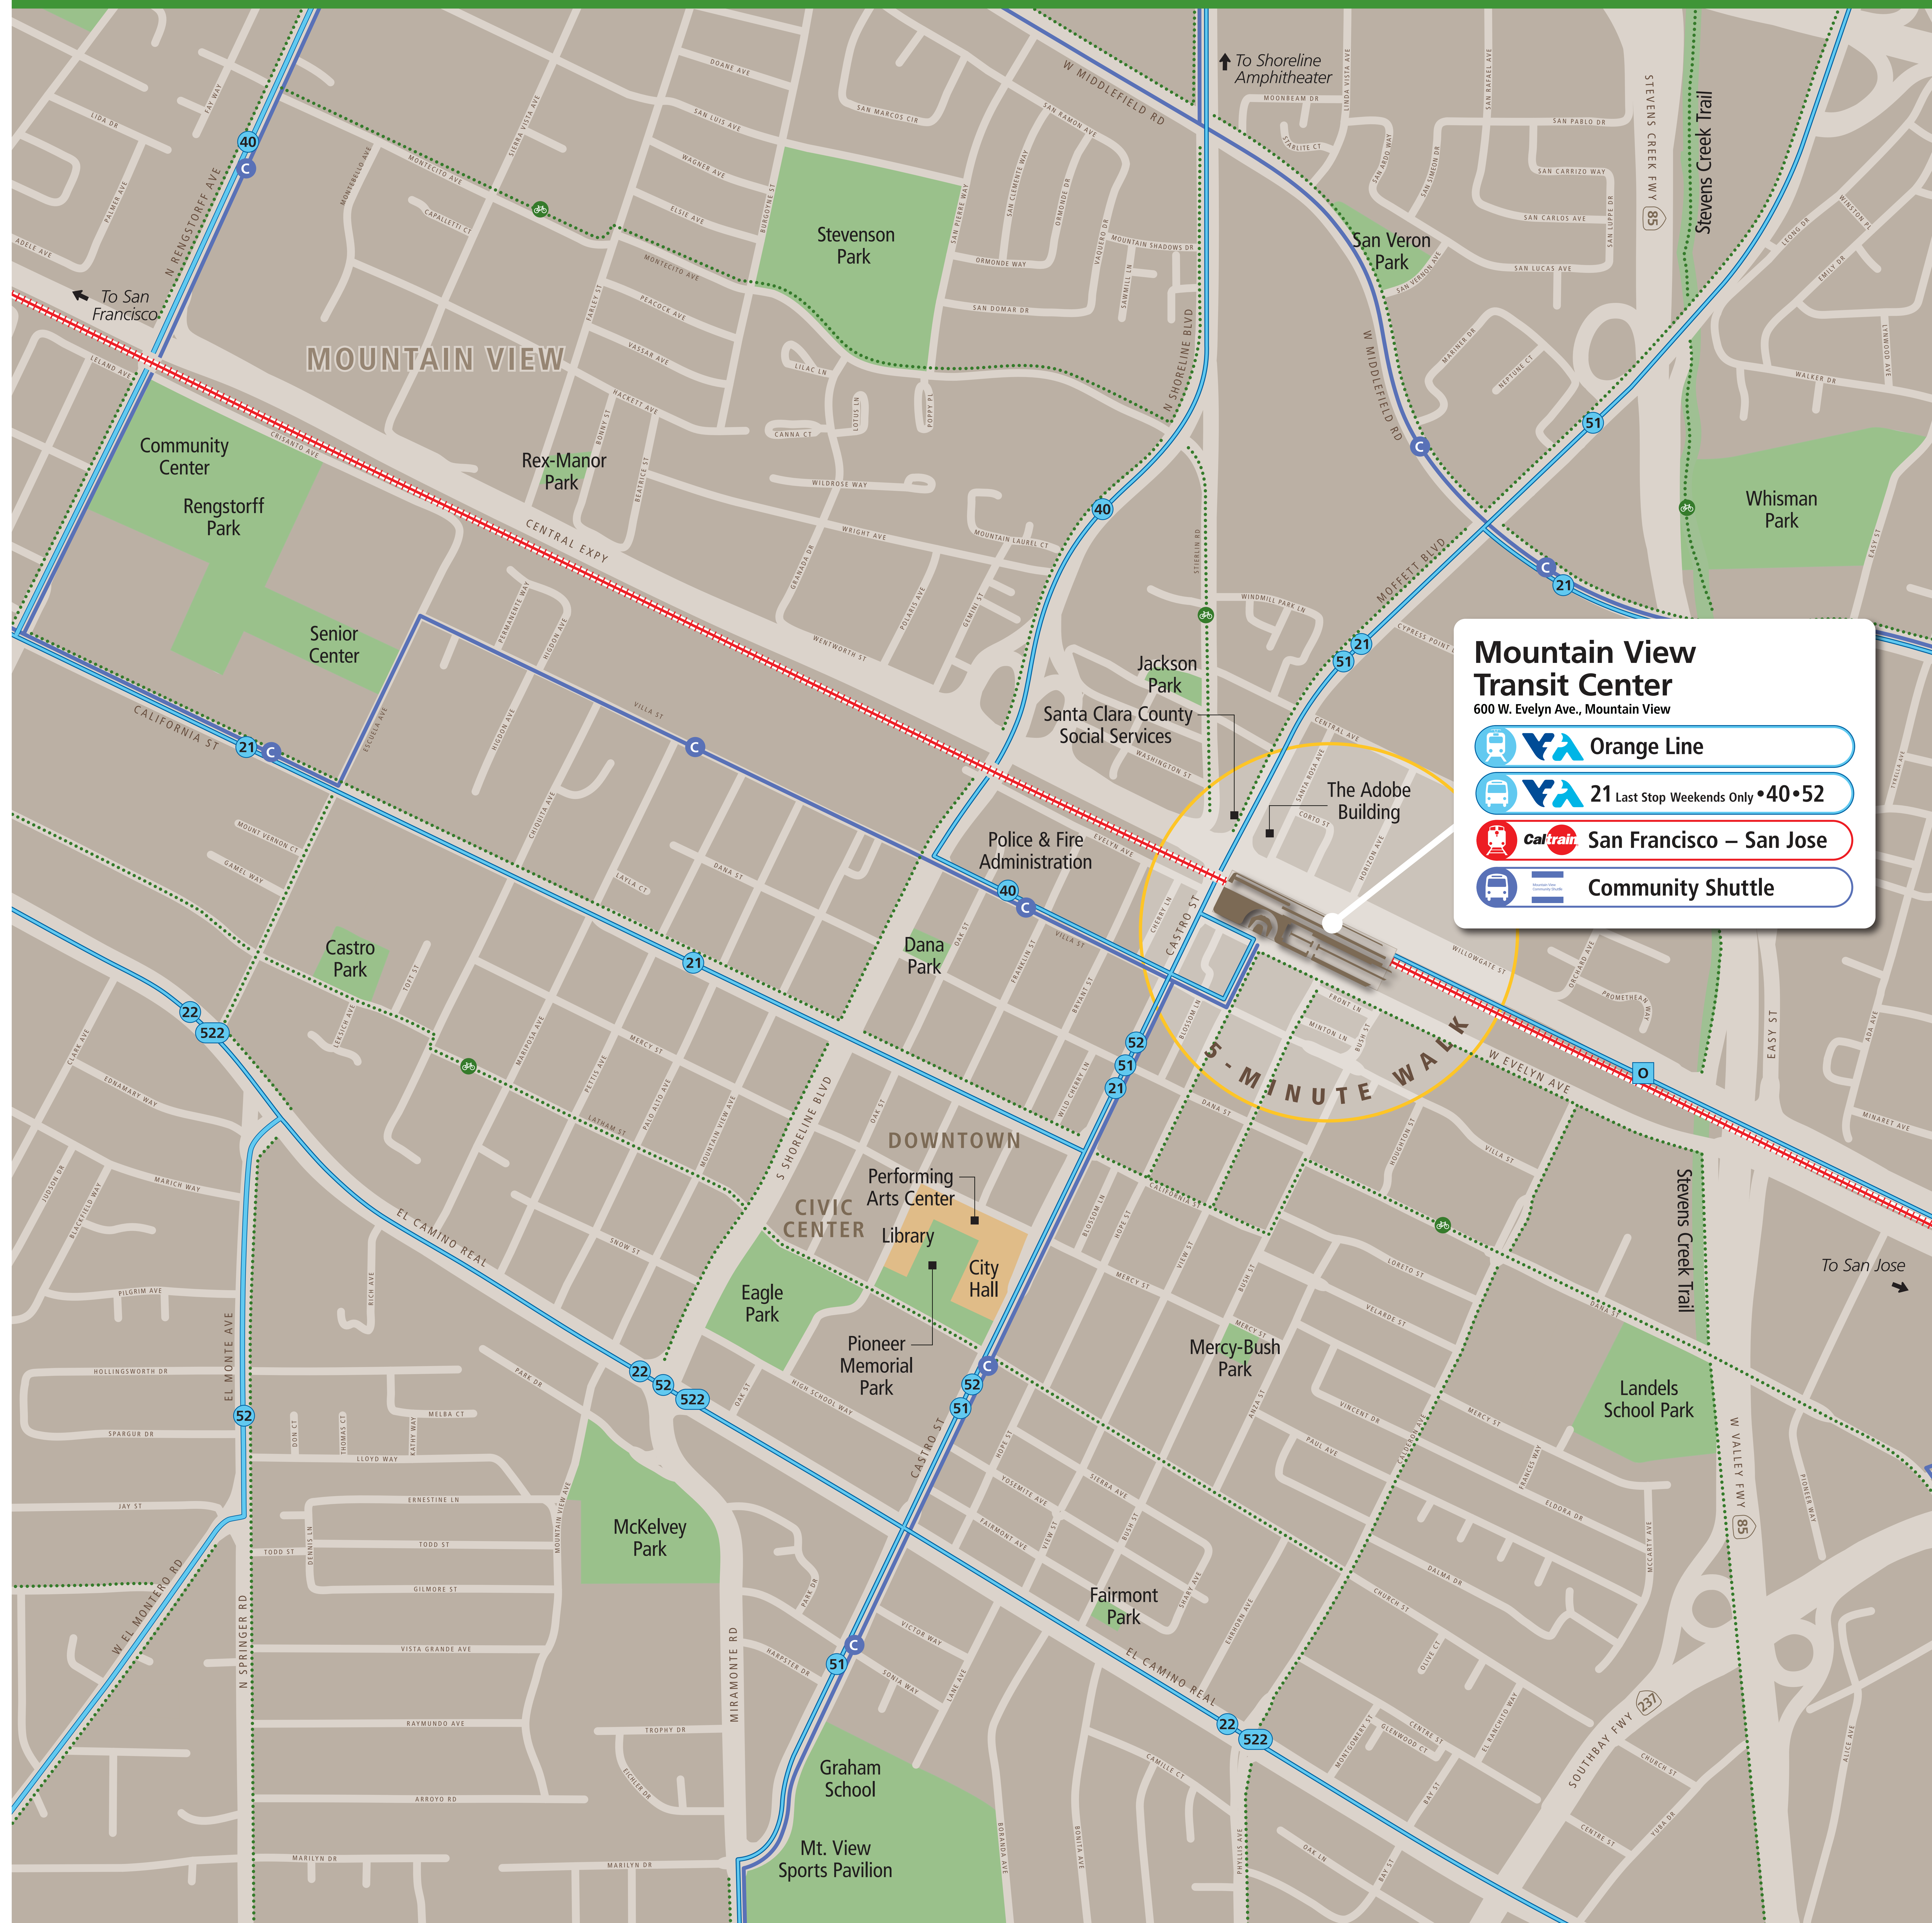

Transit Routes

Rutas del tránsito

公車路線圖

Transit Information

Mountain View Transit Center

Mountain View

Map Key

- You Are Here
- 5-Minute Walk Radius (1/4 mile)
- Caltrain
- VTA Light Rail
- VTA Bus
- Mountain View Community Shuttle
- Bicycle Route

This map does not show all commuter, express, special event, or all-night routes. Service may vary with time of day or day of week. Service changes may have occurred since printing. Please consult transit agency schedule or contact 511 for more information.

Mountain View Transit Center
600 W. Evelyn Ave., Mountain View

- Orange Line
- 21 Last Stop Weekends Only • 40 • 52
- San Francisco – San Jose
- Community Shuttle

Call 511 | 511.org