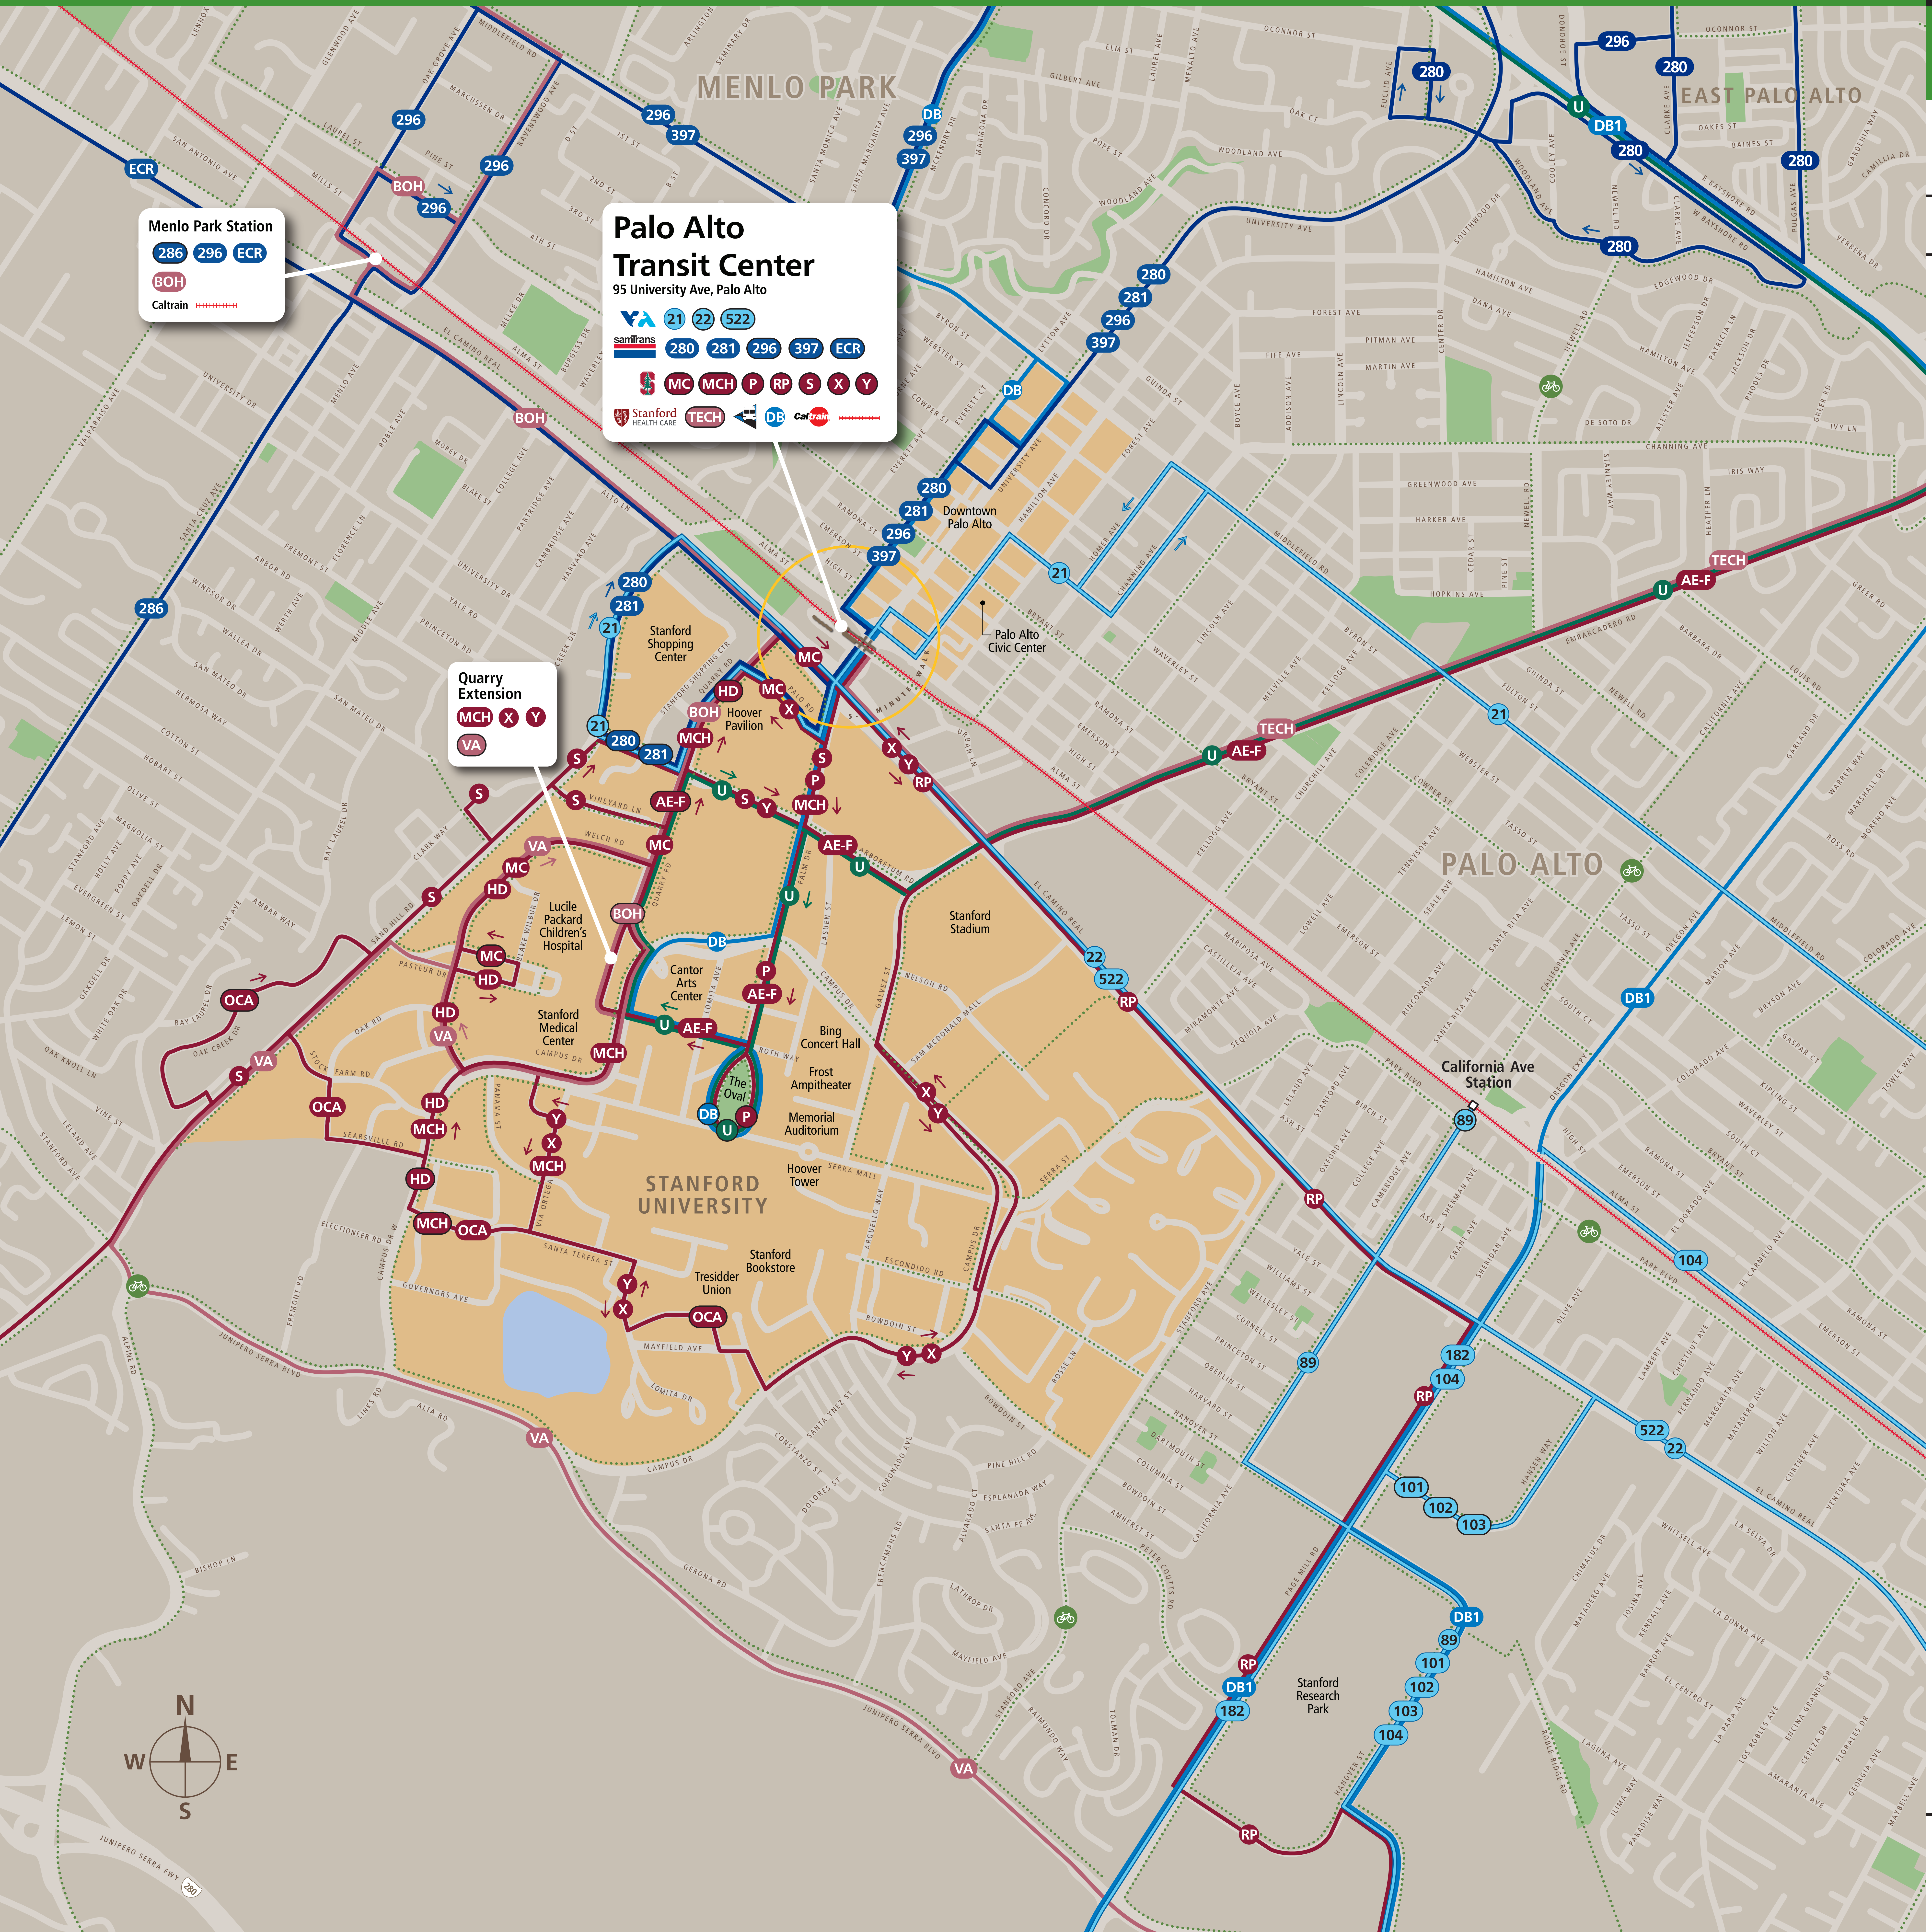

Transit Routes

Rutas del tránsito

公車路線圖

Transit Information

Palo Alto Transit Center

Palo Alto

Map Key

- You Are Here
- 5-Minute Walk Radius (1/4 mile)
- Caltrain
- VTA
- SamTrans
- Stanford Marguerite
- Stanford Health Care Shuttle
- Dumbarton Express
- AC Transit
- Route Terminus
- Bicycle Route

This map does not show all commuter, express, special event, or all-night routes. Service may vary with time of day or day of week. Service changes may have occurred since printing. Please consult transit agency schedule or contact 511 for more information.

Menlo Park Station
286 296 ECR
BOH
Caltrain

Palo Alto Transit Center
95 University Ave, Palo Alto

21 22 522
samtrans 280 281 296 397 ECR
MC MCH P RP S X Y
Stanford TECH DB Caltrain

Quarry Extension
MCH X Y
VA

Call 511 | 511.org