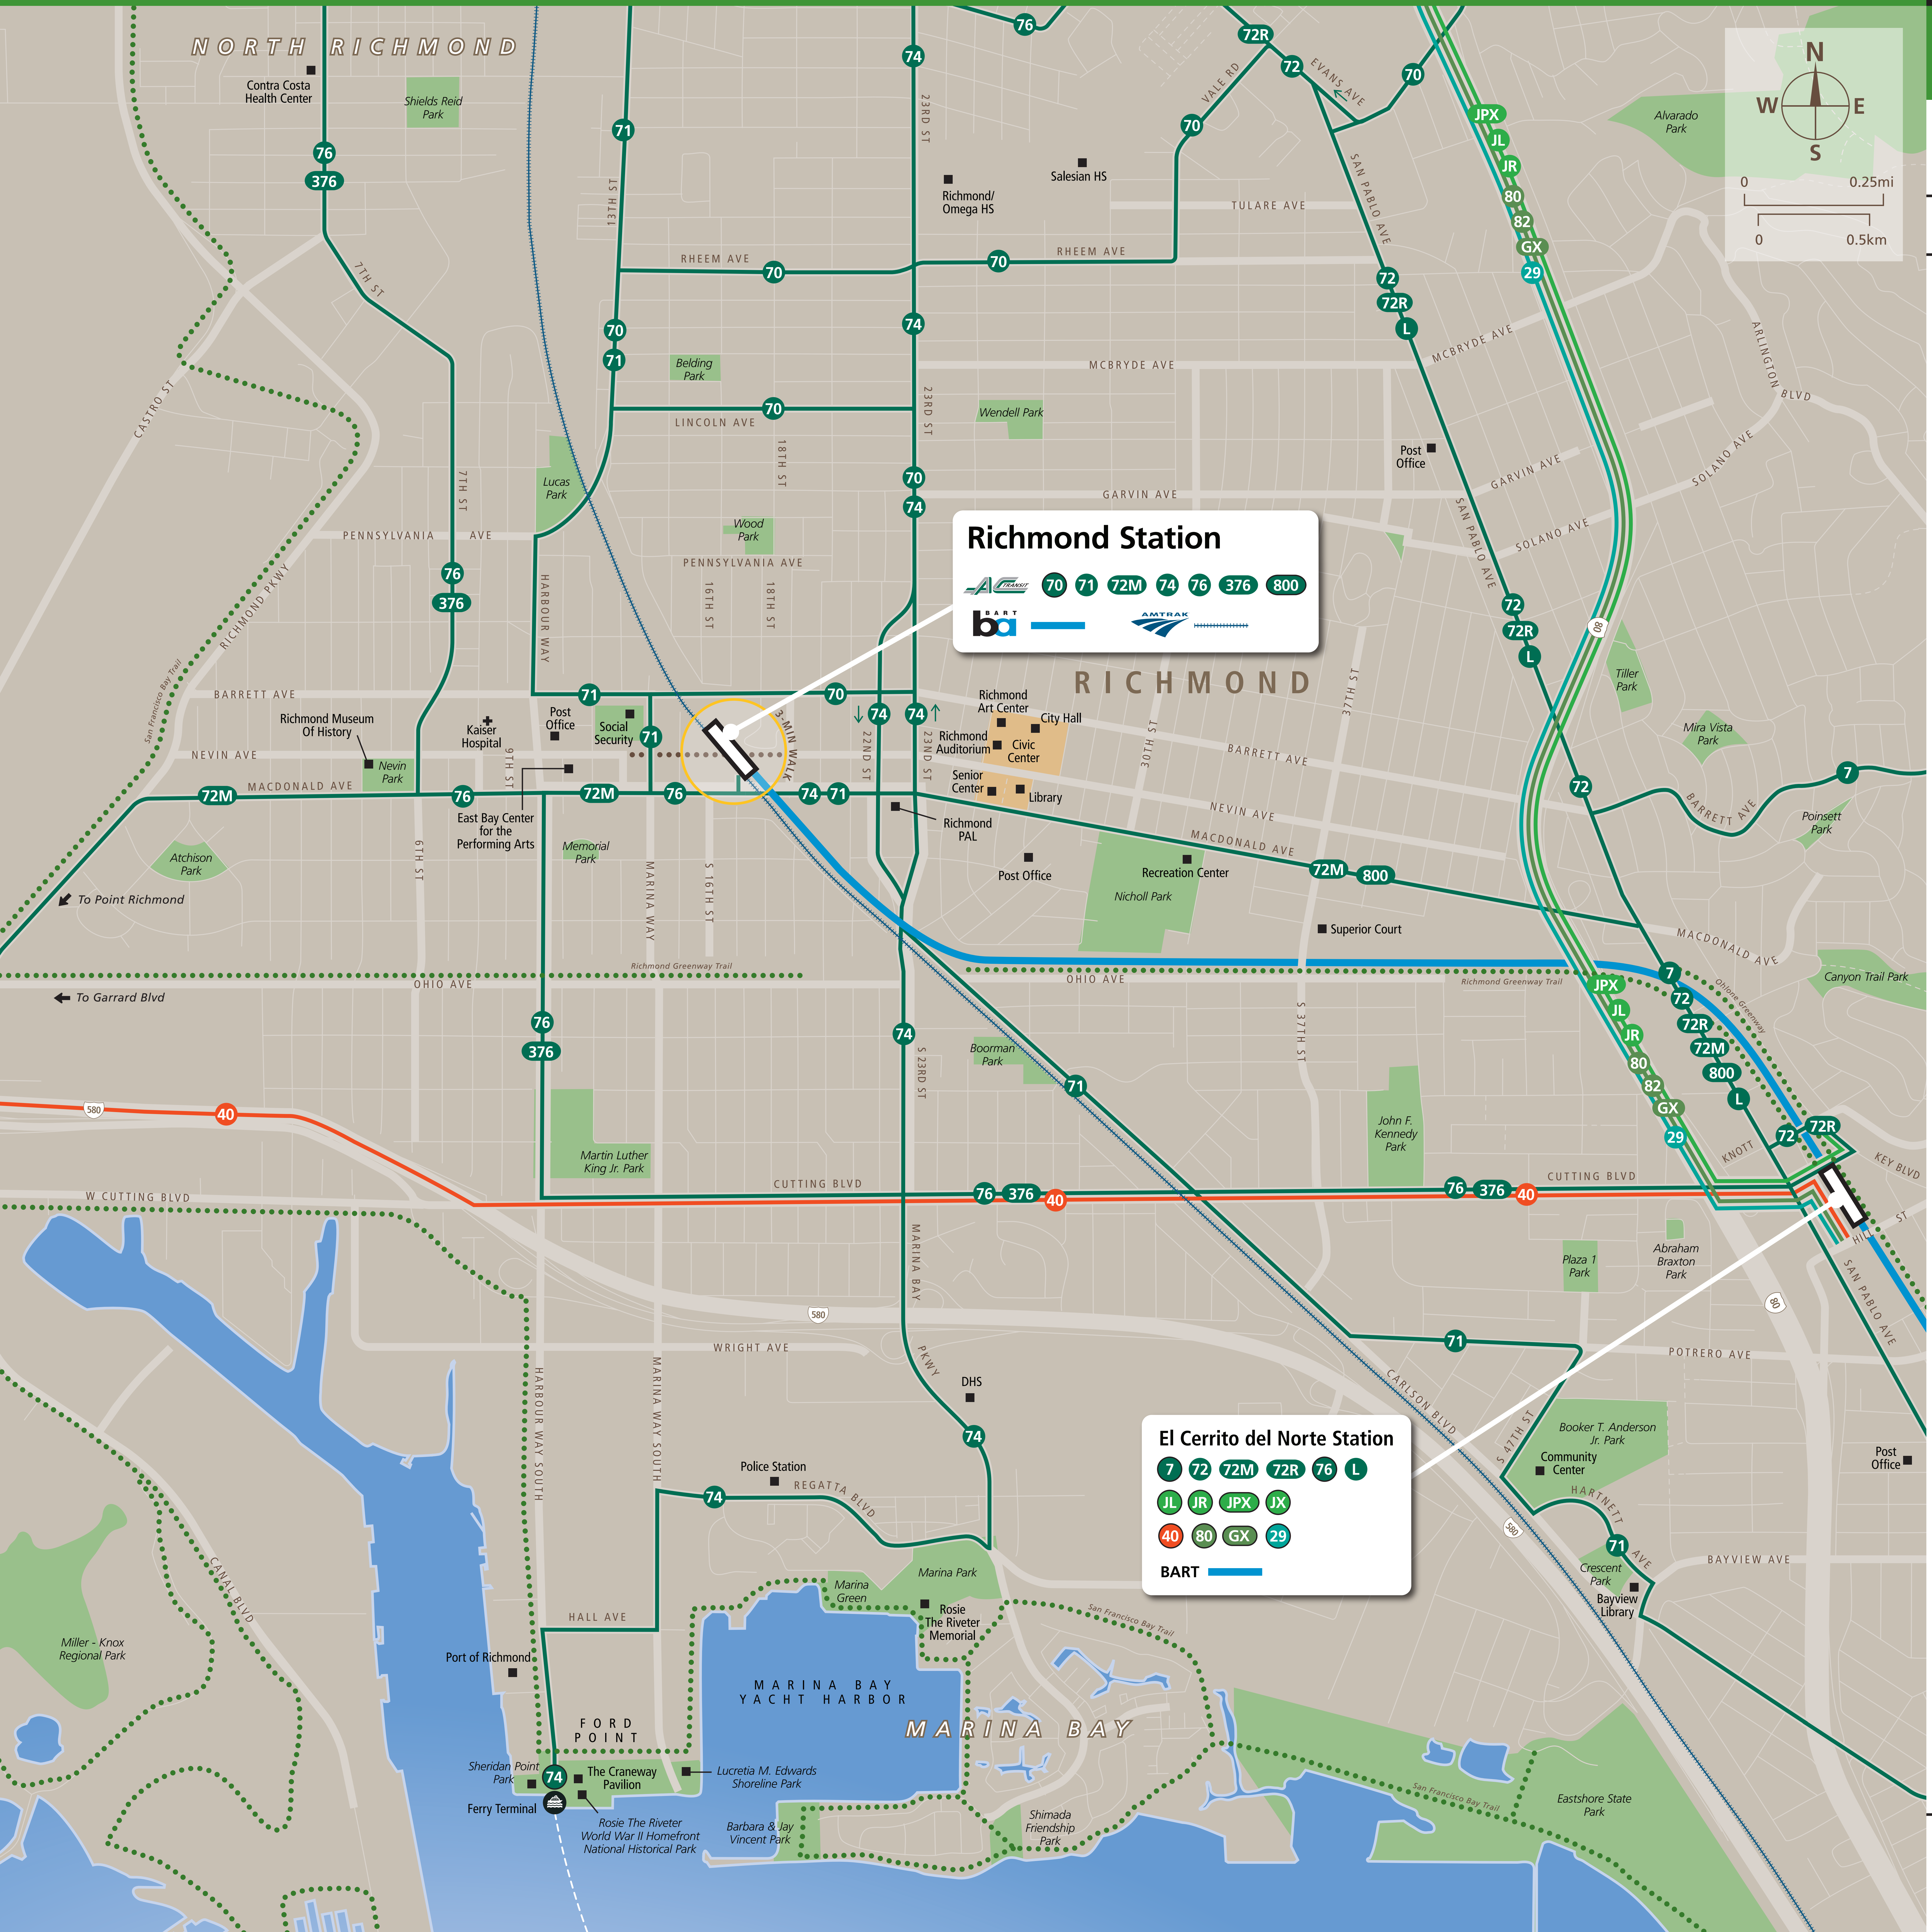

# Transit Routes

Rutas del tránsito

公車路線圖

**Richmond Station**

70 71 72M 74 76 376 800

**El Cerrito del Norte Station**

7 72 72M 72R 76 L  
 JL JR JPX JX  
 40 80 GX 29

## Transit Information

### Richmond Station

#### Map Key

- You Are Here
- 3-Minute Walk  
500ft/150m Radius
- BART
- 76 AC Transit
- JX WestCAT
- 40 Golden Gate Transit
- 80 SolanoExpress
- 29 Napa VINE
- Amtrak
- 40 Route Terminus
- Shared Use Bicycle & Pedestrian Path or Trail
- Pedestrian Walkway