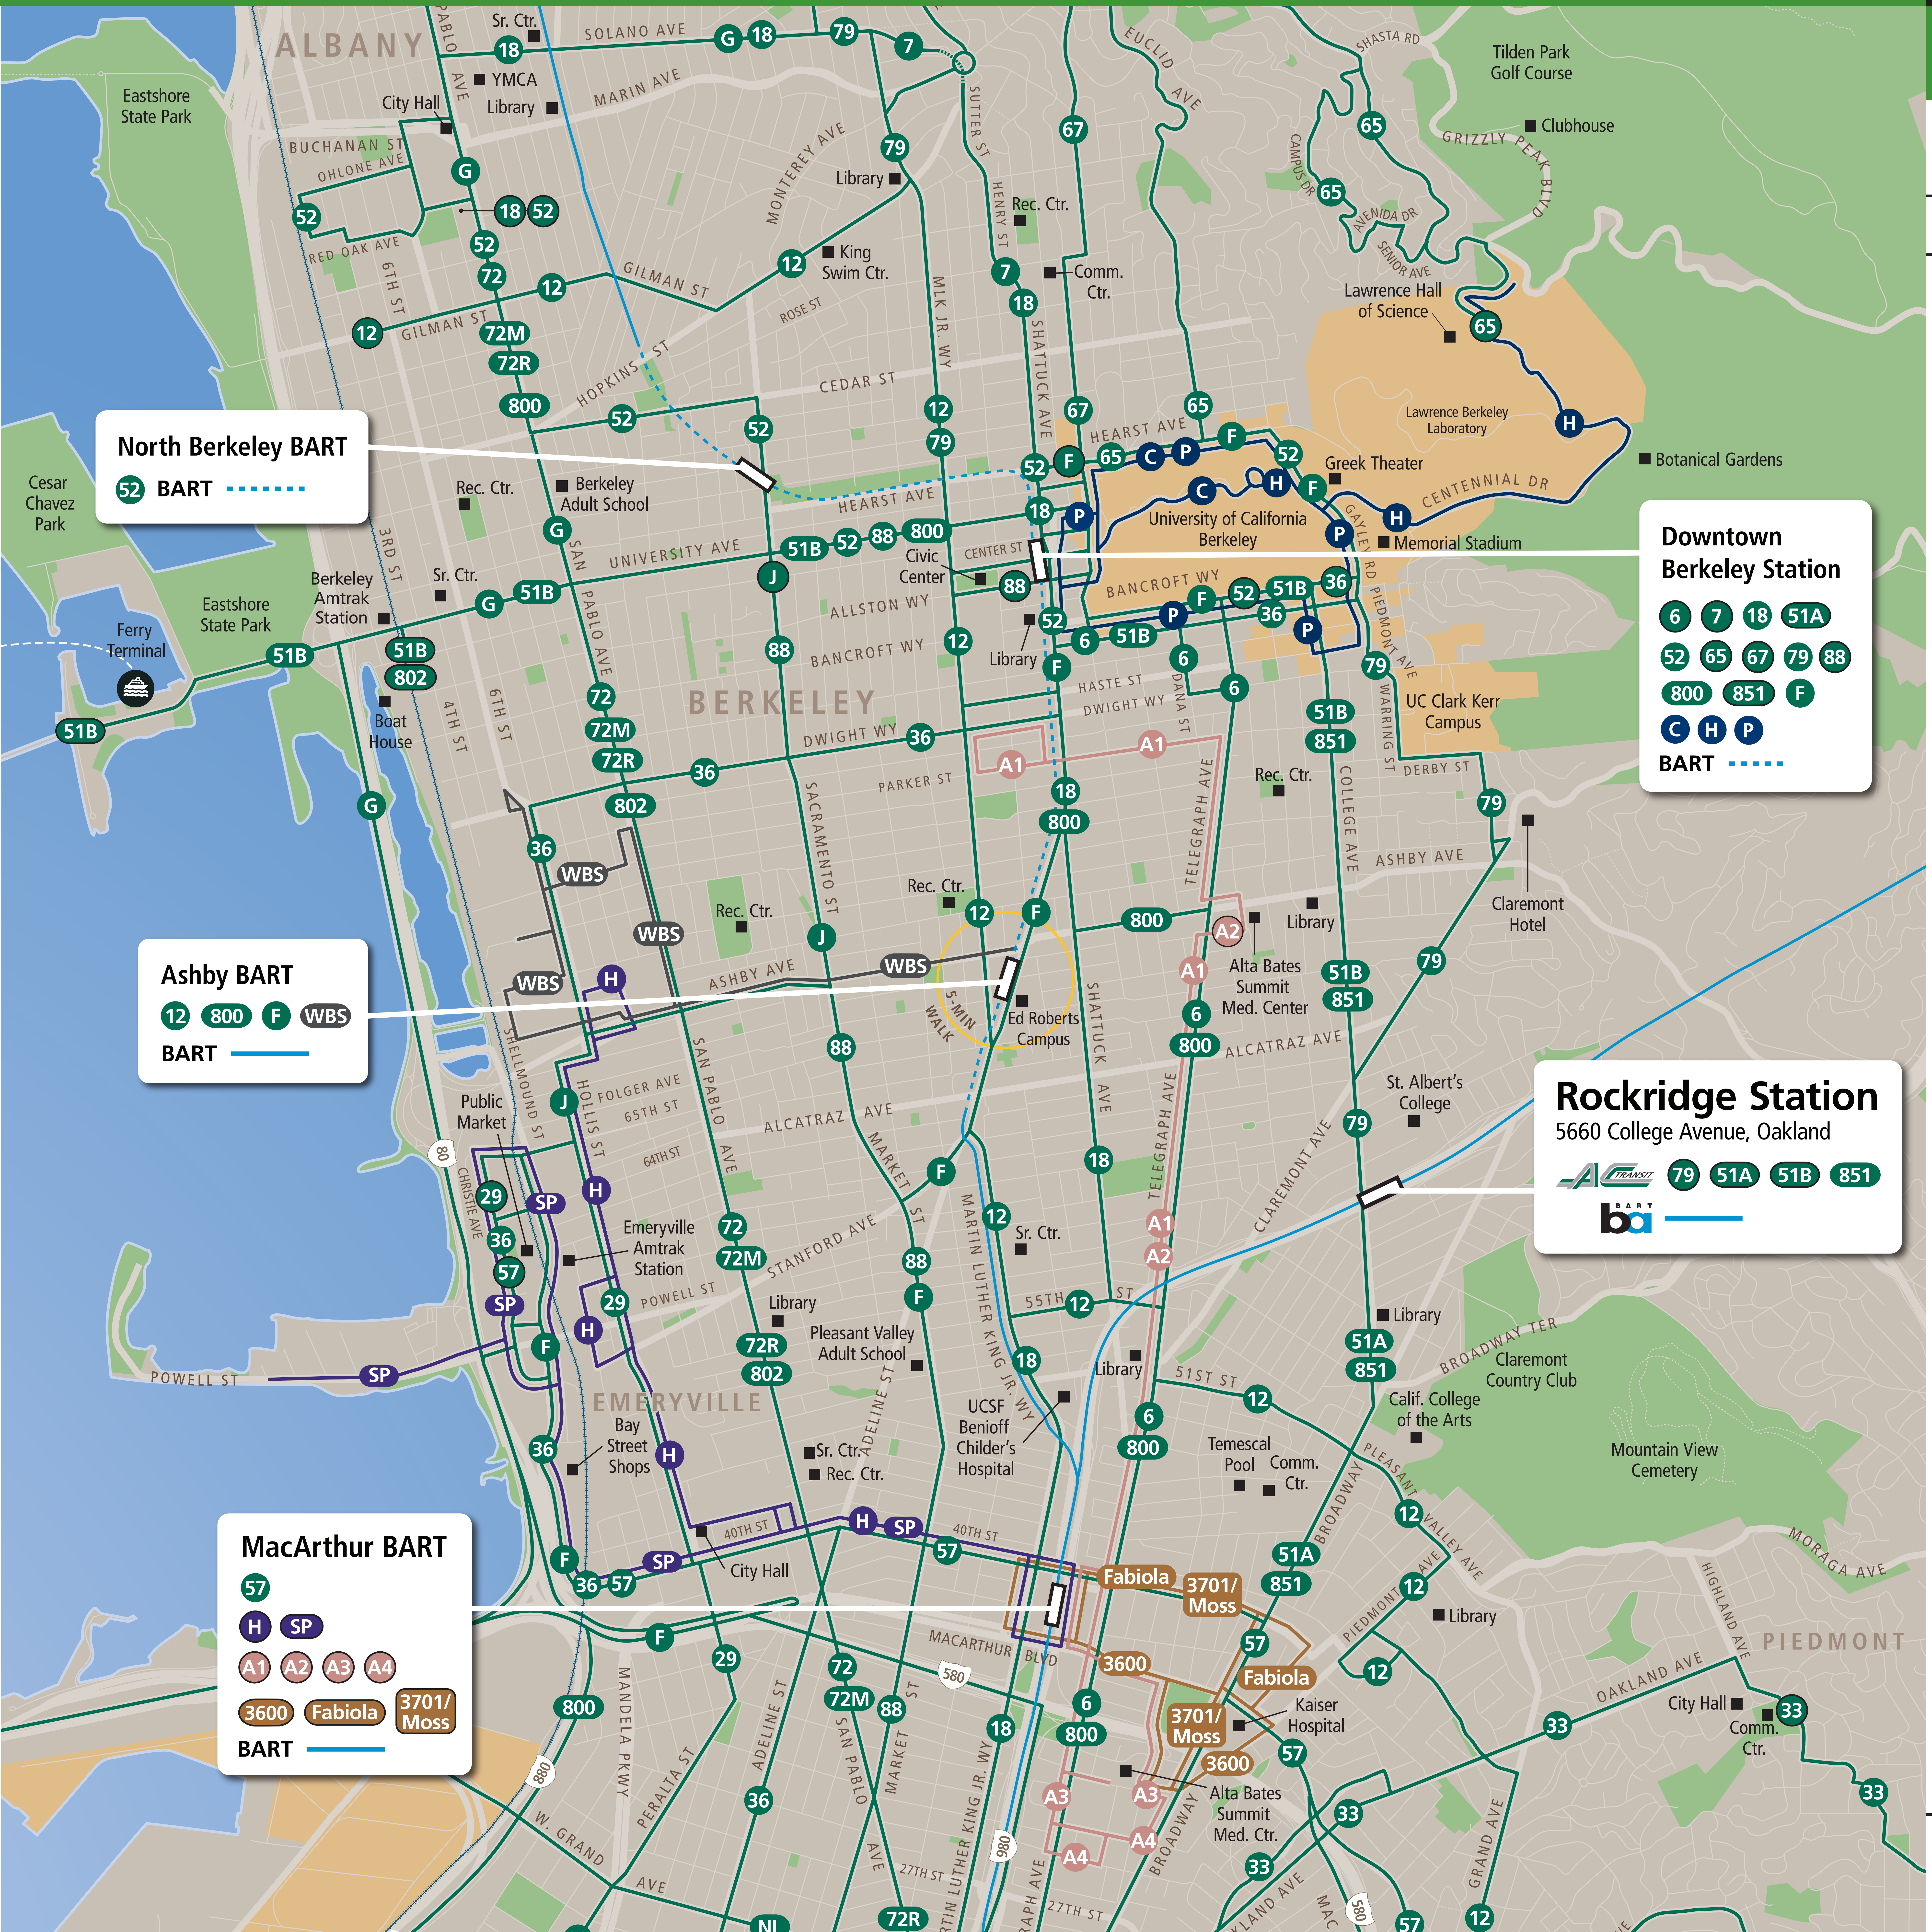

Transit Routes

Rutas del tránsito 公車路線圖

Transit Information

Rockridge Station

Oakland

Map Key

- You Are Here
- 5-Minute Walk
  1000ft/305m Radius
- BART
- BART (underground)
- Amtrak
- AC Transit
- Alta Bates Summit Shuttle
- Bear Transit
- Emery Go-Round
- Kaiser Shuttle
- West Berkeley Shuttle
- Route Terminus

This map does not show all commuter, express, special event, or all-night routes. Service may vary with time of day or day of week. Service changes may have occurred since printing. Please consult transit agency schedule or contact 511 for more information.

Downtown Berkeley Station

6 7 18 51A
52 65 67 79 88
800 851 F
C H P
BART

Rockridge Station
5660 College Avenue, Oakland

79 51A 51B 851

North Berkeley BART

52 BART

Ashby BART

12 800 F WBS
BART

MacArthur BART

57
H SP
A1 A2 A3 A4
3600 Fabiola 3701/Moss
BART

Call 511 | 511.org